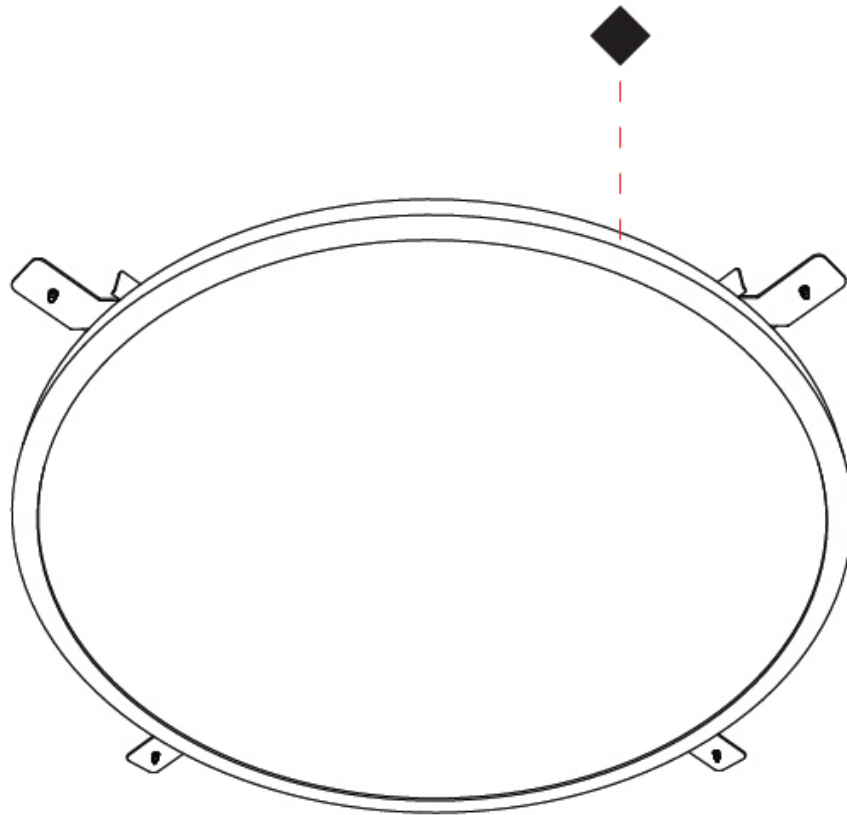

ORBITAL RECESSED

A56182-

PROJECT	_____
TYPE	_____
SPECIFIER	_____
QUANTITY	_____
DATE	_____