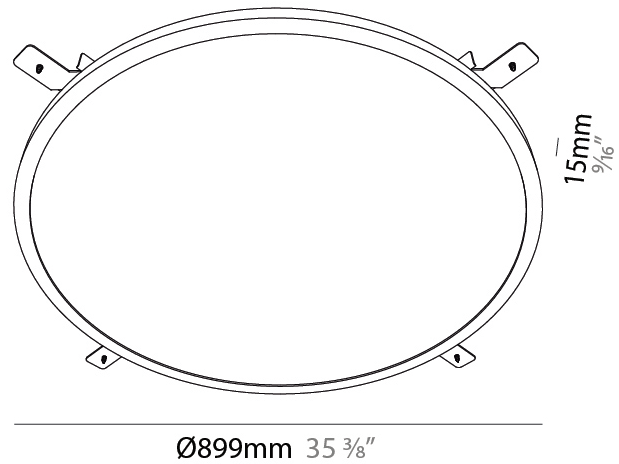

PROJECT	_____
TYPE	_____
SPECIFIER	_____
QUANTITY	_____
DATE	_____

ORBITAL RECESSED

A56183- _____ - _____
base number   Color   Finish
                         Temperature   Options

1. To build a product code in our configurator select the specify button on the base model # product page
2. To build a manual product code on this datasheet choose from the options listed below in blue font and add the suffix to the base model #

GENERAL

Series: Orbital
Brand: Ivela
Division: Architectural
Mounting Type: Recessed
Mounting Location: Ceiling
Subcategory: Panels

PHYSICAL

Shape: Round
Diameter (mm): 899
Diameter (in): 35 ³/₈
Height (mm): 19
Height (in): 3/4
Light Distribution: Direct
Diffuser: PMMA - Opal
Fixture Finish: WHI / BLK / GLD
Fixture Material: Aluminum

ELECTRICAL

Lamp Type: LED
Input Wattage (W): 56
Dimming: Tri-Mode (Non-Dimming and Phase Dimming (120Vac only) and 0-10V Dimming)
Driver Included: No
Driver Location: Remote
Driver Type: Constant Voltage - Universal
Driver Class: Class 2
Input Voltage (V): 120 - 277
Output Voltage (V): 24

LED

Color Temperature (°K): 2700 / 3000 / 4000
Max. Delivered Lumen (lm): 4032 / 4200 / 4452
Nominal Lumen (lm): 6720 / 7000 / 7420
CRI: >93 CRI
Lamp Life (hrs): 50000

OPTICAL

RATINGS AND CERTIFICATIONS

Certified By: CSA Certified to UL and CSA Standards
IP rating: IP20