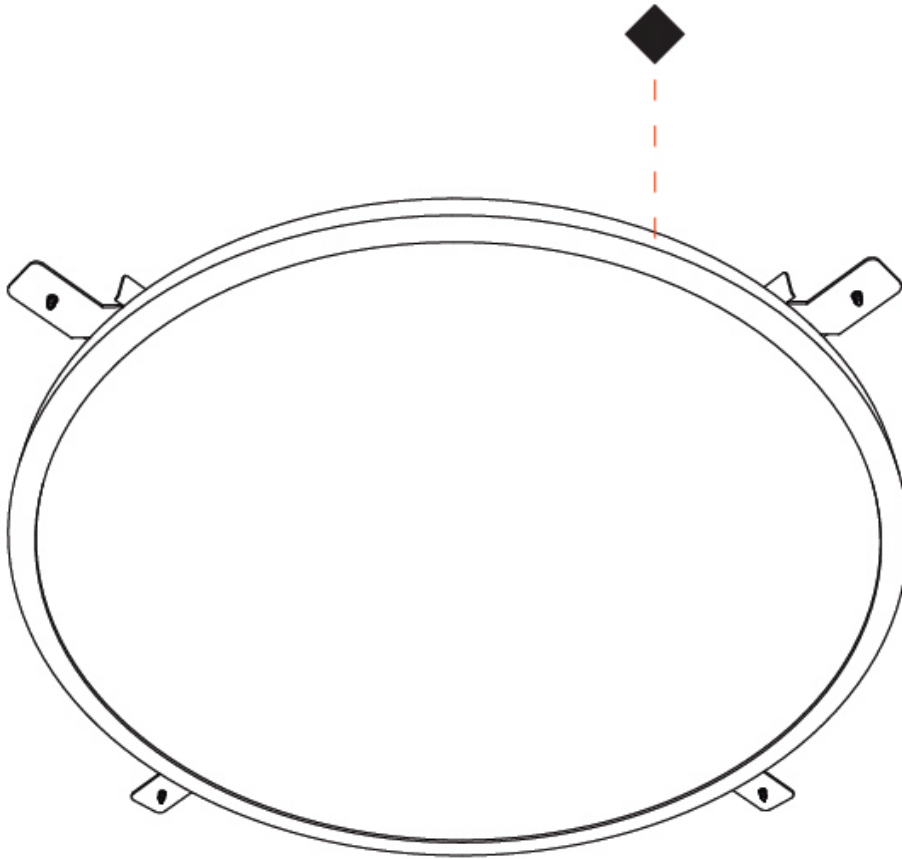

ORBITAL RECESSED

A56183-

PROJECT	_____
TYPE	_____
SPECIFIER	_____
QUANTITY	_____
DATE	_____