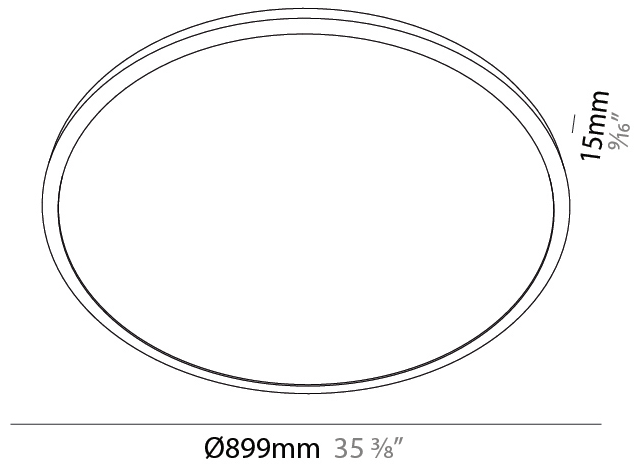

PROJECT	_____
TYPE	_____
SPECIFIER	_____
QUANTITY	_____
DATE	_____

ORBITAL SURFACE

A52033- _____ - _____
base number   Color   Finish
                         Temperature   Options

1. To build a product code in our configurator select the specify button on the base model # product page
2. To build a manual product code on this datasheet choose from the options listed below in blue font and add the suffix to the base model #

GENERAL

Series: Orbital
Brand: Ivela
Division: Architectural
Mounting Type: Surface
Mounting Location: Wall / Ceiling
Subcategory: Panels

PHYSICAL

Shape: Round
Diameter (mm): 899
Diameter (in): 35 ³/₈
Height (mm): 19
Height (in): 3/4
Light Distribution: Direct
Diffuser: PMMA - Opal
Fixture Finish: WHI / BLK / GLD
Fixture Material: Aluminum

ELECTRICAL

Lamp Type: LED
Input Wattage (W): 56
Dimming: Tri-Mode (Non-Dimming and Phase Dimming (120Vac only) and 0-10V Dimming)
Driver Included: No
Driver Location: Remote
Driver Type: Constant Voltage - Universal
Driver Class: Class 2
Input Voltage (V): 120 - 277
Output Voltage (V): 24

LED

Color Temperature (°K): 2700 / 3000 / 4000
Max. Delivered Lumen (lm): 4032 / 4200 / 4452
Nominal Lumen (lm): 6720 / 7000 / 7420
CRI: >93 CRI
Lamp Life (hrs): 50000

OPTICAL

RATINGS AND CERTIFICATIONS

Certified By: CSA Certified to UL and CSA Standards
IP rating: IP20