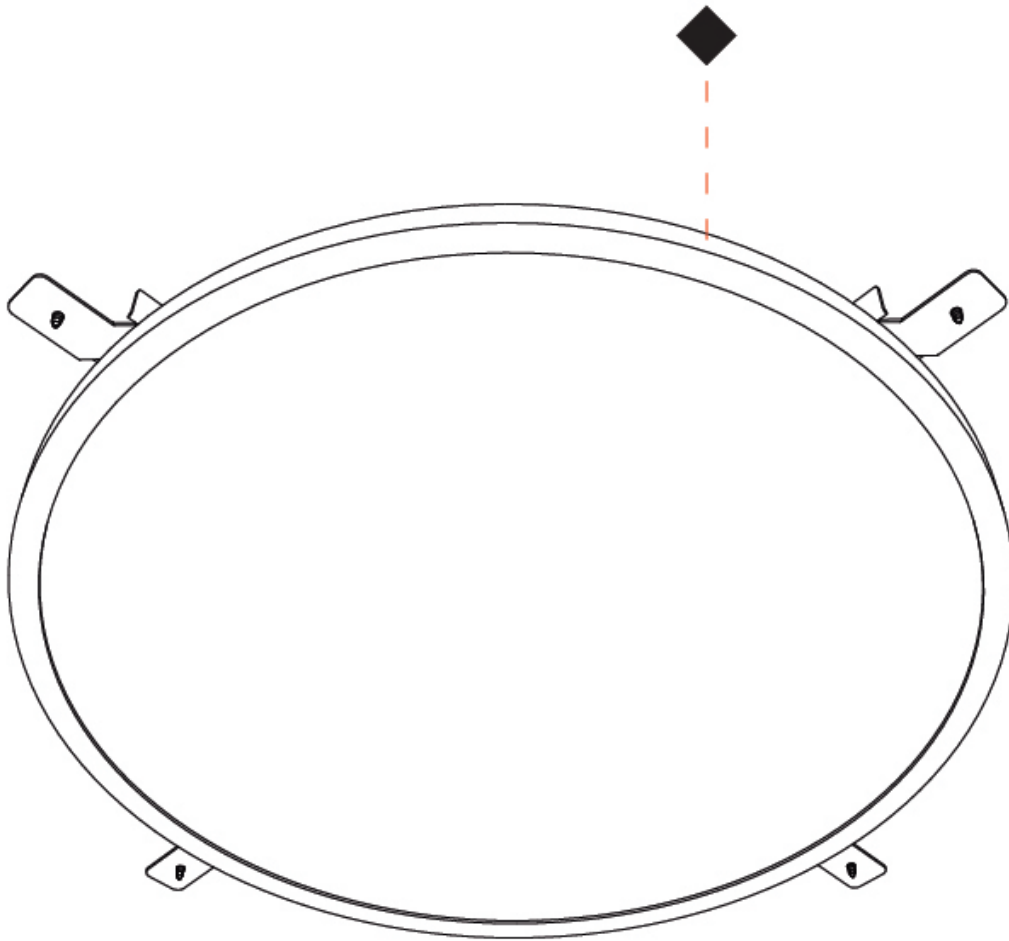

ORBITAL RECESSED

A56184-

PROJECT	_____
TYPE	_____
SPECIFIER	_____
QUANTITY	_____
DATE	_____