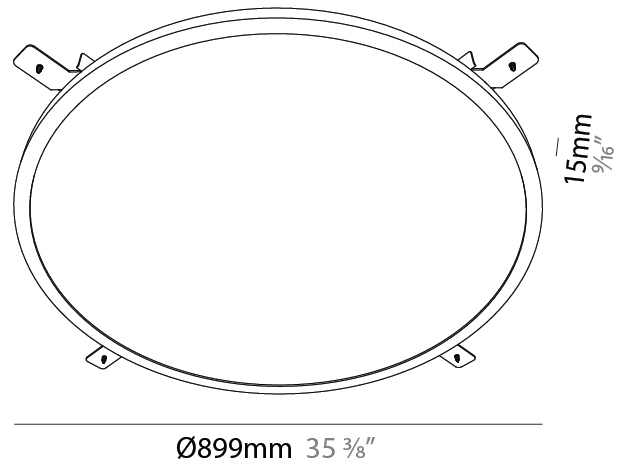

PROJECT	_____
TYPE	_____
SPECIFIER	_____
QUANTITY	_____
DATE	_____

ORBITAL RECESSED

A56183- -

base number   Color   Finish
Temperature   Options

1. To build a product code in our configurator select the specify button on the base model # product page
2. To build a manual product code on this datasheet choose from the options listed below in blue font and add the suffix to the base model #

GENERAL

Series: Orbital
Brand: Ivela
Division: Architectural
Mounting Type: Recessed
Mounting Location: Ceiling
Subcategory: Panels

PHYSICAL

Shape: Round
Diameter (mm): 899
Diameter (in): 35 ³/₈
Height (mm): 19
Height (in): 3/4
Light Distribution: Direct
Diffuser: PMMA - Opal
Fixture Finish: WHI / BLK / GLD
Fixture Material: Aluminum

ELECTRICAL

Lamp Type: LED
Input Wattage (W): 56
Dimming: Tri-Mode (Non-Dimming and Phase Dimming (120Vac only) and 0-10V Dimming)
Driver Included: No
Driver Location: Remote
Driver Type: Constant Voltage - Universal
Driver Class: Class 2
Input Voltage (V): 120 - 277
Output Voltage (V): 24

LED

Color Temperature (°K): 2700 / 3000 / 4000
Max. Delivered Lumen (lm): 4032 / 4200 / 4452
Nominal Lumen (lm): 6720 / 7000 / 7420
CRI: >93 CRI
Lamp Life (hrs): 50000

OPTICAL

RATINGS AND CERTIFICATIONS

Certified By: CSA Certified to UL and CSA Standards
IP rating: IP20