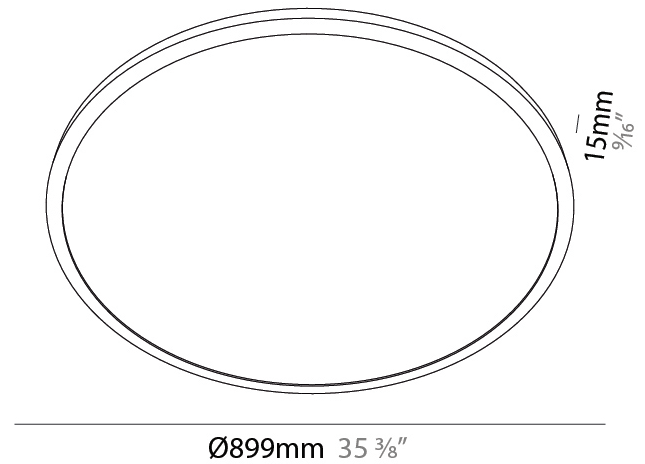

PROJECT	_____
TYPE	_____
SPECIFIER	_____
QUANTITY	_____
DATE	_____

ORBITAL SURFACE

A52033- _____ - _____
base number   Color   Finish
                         Temperature   Options

1. To build a product code in our configurator select the specify button on the base model # product page
2. To build a manual product code on this datasheet choose from the options listed below in blue font and add the suffix to the base model #

GENERAL

Series: Orbital
Brand: Ivela
Division: Architectural
Mounting Type: Surface
Mounting Location: Wall / Ceiling
Subcategory: Panels

PHYSICAL

Shape: Round
Diameter (mm): 899
Diameter (in): 35 ³/₈
Height (mm): 19
Height (in): 3/4
Light Distribution: Direct
Diffuser: PMMA - Opal
Fixture Finish: WHI / BLK / GLD
Fixture Material: Aluminum

ELECTRICAL

Lamp Type: LED
Input Wattage (W): 56
Dimming: Tri-Mode (Non-Dimming and Phase Dimming (120Vac only) and 0-10V Dimming)
Driver Included: No
Driver Location: Remote
Driver Type: Constant Voltage - Universal
Driver Class: Class 2
Input Voltage (V): 120 - 277
Output Voltage (V): 24

LED

Color Temperature (°K): 2700 / 3000 / 4000
Max. Delivered Lumen (lm): 4032 / 4200 / 4452
Nominal Lumen (lm): 6720 / 7000 / 7420
CRI: >93 CRI
Lamp Life (hrs): 50000

OPTICAL

RATINGS AND CERTIFICATIONS

Certified By: CSA Certified to UL and CSA Standards
IP rating: IP20