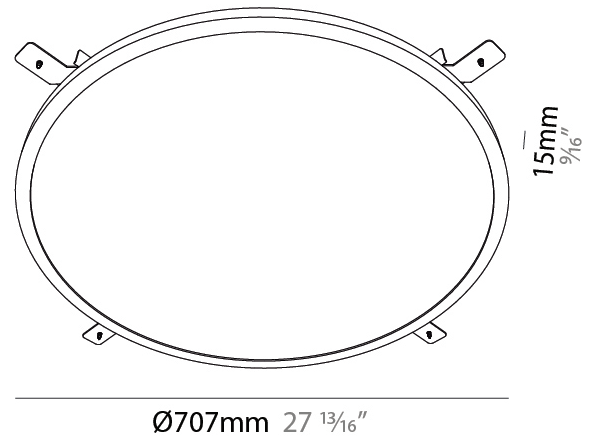

ORBITAL RECESSED

A56182- -

base number   Color   Finish
                         Temperature   Options

1. To build a product code in our configurator select the specify button on the base model # product page
2. To build a manual product code on this datasheet choose from the options listed below in blue font and add the suffix to the base model #

GENERAL

Series: Orbital
Brand: Ivela
Division: Architectural
Mounting Type: Recessed
Mounting Location: Ceiling
Subcategory: Panels

PHYSICAL

Shape: Round
Diameter (mm): 707
Diameter (in): 287 ¹³/₁₆
Height (mm): 15
Height (in): 9/16
Light Distribution: Direct
Diffuser: PMMA - Opal
Fixture Finish: WHI / BLK / GLD
Fixture Material: Aluminum

ELECTRICAL

Lamp Type: LED
Input Wattage (W): 44
Dimming: Tri-Mode (Non-Dimming and Phase Dimming (120Vac only) and 0-10V Dimming)
Driver Included: No
Driver Location: Remote
Driver Type: Constant Voltage - Universal
Driver Class: Class 2
Input Voltage (V): 120 - 277
Output Voltage (V): 24

LED

Color Temperature (°K): 2700 / 3000 / 4000
Max. Delivered Lumen (lm): 3168 / 3300 / 3498
Nominal Lumen (lm): 5280 / 5500 / 5830
CRI: >93 CRI
Lamp Life (hrs): 50000

OPTICAL

RATINGS AND CERTIFICATIONS

Certified By: CSA Certified to UL and CSA Standards
IP rating: IP20

PROJECT
TYPE
SPECIFIER
QUANTITY
DATE