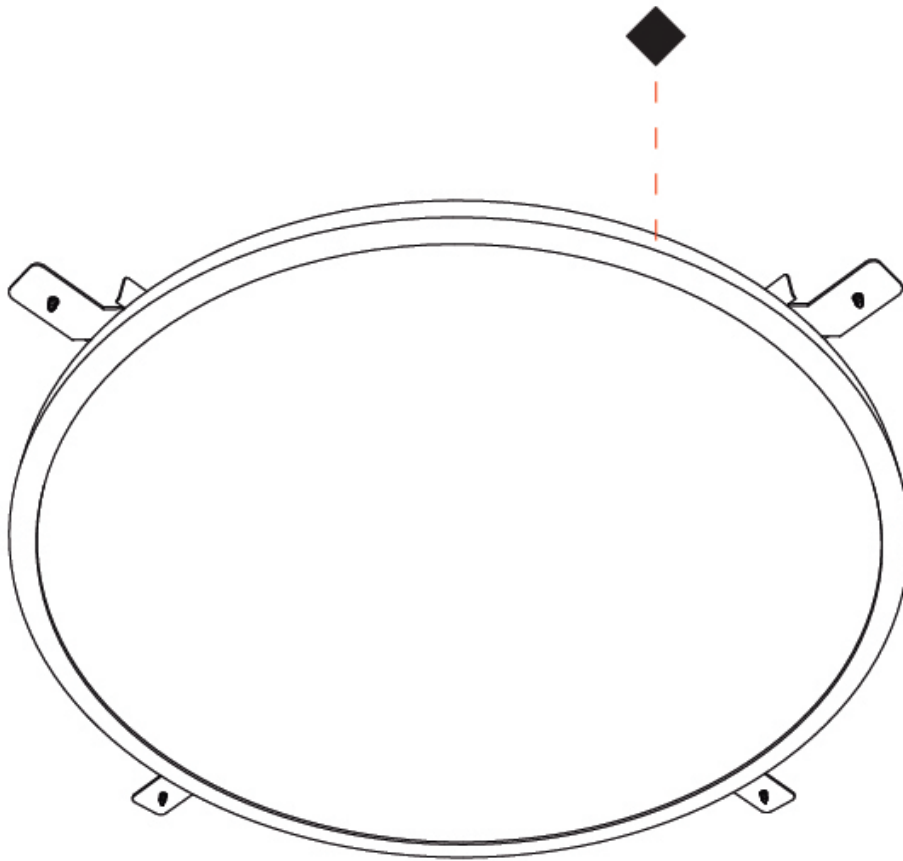

ORBITAL RECESSED

A56183-

PROJECT	_____
TYPE	_____
SPECIFIER	_____
QUANTITY	_____
DATE	_____

A