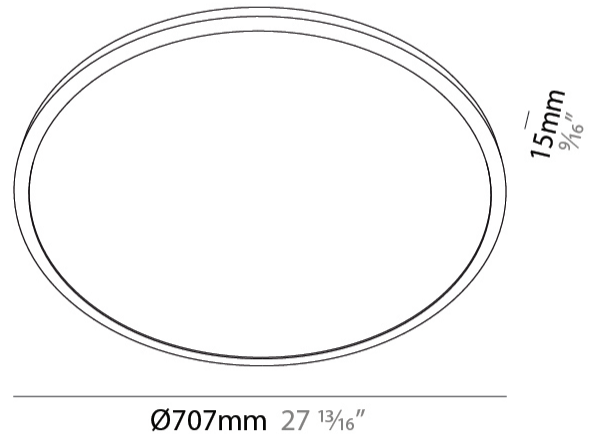

PROJECT _____
TYPE _____
SPECIFIER _____
QUANTITY _____
DATE _____

ORBITAL SURFACE

A52032- _____
base number   Color   Finish
                         Temperature   Options

1. To build a product code in our configurator select the specify button on the base model # product page
2. To build a manual product code on this datasheet choose from the options listed below in blue font and add the suffix to the base model #

GENERAL

Series: Orbital
Brand: Ivela
Division: Architectural
Mounting Type: Surface
Mounting Location: Wall / Ceiling
Subcategory: Panels

PHYSICAL

Shape: Round
Diameter (mm): 707
Diameter (in): 28⁷/₁₆
Height (mm): 15
Height (in): 9/16
Light Distribution: Direct
Diffuser: PMMA - Opal
Fixture Finish: WHI / BLK / GLD
Fixture Material: Aluminum

ELECTRICAL

Lamp Type: LED
Input Wattage (W): 44
Dimming: Tri-Mode (Non-Dimming and Phase Dimming (120Vac only) and 0-10V Dimming)
Driver Included: No
Driver Location: Remote
Driver Type: Constant Voltage - Universal
Driver Class: Class 2
Input Voltage (V): 120 - 277
Output Voltage (V): 24

LED

Color Temperature (°K): 2700 / 3000 / 4000
Max. Delivered Lumen (lm): 3168 / 3300 / 3498
Nominal Lumen (lm): 5280 / 5500 / 5830
CRI: >93 CRI
Lamp Life (hrs): 50000

OPTICAL

RATINGS AND CERTIFICATIONS

Certified By: CSA Certified to UL and CSA Standards
IP rating: IP20