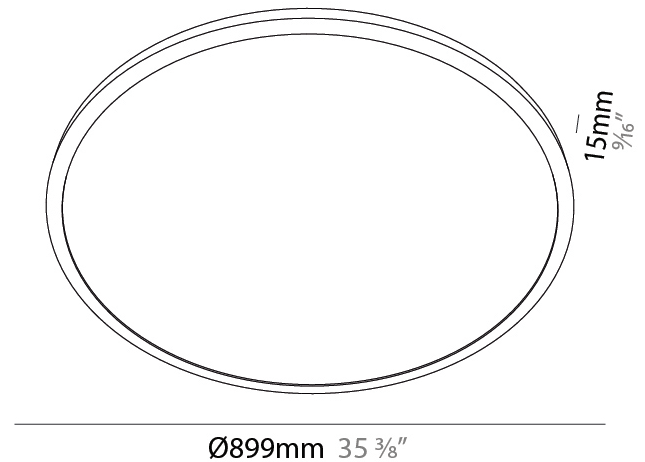

PROJECT	_____
TYPE	_____
SPECIFIER	_____
QUANTITY	_____
DATE	_____

ORBITAL SURFACE

A52033- _____ - _____
base number   Color   Finish
                         Temperature   Options

1. To build a product code in our configurator select the specify button on the base model # product page
2. To build a manual product code on this datasheet choose from the options listed below in blue font and add the suffix to the base model #

GENERAL

Series: Orbital
Brand: Ivela
Division: Architectural
Mounting Type: Surface
Mounting Location: Wall / Ceiling
Subcategory: Panels

PHYSICAL

Shape: Round
Diameter (mm): 899
Diameter (in): 35 ³/₈
Height (mm): 19
Height (in): 3/4
Light Distribution: Direct
Diffuser: PMMA - Opal
Fixture Finish: WHI / BLK / GLD
Fixture Material: Aluminum

ELECTRICAL

Lamp Type: LED
Input Wattage (W): 56
Dimming: Tri-Mode (Non-Dimming and Phase Dimming (120Vac only) and 0-10V Dimming)
Driver Included: No
Driver Location: Remote
Driver Type: Constant Voltage - Universal
Driver Class: Class 2
Input Voltage (V): 120 - 277
Output Voltage (V): 24

LED

Color Temperature (°K): 2700 / 3000 / 4000
Max. Delivered Lumen (lm): 4032 / 4200 / 4452
Nominal Lumen (lm): 6720 / 7000 / 7420
CRI: >93 CRI
Lamp Life (hrs): 50000

OPTICAL

RATINGS AND CERTIFICATIONS

Certified By: CSA Certified to UL and CSA Standards
IP rating: IP20