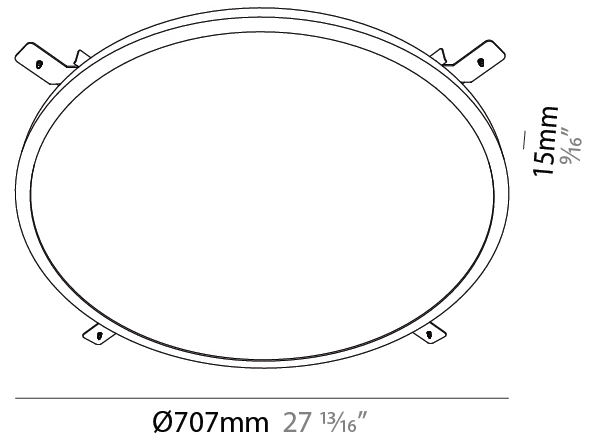

ORBITAL RECESSED

A56182-

base number   Color   Finish
                         Temperature   Options

1. To build a product code in our configurator select the specify button on the base model # product page
2. To build a manual product code on this datasheet choose from the options listed below in blue font and add the suffix to the base model #

GENERAL

Series: Orbital
Brand: Ivela
Division: Architectural
Mounting Type: Recessed
Mounting Location: Ceiling
Subcategory: Panels

PHYSICAL

Shape: Round
Diameter (mm): 707
Diameter (in): 287 ¹³/₁₆
Height (mm): 15
Height (in): 9/16
Light Distribution: Direct
Diffuser: PMMA - Opal
Fixture Finish: WHI / BLK / GLD
Fixture Material: Aluminum

ELECTRICAL

Lamp Type: LED
Input Wattage (W): 44
Dimming: Tri-Mode (Non-Dimming and Phase Dimming (120Vac only) and 0-10V Dimming)
Driver Included: No
Driver Location: Remote
Driver Type: Constant Voltage - Universal
Driver Class: Class 2
Input Voltage (V): 120 - 277
Output Voltage (V): 24

LED

Color Temperature (°K): 2700 / 3000 / 4000
Max. Delivered Lumen (lm): 3168 / 3300 / 3498
Nominal Lumen (lm): 5280 / 5500 / 5830
CRI: >93 CRI
Lamp Life (hrs): 50000

OPTICAL

RATINGS AND CERTIFICATIONS

Certified By: CSA Certified to UL and CSA Standards
IP rating: IP20

PROJECT	_____
TYPE	_____
SPECIFIER	_____
QUANTITY	_____
DATE	_____