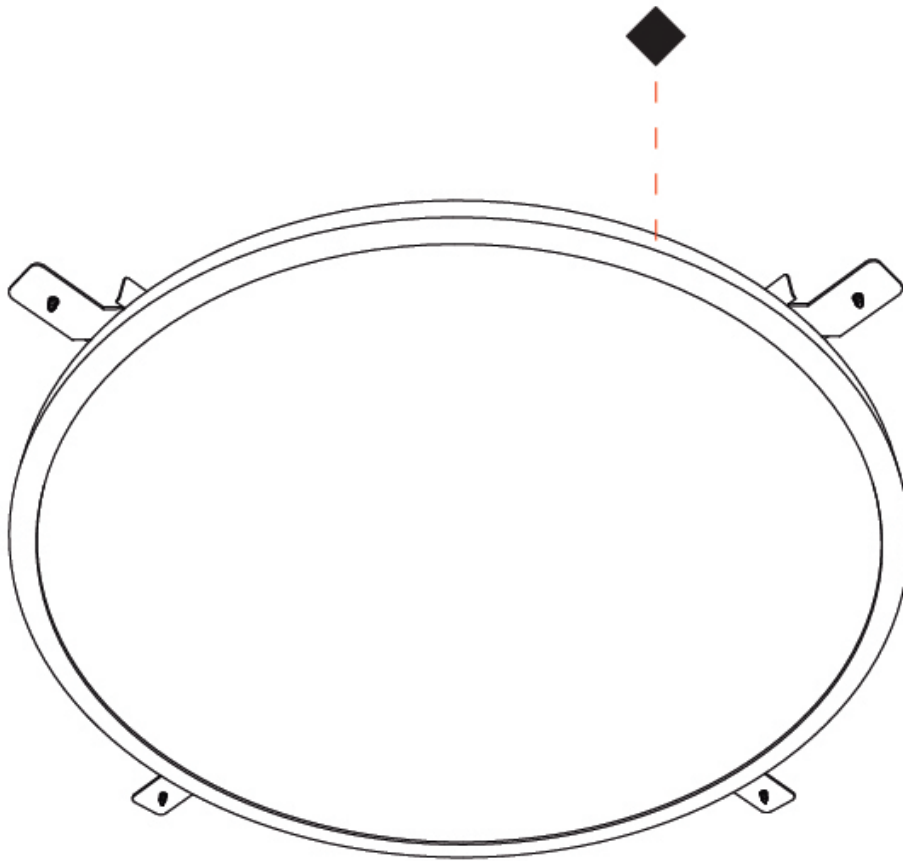

ORBITAL RECESSED

A56183-

PROJECT	_____
TYPE	_____
SPECIFIER	_____
QUANTITY	_____
DATE	_____