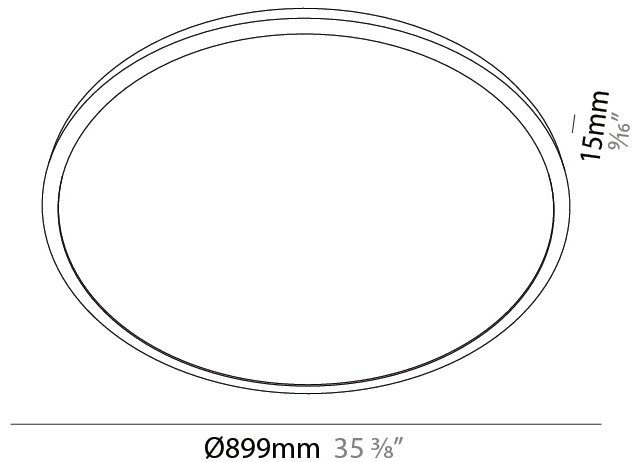

PROJECT	_____
TYPE	_____
SPECIFIER	_____
QUANTITY	_____
DATE	_____

ORBITAL SURFACE

A52033- _____ - _____
base number   Color   Finish
                         Temperature   Options

1. To build a product code in our configurator select the specify button on the base model # product page
2. To build a manual product code on this datasheet choose from the options listed below in blue font and add the suffix to the base model #

GENERAL

Series: Orbital
Brand: Ivela
Division: Architectural
Mounting Type: Surface
Mounting Location: Wall / Ceiling
Subcategory: Panels

PHYSICAL

Shape: Round
Diameter (mm): 899
Diameter (in): 35 ³/₈
Height (mm): 19
Height (in): 3/4
Light Distribution: Direct
Diffuser: PMMA - Opal
Fixture Finish: WHI / BLK / GLD
Fixture Material: Aluminum

ELECTRICAL

Lamp Type: LED
Input Wattage (W): 56
Dimming: Tri-Mode (Non-Dimming and Phase Dimming (120Vac only) and 0-10V Dimming)
Driver Included: No
Driver Location: Remote
Driver Type: Constant Voltage - Universal
Driver Class: Class 2
Input Voltage (V): 120 - 277
Output Voltage (V): 24

LED

Color Temperature (°K): 2700 / 3000 / 4000
Max. Delivered Lumen (lm): 4032 / 4200 / 4452
Nominal Lumen (lm): 6720 / 7000 / 7420
CRI: >93 CRI
Lamp Life (hrs): 50000

OPTICAL

RATINGS AND CERTIFICATIONS

Certified By: CSA Certified to UL and CSA Standards
IP rating: IP20