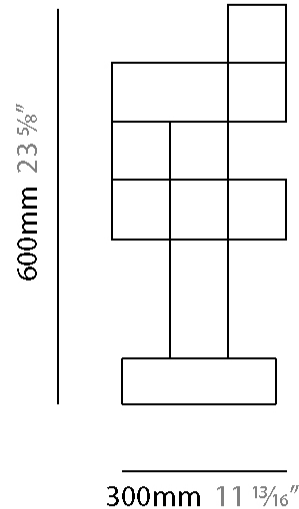

ORION PORTABLE

D104205-

base number Finish
Options

PROJECT
TYPE
SPECIFIER
QUANTITY
DATE

1. To build a product code in our configurator select the specify button on the base model # product page
2. To build a manual product code on this datasheet choose from the options listed below in blue font and add the suffix to the base model #

GENERAL

Series: Orion
Brand: Quasar
Division: Design
Mounting Type: Portable
Mounting Location: Table
Subcategory: Ambient

PHYSICAL

Shape: Abstract
Length (mm): 300
Length (in): 11 ¹³/₁₆
Width (mm): 300
Width (in): 11 ¹³/₁₆
Height (mm): 560
Height (in): 22 ¹/₁₆
Light Distribution: Omnidirectional
Weight (kg): 3
Weight (lbs): 6.61
Fixture Finish: [NIC / BRA / BBR](#)
Fixture Material: Metal

ELECTRICAL

Lamp Type: LED
Input Wattage (W): 21
Dimming: Touch Dimming
Driver Location: Inline Transformer Plug
Input Voltage (V): 120
Output Voltage (V): 5

LED

Number of LEDs: 35
Color Temperature (°K): 2800
Max. Delivered Lumen (lm): 840
CRI: >90 CRI
Lamp Life (hrs): 50000

OPTICAL

RATINGS AND CERTIFICATIONS

Certified By: Certified for North American Standards
IP rating: IP20