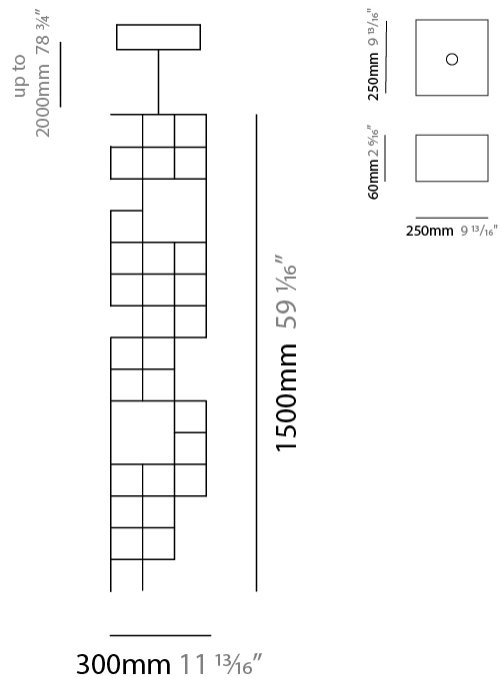

ORION VERTICAL SUSPENSION

D101566-

base number _____
Finish _____
Options _____

1. To build a product code in our configurator select the specify button on the base model # product page
2. To build a manual product code on this datasheet choose from the options listed below in blue font and add the suffix to the base model #

GENERAL

Series: Orion
Subseries: Orion Vertical
Brand: Quasar
Division: Design
Mounting Type: Suspension
Mounting Location: Ceiling
Subcategory: Ambient

PHYSICAL

Shape: Abstract
Length (mm): 300
Length (in): 11 ¹³/₁₆
Width (mm): 300
Width (in): 11 ¹³/₁₆
Height (mm): 1500
Height (in): 59 ¹/₁₆
Max. Overall Height (mm): 3500
Max. Overall Height (in): 137 ¹³/₁₆
Light Distribution: Omnidirectional
Weight (kg): 3
Weight (lbs): 6.61
Fixture Finish: [NIC / BRA / BBR](#)
Fixture Material: Metal
Cable Details: 2000mm Cable
Upon Request: Custom Sizes

ELECTRICAL

Lamp Type: LED
Input Wattage (W): 80.4
Dimming: Non-Dimming / Phase Dimming (120vac Only)
Driver Included: Yes
Driver Location: Integrated
Driver Type: Constant Voltage - 120/277Vac
Driver Class: Class 2
Input Voltage (V): 120 - 277
Output Voltage (V): 12
Upon Request: 0-10Vdc dimming

LED

Number of LEDs: 134
Color Temperature (°K): 2800
Max. Delivered Lumen (lm): 1340
CRI: >95 CRI
Lamp Life (hrs): 50000

OPTICAL

RATINGS AND CERTIFICATIONS

Certified By: Certified for North American Standards
IP rating: IP20