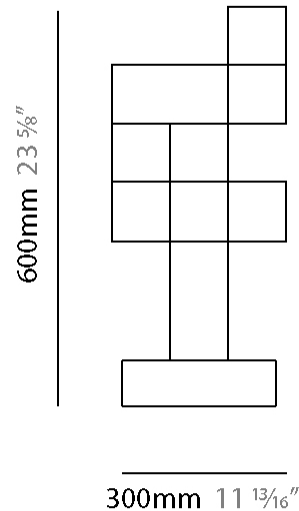

ORION PORTABLE

D104205-

base number Finish
Options

PROJECT _____
TYPE _____
SPECIFIER _____
QUANTITY _____
DATE _____

1. To build a product code in our configurator select the specify button on the base model # product page
2. To build a manual product code on this datasheet choose from the options listed below in blue font and add the suffix to the base model #

GENERAL

Series: Orion
Brand: Quasar
Division: Design
Mounting Type: Portable
Mounting Location: Table
Subcategory: Ambient

PHYSICAL

Shape: Abstract
Length (mm): 300
Length (in): 11 ¹³/₁₆
Width (mm): 300
Width (in): 11 ¹³/₁₆
Height (mm): 560
Height (in): 22 ¹/₁₆
Light Distribution: Omnidirectional
Weight (kg): 3
Weight (lbs): 6.61
Fixture Finish: [NIC / BRA / BBR](#)
Fixture Material: Metal

ELECTRICAL

Lamp Type: LED
Input Wattage (W): 21
Dimming: Touch Dimming
Driver Location: Inline Transformer Plug
Input Voltage (V): 120
Output Voltage (V): 5

LED

Number of LEDs: 35
Color Temperature (°K): 2800
Max. Delivered Lumen (lm): 840
CRI: >90 CRI
Lamp Life (hrs): 50000

OPTICAL

RATINGS AND CERTIFICATIONS

Certified By: Certified for North American Standards
IP rating: IP20