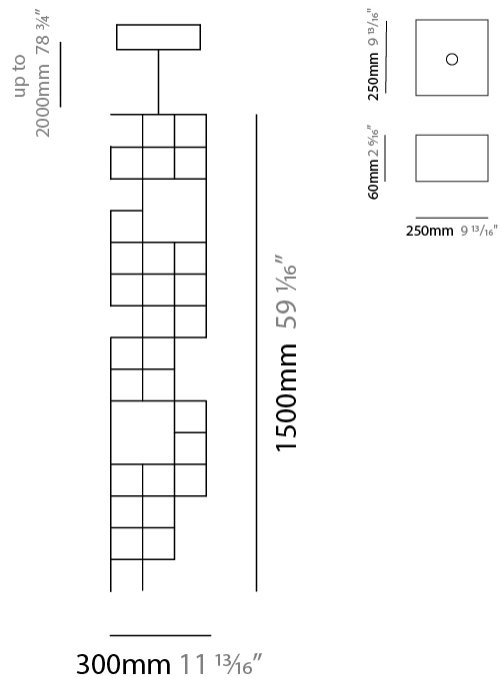

ORION VERTICAL SUSPENSION

D101566-

base number _____
Finish _____
Options _____

1. To build a product code in our configurator select the specify button on the base model # product page
2. To build a manual product code on this datasheet choose from the options listed below in blue font and add the suffix to the base model #

GENERAL

Series: Orion
Subseries: Orion Vertical
Brand: Quasar
Division: Design
Mounting Type: Suspension
Mounting Location: Ceiling
Subcategory: Ambient

PHYSICAL

Shape: Abstract
Length (mm): 300
Length (in): 11 ¹³/₁₆
Width (mm): 300
Width (in): 11 ¹³/₁₆
Height (mm): 1500
Height (in): 59 ¹/₁₆
Max. Overall Height (mm): 3500
Max. Overall Height (in): 137 ¹³/₁₆
Light Distribution: Omnidirectional
Weight (kg): 3
Weight (lbs): 6.61
Fixture Finish: [NIC](#) / [BRA](#) / [BBR](#)
Fixture Material: Metal
Cable Details: 2000mm Cable
Upon Request: Custom Sizes

ELECTRICAL

Lamp Type: LED
Input Wattage (W): 80.4
Dimming: Non-Dimming / Phase Dimming (120vac Only)
Driver Included: Yes
Driver Location: Integrated
Driver Type: Constant Voltage - 120/277Vac
Driver Class: Class 2
Input Voltage (V): 120 - 277
Output Voltage (V): 12
Upon Request: 0-10Vdc dimming

LED

Number of LEDs: 134
Color Temperature (°K): 2800
Max. Delivered Lumen (lm): 1340
CRI: >95 CRI
Lamp Life (hrs): 50000

OPTICAL

RATINGS AND CERTIFICATIONS

Certified By: Certified for North American Standards
IP rating: IP20