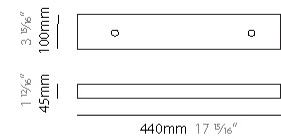

ORION HORIZONTAL SUSPENSION

D101564-

base number _____
Finish _____
Options _____

1. To build a product code in our configurator select the specify button on the base model # product page
2. To build a manual product code on this datasheet choose from the options listed below in blue font and add the suffix to the base model #

GENERAL

Series: Orion
Subseries: Orion Horizontal
Brand: Quasar
Division: Design
Mounting Type: Suspension
Mounting Location: Ceiling
Subcategory: Ambient

PHYSICAL

Shape: Abstract
Length (mm): 1200
Length (in): 47 3/4
Width (mm): 300
Width (in): 11 13/16
Height (mm): 300
Height (in): 11 13/16
Max. Overall Height (mm): 2300
Max. Overall Height (in): 90 7/16
Light Distribution: Omnidirectional
Weight (kg): 10
Weight (lbs): 22.05
Fixture Finish: [NIC / BRA / BBR](#)
Fixture Material: Metal
Cable Details: 2000mm Cable
Upon Request: Custom Sizes

ELECTRICAL

Lamp Type: LED
Input Wattage (W): 61.2
Dimming: Non-Dimming / Phase Dimming (120vac Only)
Driver Included: Yes
Driver Location: Integrated
Driver Type: Constant Voltage - 120/277Vac
Driver Class: Class 2
Input Voltage (V): 120 - 277
Output Voltage (V): 12
Upon Request: 0-10Vdc dimming

LED

Number of LEDs: 102
Color Temperature (°K): 2800
Max. Delivered Lumen (lm): 1020
CRI: >95 CRI
Lamp Life (hrs): 50000

OPTICAL

RATINGS AND CERTIFICATIONS

Certified By: Certified for North American Standards
IP rating: IP20