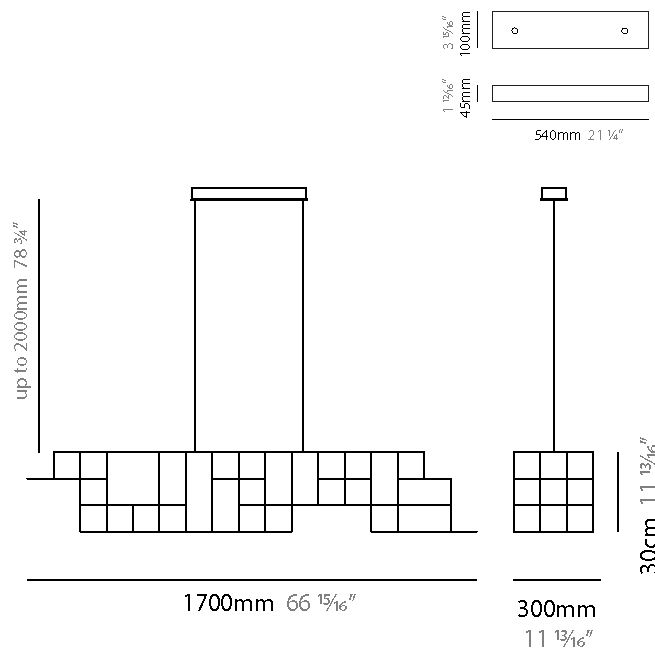

PROJECT	
TYPE	
SPECIFIER	
QUANTITY	
DATE	

ORION HORIZONTAL SUSPENSION

D101504-

base number Finish
Options

1. To build a product code in our configurator select the specify button on the base model # product page
2. To build a manual product code on this datasheet choose from the options listed below in blue font and add the suffix to the base model #

GENERAL

Series: Orion
Subseries: Orion Horizontal
Brand: Quasar
Division: Design
Mounting Type: Suspension
Mounting Location: Ceiling
Subcategory: Ambient

PHYSICAL

Shape: Abstract
Length (mm): 1700
Length (in): 66 ¹⁵/₁₆"
Width (mm): 300
Width (in): 11 ¹³/₁₆"
Height (mm): 300
Height (in): 11 ¹³/₁₆"
Max. Overall Height (mm): 2300
Max. Overall Height (in): 90 ⁷/₁₆"
Light Distribution: Omnidirectional
Weight (kg): 11
Weight (lbs): 24.25
Fixture Finish: [NIC / BRA / BBR](#)
Fixture Material: Metal
Cable Details: 2000mm Cable
Upon Request: Custom Sizes

ELECTRICAL

Lamp Type: LED
Input Wattage (W): 88.8
Dimming: Non-Dimming / Phase Dimming (120vac Only)
Driver Included: Yes
Driver Location: Integrated
Driver Type: Constant Voltage - 120/277Vac
Driver Class: Class 2
Input Voltage (V): 120 - 277
Output Voltage (V): 12
Upon Request: 0-10Vdc dimming

LED

Number of LEDs: 148
Color Temperature (°K): 2800
Max. Delivered Lumen (lm): 1480
CRI: >95 CRI
Lamp Life (hrs): 50000

OPTICAL

RATINGS AND CERTIFICATIONS

Certified By: Certified for North American Standards
IP rating: IP20