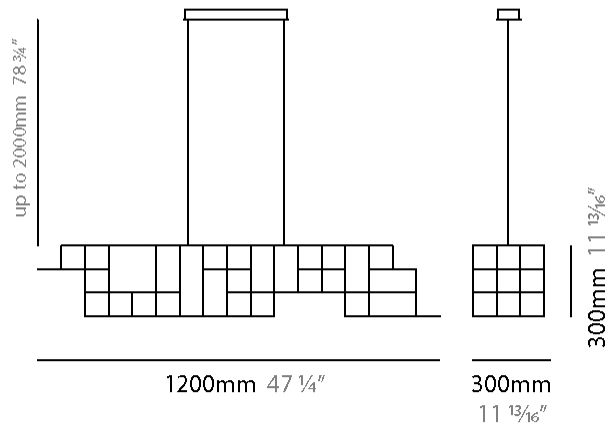

ORION HORIZONTAL SUSPENSION

D101564-

base number _____
Finish _____
Options _____

1. To build a product code in our configurator select the specify button on the base model # product page
2. To build a manual product code on this datasheet choose from the options listed below in blue font and add the suffix to the base model #

GENERAL

Series: Orion
Subseries: Orion Horizontal
Brand: Quasar
Division: Design
Mounting Type: Suspension
Mounting Location: Ceiling
Subcategory: Ambient

PHYSICAL

Shape: Abstract
Length (mm): 1200
Length (in): 47 3/4
Width (mm): 300
Width (in): 11 13/16
Height (mm): 300
Height (in): 11 13/16
Max. Overall Height (mm): 2300
Max. Overall Height (in): 90 7/16
Light Distribution: Omnidirectional
Weight (kg): 10
Weight (lbs): 22.05
Fixture Finish: [NIC / BRA / BBR](#)
Fixture Material: Metal
Cable Details: 2000mm Cable
Upon Request: Custom Sizes

ELECTRICAL

Lamp Type: LED
Input Wattage (W): 61.2
Dimming: Non-Dimming / Phase Dimming (120vac Only)
Driver Included: Yes
Driver Location: Integrated
Driver Type: Constant Voltage - 120/277Vac
Driver Class: Class 2
Input Voltage (V): 120 - 277
Output Voltage (V): 12
Upon Request: 0-10Vdc dimming

LED

Number of LEDs: 102
Color Temperature (°K): 2800
Max. Delivered Lumen (lm): 1020
CRI: >95 CRI
Lamp Life (hrs): 50000

OPTICAL

RATINGS AND CERTIFICATIONS

Certified By: Certified for North American Standards
IP rating: IP20