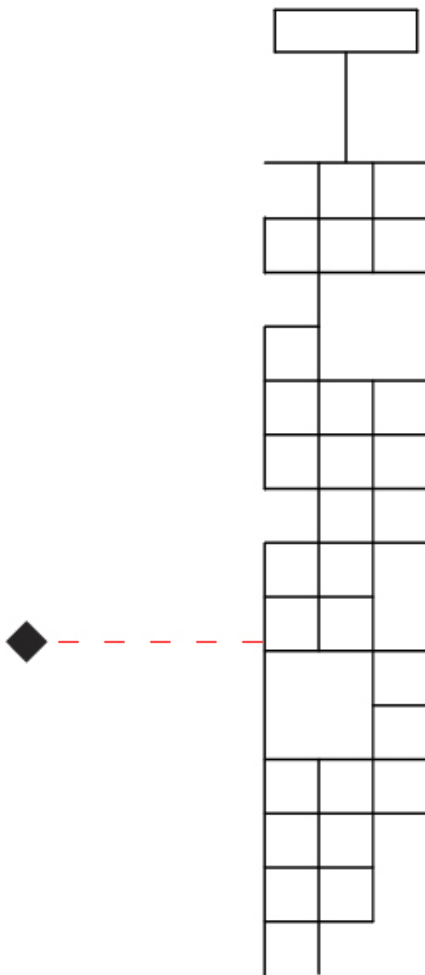

ORION VERTICAL SUSPENSION

D101566-

PROJECT

TYPE

SPECIFIER

QUANTITY

DATE

D