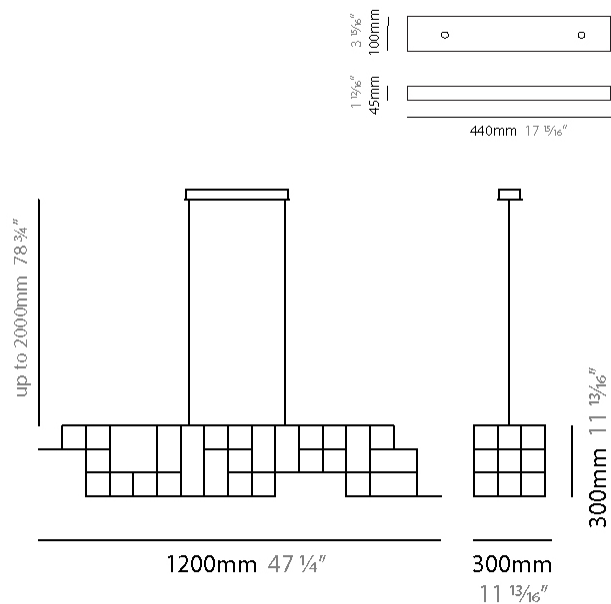

ORION HORIZONTAL SUSPENSION

D101564-

base number _____
Finish _____
Options _____

1. To build a product code in our configurator select the specify button on the base model # product page
2. To build a manual product code on this datasheet choose from the options listed below in blue font and add the suffix to the base model #

GENERAL

Series: Orion
Subseries: Orion Horizontal
Brand: Quasar
Division: Design
Mounting Type: Suspension
Mounting Location: Ceiling
Subcategory: Ambient

PHYSICAL

Shape: Abstract
Length (mm): 1200
Length (in): 47 3/4
Width (mm): 300
Width (in): 11 13/16
Height (mm): 300
Height (in): 11 13/16
Max. Overall Height (mm): 2300
Max. Overall Height (in): 90 7/16
Light Distribution: Omnidirectional
Weight (kg): 10
Weight (lbs): 22.05
Fixture Finish: [NIC / BRA / BBR](#)
Fixture Material: Metal
Cable Details: 2000mm Cable
Upon Request: Custom Sizes

ELECTRICAL

Lamp Type: LED
Input Wattage (W): 61.2
Dimming: Non-Dimming / Phase Dimming (120vac Only)
Driver Included: Yes
Driver Location: Integrated
Driver Type: Constant Voltage - 120/277Vac
Driver Class: Class 2
Input Voltage (V): 120 - 277
Output Voltage (V): 12
Upon Request: 0-10Vdc dimming

LED

Number of LEDs: 102
Color Temperature (°K): 2800
Max. Delivered Lumen (lm): 1020
CRI: >95 CRI
Lamp Life (hrs): 50000

OPTICAL

RATINGS AND CERTIFICATIONS

Certified By: Certified for North American Standards
IP rating: IP20