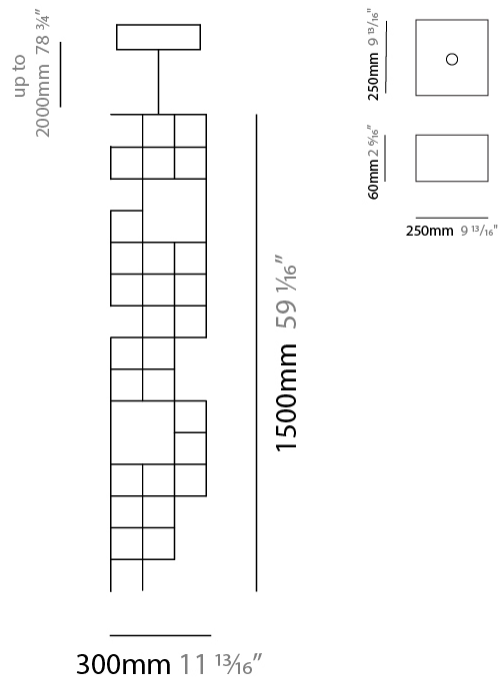

ORION VERTICAL SUSPENSION

D101566-

base number _____
Finish _____
Options _____

1. To build a product code in our configurator select the specify button on the base model # product page
2. To build a manual product code on this datasheet choose from the options listed below in blue font and add the suffix to the base model #

GENERAL

Series: Orion
Subseries: Orion Vertical
Brand: Quasar
Division: Design
Mounting Type: Suspension
Mounting Location: Ceiling
Subcategory: Ambient

PHYSICAL

Shape: Abstract
Length (mm): 300
Length (in): 11 ¹³/₁₆
Width (mm): 300
Width (in): 11 ¹³/₁₆
Height (mm): 1500
Height (in): 59 ¹/₁₆
Max. Overall Height (mm): 3500
Max. Overall Height (in): 137 ¹³/₁₆
Light Distribution: Omnidirectional
Weight (kg): 3
Weight (lbs): 6.61
[Fixture Finish: NIC / BRA / BBR](#)
Fixture Material: Metal
Cable Details: 2000mm Cable
Upon Request: Custom Sizes

ELECTRICAL

Lamp Type: LED
Input Wattage (W): 80.4
Dimming: Non-Dimming / Phase Dimming (120vac Only)
Driver Included: Yes
Driver Location: Integrated
Driver Type: Constant Voltage - 120/277Vac
Driver Class: Class 2
Input Voltage (V): 120 - 277
Output Voltage (V): 12
Upon Request: 0-10Vdc dimming

LED

Number of LEDs: 134
Color Temperature (°K): 2800
Max. Delivered Lumen (lm): 1340
CRI: >95 CRI
Lamp Life (hrs): 50000

OPTICAL

RATINGS AND CERTIFICATIONS

Certified By: Certified for North American Standards
IP rating: IP20