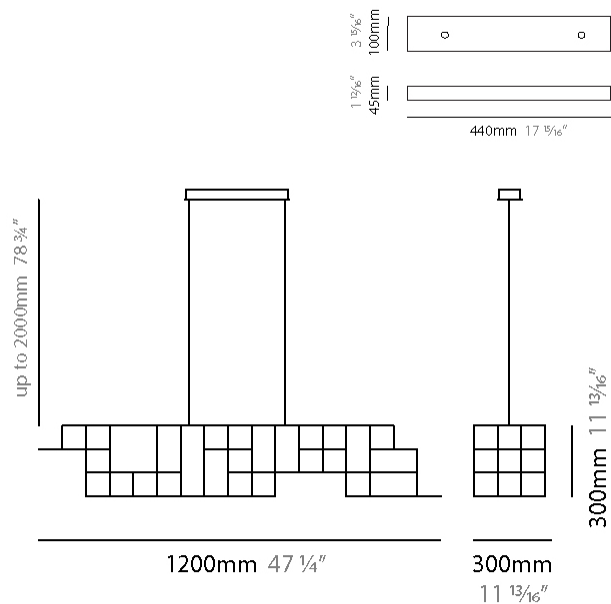

ORION HORIZONTAL SUSPENSION

D101564-

base number   Finish
Options

1. To build a product code in our configurator select the specify button on the base model # product page
2. To build a manual product code on this datasheet choose from the options listed below in blue font and add the suffix to the base model #

GENERAL

Series: Orion
Subseries: Orion Horizontal
Partner: Quasar
Division: Design
Installation: Suspension
Product Type: Chandelier
Mounting Location: Ceiling

PHYSICAL

Shape: Abstract
Length (mm): 1200
Length (in): 47 3/4
Width (mm): 300
Width (in): 11 13/16
Height (mm): 300
Height (in): 11 13/16
Max. Overall Height (mm): 2300
Max. Overall Height (in): 90 7/16
Weight (kg): 10
Weight (lbs): 22.05
[Fixture Finish: NIC / BRA / BBR](#)
Fixture Material: Metal
Cable Details: 2000mm Cable
Upon Request: Custom Sizes

ELECTRICAL

Lamp Type: LED
Input Wattage (W): 61.2
Dimming: Non-Dimming / Phase Dimming (120vac Only)
Driver Included: Yes
Driver Location: Integrated
Driver Type: Constant Voltage - 120/277Vac
Driver Class: Class 2
Input Voltage (V): 120 - 277
Output Voltage (V): 12
Upon Request: 0-10Vdc dimming

LED

Number of LEDs: 102
Color Temperature (°K): 2800
Max. Delivered Lumen (lm): 1020
CRI: >95 CRI
Lamp Life (hrs): 50000

OPTICAL

RATINGS AND CERTIFICATIONS

Certified By: Certified for North American Standards
IP rating: IP20