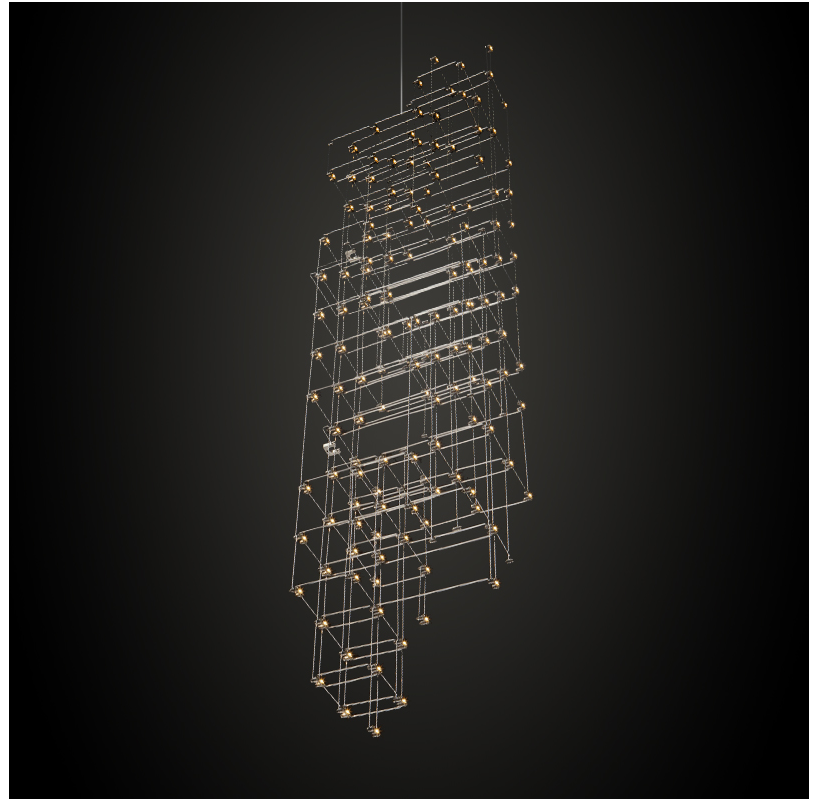

ORION VERTICAL SUSPENSION

D101566-

base number Finish
Options

PROJECT
TYPE
SPECIFIER
QUANTITY
DATE

1. To build a product code in our configurator select the specify button on the base model # product page
2. To build a manual product code on this datasheet choose from the options listed below in blue font and add the suffix to the base model #

GENERAL

Series: Orion
Subseries: Orion Vertical
Partner: Quasar
Division: Design
Installation: Suspension
Product Type: Chandelier
Mounting Location: Ceiling

PHYSICAL

Shape: Abstract
Length (mm): 300
Length (in): 11 ¹³/₁₆
Width (mm): 300
Width (in): 11 ¹³/₁₆
Height (mm): 1500
Height (in): 59 ¹/₁₆
Max. Overall Height (mm): 3500
Max. Overall Height (in): 137 ¹³/₁₆
Weight (kg): 3
Weight (lbs): 6.61
Fixture Finish: [NIC](#) / [BRA](#) / [BBR](#)
Fixture Material: Metal
Cable Details: 2000mm Cable
Upon Request: Custom Sizes

ELECTRICAL

Lamp Type: LED
Input Wattage (W): 80.4
Dimming: Non-Dimming / Phase Dimming (120vac Only)
Driver Included: Yes
Driver Location: Integrated
Driver Type: Constant Voltage - 120/277Vac
Driver Class: Class 2
Input Voltage (V): 120 - 277
Output Voltage (V): 12
Upon Request: 0-10Vdc dimming

LED

Number of LEDs: 134
Color Temperature (°K): 2800
Max. Delivered Lumen (lm): 1340
CRI: >95 CRI
Lamp Life (hrs): 50000

OPTICAL

RATINGS AND CERTIFICATIONS

Certified By: Certified for North American Standards
IP rating: IP20