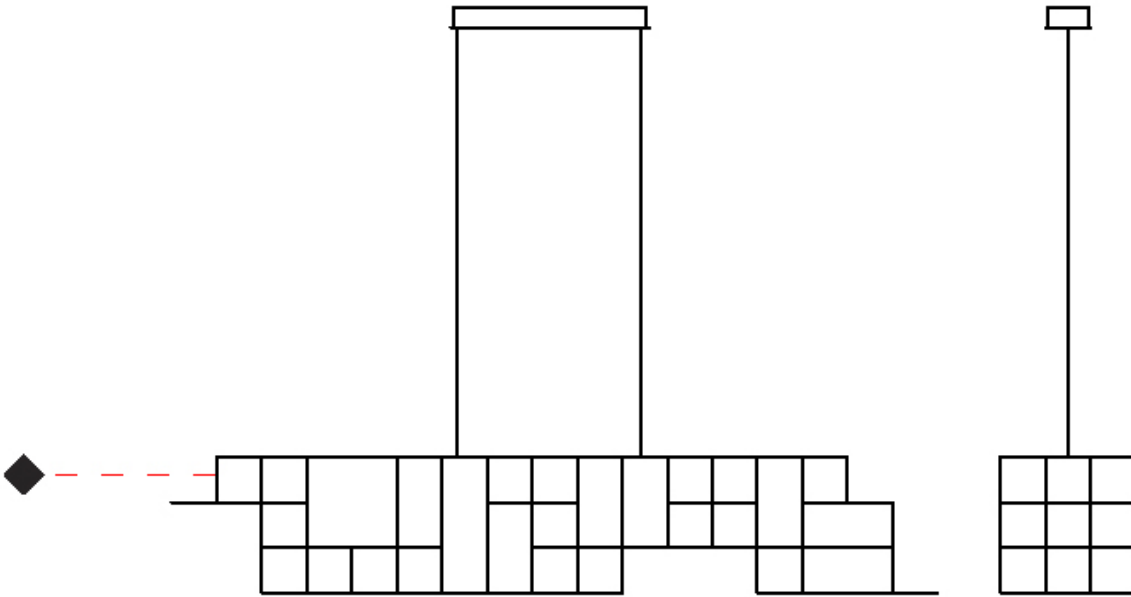

ORION HORIZONTAL SUSPENSION

D101504-

PROJECT
TYPE
SPECIFIER
QUANTITY
DATE