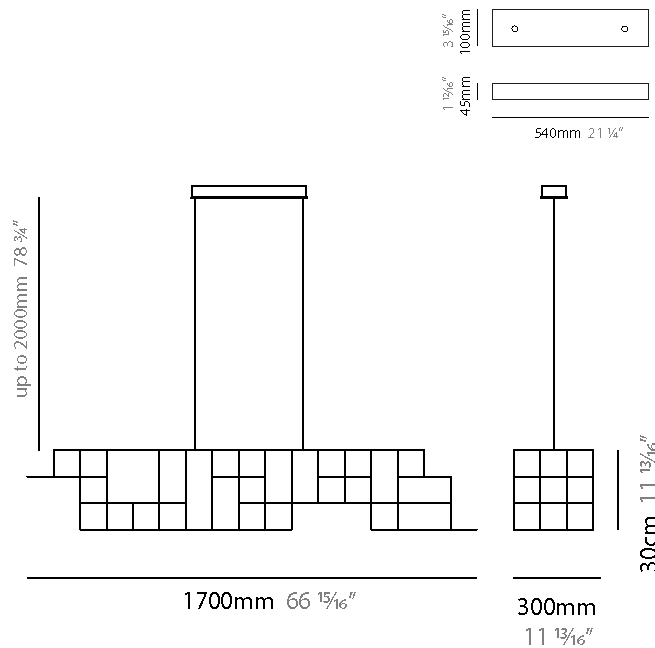

ORION HORIZONTAL SUSPENSION

D101504-

base number Finish
Options

1. To build a product code in our configurator select the specify button on the base model # product page
2. To build a manual product code on this datasheet choose from the options listed below in blue font and add the suffix to the base model #

GENERAL

Series: Orion
Subseries: Orion Horizontal
Partner: Quasar
Division: Design
Installation: Suspension
Product Type: Chandelier
Mounting Location: Ceiling

PHYSICAL

Shape: Abstract
Length (mm): 1700
Length (in): 66 ¹⁵/₁₆
Width (mm): 300
Width (in): 11 ¹³/₁₆
Height (mm): 300
Height (in): 11 ¹³/₁₆
Max. Overall Height (mm): 2300
Max. Overall Height (in): 90 ⁷/₁₆
Weight (kg): 11
Weight (lbs): 24.25
[Fixture Finish: NIC / BRA / BBR](#)
Fixture Material: Metal
Cable Details: 2000mm Cable
Upon Request: Custom Sizes

ELECTRICAL

Lamp Type: LED
Input Wattage (W): 88.8
Dimming: Non-Dimming / Phase Dimming (120vac Only)
Driver Included: Yes
Driver Location: Integrated
Driver Type: Constant Voltage - 120/277Vac
Driver Class: Class 2
Input Voltage (V): 120 - 277
Output Voltage (V): 12
Upon Request: 0-10Vdc dimming

LED

Number of LEDs: 148
Color Temperature (°K): 2800
Max. Delivered Lumen (lm): 1480
CRI: >95 CRI
Lamp Life (hrs): 50000

OPTICAL

RATINGS AND CERTIFICATIONS

Certified By: Certified for North American Standards
IP rating: IP20