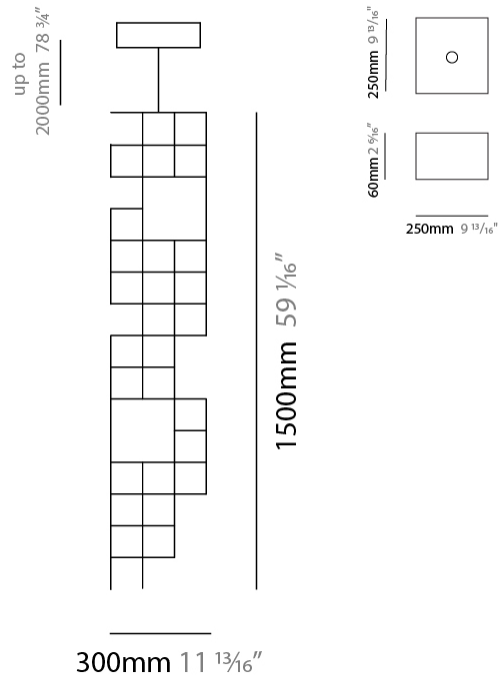

ORION VERTICAL SUSPENSION

D101566-

base number Finish
Options

PROJECT
TYPE
SPECIFIER
QUANTITY
DATE

1. To build a product code in our configurator select the specify button on the base model # product page
2. To build a manual product code on this datasheet choose from the options listed below in blue font and add the suffix to the base model #

GENERAL

Series: Orion
Subseries: Orion Vertical
Partner: Quasar
Division: Design
Installation: Suspension
Product Type: Chandelier
Mounting Location: Ceiling

PHYSICAL

Shape: Abstract
Length (mm): 300
Length (in): 11 ¹³/₁₆
Width (mm): 300
Width (in): 11 ¹³/₁₆
Height (mm): 1500
Height (in): 59 ¹/₁₆
Max. Overall Height (mm): 3500
Max. Overall Height (in): 137 ¹³/₁₆
Weight (kg): 3
Weight (lbs): 6.61
Fixture Finish: [NIC](#) / [BRA](#) / [BBR](#)
Fixture Material: Metal
Cable Details: 2000mm Cable
Upon Request: Custom Sizes

ELECTRICAL

Lamp Type: LED
Input Wattage (W): 80.4
Dimming: Non-Dimming / Phase Dimming (120vac Only)
Driver Included: Yes
Driver Location: Integrated
Driver Type: Constant Voltage - 120/277Vac
Driver Class: Class 2
Input Voltage (V): 120 - 277
Output Voltage (V): 12
Upon Request: 0-10Vdc dimming

LED

Number of LEDs: 134
Color Temperature (°K): 2800
Max. Delivered Lumen (lm): 1340
CRI: >95 CRI
Lamp Life (hrs): 50000

OPTICAL

RATINGS AND CERTIFICATIONS

Certified By: Certified for North American Standards
IP rating: IP20