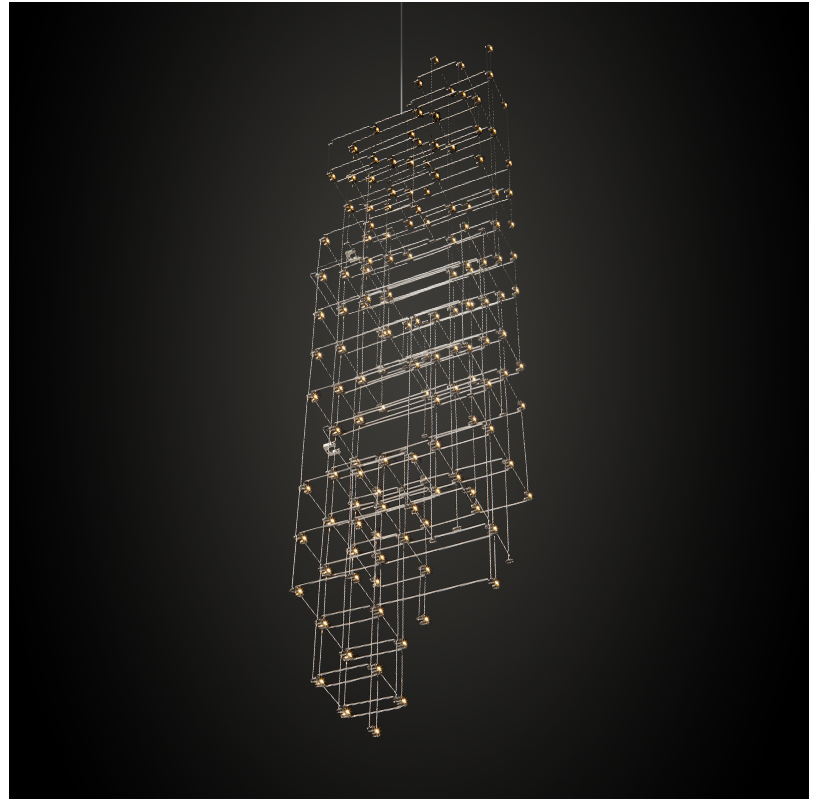

ORION VERTICAL SUSPENSION

D101566-

base number _____
Finish _____
Options _____

1. To build a product code in our configurator select the specify button on the base model # product page
2. To build a manual product code on this datasheet choose from the options listed below in blue font and add the suffix to the base model #

GENERAL

Series: Orion
Subseries: Orion Vertical
Brand: Quasar
Division: Design
Mounting Type: Suspension
Mounting Location: Ceiling
Subcategory: Ambient

PHYSICAL

Shape: Abstract
Length (mm): 300
Length (in): 11 ¹³/₁₆
Width (mm): 300
Width (in): 11 ¹³/₁₆
Height (mm): 1500
Height (in): 59 ¹/₁₆
Max. Overall Height (mm): 3500
Max. Overall Height (in): 137 ¹³/₁₆
Light Distribution: Omnidirectional
Weight (kg): 3
Weight (lbs): 6.61
Fixture Finish: [NIC / BRA / BBR](#)
Fixture Material: Metal
Cable Details: 2000mm Cable
Upon Request: Custom Sizes

ELECTRICAL

Lamp Type: LED
Input Wattage (W): 80.4
Dimming: Non-Dimming / Phase Dimming (120vac Only)
Driver Included: Yes
Driver Location: Integrated
Driver Type: Constant Voltage - 120/277Vac
Driver Class: Class 2
Input Voltage (V): 120 - 277
Output Voltage (V): 12
Upon Request: 0-10Vdc dimming

LED

Number of LEDs: 134
Color Temperature (°K): 2800
Max. Delivered Lumen (lm): 1340
CRI: >95 CRI
Lamp Life (hrs): 50000

OPTICAL

RATINGS AND CERTIFICATIONS

Certified By: Certified for North American Standards
IP rating: IP20