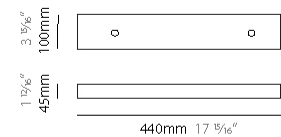

ORION HORIZONTAL SUSPENSION

D101564-

base number _____
Finish _____
Options _____

1. To build a product code in our configurator select the specify button on the base model # product page
2. To build a manual product code on this datasheet choose from the options listed below in blue font and add the suffix to the base model #

GENERAL

Series: Orion
Subseries: Orion Horizontal
Brand: Quasar
Division: Design
Mounting Type: Suspension
Mounting Location: Ceiling
Subcategory: Ambient

PHYSICAL

Shape: Abstract
Length (mm): 1200
Length (in): 47 3/4
Width (mm): 300
Width (in): 11 13/16
Height (mm): 300
Height (in): 11 13/16
Max. Overall Height (mm): 2300
Max. Overall Height (in): 90 7/16
Light Distribution: Omnidirectional
Weight (kg): 10
Weight (lbs): 22.05
Fixture Finish: [NIC / BRA / BBR](#)
Fixture Material: Metal
Cable Details: 2000mm Cable
Upon Request: Custom Sizes

ELECTRICAL

Lamp Type: LED
Input Wattage (W): 61.2
Dimming: Non-Dimming / Phase Dimming (120vac Only)
Driver Included: Yes
Driver Location: Integrated
Driver Type: Constant Voltage - 120/277Vac
Driver Class: Class 2
Input Voltage (V): 120 - 277
Output Voltage (V): 12
Upon Request: 0-10Vdc dimming

LED

Number of LEDs: 102
Color Temperature (°K): 2800
Max. Delivered Lumen (lm): 1020
CRI: >95 CRI
Lamp Life (hrs): 50000

OPTICAL

RATINGS AND CERTIFICATIONS

Certified By: Certified for North American Standards
IP rating: IP20