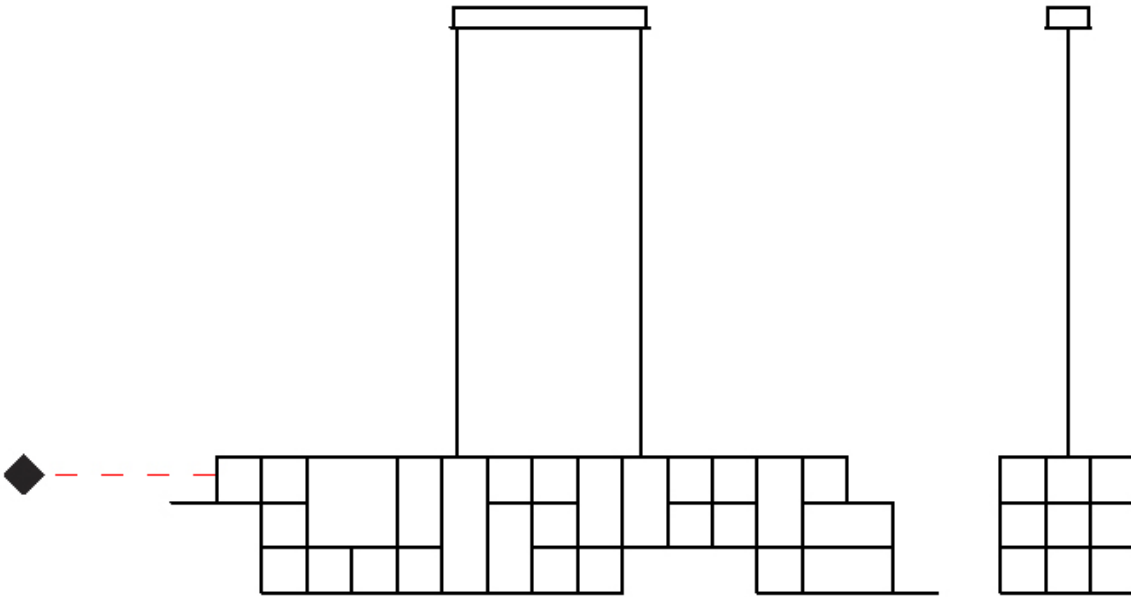

ORION HORIZONTAL SUSPENSION

D101504-

PROJECT _____

TYPE _____

SPECIFIER _____

QUANTITY _____

DATE _____

D