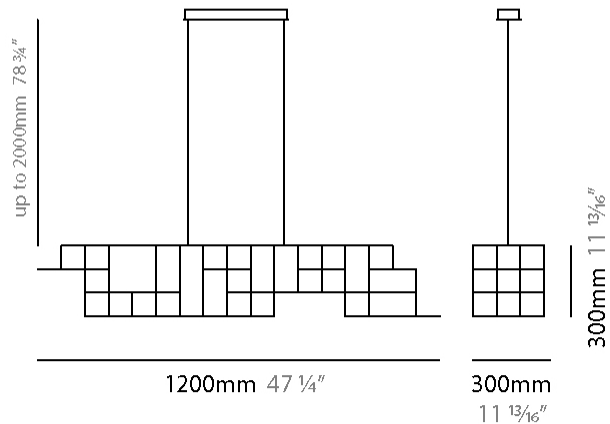

ORION HORIZONTAL SUSPENSION

D101564-

base number _____
Finish _____
Options _____

1. To build a product code in our configurator select the specify button on the base model # product page
2. To build a manual product code on this datasheet choose from the options listed below in blue font and add the suffix to the base model #

GENERAL

Series: Orion
Subseries: Orion Horizontal
Brand: Quasar
Division: Design
Mounting Type: Suspension
Mounting Location: Ceiling
Subcategory: Ambient

PHYSICAL

Shape: Abstract
Length (mm): 1200
Length (in): 47 3/4
Width (mm): 300
Width (in): 11 13/16
Height (mm): 300
Height (in): 11 13/16
Max. Overall Height (mm): 2300
Max. Overall Height (in): 90 7/16
Light Distribution: Omnidirectional
Weight (kg): 10
Weight (lbs): 22.05
Fixture Finish: [NIC / BRA / BBR](#)
Fixture Material: Metal
Cable Details: 2000mm Cable
Upon Request: Custom Sizes

ELECTRICAL

Lamp Type: LED
Input Wattage (W): 61.2
Dimming: Non-Dimming / Phase Dimming (120vac Only)
Driver Included: Yes
Driver Location: Integrated
Driver Type: Constant Voltage - 120/277Vac
Driver Class: Class 2
Input Voltage (V): 120 - 277
Output Voltage (V): 12
Upon Request: 0-10Vdc dimming

LED

Number of LEDs: 102
Color Temperature (°K): 2800
Max. Delivered Lumen (lm): 1020
CRI: >95 CRI
Lamp Life (hrs): 50000

OPTICAL

RATINGS AND CERTIFICATIONS

Certified By: Certified for North American Standards
IP rating: IP20