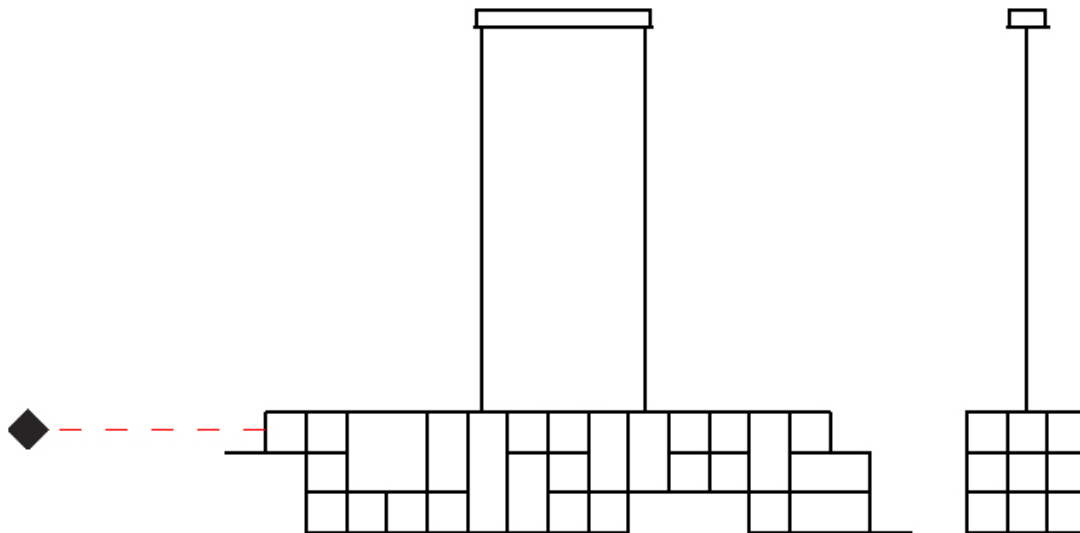

ORION HORIZONTAL SUSPENSION

D101564-

PROJECT _____

TYPE _____

SPECIFIER _____

QUANTITY _____

DATE _____

D