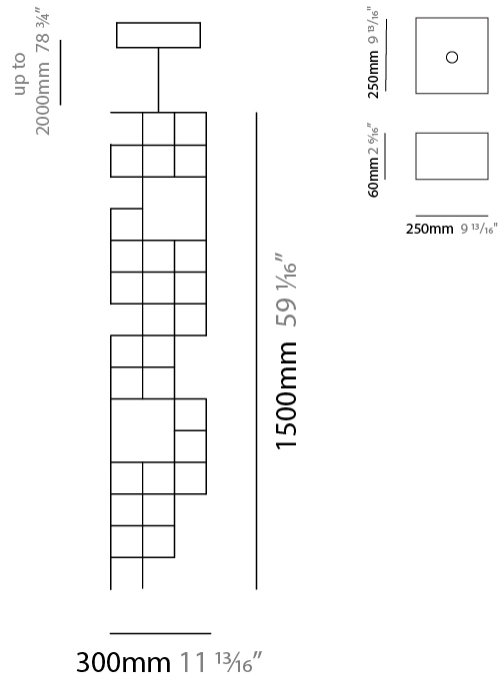

ORION VERTICAL SUSPENSION

D101566-

base number _____
Finish _____
Options _____

1. To build a product code in our configurator select the specify button on the base model # product page
2. To build a manual product code on this datasheet choose from the options listed below in blue font and add the suffix to the base model #

GENERAL

Series: Orion
Subseries: Orion Vertical
Brand: Quasar
Division: Design
Mounting Type: Suspension
Mounting Location: Ceiling
Subcategory: Ambient

PHYSICAL

Shape: Abstract
Length (mm): 300
Length (in): 11 ¹³/₁₆
Width (mm): 300
Width (in): 11 ¹³/₁₆
Height (mm): 1500
Height (in): 59 ¹/₁₆
Max. Overall Height (mm): 3500
Max. Overall Height (in): 137 ¹³/₁₆
Light Distribution: Omnidirectional
Weight (kg): 3
Weight (lbs): 6.61
Fixture Finish: [NIC / BRA / BBR](#)
Fixture Material: Metal
Cable Details: 2000mm Cable
Upon Request: Custom Sizes

ELECTRICAL

Lamp Type: LED
Input Wattage (W): 80.4
Dimming: Non-Dimming / Phase Dimming (120vac Only)
Driver Included: Yes
Driver Location: Integrated
Driver Type: Constant Voltage - 120/277Vac
Driver Class: Class 2
Input Voltage (V): 120 - 277
Output Voltage (V): 12
Upon Request: 0-10Vdc dimming

LED

Number of LEDs: 134
Color Temperature (°K): 2800
Max. Delivered Lumen (lm): 1340
CRI: >95 CRI
Lamp Life (hrs): 50000

OPTICAL

RATINGS AND CERTIFICATIONS

Certified By: Certified for North American Standards
IP rating: IP20