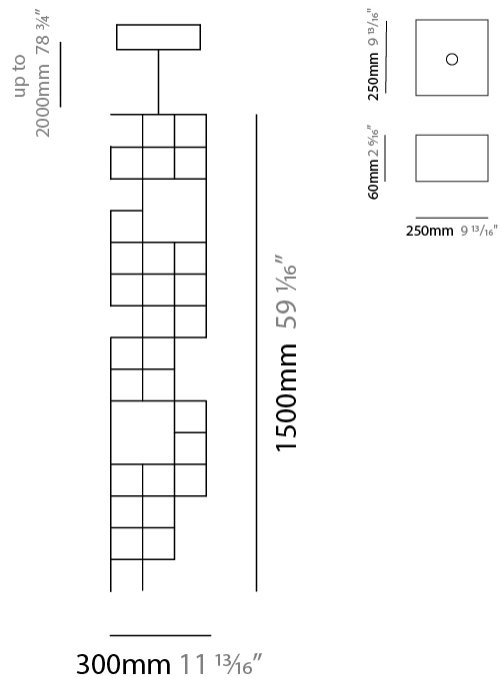

ORION VERTICAL SUSPENSION

D101566-

base number _____
Finish _____
Options _____

1. To build a product code in our configurator select the specify button on the base model # product page
2. To build a manual product code on this datasheet choose from the options listed below in blue font and add the suffix to the base model #

GENERAL

Series: Orion
Subseries: Orion Vertical
Brand: Quasar
Division: Design
Mounting Type: Suspension
Mounting Location: Ceiling
Subcategory: Ambient

PHYSICAL

Shape: Abstract
Length (mm): 300
Length (in): 11 ¹³/₁₆
Width (mm): 300
Width (in): 11 ¹³/₁₆
Height (mm): 1500
Height (in): 59 ¹/₁₆
Max. Overall Height (mm): 3500
Max. Overall Height (in): 137 ¹³/₁₆
Light Distribution: Omnidirectional
Weight (kg): 3
Weight (lbs): 6.61
[Fixture Finish: NIC / BRA / BBR](#)
Fixture Material: Metal
Cable Details: 2000mm Cable
Upon Request: Custom Sizes

ELECTRICAL

Lamp Type: LED
Input Wattage (W): 80.4
Dimming: Non-Dimming / Phase Dimming (120vac Only)
Driver Included: Yes
Driver Location: Integrated
Driver Type: Constant Voltage - 120/277Vac
Driver Class: Class 2
Input Voltage (V): 120 - 277
Output Voltage (V): 12
Upon Request: 0-10Vdc dimming

LED

Number of LEDs: 134
Color Temperature (°K): 2800
Max. Delivered Lumen (lm): 1340
CRI: >95 CRI
Lamp Life (hrs): 50000

OPTICAL

RATINGS AND CERTIFICATIONS

Certified By: Certified for North American Standards
IP rating: IP20