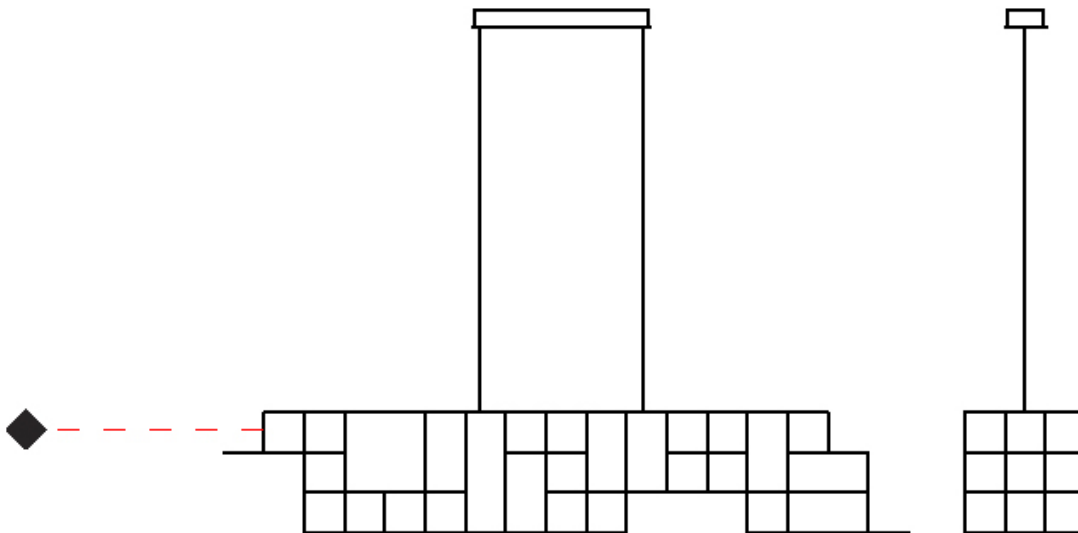

ORION HORIZONTAL SUSPENSION

D101564-

PROJECT

TYPE

SPECIFIER

QUANTITY

DATE

D