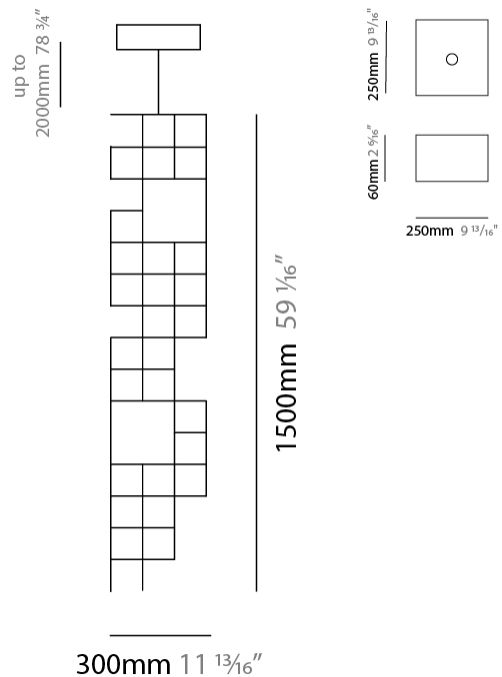

ORION VERTICAL SUSPENSION

D101566-

base number Finish
Options

1. To build a product code in our configurator select the specify button on the base model # product page
2. To build a manual product code on this datasheet choose from the options listed below in blue font and add the suffix to the base model #

GENERAL

Series: Orion
Subseries: Orion Vertical
Partner: Quasar
Division: Design
Installation: Suspension
Product Type: Chandelier
Mounting Location: Ceiling

PHYSICAL

Shape: Abstract
Length (mm): 300
Length (in): 11 ¹³/₁₆
Width (mm): 300
Width (in): 11 ¹³/₁₆
Height (mm): 1500
Height (in): 59 ¹/₁₆
Max. Overall Height (mm): 3500
Max. Overall Height (in): 137 ¹³/₁₆
Weight (kg): 3
Weight (lbs): 6.61
[Fixture Finish: NIC / BRA / BBR](#)
Fixture Material: Metal
Cable Details: 2000mm Cable
Upon Request: Custom Sizes

ELECTRICAL

Lamp Type: LED
Input Wattage (W): 80.4
Dimming: Non-Dimming / Phase Dimming (120vac Only)
Driver Included: Yes
Driver Location: Integrated
Driver Type: Constant Voltage - 120/277Vac
Driver Class: Class 2
Input Voltage (V): 120 - 277
Output Voltage (V): 12
Upon Request: 0-10Vdc dimming

LED

Number of LEDs: 134
Color Temperature (°K): 2800
Max. Delivered Lumen (lm): 1340
CRI: >95 CRI
Lamp Life (hrs): 50000

OPTICAL

RATINGS AND CERTIFICATIONS

Certified By: Certified for North American Standards
IP rating: IP20

PROJECT
TYPE
SPECIFIER
QUANTITY
DATE