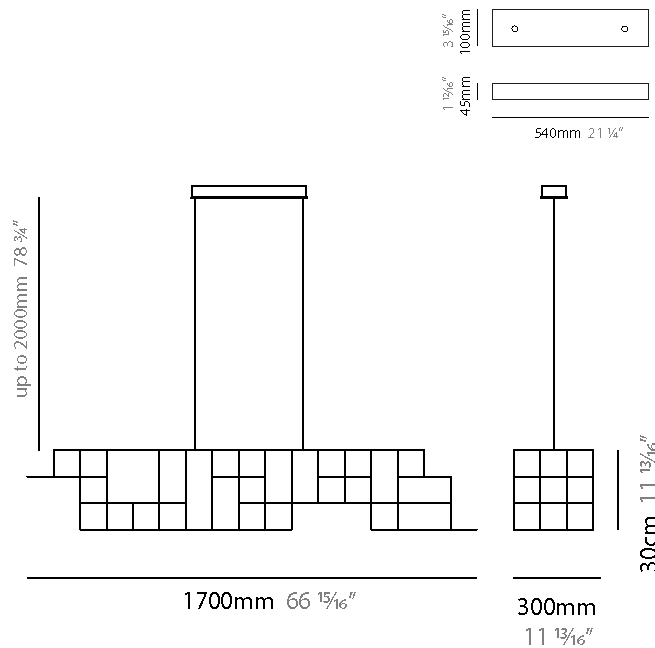

ORION HORIZONTAL SUSPENSION

D101504-

base number Finish
Options

1. To build a product code in our configurator select the specify button on the base model # product page
2. To build a manual product code on this datasheet choose from the options listed below in blue font and add the suffix to the base model #

GENERAL

Series: Orion
Subseries: Orion Horizontal
Partner: Quasar
Division: Design
Installation: Suspension
Product Type: Chandelier
Mounting Location: Ceiling

PHYSICAL

Shape: Abstract
Length (mm): 1700
Length (in): 66 ¹⁵/₁₆"
Width (mm): 300
Width (in): 11 ¹³/₁₆"
Height (mm): 300
Height (in): 11 ¹³/₁₆"
Max. Overall Height (mm): 2300
Max. Overall Height (in): 90 ⁷/₁₆"
Weight (kg): 11
Weight (lbs): 24.25
[Fixture Finish: NIC / BRA / BBR](#)
Fixture Material: Metal
Cable Details: 2000mm Cable
Upon Request: Custom Sizes

ELECTRICAL

Lamp Type: LED
Input Wattage (W): 88.8
Dimming: Non-Dimming / Phase Dimming (120vac Only)
Driver Included: Yes
Driver Location: Integrated
Driver Type: Constant Voltage - 120/277Vac
Driver Class: Class 2
Input Voltage (V): 120 - 277
Output Voltage (V): 12
Upon Request: 0-10Vdc dimming

LED

Number of LEDs: 148
Color Temperature (°K): 2800
Max. Delivered Lumen (lm): 1480
CRI: >95 CRI
Lamp Life (hrs): 50000

OPTICAL

RATINGS AND CERTIFICATIONS

Certified By: Certified for North American Standards
IP rating: IP20