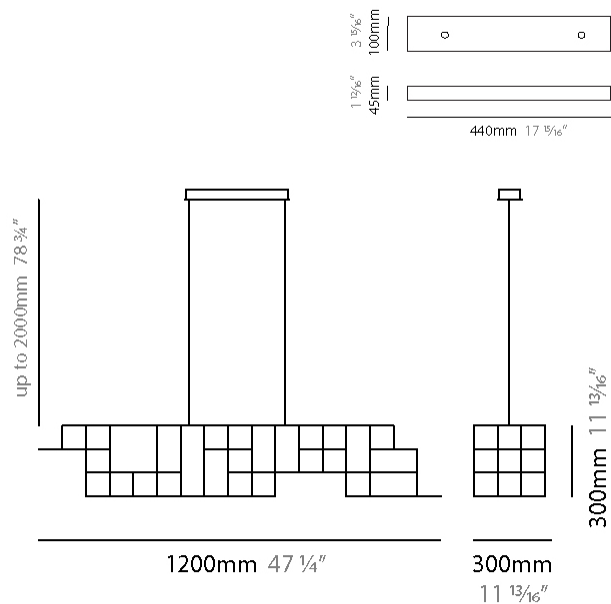

PROJECT	
TYPE	
SPECIFIER	
QUANTITY	
DATE	

ORION HORIZONTAL SUSPENSION

D101564-

base number Finish
Options

1. To build a product code in our configurator select the specify button on the base model # product page
2. To build a manual product code on this datasheet choose from the options listed below in blue font and add the suffix to the base model #

GENERAL

Series: Orion
Subseries: Orion Horizontal
Partner: Quasar
Division: Design
Installation: Suspension
Product Type: Chandelier
Mounting Location: Ceiling

PHYSICAL

Shape: Abstract
Length (mm): 1200
Length (in): 47 3/4
Width (mm): 300
Width (in): 11 13/16
Height (mm): 300
Height (in): 11 13/16
Max. Overall Height (mm): 2300
Max. Overall Height (in): 90 7/16
Weight (kg): 10
Weight (lbs): 22.05
[Fixture Finish: NIC / BRA / BBR](#)
Fixture Material: Metal
Cable Details: 2000mm Cable
Upon Request: Custom Sizes

ELECTRICAL

Lamp Type: LED
Input Wattage (W): 61.2
Dimming: Non-Dimming / Phase Dimming (120vac Only)
Driver Included: Yes
Driver Location: Integrated
Driver Type: Constant Voltage - 120/277Vac
Driver Class: Class 2
Input Voltage (V): 120 - 277
Output Voltage (V): 12
Upon Request: 0-10Vdc dimming

LED

Number of LEDs: 102
Color Temperature (°K): 2800
Max. Delivered Lumen (lm): 1020
CRI: >95 CRI
Lamp Life (hrs): 50000

OPTICAL

RATINGS AND CERTIFICATIONS

Certified By: Certified for North American Standards
IP rating: IP20