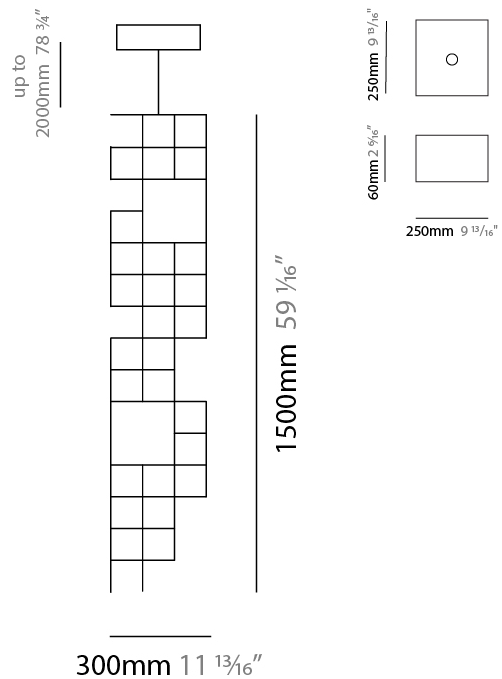

ORION VERTICAL SUSPENSION

D101566-

base number _____
Finish Options _____

1. To build a product code in our configurator select the specify button on the base model # product page
2. To build a manual product code on this datasheet choose from the options listed below in blue font and add the suffix to the base model #

GENERAL

Series: Orion
Subseries: Orion Vertical
Brand: Quasar
Division: Design
Mounting Type: Suspension
Mounting Location: Ceiling
Subcategory: Ambient

PHYSICAL

Shape: Abstract
Length (mm): 300
Length (in): 11 ¹³/₁₆
Width (mm): 300
Width (in): 11 ¹³/₁₆
Height (mm): 1500
Height (in): 59 ¹/₁₆
Max. Overall Height (mm): 3500
Max. Overall Height (in): 137 ¹³/₁₆
Light Distribution: Omnidirectional
Weight (kg): 3
Weight (lbs): 6.61
[Fixture Finish: NIC / BRA / BBR](#)
Fixture Material: Metal
Cable Details: 2000mm Cable
Upon Request: Custom Sizes

ELECTRICAL

Lamp Type: LED
Input Wattage (W): 80.4
Dimming: Non-Dimming / Phase Dimming (120vac Only)
Driver Included: Yes
Driver Location: Integrated
Driver Type: Constant Voltage - 120/277Vac
Driver Class: Class 2
Input Voltage (V): 120 - 277
Output Voltage (V): 12
Upon Request: 0-10Vdc dimming

LED

Number of LEDs: 134
Color Temperature (°K): 2800
Max. Delivered Lumen (lm): 1340
CRI: >95 CRI
Lamp Life (hrs): 50000

OPTICAL

RATINGS AND CERTIFICATIONS

Certified By: Certified for North American Standards
IP rating: IP20