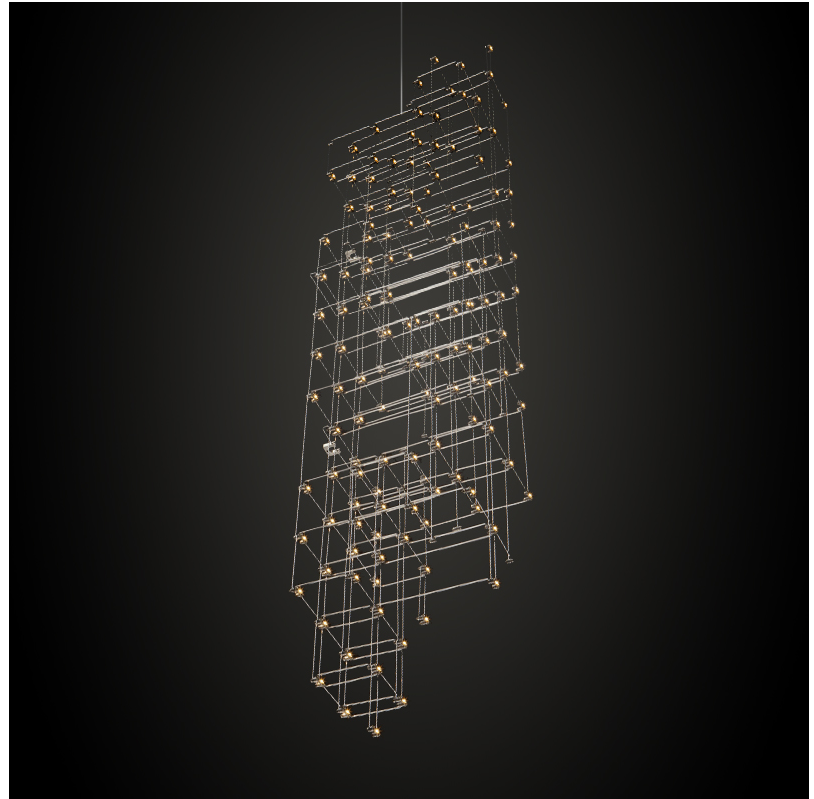

ORION VERTICAL SUSPENSION

D101566-

base number _____
 Finish Options _____

- To build a product code in our configurator select the specify button on the base model # product page
- To build a manual product code on this datasheet choose from the options listed below in blue font and add the suffix to the base model #

GENERAL

Series: Orion
 Subseries: Orion Vertical
 Brand: Quasar
 Division: Design
 Mounting Type: Suspension
 Mounting Location: Ceiling
 Subcategory: Ambient

PHYSICAL

Shape: Abstract
 Length (mm): 300
 Length (in): 11 ¹³/₁₆
 Width (mm): 300
 Width (in): 11 ¹³/₁₆
 Height (mm): 1500
 Height (in): 59 ¹/₁₆
 Max. Overall Height (mm): 3500
 Max. Overall Height (in): 137 ¹³/₁₆
 Light Distribution: Omnidirectional
 Weight (kg): 3
 Weight (lbs): 6.61
[Fixture Finish: NIC / BRA / BBR](#)
 Fixture Material: Metal
 Cable Details: 2000mm Cable
 Upon Request: Custom Sizes

ORION VERTICAL SUSPENSION

D101566-

PROJECT

TYPE

SPECIFIER

QUANTITY

DATE

D

GENERAL

Series: Orion
 Brand: Quasar
 Division: Design
 Mounting Type: Portable
 Mounting Location: Table
 Subcategory: Ambient

PHYSICAL

Shape: Abstract
 Length (mm): 300
 Length (in): 11 ¹³/₁₆
 Width (mm): 300
 Width (in): 11 ¹³/₁₆
 Height (mm): 560
 Height (in): 22 ¹/₁₆
 Light Distribution: Omnidirectional
 Weight (kg): 3
 Weight (lbs): 6.61
 Fixture Finish: [NIC / BRA / BBR](#)
 Fixture Material: Metal