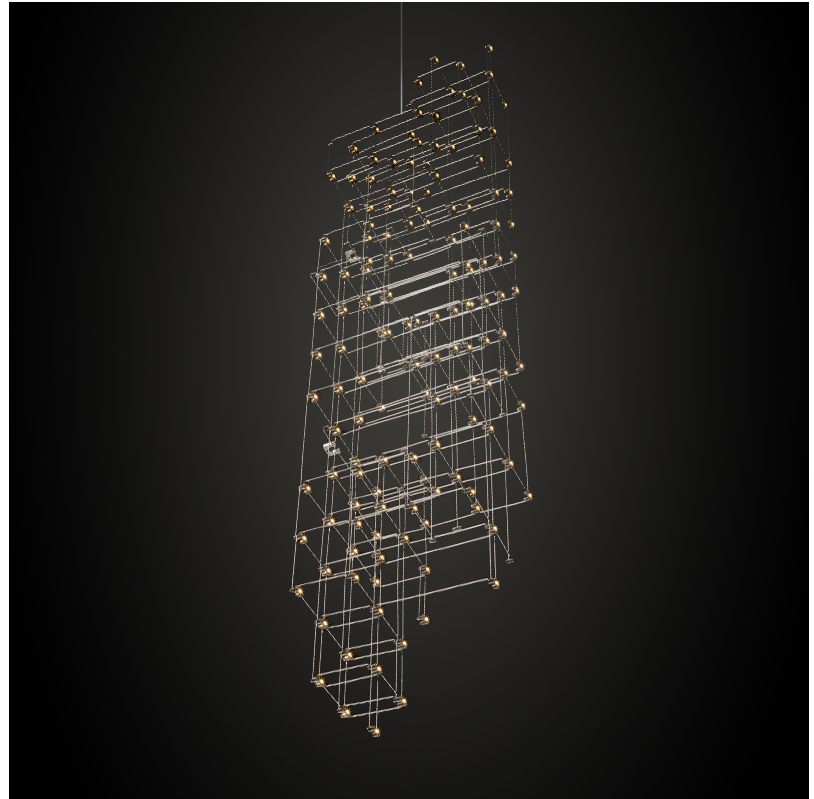

ORION VERTICAL SUSPENSION

D101566-

base number _____
 Finish Options _____

- To build a product code in our configurator select the specify button on the base model # product page
- To build a manual product code on this datasheet choose from the options listed below in blue font and add the suffix to the base model #

GENERAL

Series: Orion
 Subseries: Orion Vertical
 Partner: Quasar
 Division: Design
 Installation: Suspension
 Product Type: Chandelier
 Mounting Location: Ceiling

PHYSICAL

Shape: Abstract
 Length (mm): 300
 Length (in): 11 ¹³/₁₆
 Width (mm): 300
 Width (in): 11 ¹³/₁₆
 Height (mm): 1500
 Height (in): 59 ¹/₁₆
 Max. Overall Height (mm): 3500
 Max. Overall Height (in): 137 ¹³/₁₆
 Weight (kg): 3
 Weight (lbs): 6.61
[Fixture Finish: NIC / BRA / BBR](#)
 Fixture Material: Metal
 Cable Details: 2000mm Cable
 Upon Request: Custom Sizes

ORION VERTICAL SUSPENSION

D101566-

PROJECT

TYPE

SPECIFIER

QUANTITY

DATE

D