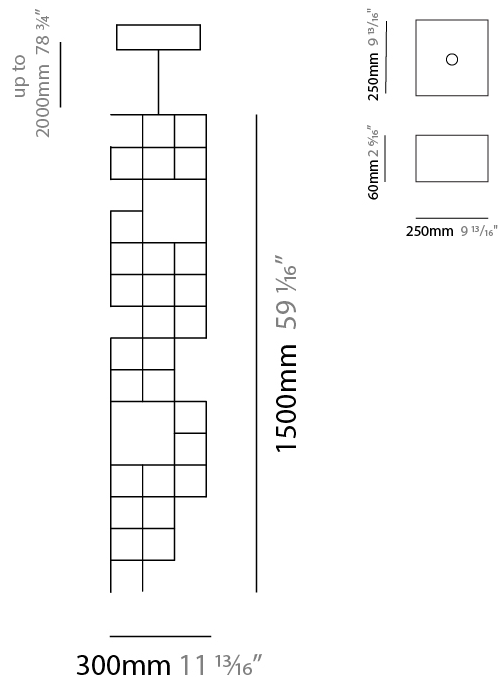

ORION VERTICAL SUSPENSION

D101566-

base number _____
Finish Options _____

1. To build a product code in our configurator select the specify button on the base model # product page
2. To build a manual product code on this datasheet choose from the options listed below in blue font and add the suffix to the base model #

GENERAL

Series: Orion
Subseries: Orion Vertical
Partner: Quasar
Division: Design
Installation: Suspension
Product Type: Chandelier
Mounting Location: Ceiling

PHYSICAL

Shape: Abstract
Length (mm): 300
Length (in): 11 ¹³/₁₆
Width (mm): 300
Width (in): 11 ¹³/₁₆
Height (mm): 1500
Height (in): 59 ¹/₁₆
Max. Overall Height (mm): 3500
Max. Overall Height (in): 137 ¹³/₁₆
Weight (kg): 3
Weight (lbs): 6.61
[Fixture Finish: NIC / BRA / BBR](#)
Fixture Material: Metal
Cable Details: 2000mm Cable
Upon Request: Custom Sizes

ELECTRICAL

Lamp Type: LED
Input Wattage (W): 80.4
Dimming: Non-Dimming / Phase Dimming (120vac Only)
Driver Included: Yes
Driver Location: Integrated
Driver Type: Constant Voltage - 120/277Vac
Driver Class: Class 2
Input Voltage (V): 120 - 277
Output Voltage (V): 12
Upon Request: 0-10Vdc dimming

LED

Number of LEDs: 134
Color Temperature (°K): 2800
Max. Delivered Lumen (lm): 1340
CRI: >95 CRI
Lamp Life (hrs): 50000

OPTICAL

RATINGS AND CERTIFICATIONS

Certified By: Certified for North American Standards
IP rating: IP20