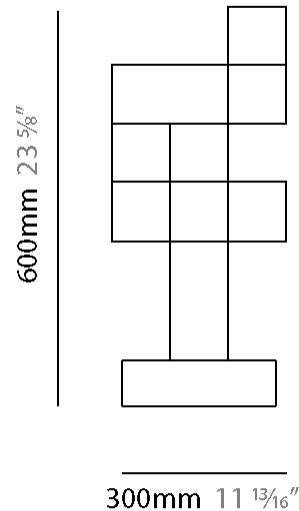

ORION PORTABLE

D104205-

base number Finish
Options

PROJECT
TYPE
SPECIFIER
QUANTITY
DATE

1. To build a product code in our configurator select the specify button on the base model # product page
2. To build a manual product code on this datasheet choose from the options listed below in blue font and add the suffix to the base model #

GENERAL

Series: Orion
Partner: Quasar
Division: Design
Installation: Portable
Product Type: Table
Mounting Location: Table

PHYSICAL

Shape: Abstract
Length (mm): 300
Length (in): 11 ¹³/₁₆
Width (mm): 300
Width (in): 11 ¹³/₁₆
Height (mm): 560
Height (in): 22 ¹/₁₆
Weight (kg): 3
Weight (lbs): 6.61
[Fixture Finish: NIC / BRA / BBR](#)
Fixture Material: Metal

ELECTRICAL

Lamp Type: LED
Input Wattage (W): 21
Dimming: Touch Dimming
Driver Location: Inline Transformer Plug
Input Voltage (V): 120
Output Voltage (V): 5

LED

Number of LEDs: 35
Color Temperature (°K): 2800
Max. Delivered Lumen (lm): 840
CRI: >90 CRI
Lamp Life (hrs): 50000

OPTICAL

RATINGS AND CERTIFICATIONS

Certified By: Certified for North American Standards
IP rating: IP20