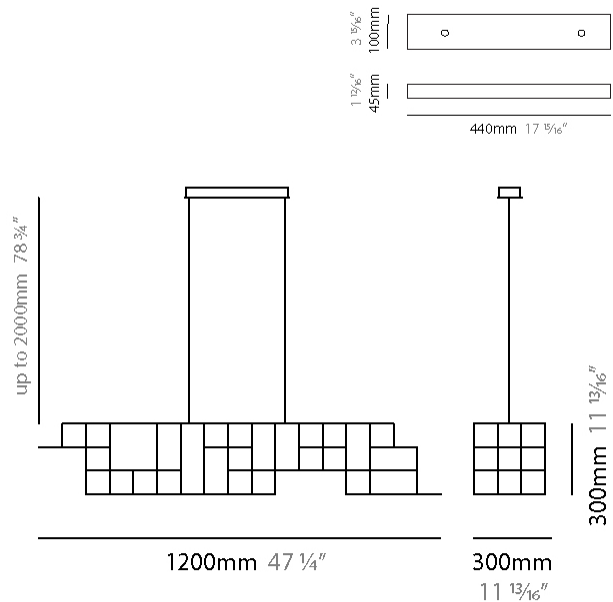

ORION HORIZONTAL SUSPENSION

D101564-

base number   Finish
Options

1. To build a product code in our configurator select the specify button on the base model # product page
2. To build a manual product code on this datasheet choose from the options listed below in blue font and add the suffix to the base model #

GENERAL

Series: Orion
Subseries: Orion Horizontal
Partner: Quasar
Division: Design
Installation: Suspension
Product Type: Chandelier
Mounting Location: Ceiling

PHYSICAL

Shape: Abstract
Length (mm): 1200
Length (in): 47 3/4
Width (mm): 300
Width (in): 11 13/16
Height (mm): 300
Height (in): 11 13/16
Max. Overall Height (mm): 2300
Max. Overall Height (in): 90 7/16
Weight (kg): 10
Weight (lbs): 22.05
[Fixture Finish: NIC / BRA / BBR](#)
Fixture Material: Metal
Cable Details: 2000mm Cable
Upon Request: Custom Sizes

ELECTRICAL

Lamp Type: LED
Input Wattage (W): 61.2
Dimming: Non-Dimming / Phase Dimming (120vac Only)
Driver Included: Yes
Driver Location: Integrated
Driver Type: Constant Voltage - 120/277Vac
Driver Class: Class 2
Input Voltage (V): 120 - 277
Output Voltage (V): 12
Upon Request: 0-10Vdc dimming

LED

Number of LEDs: 102
Color Temperature (°K): 2800
Max. Delivered Lumen (lm): 1020
CRI: >95 CRI
Lamp Life (hrs): 50000

OPTICAL

RATINGS AND CERTIFICATIONS

Certified By: Certified for North American Standards
IP rating: IP20