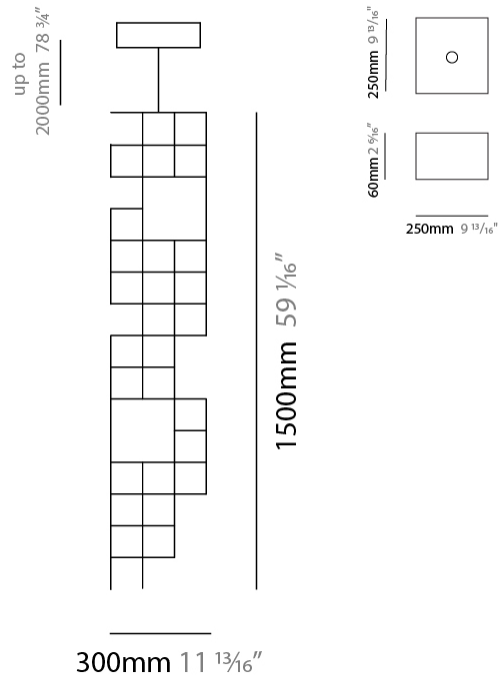

ORION VERTICAL SUSPENSION

D101566-

base number Finish
Options

PROJECT
TYPE
SPECIFIER
QUANTITY
DATE

1. To build a product code in our configurator select the specify button on the base model # product page
2. To build a manual product code on this datasheet choose from the options listed below in blue font and add the suffix to the base model #

GENERAL

Series: Orion
Subseries: Orion Vertical
Partner: Quasar
Division: Design
Installation: Suspension
Product Type: Chandelier
Mounting Location: Ceiling

PHYSICAL

Shape: Abstract
Length (mm): 300
Length (in): 11 ¹³/₁₆
Width (mm): 300
Width (in): 11 ¹³/₁₆
Height (mm): 1500
Height (in): 59 ¹/₁₆
Max. Overall Height (mm): 3500
Max. Overall Height (in): 137 ¹³/₁₆
Weight (kg): 3
Weight (lbs): 6.61
[Fixture Finish: NIC / BRA / BBR](#)
Fixture Material: Metal
Cable Details: 2000mm Cable
Upon Request: Custom Sizes

ELECTRICAL

Lamp Type: LED
Input Wattage (W): 80.4
Dimming: Non-Dimming / Phase Dimming (120vac Only)
Driver Included: Yes
Driver Location: Integrated
Driver Type: Constant Voltage - 120/277Vac
Driver Class: Class 2
Input Voltage (V): 120 - 277
Output Voltage (V): 12
Upon Request: 0-10Vdc dimming

LED

Number of LEDs: 134
Color Temperature (°K): 2800
Max. Delivered Lumen (lm): 1340
CRI: >95 CRI
Lamp Life (hrs): 50000

OPTICAL

RATINGS AND CERTIFICATIONS

Certified By: Certified for North American Standards
IP rating: IP20