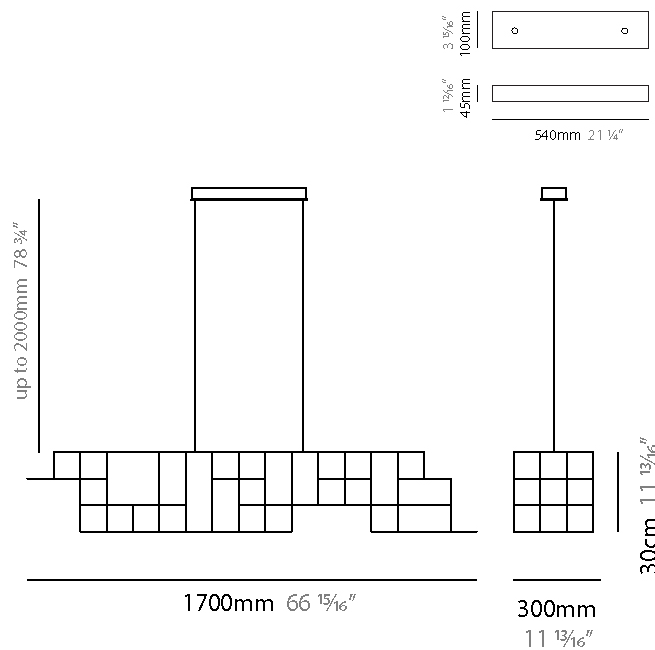

ORION HORIZONTAL SUSPENSION

D101504-

base number Finish
Options

1. To build a product code in our configurator select the specify button on the base model # product page
2. To build a manual product code on this datasheet choose from the options listed below in blue font and add the suffix to the base model #

GENERAL

Series: Orion
Subseries: Orion Horizontal
Partner: Quasar
Division: Design
Installation: Suspension
Product Type: Chandelier
Mounting Location: Ceiling

PHYSICAL

Shape: Abstract
Length (mm): 1700
Length (in): 66 ¹⁵/₁₆
Width (mm): 300
Width (in): 11 ¹³/₁₆
Height (mm): 300
Height (in): 11 ¹³/₁₆
Max. Overall Height (mm): 2300
Max. Overall Height (in): 90 ⁷/₁₆
Weight (kg): 11
Weight (lbs): 24.25
[Fixture Finish: NIC / BRA / BBR](#)
Fixture Material: Metal
Cable Details: 2000mm Cable
Upon Request: Custom Sizes

ELECTRICAL

Lamp Type: LED
Input Wattage (W): 88.8
Dimming: Non-Dimming / Phase Dimming (120vac Only)
Driver Included: Yes
Driver Location: Integrated
Driver Type: Constant Voltage - 120/277Vac
Driver Class: Class 2
Input Voltage (V): 120 - 277
Output Voltage (V): 12
Upon Request: 0-10Vdc dimming

LED

Number of LEDs: 148
Color Temperature (°K): 2800
Max. Delivered Lumen (lm): 1480
CRI: >95 CRI
Lamp Life (hrs): 50000

OPTICAL

RATINGS AND CERTIFICATIONS

Certified By: Certified for North American Standards
IP rating: IP20