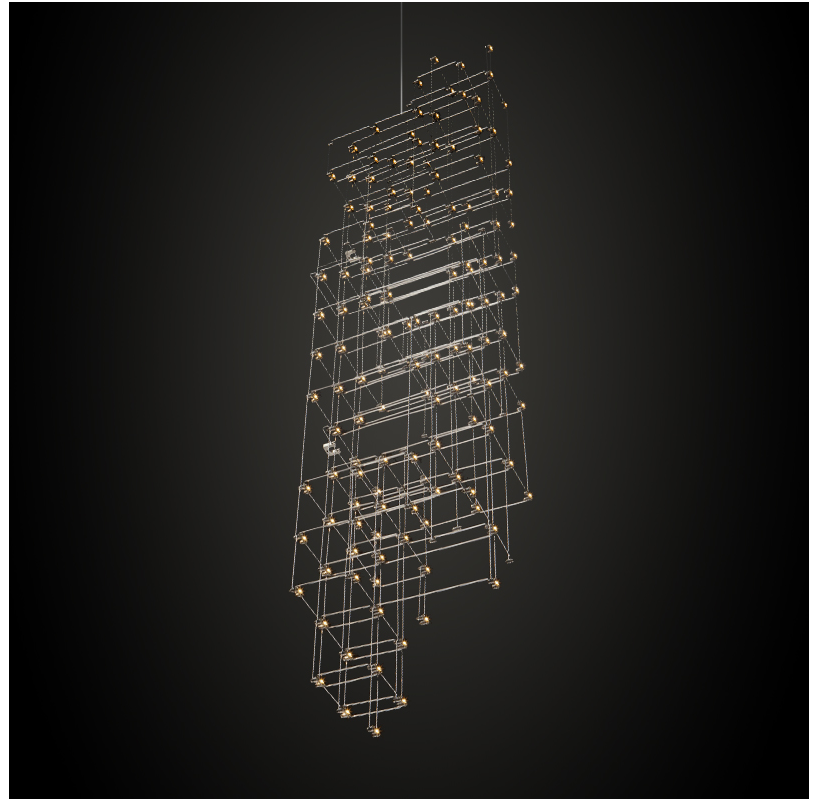

ORION VERTICAL SUSPENSION

D101566-

base number Finish
Options

PROJECT
TYPE
SPECIFIER
QUANTITY
DATE

1. To build a product code in our configurator select the specify button on the base model # product page
2. To build a manual product code on this datasheet choose from the options listed below in blue font and add the suffix to the base model #

GENERAL

Series: Orion
Subseries: Orion Vertical
Partner: Quasar
Division: Design
Installation: Suspension
Product Type: Chandelier
Mounting Location: Ceiling

PHYSICAL

Shape: Abstract
Length (mm): 300
Length (in): 11 ¹³/₁₆
Width (mm): 300
Width (in): 11 ¹³/₁₆
Height (mm): 1500
Height (in): 59 ¹/₁₆
Max. Overall Height (mm): 3500
Max. Overall Height (in): 137 ¹³/₁₆
Weight (kg): 3
Weight (lbs): 6.61
[Fixture Finish: NIC / BRA / BBR](#)
Fixture Material: Metal
Cable Details: 2000mm Cable
Upon Request: Custom Sizes

ELECTRICAL

Lamp Type: LED
Input Wattage (W): 80.4
Dimming: Non-Dimming / Phase Dimming (120vac Only)
Driver Included: Yes
Driver Location: Integrated
Driver Type: Constant Voltage - 120/277Vac
Driver Class: Class 2
Input Voltage (V): 120 - 277
Output Voltage (V): 12
Upon Request: 0-10Vdc dimming

LED

Number of LEDs: 134
Color Temperature (°K): 2800
Max. Delivered Lumen (lm): 1340
CRI: >95 CRI
Lamp Life (hrs): 50000

OPTICAL

RATINGS AND CERTIFICATIONS

Certified By: Certified for North American Standards
IP rating: IP20