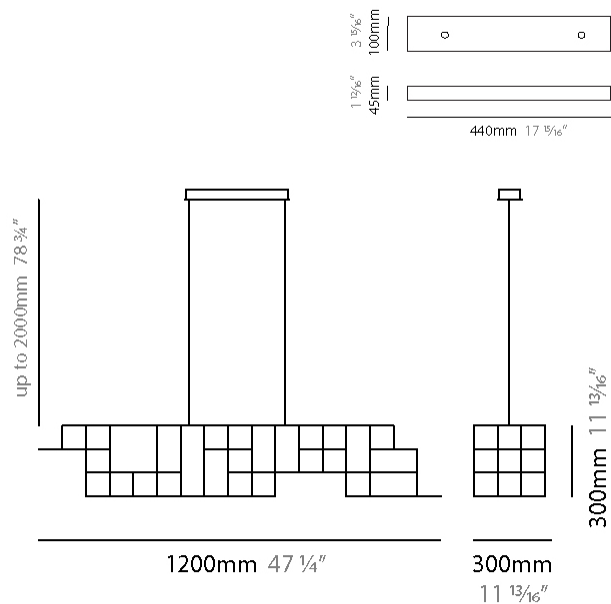

PROJECT	_____
TYPE	_____
SPECIFIER	_____
QUANTITY	_____
DATE	_____

ORION HORIZONTAL SUSPENSION

D101564-

base number Finish
Options

1. To build a product code in our configurator select the specify button on the base model # product page
2. To build a manual product code on this datasheet choose from the options listed below in blue font and add the suffix to the base model #

GENERAL

Series: Orion
Subseries: Orion Horizontal
Partner: Quasar
Division: Design
Installation: Suspension
Product Type: Chandelier
Mounting Location: Ceiling

PHYSICAL

Shape: Abstract
Length (mm): 1200
Length (in): 47 3/4
Width (mm): 300
Width (in): 11 13/16
Height (mm): 300
Height (in): 11 13/16
Max. Overall Height (mm): 2300
Max. Overall Height (in): 90 7/16
Weight (kg): 10
Weight (lbs): 22.05
[Fixture Finish: NIC / BRA / BBR](#)
Fixture Material: Metal
Cable Details: 2000mm Cable
Upon Request: Custom Sizes

ELECTRICAL

Lamp Type: LED
Input Wattage (W): 61.2
Dimming: Non-Dimming / Phase Dimming (120vac Only)
Driver Included: Yes
Driver Location: Integrated
Driver Type: Constant Voltage - 120/277Vac
Driver Class: Class 2
Input Voltage (V): 120 - 277
Output Voltage (V): 12
Upon Request: 0-10Vdc dimming

LED

Number of LEDs: 102
Color Temperature (°K): 2800
Max. Delivered Lumen (lm): 1020
CRI: >95 CRI
Lamp Life (hrs): 50000

OPTICAL

RATINGS AND CERTIFICATIONS

Certified By: Certified for North American Standards
IP rating: IP20