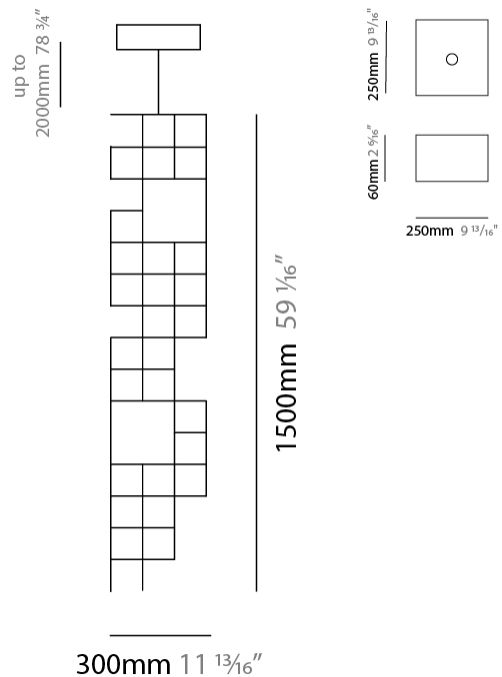

ORION VERTICAL SUSPENSION

D101566-

base number Finish
Options

PROJECT
TYPE
SPECIFIER
QUANTITY
DATE

1. To build a product code in our configurator select the specify button on the base model # product page
2. To build a manual product code on this datasheet choose from the options listed below in blue font and add the suffix to the base model #

GENERAL

Series: Orion
Subseries: Orion Vertical
Partner: Quasar
Division: Design
Installation: Suspension
Product Type: Chandelier
Mounting Location: Ceiling

PHYSICAL

Shape: Abstract
Length (mm): 300
Length (in): 11 ¹³/₁₆
Width (mm): 300
Width (in): 11 ¹³/₁₆
Height (mm): 1500
Height (in): 59 ¹/₁₆
Max. Overall Height (mm): 3500
Max. Overall Height (in): 137 ¹³/₁₆
Weight (kg): 3
Weight (lbs): 6.61
[Fixture Finish: NIC / BRA / BBR](#)
Fixture Material: Metal
Cable Details: 2000mm Cable
Upon Request: Custom Sizes

ELECTRICAL

Lamp Type: LED
Input Wattage (W): 80.4
Dimming: Non-Dimming / Phase Dimming (120vac Only)
Driver Included: Yes
Driver Location: Integrated
Driver Type: Constant Voltage - 120/277Vac
Driver Class: Class 2
Input Voltage (V): 120 - 277
Output Voltage (V): 12
Upon Request: 0-10Vdc dimming

LED

Number of LEDs: 134
Color Temperature (°K): 2800
Max. Delivered Lumen (lm): 1340
CRI: >95 CRI
Lamp Life (hrs): 50000

OPTICAL

RATINGS AND CERTIFICATIONS

Certified By: Certified for North American Standards
IP rating: IP20