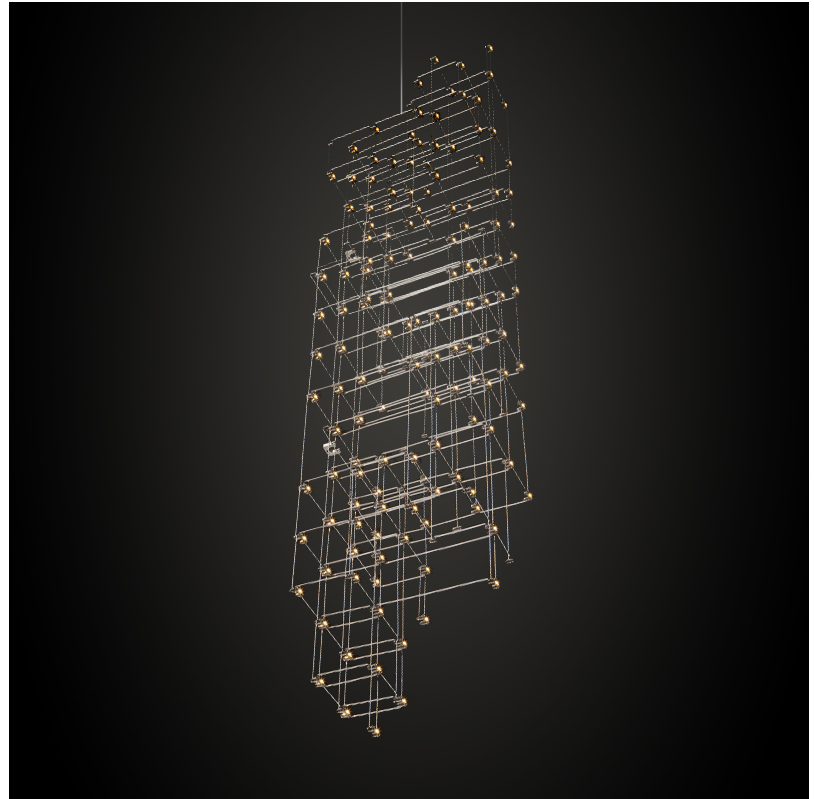

ORION VERTICAL SUSPENSION

D101566-

base number _____
Finish Options _____

1. To build a product code in our configurator select the specify button on the base model # product page
2. To build a manual product code on this datasheet choose from the options listed below in blue font and add the suffix to the base model #

GENERAL

Series: Orion
Subseries: Orion Vertical
Brand: Quasar
Division: Design
Mounting Type: Suspension
Mounting Location: Ceiling
Subcategory: Ambient

PHYSICAL

Shape: Abstract
Length (mm): 300
Length (in): 11 ¹³/₁₆
Width (mm): 300
Width (in): 11 ¹³/₁₆
Height (mm): 1500
Height (in): 59 ¹/₁₆
Max. Overall Height (mm): 3500
Max. Overall Height (in): 137 ¹³/₁₆
Light Distribution: Omnidirectional
Weight (kg): 3
Weight (lbs): 6.61
Fixture Finish: [NIC](#) / [BRA](#) / [BBR](#)
Fixture Material: Metal
Cable Details: 2000mm Cable
Upon Request: Custom Sizes

ELECTRICAL

Lamp Type: LED
Input Wattage (W): 80.4
Dimming: Non-Dimming / Phase Dimming (120vac Only)
Driver Included: Yes
Driver Location: Integrated
Driver Type: Constant Voltage - 120/277Vac
Driver Class: Class 2
Input Voltage (V): 120 - 277
Output Voltage (V): 12
Upon Request: 0-10Vdc dimming

LED

Number of LEDs: 134
Color Temperature (°K): 2800
Max. Delivered Lumen (lm): 1340
CRI: >95 CRI
Lamp Life (hrs): 50000

OPTICAL

RATINGS AND CERTIFICATIONS

Certified By: Certified for North American Standards
IP rating: IP20