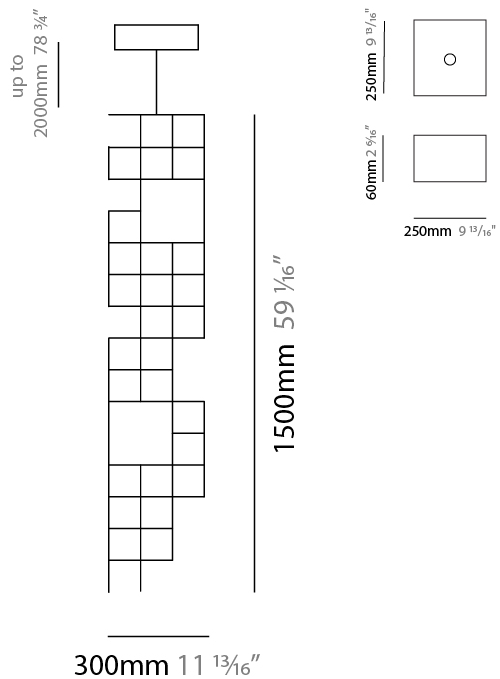

ORION VERTICAL SUSPENSION

D101566-

base number _____
Finish Options _____

1. To build a product code in our configurator select the specify button on the base model # product page
2. To build a manual product code on this datasheet choose from the options listed below in blue font and add the suffix to the base model #

GENERAL

Series: Orion
Subseries: Orion Vertical
Brand: Quasar
Division: Design
Mounting Type: Suspension
Mounting Location: Ceiling
Subcategory: Ambient

PHYSICAL

Shape: Abstract
Length (mm): 300
Length (in): 11 ¹³/₁₆
Width (mm): 300
Width (in): 11 ¹³/₁₆
Height (mm): 1500
Height (in): 59 ¹/₁₆
Max. Overall Height (mm): 3500
Max. Overall Height (in): 137 ¹³/₁₆
Light Distribution: Omnidirectional
Weight (kg): 3
Weight (lbs): 6.61
Fixture Finish: [NIC](#) / [BRA](#) / [BBR](#)
Fixture Material: Metal
Cable Details: 2000mm Cable
Upon Request: Custom Sizes

ELECTRICAL

Lamp Type: LED
Input Wattage (W): 80.4
Dimming: Non-Dimming / Phase Dimming (120vac Only)
Driver Included: Yes
Driver Location: Integrated
Driver Type: Constant Voltage - 120/277Vac
Driver Class: Class 2
Input Voltage (V): 120 - 277
Output Voltage (V): 12
Upon Request: 0-10Vdc dimming

LED

Number of LEDs: 134
Color Temperature (°K): 2800
Max. Delivered Lumen (lm): 1340
CRI: >95 CRI
Lamp Life (hrs): 50000

OPTICAL

RATINGS AND CERTIFICATIONS

Certified By: Certified for North American Standards
IP rating: IP20