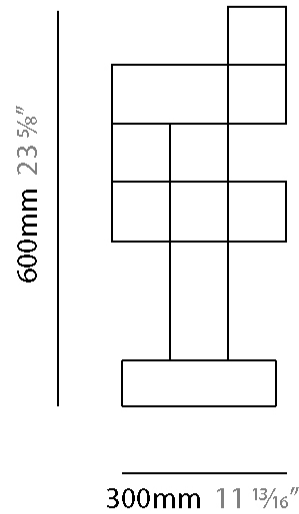

ORION PORTABLE

D104205-

base number Finish
Options

PROJECT
TYPE
SPECIFIER
QUANTITY
DATE

1. To build a product code in our configurator select the specify button on the base model # product page
2. To build a manual product code on this datasheet choose from the options listed below in blue font and add the suffix to the base model #

GENERAL

Series: Orion
Brand: Quasar
Division: Design
Mounting Type: Portable
Mounting Location: Table
Subcategory: Ambient

PHYSICAL

Shape: Abstract
Length (mm): 300
Length (in): 11 ¹³/₁₆
Width (mm): 300
Width (in): 11 ¹³/₁₆
Height (mm): 560
Height (in): 22 ¹/₁₆
Light Distribution: Omnidirectional
Weight (kg): 3
Weight (lbs): 6.61
Fixture Finish: [NIC / BRA / BBR](#)
Fixture Material: Metal

ELECTRICAL

Lamp Type: LED
Input Wattage (W): 21
Dimming: Touch Dimming
Driver Location: Inline Transformer Plug
Input Voltage (V): 120
Output Voltage (V): 5

LED

Number of LEDs: 35
Color Temperature (°K): 2800
Max. Delivered Lumen (lm): 840
CRI: >90 CRI
Lamp Life (hrs): 50000

OPTICAL

RATINGS AND CERTIFICATIONS

Certified By: Certified for North American Standards
IP rating: IP20