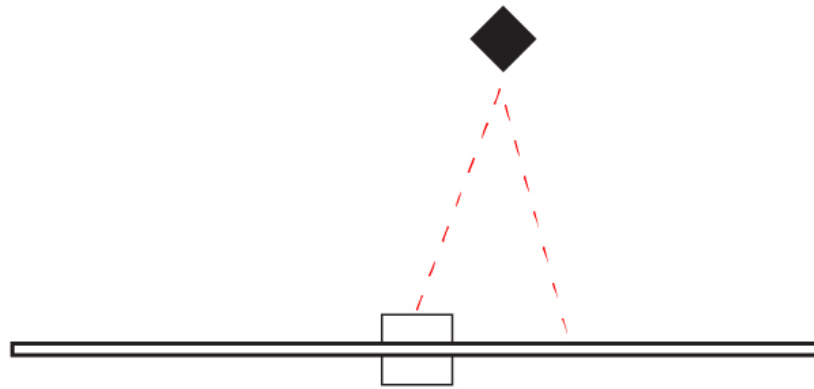

D43016-

PROJECT

TYPE

SPECIFIER

QUANTITY

DATE

D