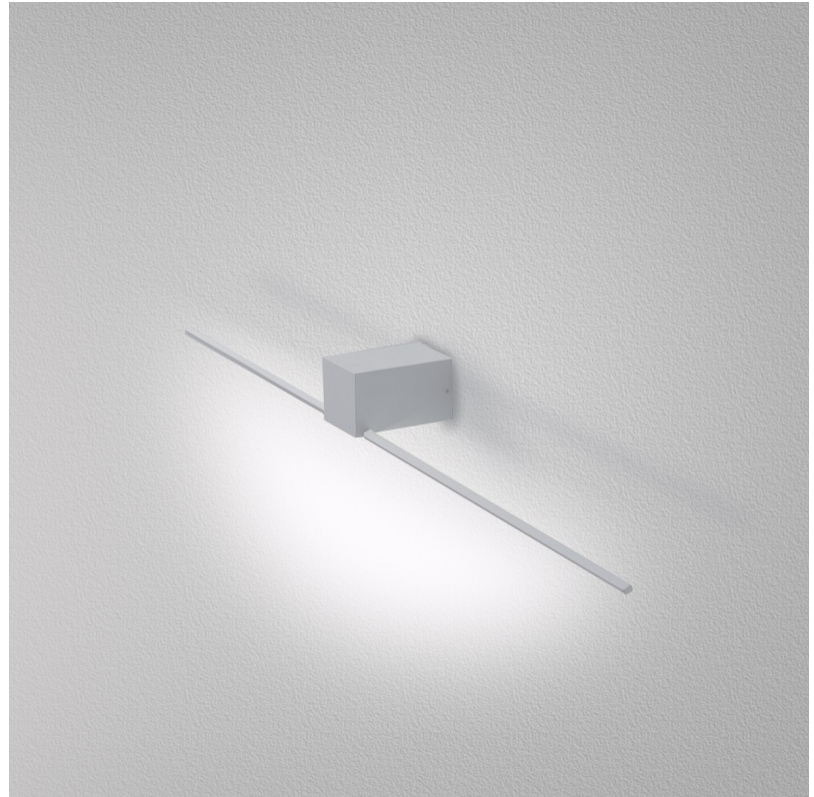

PROJECT
TYPE
SPECIFIER
QUANTITY
DATE

ORIZZONTE SURFACE

D43016- -
base number   Color   Finish
                         Temperature   Options

1. To build a product code in our configurator select the specify button on the base model # product page
2. To build a manual product code on this datasheet choose from the options listed below in blue font and add the suffix to the base model #

GENERAL

Series: Orizzonte
Partner: Icone
Division: Design
Installation: Surface
Product Type: Picture Light
Mounting Location: Wall
Light Distribution: Direct / Indirect

PHYSICAL

Shape: Rectangle
Length (mm): 500
Length (in): 19 ¹¹/₁₆
Height (mm): 60
Height (in): 2 ³/₈
Extension (mm): 100
Extension (in): 3 ¹⁵/₁₆
Fixture Finish: WHI / CHR / BGD
Fixture Material: Brass

ELECTRICAL

Lamp Type: LED
Total Output Wattage (W): 4.8
Dimming: Non-Dimming / Phase Dimming (120vac Only)
Driver Included: Yes
Driver Location: Integrated
Driver Type: Constant Current - 120Vac
Driver Class: Class 2
Input Voltage (V): 120 - 277
Output Voltage (V): 12
Upon Request: (Not included - see components) Remote: 0-10Vdc dimming / Non-dimming 120/277Vac

LED

Color Temperature (°K): 2700 / 3000
Nominal Lumen (lm): 440
CRI: >90 CRI
Lamp Life (hrs): 50000

OPTICAL

RATINGS AND CERTIFICATIONS

Certified By: Certified for North American Standards
IP rating: IP20