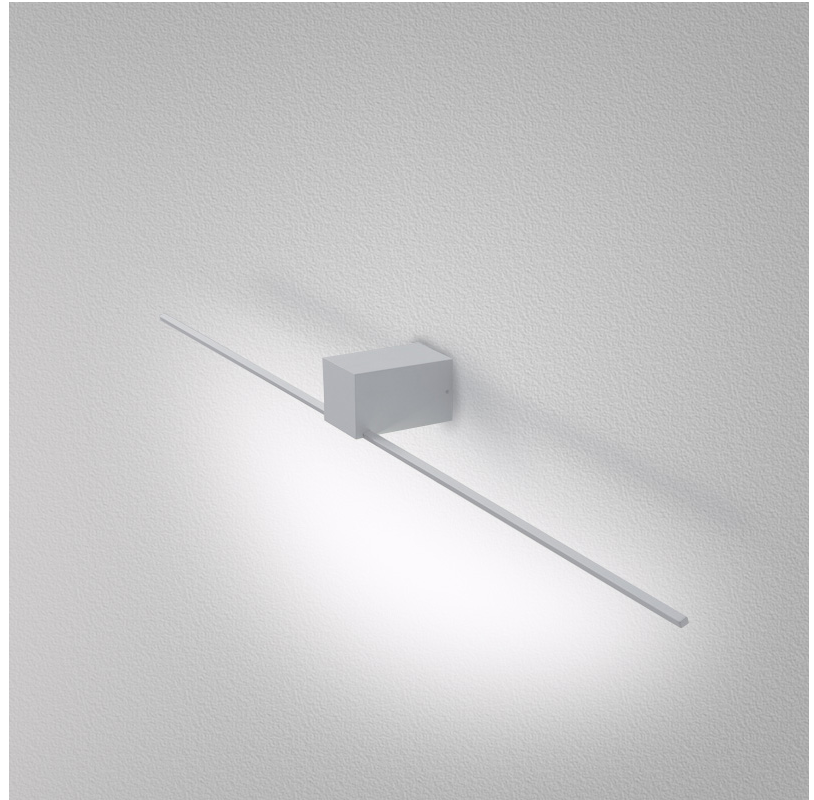

ORIZZONTE SURFACE

D43013-

base number
Color   Finish
Temperature   Options

1. To build a product code in our configurator select the specify button on the base model # product page
2. To build a manual product code on this datasheet choose from the options listed below in blue font and add the suffix to the base model #

GENERAL

Series: Orizzonte
Partner: Icone
Division: Design
Installation: Surface
Product Type: Picture Light
Mounting Location: Wall
Light Distribution: Direct / Indirect

PHYSICAL

Shape: Rectangle
Length (mm): 700
Length (in): 27 ⁹/₁₆
Height (mm): 60
Depth (mm): 100
Height (in): 2 ³/₈
Depth (in): 3 ¹⁵/₁₆
[Fixture Finish: WHI / CHR / BGD](#)
Fixture Material: Brass

ELECTRICAL

Lamp Type: LED
Total Output Wattage (W): 7.92
Dimming: Non-Dimmable
Driver Included: Yes
Driver Location: Integrated
Driver Type: Constant Voltage- 120Vac
Driver Class: Class 2
Input Voltage (V): 120 - 277
Output Voltage (V): 12
Upon Request: Remote: 0-10Vdc dimming / Phase dimming / Non-dimming 120/277Vac

LED

[Color Temperature (°K): 2700 / 3000](#)
Nominal Lumen (lm): 660
CRI: >90 CRI
Lamp Life (hrs): 50000

OPTICAL

RATINGS AND CERTIFICATIONS

Certified By: Certified for North American Standards
IP rating: IP20

PROJECT	_____
TYPE	_____
SPECIFIER	_____
QUANTITY	_____
DATE	_____

700mm 27 ⁹/₁₆"