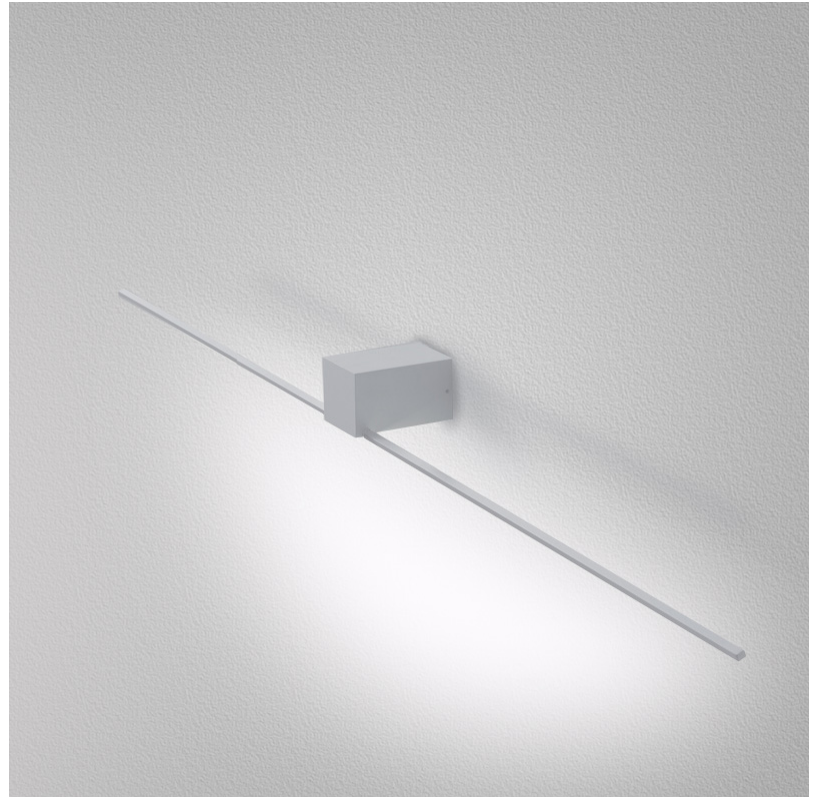

PROJECT
TYPE
SPECIFIER
QUANTITY
DATE

ORIZZONTE SURFACE

D43017- -
base number   Color   Finish
                         Temperature   Options

1. To build a product code in our configurator select the specify button on the base model # product page
2. To build a manual product code on this datasheet choose from the options listed below in blue font and add the suffix to the base model #

GENERAL

Series: Orizzonte
Partner: Icone
Division: Design
Installation: Surface
Product Type: Picture Light
Mounting Location: Wall
Light Distribution: Direct / Indirect

PHYSICAL

Shape: Rectangle
Length (mm): 900
Length (in): 35 ⁷/₁₆
Height (mm): 60
Height (in): 2 ³/₈
Extension (mm): 100
Extension (in): 3 ¹⁵/₁₆
Fixture Finish: WHI / CHR / BGD
Fixture Material: Brass

ELECTRICAL

Lamp Type: LED
Total Output Wattage (W): 10.56
Dimming: Non-Dimmable
Driver Included: Yes
Driver Location: Integrated
Driver Type: Constant Current - 120Vac
Driver Class: Class 2
Input Voltage (V): 120 - 277
Output Voltage (V): 12
Upon Request: Remote: 0-10Vdc dimming / Non-dimming / Phase Dimming 120/277Vac

LED

Color Temperature (°K): 2700 / 3000
Nominal Lumen (lm): 880
CRI: >90 CRI
Lamp Life (hrs): 50000

OPTICAL

RATINGS AND CERTIFICATIONS

Certified By: Certified for North American Standards
IP rating: IP20

900mm 35 ⁷/₁₆"