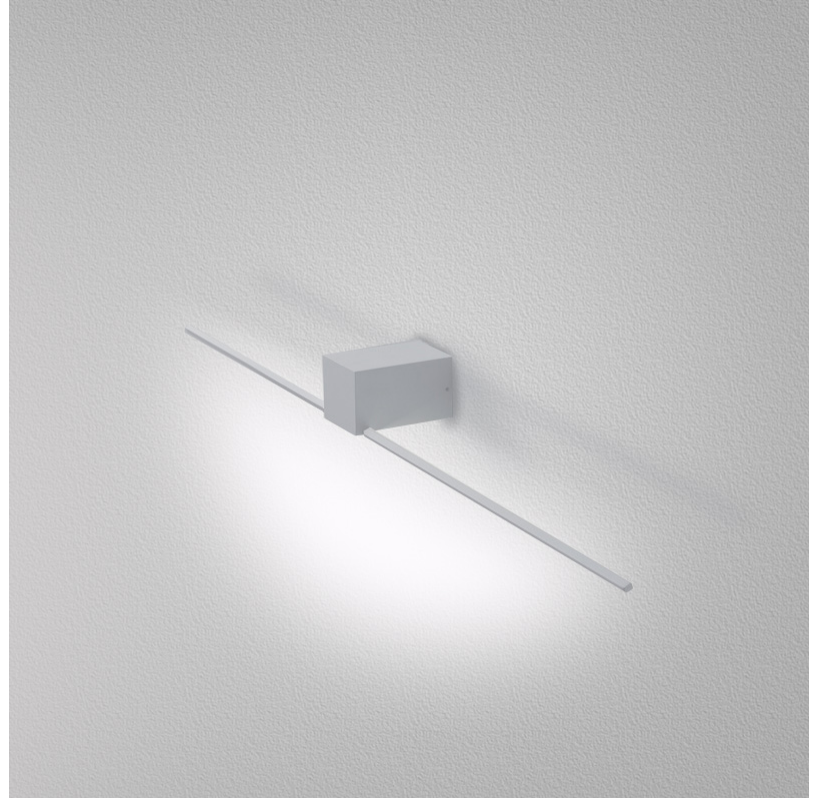

ORIZZONTE SURFACE

D43016- -

base number
Color   Finish
Temperature   Options

1. To build a product code in our configurator select the specify button on the base model # product page
2. To build a manual product code on this datasheet choose from the options listed below in blue font and add the suffix to the base model #

GENERAL

Series: Orizzonte
Brand: Icone
Division: Design
Mounting Type: Surface
Mounting Location: Wall
Subcategory: Picture Light

PHYSICAL

Shape: Rectangle
Length (mm): 500
Length (in): 19 ¹¹/₁₆
Height (mm): 60
Height (in): 2 ³/₈
Extension (mm): 100
Extension (in): 3 ¹⁵/₁₆
Light Distribution: Direct / Indirect
Fixture Finish: WHI / CHR / BGD
Fixture Material: Brass

ELECTRICAL

Lamp Type: LED
Total Output Wattage (W): 4.8
Dimming: Non-Dimming / Phase Dimming (120vac Only)
Driver Included: Yes
Driver Location: Integrated
Driver Type: Constant Current - 120Vac
Driver Class: Class 2
Input Voltage (V): 120 - 277
Output Voltage (V): 12
Upon Request: (Not included - see components) Remote: 0-10Vdc dimming / Non-dimming 120/277Vac

LED

Color Temperature (°K): 2700 / 3000
Nominal Lumen (lm): 440
CRI: >90 CRI
Lamp Life (hrs): 50000

OPTICAL

RATINGS AND CERTIFICATIONS

Certified By: Certified for North American Standards
IP rating: IP20

PROJECT
TYPE
SPECIFIER
QUANTITY
DATE