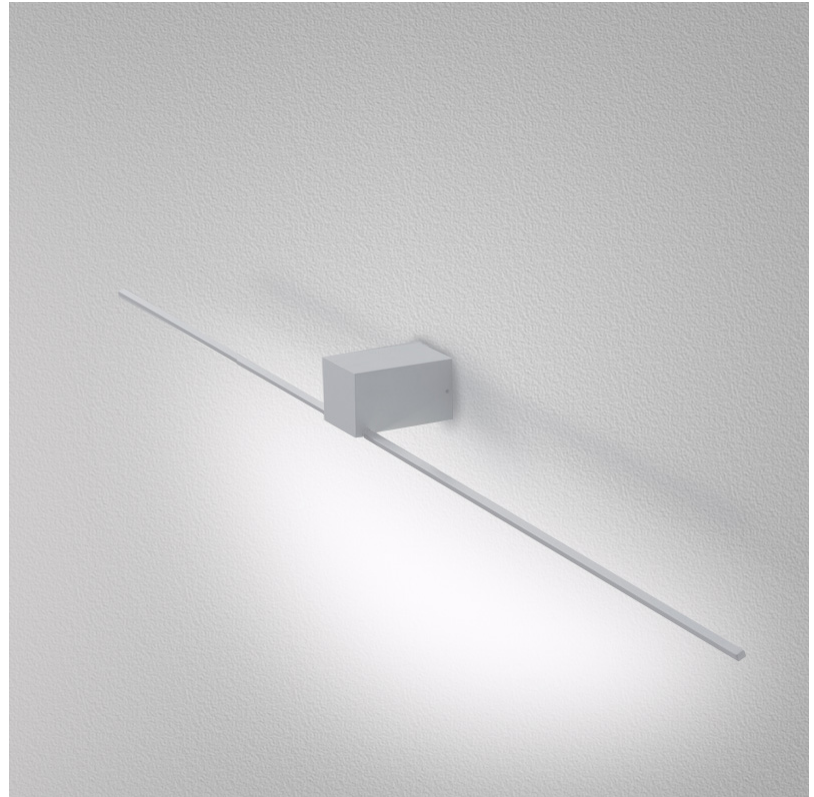

PROJECT
TYPE
SPECIFIER
QUANTITY
DATE

ORIZZONTE SURFACE

D43017- -
base number   Color   Finish
                         Temperature   Options

1. To build a product code in our configurator select the specify button on the base model # product page
2. To build a manual product code on this datasheet choose from the options listed below in blue font and add the suffix to the base model #

GENERAL

Series: Orizzonte
Brand: Icone
Division: Design
Mounting Type: Surface
Mounting Location: Wall
Subcategory: Picture Light

PHYSICAL

Shape: Rectangle
Length (mm): 900
Length (in): 35 ⁷/₁₆
Height (mm): 60
Height (in): 2 ³/₈
Extension (mm): 100
Extension (in): 3 ¹⁵/₁₆
Light Distribution: Direct / Indirect
Fixture Finish: WHI / CHR / BGD
Fixture Material: Brass

ELECTRICAL

Lamp Type: LED
Total Output Wattage (W): 10.56
Dimming: Non-Dimming / Phase Dimming (120vac Only)
Driver Included: Yes
Driver Location: Integrated
Driver Type: Constant Current - 120Vac
Driver Class: Class 2
Input Voltage (V): 120 - 277
Output Voltage (V): 12
Upon Request: Remote: 0-10Vdc dimming / Non-dimming 120/277Vac

LED

Color Temperature (°K): 2700 / 3000
Nominal Lumen (lm): 880
CRI: >90 CRI
Lamp Life (hrs): 50000

OPTICAL

RATINGS AND CERTIFICATIONS

Certified By: Certified for North American Standards
IP rating: IP20

900mm 35 ⁷/₁₆"