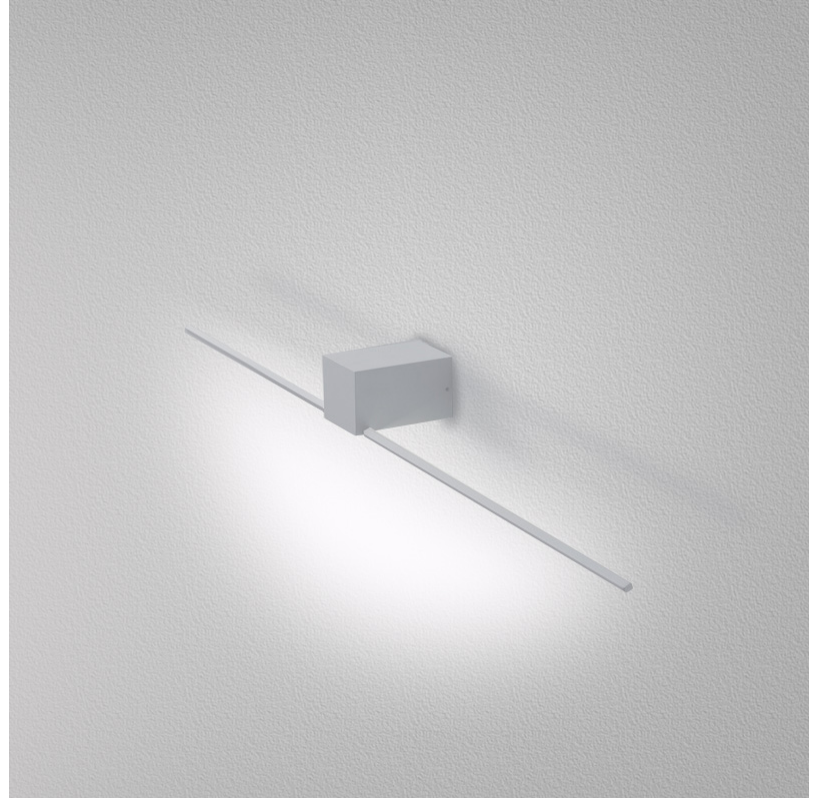

ORIZZONTE SURFACE

D43016-

base number
Color   Finish
Temperature   Options

1. To build a product code in our configurator select the specify button on the base model # product page
2. To build a manual product code on this datasheet choose from the options listed below in blue font and add the suffix to the base model #

GENERAL

Series: Orizzonte

Brand: Icone

Division: Design

Mounting Type: Surface

Mounting Location: Wall

Subcategory: Picture Light

PHYSICAL

Shape: Rectangle

Length (mm): 500

Length (in): 19 ¹¹/₁₆

Height (mm): 60

Height (in): 2 ³/₈

Extension (mm): 100

Extension (in): 3 ¹⁵/₁₆

Light Distribution: Direct / Indirect

Fixture Finish: WHI / CHR / BGD

Fixture Material: Brass

ELECTRICAL

Lamp Type: LED

Total Output Wattage (W): 4.8

Dimming: Non-Dimming / Phase Dimming (120vac Only)

Driver Included: Yes

Driver Location: Integrated

Driver Type: Constant Current - 120Vac

Driver Class: Class 2

Input Voltage (V): 120 - 277

Output Voltage (V): 12

Upon Request: (Not included - see components) Remote: 0-10Vdc dimming / Non-dimming 120/277Vac

LED

Color Temperature (°K): 2700 / 3000

Nominal Lumen (lm): 440

CRI: >90 CRI

Lamp Life (hrs): 50000

OPTICAL

RATINGS AND CERTIFICATIONS

Certified By: Certified for North American Standards

IP rating: IP20

500mm 19 ¹¹/₁₆"