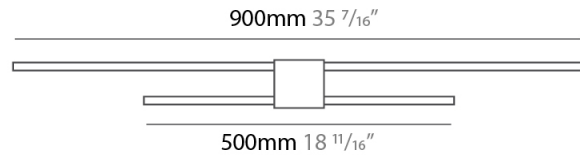

ORIZZONTE SURFACE

D43022-

base number
Color   Finish
Temperature   Options

1. To build a product code in our configurator select the specify button on the base model # product page
2. To build a manual product code on this datasheet choose from the options listed below in blue font and add the suffix to the base model #

GENERAL

Series: Orizzonte
Brand: Icone
Division: Design
Mounting Type: Surface
Mounting Location: Wall
Subcategory: Picture Light

PHYSICAL

Shape: Rectangle
Length (mm): 900
Length (in): 35 ⁷/₁₆
Height (mm): 60
Height (in): 2 ³/₈
Extension (mm): 100
Extension (in): 3 ¹⁵/₁₆
Light Distribution: Direct / Indirect
Fixture Finish: WHI / CHR / BGD
Fixture Material: Brass

ELECTRICAL

Lamp Type: LED
Total Output Wattage (W): 15.36
Dimming: Non-Dimmable
Driver Included: Yes
Driver Location: Integrated
Driver Type: Constant Current - 120Vac
Driver Class: Class 2
Input Voltage (V): 120 - 277
Output Voltage (V): 12
Upon Request: (Not included - see components) Remote: 0-10Vdc dimming / Non-dimming 120/277Vac / Phase dimming 120Vac (ELV - Trailing Edge)

LED

Color Temperature (°K): 2700 / 3000
Nominal Lumen (lm): 1320
CRI: >90 CRI
Lamp Life (hrs): 50000

OPTICAL

RATINGS AND CERTIFICATIONS

Certified By: Certified for North American Standards
IP rating: IP20

PROJECT
TYPE
SPECIFIER
QUANTITY
DATE