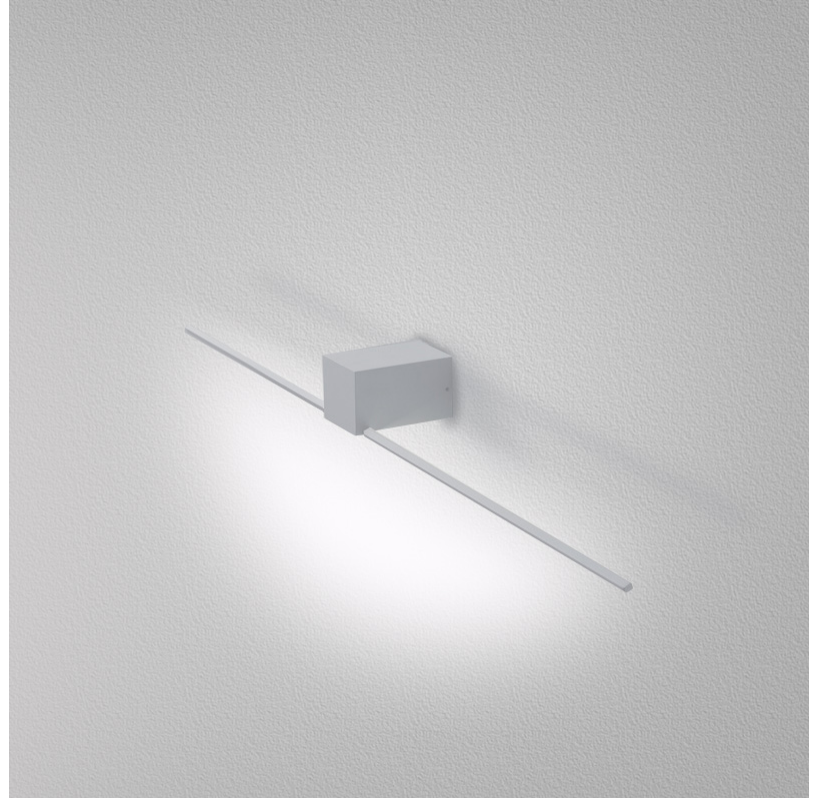

PROJECT
TYPE
SPECIFIER
QUANTITY
DATE

ORIZZONTE SURFACE

D43016-

base number
Color   Finish
Temperature   Options

1. To build a product code in our configurator select the specify button on the base model # product page
2. To build a manual product code on this datasheet choose from the options listed below in blue font and add the suffix to the base model #

GENERAL

Series: Orizzonte
Brand: Icone
Division: Design
Mounting Type: Surface
Mounting Location: Wall
Subcategory: Picture Light

PHYSICAL

Shape: Rectangle
Length (mm): 500
Length (in): 19 ¹¹/₁₆
Height (mm): 60
Height (in): 2 ³/₈
Extension (mm): 100
Extension (in): 3 ¹⁵/₁₆
Light Distribution: Direct / Indirect
Fixture Finish: WHI / CHR / BGD
Fixture Material: Brass

ELECTRICAL

Lamp Type: LED
Total Output Wattage (W): 4.8
Dimming: Non-Dimming / Phase Dimming (120vac Only)
Driver Included: Yes
Driver Location: Integrated
Driver Type: Constant Current - 120Vac
Driver Class: Class 2
Input Voltage (V): 120 - 277
Output Voltage (V): 12
Upon Request: (Not included - see components) Remote: 0-10Vdc dimming / Non-dimming 120/277Vac

LED

Color Temperature (°K): 2700 / 3000
Nominal Lumen (lm): 440
CRI: >90 CRI
Lamp Life (hrs): 50000

OPTICAL

RATINGS AND CERTIFICATIONS

Certified By: Certified for North American Standards
IP rating: IP20