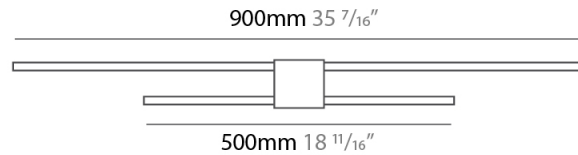

ORIZZONTE SURFACE

D43022- -

base number
Color   Finish
Temperature   Options

1. To build a product code in our configurator select the specify button on the base model # product page
2. To build a manual product code on this datasheet choose from the options listed below in blue font and add the suffix to the base model #

GENERAL

Series: Orizzonte
Brand: Icone
Division: Design
Mounting Type: Surface
Mounting Location: Wall
Subcategory: Picture Light

PHYSICAL

Shape: Rectangle
Length (mm): 900
Length (in): 35 ⁷/₁₆
Height (mm): 60
Height (in): 2 ³/₈
Extension (mm): 100
Extension (in): 3 ¹⁵/₁₆
Light Distribution: Direct / Indirect
Fixture Finish: WHI / CHR / BGD
Fixture Material: Brass

ELECTRICAL

Lamp Type: LED
Total Output Wattage (W): 15.36
Dimming: Non-Dimmable
Driver Included: Yes
Driver Location: Integrated
Driver Type: Constant Current - 120Vac
Driver Class: Class 2
Input Voltage (V): 120 - 277
Output Voltage (V): 12
Upon Request: (Not included - see components) Remote: 0-10Vdc dimming / Non-dimming 120/277Vac / Phase dimming 120Vac (ELV - Trailing Edge)

LED

Color Temperature (°K): 2700 / 3000
Nominal Lumen (lm): 1320
CRI: >90 CRI
Lamp Life (hrs): 50000

OPTICAL

RATINGS AND CERTIFICATIONS

Certified By: Certified for North American Standards
IP rating: IP20

PROJECT	_____
TYPE	_____
SPECIFIER	_____
QUANTITY	_____
DATE	_____