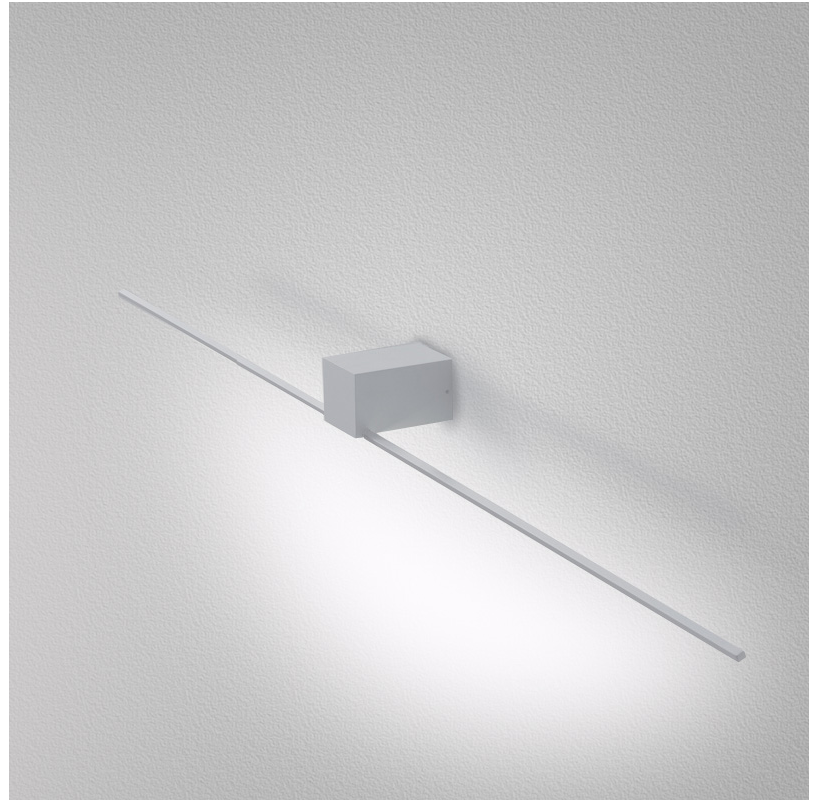

ORIZZONTE SURFACE

D43017- -

base number
Color   Finish
Temperature   Options

1. To build a product code in our configurator select the specify button on the base model # product page
2. To build a manual product code on this datasheet choose from the options listed below in blue font and add the suffix to the base model #

GENERAL

Series: Orizzonte
Brand: Icone
Division: Design
Mounting Type: Surface
Mounting Location: Wall
Subcategory: Picture Light

PHYSICAL

Shape: Rectangle
Length (mm): 900
Length (in): 35 ⁷/₁₆
Height (mm): 60
Height (in): 2 ³/₈
Extension (mm): 100
Extension (in): 3 ¹⁵/₁₆
Light Distribution: Direct / Indirect
Fixture Finish: WHI / CHR / BGD
Fixture Material: Brass

ELECTRICAL

Lamp Type: LED
Total Output Wattage (W): 10.56
Dimming: Non-Dimmable
Driver Included: Yes
Driver Location: Integrated
Driver Type: Constant Current - 120Vac
Driver Class: Class 2
Input Voltage (V): 120 - 277
Output Voltage (V): 12
Upon Request: Remote: 0-10Vdc dimming / Non-dimming / Phase Dimming 120/277Vac

LED

Color Temperature (°K): 2700 / 3000
Nominal Lumen (lm): 880
CRI: >90 CRI
Lamp Life (hrs): 50000

OPTICAL

RATINGS AND CERTIFICATIONS

Certified By: Certified for North American Standards
IP rating: IP20

PROJECT	_____
TYPE	_____
SPECIFIER	_____
QUANTITY	_____
DATE	_____

900mm 35 ⁷/₁₆"