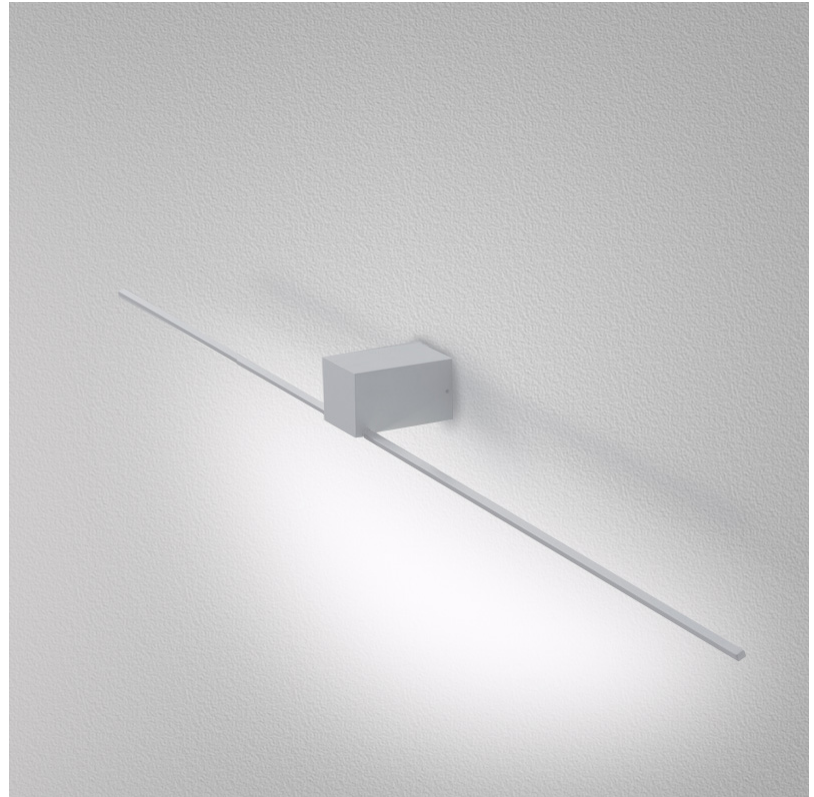

PROJECT
TYPE
SPECIFIER
QUANTITY
DATE

ORIZZONTE SURFACE

D43017- -
base number   Color   Finish
                         Temperature   Options

1. To build a product code in our configurator select the specify button on the base model # product page
2. To build a manual product code on this datasheet choose from the options listed below in blue font and add the suffix to the base model #

GENERAL

Series: Orizzonte
Brand: Icone
Division: Design
Mounting Type: Surface
Mounting Location: Wall
Subcategory: Picture Light

PHYSICAL

Shape: Rectangle
Length (mm): 900
Length (in): 35 ⁷/₁₆
Height (mm): 60
Height (in): 2 ³/₈
Extension (mm): 100
Extension (in): 3 ¹⁵/₁₆
Light Distribution: Direct / Indirect
Fixture Finish: WHI / CHR / BGD
Fixture Material: Brass

ELECTRICAL

Lamp Type: LED
Total Output Wattage (W): 10.56
Dimming: Non-Dimmable
Driver Included: Yes
Driver Location: Integrated
Driver Type: Constant Current - 120Vac
Driver Class: Class 2
Input Voltage (V): 120 - 277
Output Voltage (V): 12
Upon Request: Remote: 0-10Vdc dimming / Non-dimming / Phase Dimming 120/277Vac

LED

Color Temperature (°K): 2700 / 3000
Nominal Lumen (lm): 880
CRI: >90 CRI
Lamp Life (hrs): 50000

OPTICAL

RATINGS AND CERTIFICATIONS

Certified By: Certified for North American Standards
IP rating: IP20

900mm 35 ⁷/₁₆"