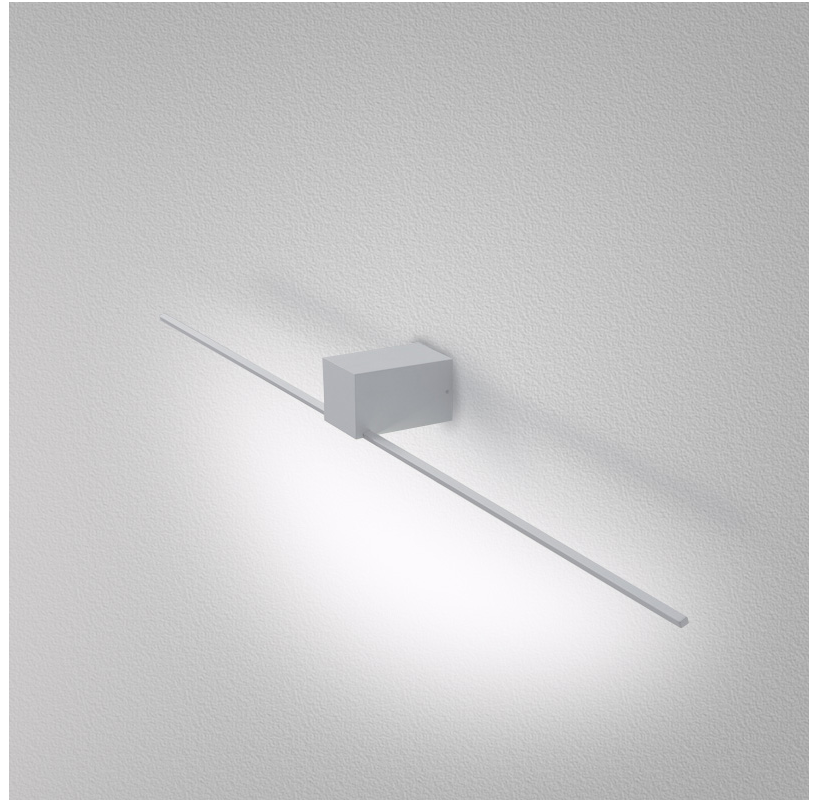

ORIZZONTE SURFACE

D43013- -

base number   Color   Finish
Temperature   Options

1. To build a product code in our configurator select the specify button on the base model # product page
2. To build a manual product code on this datasheet choose from the options listed below in blue font and add the suffix to the base model #

GENERAL

Series: Orizzonte
Brand: Icone
Division: Design
Mounting Type: Surface
Mounting Location: Wall
Subcategory: Picture Light

PHYSICAL

Shape: Rectangle
Length (mm): 700
Length (in): 27 ⁹/₁₆
Height (mm): 60
Depth (mm): 100
Height (in): 2 ³/₈
Depth (in): 3 ¹⁵/₁₆
Light Distribution: Direct / Indirect
Fixture Finish: WHI / CHR / BGD
Fixture Material: Brass

ELECTRICAL

Lamp Type: LED
Total Output Wattage (W): 7.92
Dimming: Non-Dimming / Phase Dimming (120vac Only)
Driver Included: Yes
Driver Location: Integrated
Driver Type: Constant Current - 120Vac
Driver Class: Class 2
Input Voltage (V): 120 - 277
Output Voltage (V): 12
Upon Request: Remote: 0-10Vdc dimming / Non-dimming 120/277Vac

LED

Color Temperature (°K): 2700 / 3000
Nominal Lumen (lm): 660
CRI: >90 CRI
Lamp Life (hrs): 50000

OPTICAL

RATINGS AND CERTIFICATIONS

Certified By: Certified for North American Standards
IP rating: IP20

PROJECT	_____
TYPE	_____
SPECIFIER	_____
QUANTITY	_____
DATE	_____

700mm 27 ⁹/₁₆"