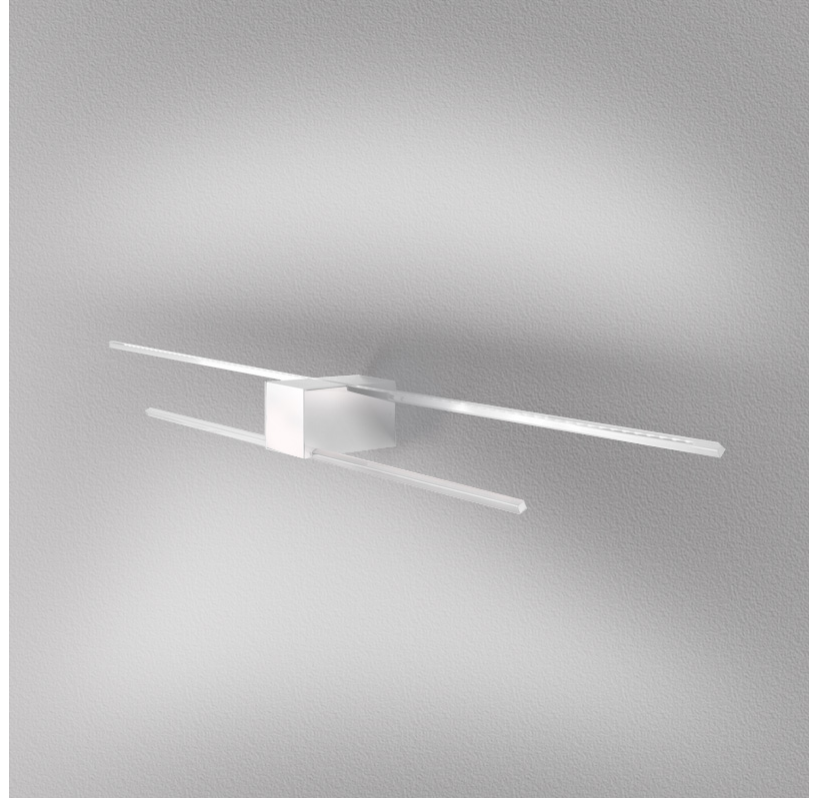

ORIZZONTE SURFACE

D43022- -

base number
Color   Finish
Temperature   Options

1. To build a product code in our configurator select the specify button on the base model # product page
2. To build a manual product code on this datasheet choose from the options listed below in blue font and add the suffix to the base model #

GENERAL

Series: Orizzonte
Brand: Icone
Division: Design
Mounting Type: Surface
Mounting Location: Wall
Subcategory: Picture Light

PHYSICAL

Shape: Rectangle
Length (mm): 900
Length (in): 35 ⁷/₁₆
Height (mm): 60
Height (in): 2 ³/₈
Extension (mm): 100
Extension (in): 3 ¹⁵/₁₆
Light Distribution: Direct / Indirect
Fixture Finish: WHI / CHR / BGD
Fixture Material: Brass

ELECTRICAL

Lamp Type: LED
Total Output Wattage (W): 15.36
Dimming: Non-Dimmable
Driver Included: Yes
Driver Location: Integrated
Driver Type: Constant Current - 120Vac
Driver Class: Class 2
Input Voltage (V): 120 - 277
Output Voltage (V): 12
Upon Request: (Not included - see components) Remote: 0-10Vdc dimming / Non-dimming 120/277Vac / Phase dimming 120Vac (ELV - Trailing Edge)

LED

Color Temperature (°K): 2700 / 3000
Nominal Lumen (lm): 1320
CRI: >90 CRI
Lamp Life (hrs): 50000

OPTICAL

RATINGS AND CERTIFICATIONS

Certified By: Certified for North American Standards
IP rating: IP20

PROJECT	_____
TYPE	_____
SPECIFIER	_____
QUANTITY	_____
DATE	_____