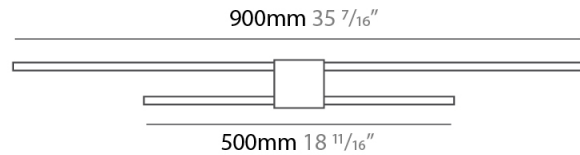

ORIZZONTE SURFACE

D43022- -

base number
Color   Finish
Temperature   Options

1. To build a product code in our configurator select the specify button on the base model # product page
2. To build a manual product code on this datasheet choose from the options listed below in blue font and add the suffix to the base model #

GENERAL

Series: Orizzonte
Brand: Icone
Division: Design
Mounting Type: Surface
Mounting Location: Wall
Subcategory: Picture Light

PHYSICAL

Shape: Rectangle
Length (mm): 900
Length (in): 35 ⁷/₁₆
Height (mm): 60
Height (in): 2 ³/₈
Extension (mm): 100
Extension (in): 3 ¹⁵/₁₆
Light Distribution: Direct / Indirect
Fixture Finish: WHI / CHR / BGD
Fixture Material: Brass

ELECTRICAL

Lamp Type: LED
Total Output Wattage (W): 15.36
Dimming: Non-Dimmable
Driver Included: Yes
Driver Location: Integrated
Driver Type: Constant Current - 120Vac
Driver Class: Class 2
Input Voltage (V): 120 - 277
Output Voltage (V): 12
Upon Request: (Not included - see components) Remote: 0-10Vdc dimming / Non-dimming 120/277Vac / Phase dimming 120Vac (ELV - Trailing Edge)

LED

Color Temperature (°K): 2700 / 3000
Nominal Lumen (lm): 1320
CRI: >90 CRI
Lamp Life (hrs): 50000

OPTICAL

RATINGS AND CERTIFICATIONS

Certified By: Certified for North American Standards
IP rating: IP20

PROJECT	_____
TYPE	_____
SPECIFIER	_____
QUANTITY	_____
DATE	_____