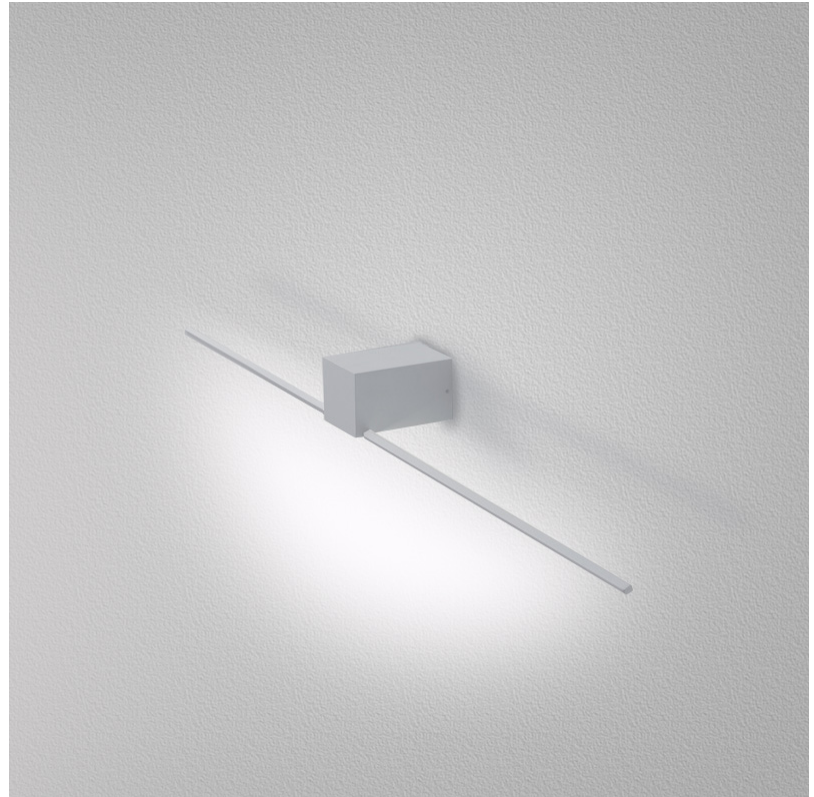

ORIZZONTE SURFACE

D43016-

base number   Color   Finish
Temperature   Options

1. To build a product code in our configurator select the specify button on the base model # product page
2. To build a manual product code on this datasheet choose from the options listed below in blue font and add the suffix to the base model #

GENERAL

Series: Orizzonte
Brand: Icone
Division: Design
Mounting Type: Surface
Mounting Location: Wall
Subcategory: Picture Light

PHYSICAL

Shape: Rectangle
Length (mm): 500
Length (in): 19 ¹¹/₁₆
Height (mm): 60
Height (in): 2 ³/₈
Extension (mm): 100
Extension (in): 3 ¹⁵/₁₆
Light Distribution: Direct / Indirect
Fixture Finish: WHI / CHR / BGD
Fixture Material: Brass

ELECTRICAL

Lamp Type: LED
Total Output Wattage (W): 4.8
Dimming: Non-Dimming / Phase Dimming (120vac Only)
Driver Included: Yes
Driver Location: Integrated
Driver Type: Constant Current - 120Vac
Driver Class: Class 2
Input Voltage (V): 120 - 277
Output Voltage (V): 12
Upon Request: (Not included - see components) Remote: 0-10Vdc dimming / Non-dimming 120/277Vac

LED

Color Temperature (°K): 2700 / 3000
Nominal Lumen (lm): 440
CRI: >90 CRI
Lamp Life (hrs): 50000

OPTICAL

RATINGS AND CERTIFICATIONS

Certified By: Certified for North American Standards
IP rating: IP20

PROJECT	_____
TYPE	_____
SPECIFIER	_____
QUANTITY	_____
DATE	_____