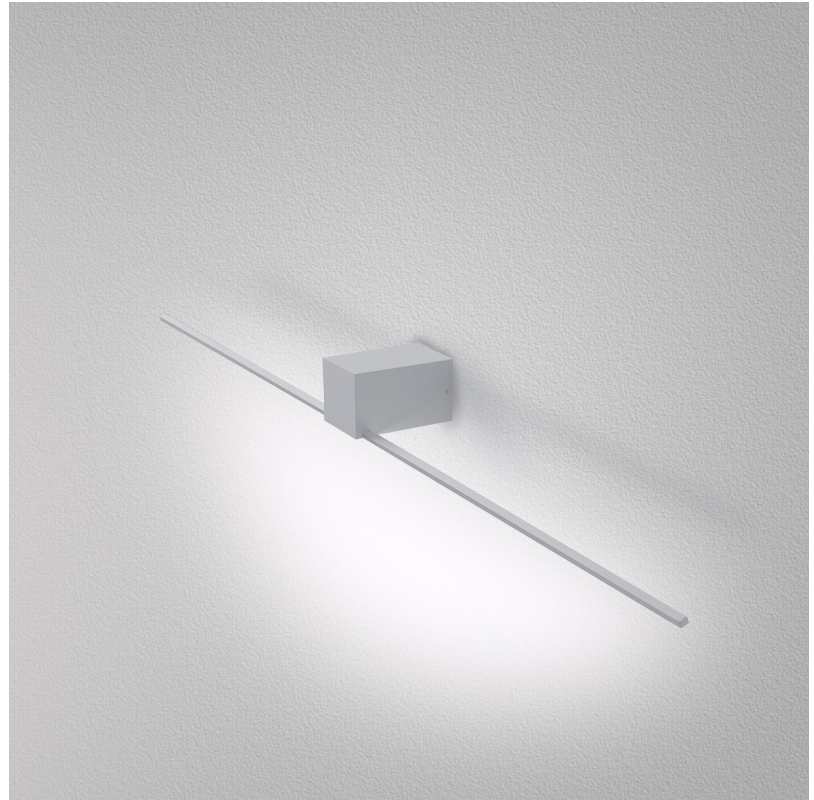

PROJECT
TYPE
SPECIFIER
QUANTITY
DATE

ORIZZONTE SURFACE

D43013- -
base number   Color   Finish
                         Temperature   Options

1. To build a product code in our configurator select the specify button on the base model # product page
2. To build a manual product code on this datasheet choose from the options listed below in blue font and add the suffix to the base model #

GENERAL

Series: Orizzonte
Partner: Icone
Division: Design
Installation: Surface
Product Type: Picture Light
Mounting Location: Wall
Light Distribution: Direct / Indirect

PHYSICAL

Shape: Rectangle
Length (mm): 700
Length (in): 27 ⁹/₁₆
Height (mm): 60
Depth (mm): 100
Height (in): 2 ³/₈
Depth (in): 3 ¹⁵/₁₆
Fixture Finish: WHI / CHR / BGD
Fixture Material: Brass

ELECTRICAL

Lamp Type: LED
Total Output Wattage (W): 7.92
Dimming: Non-Dimmable
Driver Included: Yes
Driver Location: Integrated
Driver Type: Constant Voltage- 120Vac
Driver Class: Class 2
Input Voltage (V): 120 - 277
Output Voltage (V): 12
Upon Request: Remote: 0-10Vdc dimming / Phase dimming / Non-dimming 120/277Vac

LED

Color Temperature (°K): 2700 / 3000
Nominal Lumen (lm): 660
CRI: >90 CRI
Lamp Life (hrs): 50000

OPTICAL

RATINGS AND CERTIFICATIONS

Certified By: Certified for North American Standards
IP rating: IP20

700mm 27 ⁹/₁₆"