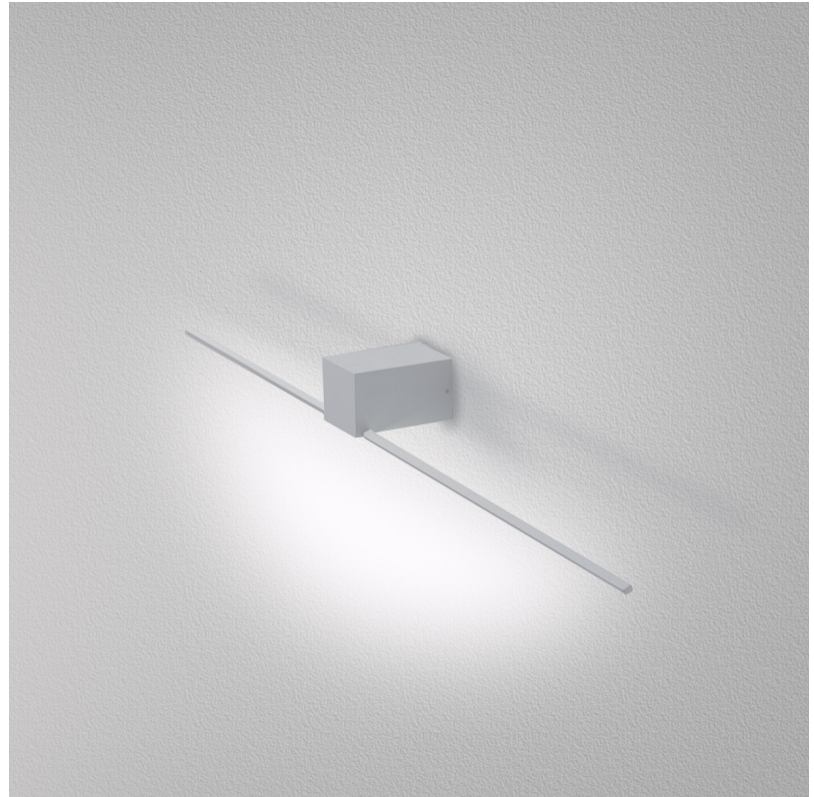

ORIZZONTE SURFACE

D43016-

base number
Color   Finish
Temperature   Options

1. To build a product code in our configurator select the specify button on the base model # product page
2. To build a manual product code on this datasheet choose from the options listed below in blue font and add the suffix to the base model #

GENERAL

Series: Orizzonte
Partner: Icone
Division: Design
Installation: Surface
Product Type: Picture Light
Mounting Location: Wall
Light Distribution: Direct / Indirect

PHYSICAL

Shape: Rectangle
Length (mm): 500
Length (in): 19 ¹¹/₁₆
Height (mm): 60
Height (in): 2 ³/₈
Extension (mm): 100
Extension (in): 3 ¹⁵/₁₆
Fixture Finish: WHI / CHR / BGD
Fixture Material: Brass

ELECTRICAL

Lamp Type: LED
Total Output Wattage (W): 4.8
Dimming: Non-Dimming / Phase Dimming (120vac Only)
Driver Included: Yes
Driver Location: Integrated
Driver Type: Constant Current - 120Vac
Driver Class: Class 2
Input Voltage (V): 120 - 277
Output Voltage (V): 12
Upon Request: (Not included - see components) Remote: 0-10Vdc dimming / Non-dimming 120/277Vac

LED

Color Temperature (°K): 2700 / 3000
Nominal Lumen (lm): 440
CRI: >90 CRI
Lamp Life (hrs): 50000

OPTICAL

RATINGS AND CERTIFICATIONS

Certified By: Certified for North American Standards
IP rating: IP20

PROJECT
TYPE
SPECIFIER
QUANTITY
DATE