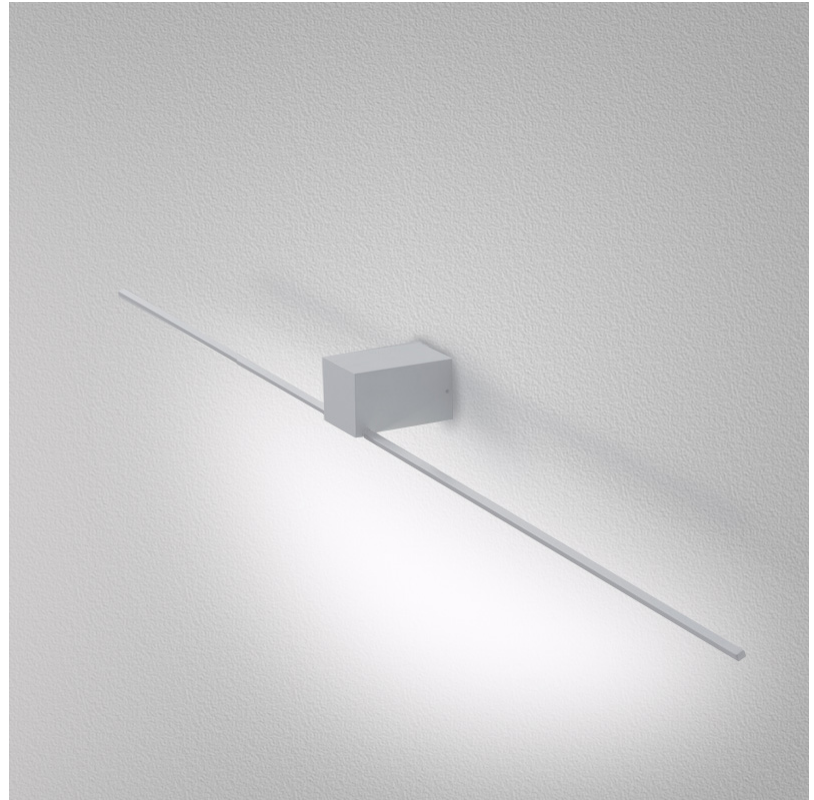

ORIZZONTE SURFACE

D43017-

base number
Color   Finish
Temperature   Options

1. To build a product code in our configurator select the specify button on the base model # product page
2. To build a manual product code on this datasheet choose from the options listed below in blue font and add the suffix to the base model #

GENERAL

Series: Orizzonte
Partner: Icone
Division: Design
Installation: Surface
Product Type: Picture Light
Mounting Location: Wall
Light Distribution: Direct / Indirect

PHYSICAL

Shape: Rectangle
Length (mm): 900
Length (in): 35 ⁷/₁₆
Height (mm): 60
Height (in): 2 ³/₈
Extension (mm): 100
Extension (in): 3 ¹⁵/₁₆
Fixture Finish: WHI / CHR / BGD
Fixture Material: Brass

ELECTRICAL

Lamp Type: LED
Total Output Wattage (W): 10.56
Dimming: Non-Dimmable
Driver Included: Yes
Driver Location: Integrated
Driver Type: Constant Current - 120Vac
Driver Class: Class 2
Input Voltage (V): 120 - 277
Output Voltage (V): 12
Upon Request: Remote: 0-10Vdc dimming / Non-dimming / Phase Dimming 120/277Vac

LED

Color Temperature (°K): 2700 / 3000
Nominal Lumen (lm): 880
CRI: >90 CRI
Lamp Life (hrs): 50000

OPTICAL

RATINGS AND CERTIFICATIONS

Certified By: Certified for North American Standards
IP rating: IP20

PROJECT
TYPE
SPECIFIER
QUANTITY
DATE

900mm 35 ⁷/₁₆"