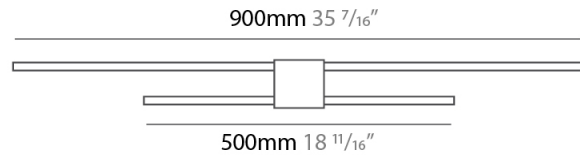

PROJECT	
TYPE	
SPECIFIER	
QUANTITY	
DATE	

ORIZZONTE SURFACE

D43022-

base number
Color   Temperature   Finish   Options

1. To build a product code in our configurator select the specify button on the base model # product page
2. To build a manual product code on this datasheet choose from the options listed below in blue font and add the suffix to the base model #

GENERAL

Series: Orizzonte
Brand: Icone
Division: Design
Mounting Type: Surface
Mounting Location: Wall
Subcategory: Picture Light

PHYSICAL

Shape: Rectangle
Length (mm): 900
Length (in): 35 7/16
Height (mm): 60
Height (in): 2 3/8
Extension (mm): 100
Extension (in): 3 15/16
Light Distribution: Direct / Indirect
Fixture Finish: WHI / CHR / BGD
Fixture Material: Brass

ELECTRICAL

Lamp Type: LED
Total Output Wattage (W): 15.36
Dimming: Non-Dimmable
Driver Included: Yes
Driver Location: Integrated
Driver Type: Constant Current - 120Vac
Driver Class: Class 2
Input Voltage (V): 120 - 277
Output Voltage (V): 12
Upon Request: (Not included - see components) Remote: 0-10Vdc dimming / Non-dimming 120/277Vac / Phase dimming 120Vac (ELV - Trailing Edge)

LED

Color Temperature (°K): 2700 / 3000
Nominal Lumen (lm): 1320
CRI: >90 CRI
Lamp Life (hrs): 50000

OPTICAL

RATINGS AND CERTIFICATIONS

Certified By: Certified for North American Standards
IP rating: IP20