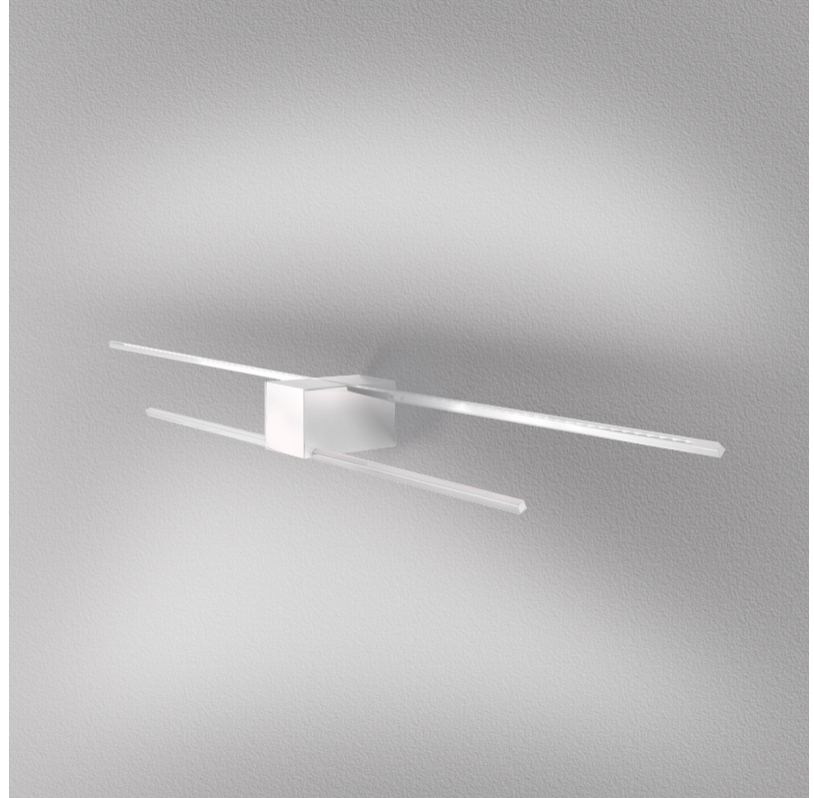

PROJECT
TYPE
SPECIFIER
QUANTITY
DATE

ORIZZONTE SURFACE

D43022- -

base number
Color   Temperature   Finish   Options

1. To build a product code in our configurator select the specify button on the base model # product page
2. To build a manual product code on this datasheet choose from the options listed below in blue font and add the suffix to the base model #

GENERAL

Series: Orizzonte
Brand: Icone
Division: Design
Mounting Type: Surface
Mounting Location: Wall
Subcategory: Picture Light

PHYSICAL

Shape: Rectangle
Length (mm): 900
Length (in): 35 7/16
Height (mm): 60
Height (in): 2 3/8
Extension (mm): 100
Extension (in): 3 15/16
Light Distribution: Direct / Indirect
Fixture Finish: WHI / CHR / BGD
Fixture Material: Brass

ELECTRICAL

Lamp Type: LED
Total Output Wattage (W): 15.36
Dimming: Non-Dimmable
Driver Included: Yes
Driver Location: Integrated
Driver Type: Constant Current - 120Vac
Driver Class: Class 2
Input Voltage (V): 120 - 277
Output Voltage (V): 12
Upon Request: (Not included - see components) Remote: 0-10Vdc dimming / Non-dimming 120/277Vac / Phase dimming 120Vac (ELV - Trailing Edge)

LED

Color Temperature (°K): 2700 / 3000
Nominal Lumen (lm): 1320
CRI: >90 CRI
Lamp Life (hrs): 50000

OPTICAL

RATINGS AND CERTIFICATIONS

Certified By: Certified for North American Standards
IP rating: IP20