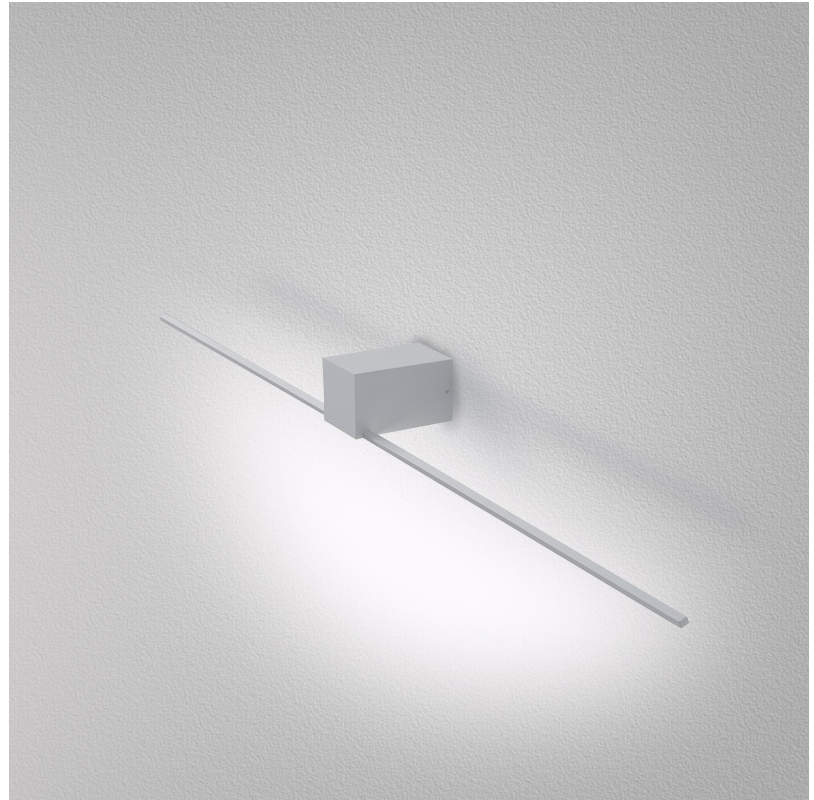

ORIZZONTE SURFACE

D43013-

base number
Color   Finish
Temperature   Options

1. To build a product code in our configurator select the specify button on the base model # product page
2. To build a manual product code on this datasheet choose from the options listed below in blue font and add the suffix to the base model #

GENERAL

Series: Orizzonte
Brand: Icone
Division: Design
Mounting Type: Surface
Mounting Location: Wall
Subcategory: Picture Light

PHYSICAL

Shape: Rectangle
Length (mm): 700
Length (in): 27 ⁹/₁₆
Height (mm): 60
Depth (mm): 100
Height (in): 2 ³/₈
Depth (in): 3 ¹⁵/₁₆
Light Distribution: Direct / Indirect
Fixture Finish: WHI / CHR / BGD
Fixture Material: Brass

ELECTRICAL

Lamp Type: LED
Total Output Wattage (W): 7.92
Dimming: Non-Dimming / Phase Dimming (120vac Only)
Driver Included: Yes
Driver Location: Integrated
Driver Type: Constant Current - 120Vac
Driver Class: Class 2
Input Voltage (V): 120 - 277
Output Voltage (V): 12
Upon Request: Remote: 0-10Vdc dimming / Non-dimming 120/277Vac

LED

Color Temperature (°K): 2700 / 3000
Nominal Lumen (lm): 660
CRI: >90 CRI
Lamp Life (hrs): 50000

OPTICAL

RATINGS AND CERTIFICATIONS

Certified By: Certified for North American Standards
IP rating: IP20

PROJECT	_____
TYPE	_____
SPECIFIER	_____
QUANTITY	_____
DATE	_____

700mm 27 ⁹/₁₆"