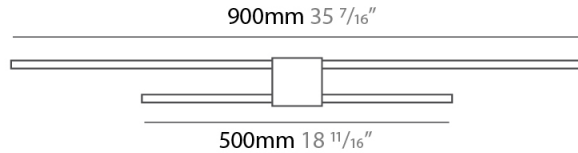

PROJECT
TYPE
SPECIFIER
QUANTITY
DATE

ORIZZONTE SURFACE

D43022- -

base number
Color   Temperature   Finish   Options

1. To build a product code in our configurator select the specify button on the base model # product page
2. To build a manual product code on this datasheet choose from the options listed below in blue font and add the suffix to the base model #

GENERAL

Series: Orizzonte
Brand: Icone
Division: Design
Mounting Type: Surface
Mounting Location: Wall
Subcategory: Picture Light

PHYSICAL

Shape: Rectangle
Length (mm): 900
Length (in): 35 7/16
Height (mm): 60
Height (in): 2 3/8
Extension (mm): 100
Extension (in): 3 15/16
Light Distribution: Direct / Indirect
Fixture Finish: WHI / CHR / BGD
Fixture Material: Brass

ELECTRICAL

Lamp Type: LED
Total Output Wattage (W): 15.36
Dimming: Non-Dimmable
Driver Included: Yes
Driver Location: Integrated
Driver Type: Constant Current - 120Vac
Driver Class: Class 2
Input Voltage (V): 120 - 277
Output Voltage (V): 12
Upon Request: (Not included - see components) Remote: 0-10Vdc dimming / Non-dimming 120/277Vac / Phase dimming 120Vac (ELV - Trailing Edge)

LED

Color Temperature (°K): 2700 / 3000
Nominal Lumen (lm): 1320
CRI: >90 CRI
Lamp Life (hrs): 50000

OPTICAL

RATINGS AND CERTIFICATIONS

Certified By: Certified for North American Standards
IP rating: IP20