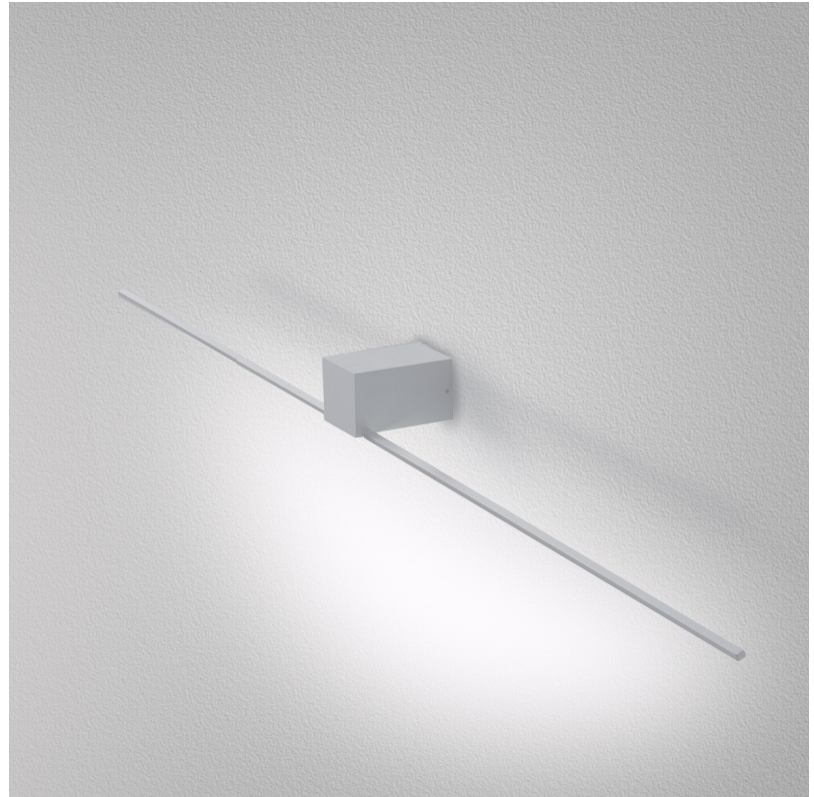

ORIZZONTE SURFACE

D43017-

base number
Color   Finish
Temperature   Options

1. To build a product code in our configurator select the specify button on the base model # product page
2. To build a manual product code on this datasheet choose from the options listed below in blue font and add the suffix to the base model #

GENERAL

Series: Orizzonte

Brand: Icone

Division: Design

Mounting Type: Surface

Mounting Location: Wall

Subcategory: Picture Light

PHYSICAL

Shape: Rectangle

Length (mm): 900

Length (in): 35 ⁷/₁₆

Height (mm): 60

Height (in): 2 ³/₈

Extension (mm): 100

Extension (in): 3 ¹⁵/₁₆

Light Distribution: Direct / Indirect

Fixture Finish: WHI / CHR / BGD

Fixture Material: Brass

ELECTRICAL

Lamp Type: LED

Total Output Wattage (W): 10.56

Dimming: Non-Dimming / Phase Dimming (120vac Only)

Driver Included: Yes

Driver Location: Integrated

Driver Type: Constant Current - 120Vac

Driver Class: Class 2

Input Voltage (V): 120 - 277

Output Voltage (V): 12

Upon Request: Remote: 0-10Vdc dimming / Non-dimming 120/277Vac

LED

Color Temperature (°K): 2700 / 3000

Nominal Lumen (lm): 880

CRI: >90 CRI

Lamp Life (hrs): 50000

OPTICAL

RATINGS AND CERTIFICATIONS

Certified By: Certified for North American Standards

IP rating: IP20

900mm 35 ⁷/₁₆"