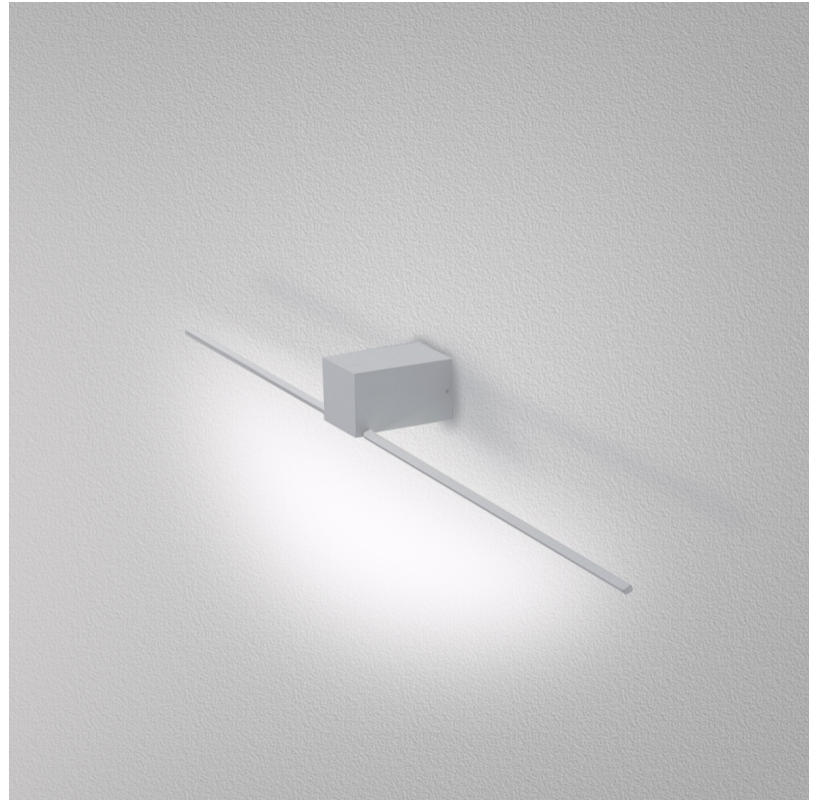

ORIZZONTE SURFACE

D43016-

base number   Color   Finish
Temperature   Options

1. To build a product code in our configurator select the specify button on the base model # product page
2. To build a manual product code on this datasheet choose from the options listed below in blue font and add the suffix to the base model #

GENERAL

Series: Orizzonte
Brand: Icone
Division: Design
Mounting Type: Surface
Mounting Location: Wall
Subcategory: Picture Light

PHYSICAL

Shape: Rectangle
Length (mm): 500
Length (in): 19 ¹¹/₁₆
Height (mm): 60
Height (in): 2 ³/₈
Extension (mm): 100
Extension (in): 3 ¹⁵/₁₆
Light Distribution: Direct / Indirect
Fixture Finish: WHI / CHR / BGD
Fixture Material: Brass

ELECTRICAL

Lamp Type: LED
Total Output Wattage (W): 4.8
Dimming: Non-Dimming / Phase Dimming (120vac Only)
Driver Included: Yes
Driver Location: Integrated
Driver Type: Constant Current - 120Vac
Driver Class: Class 2
Input Voltage (V): 120 - 277
Output Voltage (V): 12
Upon Request: (Not included - see components) Remote: 0-10Vdc dimming / Non-dimming 120/277Vac

LED

Color Temperature (°K): 2700 / 3000
Nominal Lumen (lm): 440
CRI: >90 CRI
Lamp Life (hrs): 50000

OPTICAL

RATINGS AND CERTIFICATIONS

Certified By: Certified for North American Standards
IP rating: IP20

PROJECT	_____
TYPE	_____
SPECIFIER	_____
QUANTITY	_____
DATE	_____