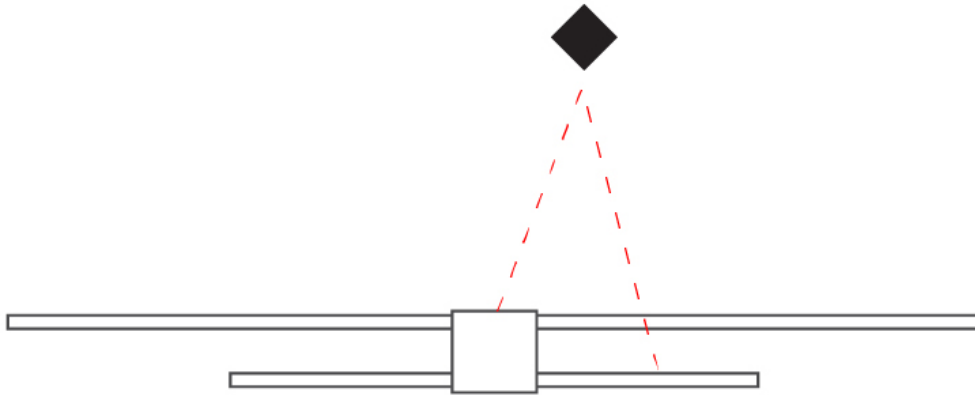

D43022-

PROJECT

TYPE

SPECIFIER

QUANTITY

DATE