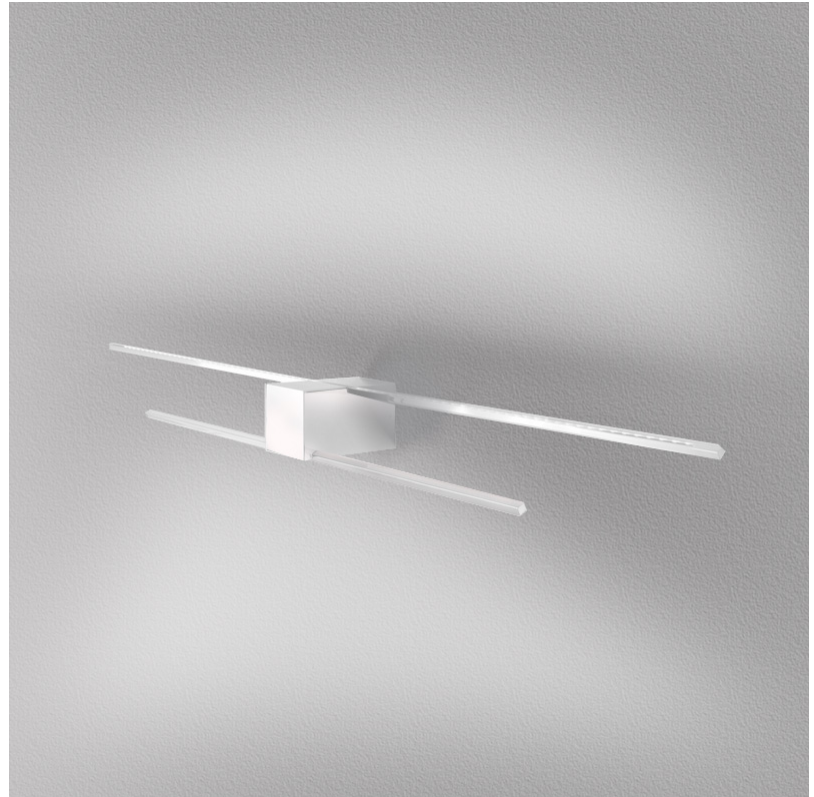

ORIZZONTE SURFACE

D43022- -

base number
Color   Finish
Temperature   Options

1. To build a product code in our configurator select the specify button on the base model # product page
2. To build a manual product code on this datasheet choose from the options listed below in blue font and add the suffix to the base model #

GENERAL

Series: Orizzonte
Brand: Icone
Division: Design
Mounting Type: Surface
Mounting Location: Wall
Subcategory: Picture Light

PHYSICAL

Shape: Rectangle
Length (mm): 900
Length (in): 35 7/16
Height (mm): 60
Height (in): 2 3/8
Extension (mm): 100
Extension (in): 3 15/16
Light Distribution: Direct / Indirect
Fixture Finish: WHI / CHR / BGD
Fixture Material: Brass

ELECTRICAL

Lamp Type: LED
Total Output Wattage (W): 15.36
Dimming: Non-Dimmable
Driver Included: Yes
Driver Location: Integrated
Driver Type: Constant Current - 120Vac
Driver Class: Class 2
Input Voltage (V): 120 - 277
Output Voltage (V): 12
Upon Request: (Not included - see components) Remote: 0-10Vdc dimming / Non-dimming 120/277Vac / Phase dimming 120Vac (ELV - Trailing Edge)

LED

Color Temperature (°K): 2700 / 3000
Nominal Lumen (lm): 1320
CRI: >90 CRI
Lamp Life (hrs): 50000

OPTICAL

RATINGS AND CERTIFICATIONS

Certified By: Certified for North American Standards
IP rating: IP20

PROJECT
TYPE
SPECIFIER
QUANTITY
DATE