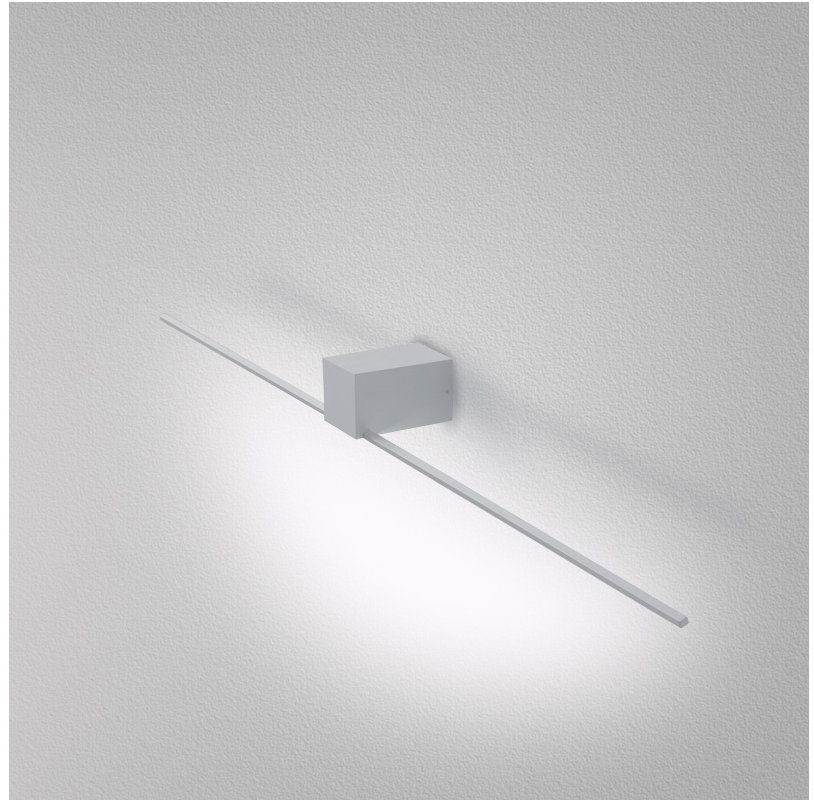

ORIZZONTE SURFACE

D43013-

base number   Color   Finish
Temperature   Options

1. To build a product code in our configurator select the specify button on the base model # product page
2. To build a manual product code on this datasheet choose from the options listed below in blue font and add the suffix to the base model #

GENERAL

Series: Orizzonte

Brand: Icone

Division: Design

Mounting Type: Surface

Mounting Location: Wall

Subcategory: Picture Light

PHYSICAL

Shape: Rectangle

Length (mm): 700

Length (in): 27 ⁹/₁₆

Height (mm): 60

Depth (mm): 100

Height (in): 2 ³/₈

Depth (in): 3 ¹⁵/₁₆

Light Distribution: Direct / Indirect

Fixture Finish: WHI / CHR / BGD

Fixture Material: Brass

ELECTRICAL

Lamp Type: LED

Total Output Wattage (W): 7.92

Dimming: Non-Dimming / Phase Dimming (120vac Only)

Driver Included: Yes

Driver Location: Integrated

Driver Type: Constant Current - 120Vac

Driver Class: Class 2

Input Voltage (V): 120 - 277

Output Voltage (V): 12

Upon Request: Remote: 0-10Vdc dimming / Non-dimming 120/277Vac

LED

Color Temperature (°K): 2700 / 3000

Nominal Lumen (lm): 660

CRI: >90 CRI

Lamp Life (hrs): 50000

OPTICAL

RATINGS AND CERTIFICATIONS

Certified By: Certified for North American Standards

IP rating: IP20

700mm 27 ⁹/₁₆"