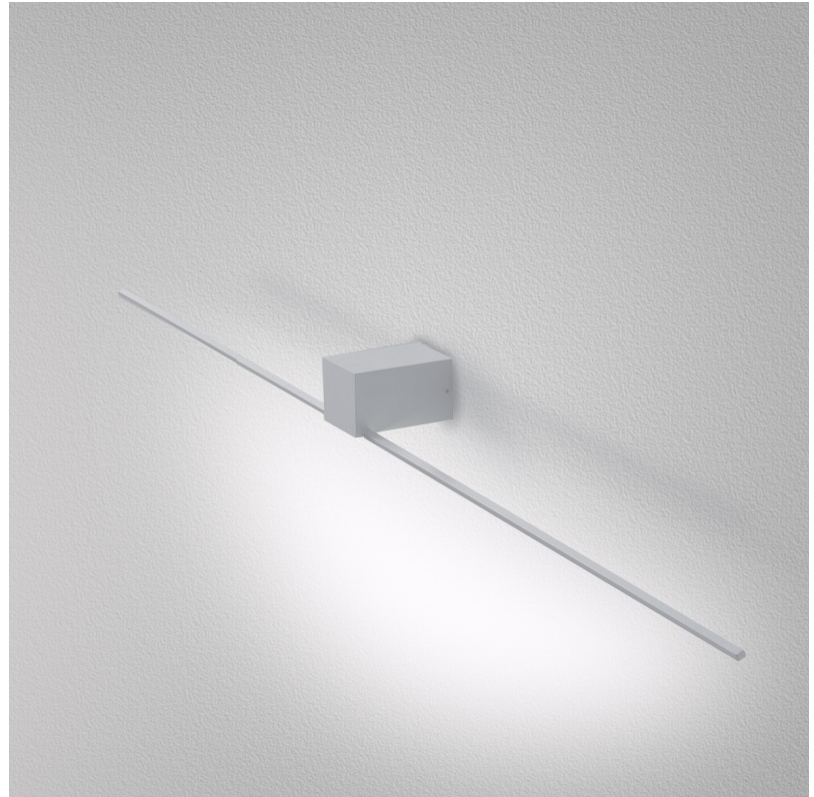

ORIZZONTE SURFACE

D43017- -

base number
Color   Finish
Temperature   Options

1. To build a product code in our configurator select the specify button on the base model # product page
2. To build a manual product code on this datasheet choose from the options listed below in blue font and add the suffix to the base model #

GENERAL

Series: Orizzonte
Brand: Icone
Division: Design
Mounting Type: Surface
Mounting Location: Wall
Subcategory: Picture Light

PHYSICAL

Shape: Rectangle
Length (mm): 900
Length (in): 35 ⁷/₁₆
Height (mm): 60
Height (in): 2 ³/₈
Extension (mm): 100
Extension (in): 3 ¹⁵/₁₆
Light Distribution: Direct / Indirect
Fixture Finish: WHI / CHR / BGD
Fixture Material: Brass

ELECTRICAL

Lamp Type: LED
Total Output Wattage (W): 10.56
Dimming: Non-Dimmable
Driver Included: Yes
Driver Location: Integrated
Driver Type: Constant Current - 120Vac
Driver Class: Class 2
Input Voltage (V): 120 - 277
Output Voltage (V): 12
Upon Request: Remote: 0-10Vdc dimming / Non-dimming / Phase Dimming 120/277Vac

LED

Color Temperature (°K): 2700 / 3000
Nominal Lumen (lm): 880
CRI: >90 CRI
Lamp Life (hrs): 50000

OPTICAL

RATINGS AND CERTIFICATIONS

Certified By: Certified for North American Standards
IP rating: IP20

PROJECT
TYPE
SPECIFIER
QUANTITY
DATE

900mm 35 ⁷/₁₆"