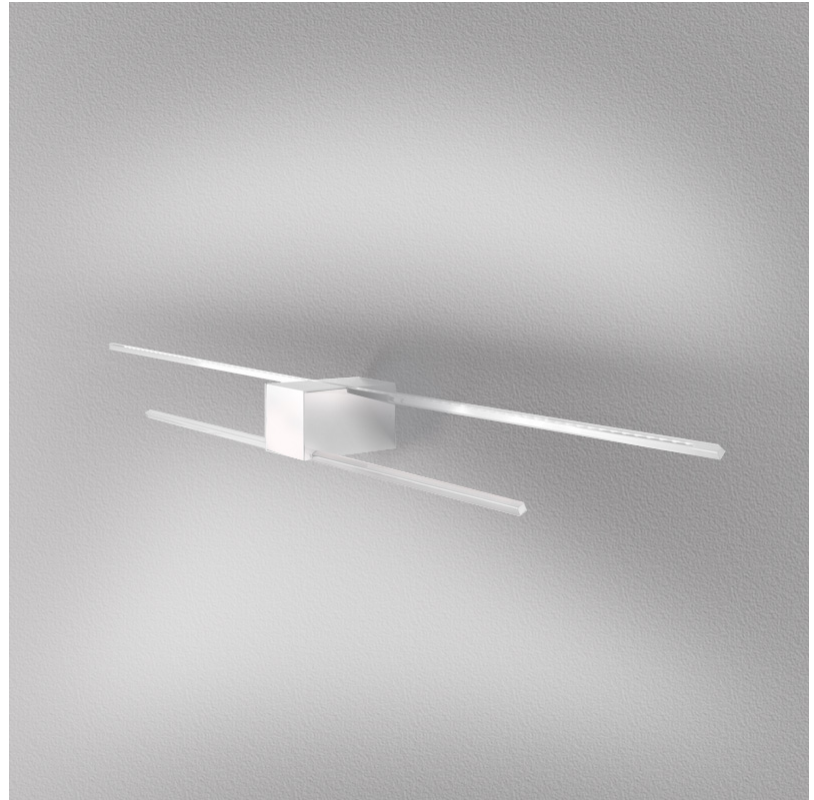

PROJECT
TYPE
SPECIFIER
QUANTITY
DATE

ORIZZONTE SURFACE

D43022- -

base number
Color   Temperature   Finish   Options

1. To build a product code in our configurator select the specify button on the base model # product page
2. To build a manual product code on this datasheet choose from the options listed below in blue font and add the suffix to the base model #

GENERAL

Series: Orizzonte
Brand: Icone
Division: Design
Mounting Type: Surface
Mounting Location: Wall
Subcategory: Picture Light

PHYSICAL

Shape: Rectangle
Length (mm): 900
Length (in): 35 7/16
Height (mm): 60
Height (in): 2 3/8
Extension (mm): 100
Extension (in): 3 15/16
Light Distribution: Direct / Indirect
Fixture Finish: WHI / CHR / BGD
Fixture Material: Brass

ELECTRICAL

Lamp Type: LED
Total Output Wattage (W): 15.36
Dimming: Non-Dimmable
Driver Included: Yes
Driver Location: Integrated
Driver Type: Constant Current - 120Vac
Driver Class: Class 2
Input Voltage (V): 120 - 277
Output Voltage (V): 12
Upon Request: (Not included - see components) Remote: 0-10Vdc dimming / Non-dimming 120/277Vac / Phase dimming 120Vac (ELV - Trailing Edge)

LED

Color Temperature (°K): 2700 / 3000
Nominal Lumen (lm): 1320
CRI: >90 CRI
Lamp Life (hrs): 50000

OPTICAL

RATINGS AND CERTIFICATIONS

Certified By: Certified for North American Standards
IP rating: IP20