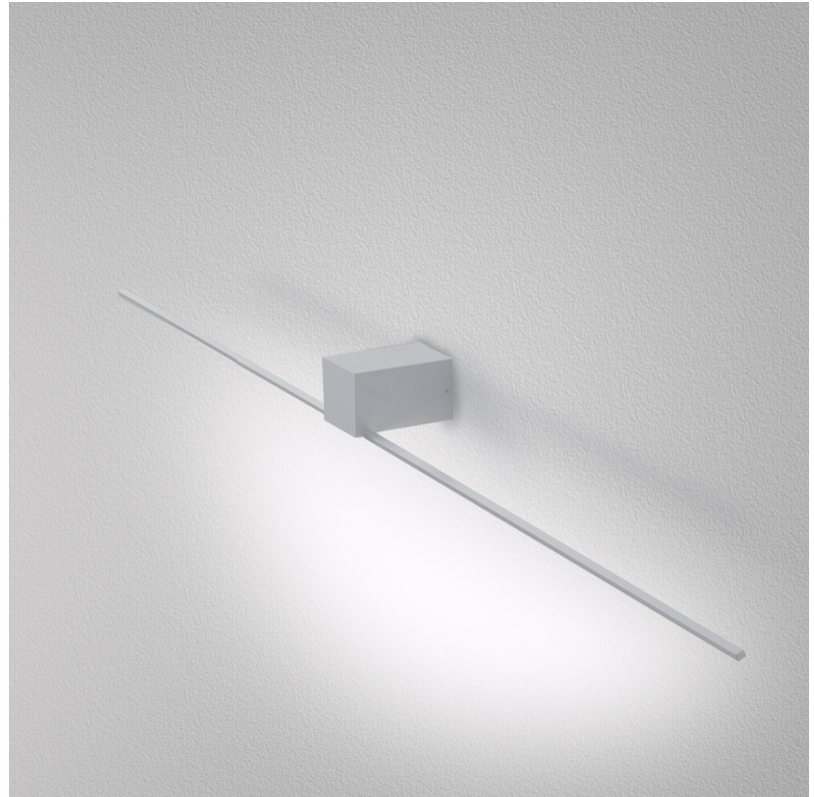

ORIZZONTE SURFACE

D43017- -

base number
Color   Temperature   Finish   Options

1. To build a product code in our configurator select the specify button on the base model # product page
2. To build a manual product code on this datasheet choose from the options listed below in blue font and add the suffix to the base model #

GENERAL

Series: Orizzonte
Brand: Icone
Division: Design
Mounting Type: Surface
Mounting Location: Wall
Subcategory: Picture Light

PHYSICAL

Shape: Rectangle
Length (mm): 900
Length (in): 35 ⁷/₁₆
Height (mm): 60
Height (in): 2 ³/₈
Extension (mm): 100
Extension (in): 3 ¹⁵/₁₆
Light Distribution: Direct / Indirect
Fixture Finish: WHI / CHR / BGD
Fixture Material: Brass

ELECTRICAL

Lamp Type: LED
Total Output Wattage (W): 10.56
Dimming: Non-Dimming / Phase Dimming (120vac Only)
Driver Included: Yes
Driver Location: Integrated
Driver Type: Constant Current - 120Vac
Driver Class: Class 2
Input Voltage (V): 120 - 277
Output Voltage (V): 12
Upon Request: Remote: 0-10Vdc dimming / Non-dimming 120/277Vac

LED

Color Temperature (°K): 2700 / 3000
Nominal Lumen (lm): 880
CRI: >90 CRI
Lamp Life (hrs): 50000

OPTICAL

RATINGS AND CERTIFICATIONS

Certified By: Certified for North American Standards
IP rating: IP20

PROJECT	_____
TYPE	_____
SPECIFIER	_____
QUANTITY	_____
DATE	_____

900mm 35 ⁷/₁₆"