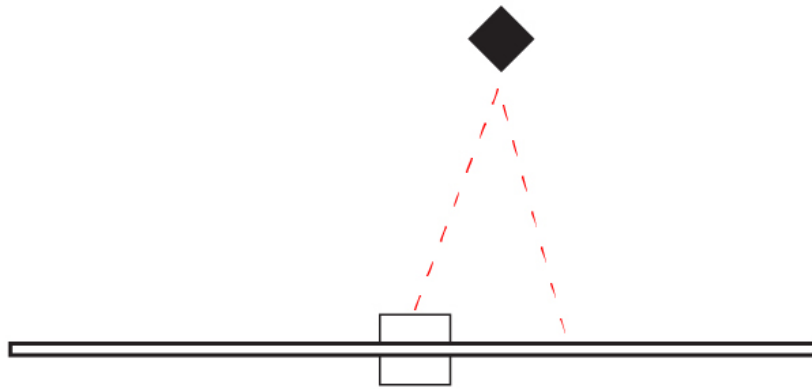

D43016-

PROJECT

TYPE

SPECIFIER

QUANTITY

DATE