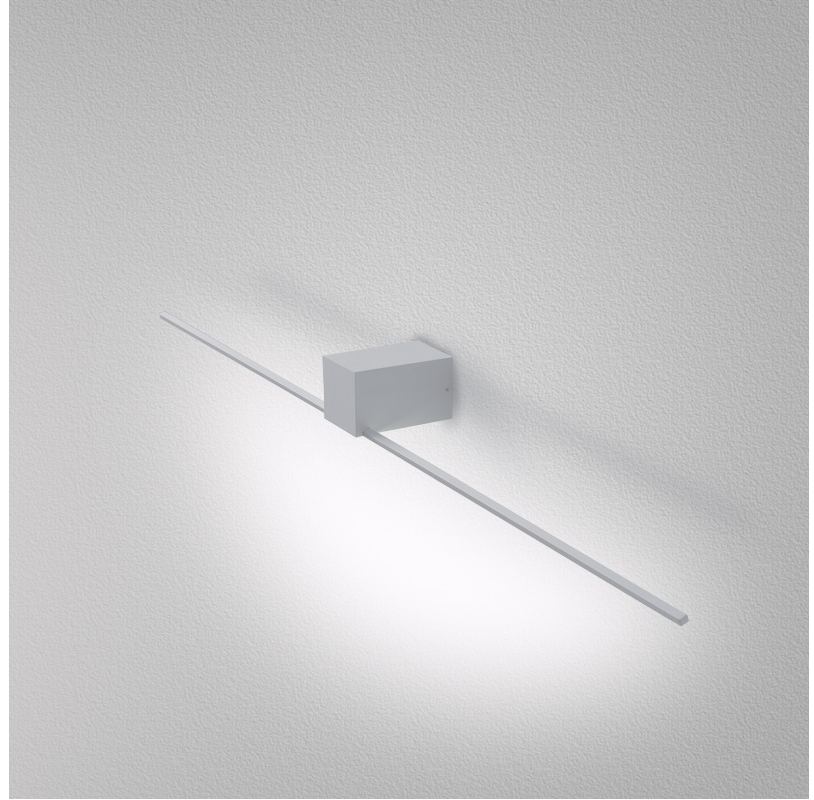

ORIZZONTE SURFACE

D43013-

base number
Color   Finish
Temperature   Options

1. To build a product code in our configurator select the specify button on the base model # product page
2. To build a manual product code on this datasheet choose from the options listed below in blue font and add the suffix to the base model #

GENERAL

Series: Orizzonte
Brand: Icone
Division: Design
Mounting Type: Surface
Mounting Location: Wall
Subcategory: Picture Light

PHYSICAL

Shape: Rectangle
Length (mm): 700
Length (in): 27 ⁹/₁₆
Height (mm): 60
Depth (mm): 100
Height (in): 2 ³/₈
Depth (in): 3 ¹⁵/₁₆
Light Distribution: Direct / Indirect
Fixture Finish: WHI / CHR / BGD
Fixture Material: Brass

ELECTRICAL

Lamp Type: LED
Total Output Wattage (W): 7.92
Dimming: Non-Dimming / Phase Dimming (120vac Only)
Driver Included: Yes
Driver Location: Integrated
Driver Type: Constant Current - 120Vac
Driver Class: Class 2
Input Voltage (V): 120 - 277
Output Voltage (V): 12
Upon Request: Remote: 0-10Vdc dimming / Non-dimming 120/277Vac

LED

Color Temperature (°K): 2700 / 3000
Nominal Lumen (lm): 660
CRI: >90 CRI
Lamp Life (hrs): 50000

OPTICAL

RATINGS AND CERTIFICATIONS

Certified By: Certified for North American Standards
IP rating: IP20

PROJECT	_____
TYPE	_____
SPECIFIER	_____
QUANTITY	_____
DATE	_____

700mm 27 ⁹/₁₆"