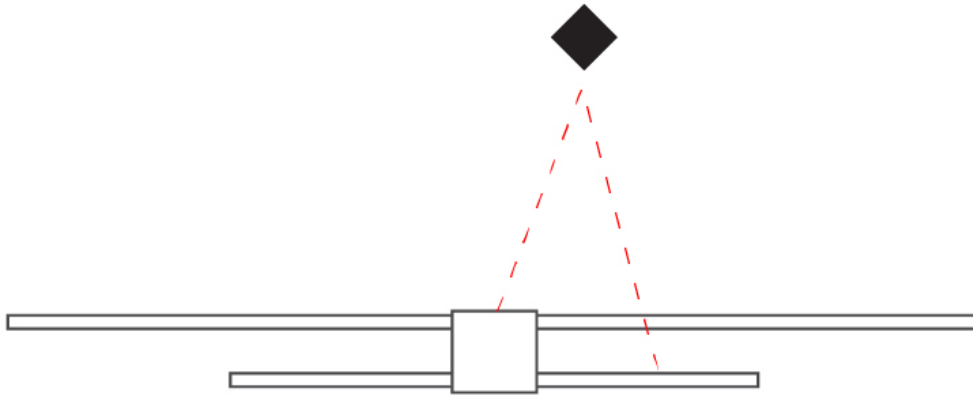

D43022-

PROJECT

TYPE

SPECIFIER

QUANTITY

DATE