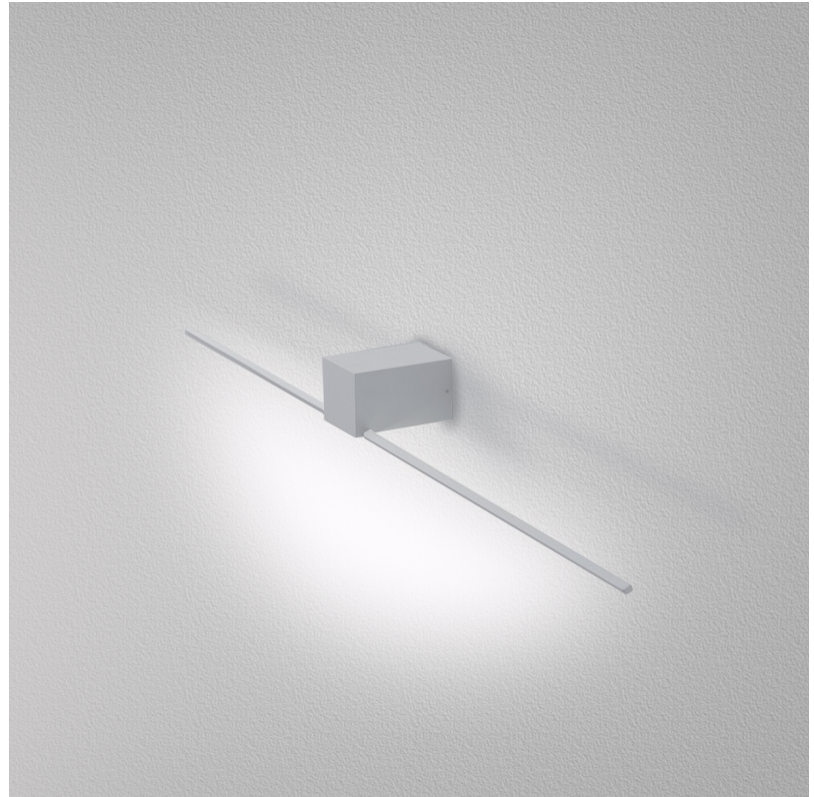

ORIZZONTE SURFACE

D43016-

base number
Color   Finish
Temperature   Options

1. To build a product code in our configurator select the specify button on the base model # product page
2. To build a manual product code on this datasheet choose from the options listed below in blue font and add the suffix to the base model #

GENERAL

Series: Orizzonte
Brand: Icone
Division: Design
Mounting Type: Surface
Mounting Location: Wall
Subcategory: Picture Light

PHYSICAL

Shape: Rectangle
Length (mm): 500
Length (in): 19 ¹¹/₁₆
Height (mm): 60
Height (in): 2 ³/₈
Extension (mm): 100
Extension (in): 3 ¹⁵/₁₆
Light Distribution: Direct / Indirect
Fixture Finish: WHI / CHR / BGD
Fixture Material: Brass

ELECTRICAL

Lamp Type: LED
Total Output Wattage (W): 4.8
Dimming: Non-Dimming / Phase Dimming (120vac Only)
Driver Included: Yes
Driver Location: Integrated
Driver Type: Constant Current - 120Vac
Driver Class: Class 2
Input Voltage (V): 120 - 277
Output Voltage (V): 12
Upon Request: (Not included - see components) Remote: 0-10Vdc dimming / Non-dimming 120/277Vac

LED

Color Temperature (°K): 2700 / 3000
Nominal Lumen (lm): 440
CRI: >90 CRI
Lamp Life (hrs): 50000

OPTICAL

RATINGS AND CERTIFICATIONS

Certified By: Certified for North American Standards
IP rating: IP20

PROJECT	_____
TYPE	_____
SPECIFIER	_____
QUANTITY	_____
DATE	_____