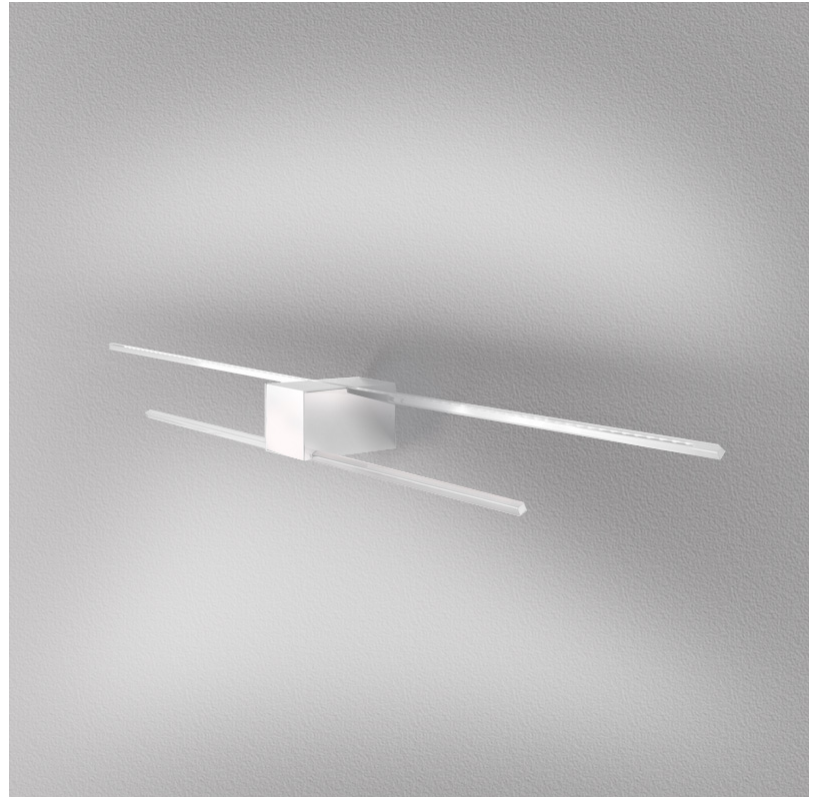

PROJECT
TYPE
SPECIFIER
QUANTITY
DATE

ORIZZONTE SURFACE

D43022- -

base number
Color   Finish
Temperature   Options

1. To build a product code in our configurator select the specify button on the base model # product page
2. To build a manual product code on this datasheet choose from the options listed below in blue font and add the suffix to the base model #

GENERAL

Series: Orizzonte
Brand: Icone
Division: Design
Mounting Type: Surface
Mounting Location: Wall
Subcategory: Picture Light

PHYSICAL

Shape: Rectangle
Length (mm): 900
Length (in): 35 7/16
Height (mm): 60
Height (in): 2 3/8
Extension (mm): 100
Extension (in): 3 15/16
Light Distribution: Direct / Indirect
Fixture Finish: WHI / CHR / BGD
Fixture Material: Brass

ELECTRICAL

Lamp Type: LED
Total Output Wattage (W): 15.36
Dimming: Non-Dimmable
Driver Included: Yes
Driver Location: Integrated
Driver Type: Constant Current - 120Vac
Driver Class: Class 2
Input Voltage (V): 120 - 277
Output Voltage (V): 12
Upon Request: (Not included - see components) Remote: 0-10Vdc dimming / Non-dimming 120/277Vac / Phase dimming 120Vac (ELV - Trailing Edge)

LED

Color Temperature (°K): 2700 / 3000
Nominal Lumen (lm): 1320
CRI: >90 CRI
Lamp Life (hrs): 50000

OPTICAL

RATINGS AND CERTIFICATIONS

Certified By: Certified for North American Standards
IP rating: IP20