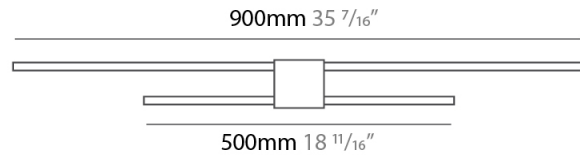

PROJECT
TYPE
SPECIFIER
QUANTITY
DATE

ORIZZONTE SURFACE

D43022- -

base number
Color   Finish
Temperature   Options

1. To build a product code in our configurator select the specify button on the base model # product page
2. To build a manual product code on this datasheet choose from the options listed below in blue font and add the suffix to the base model #

GENERAL

Series: Orizzonte
Brand: Icone
Division: Design
Mounting Type: Surface
Mounting Location: Wall
Subcategory: Picture Light

PHYSICAL

Shape: Rectangle
Length (mm): 900
Length (in): 35 7/16
Height (mm): 60
Height (in): 2 3/8
Extension (mm): 100
Extension (in): 3 15/16
Light Distribution: Direct / Indirect
Fixture Finish: WHI / CHR / BGD
Fixture Material: Brass

ELECTRICAL

Lamp Type: LED
Total Output Wattage (W): 15.36
Dimming: Non-Dimmable
Driver Included: Yes
Driver Location: Integrated
Driver Type: Constant Current - 120Vac
Driver Class: Class 2
Input Voltage (V): 120 - 277
Output Voltage (V): 12
Upon Request: (Not included - see components) Remote: 0-10Vdc dimming / Non-dimming 120/277Vac / Phase dimming 120Vac (ELV - Trailing Edge)

LED

Color Temperature (°K): 2700 / 3000
Nominal Lumen (lm): 1320
CRI: >90 CRI
Lamp Life (hrs): 50000

OPTICAL

RATINGS AND CERTIFICATIONS

Certified By: Certified for North American Standards
IP rating: IP20