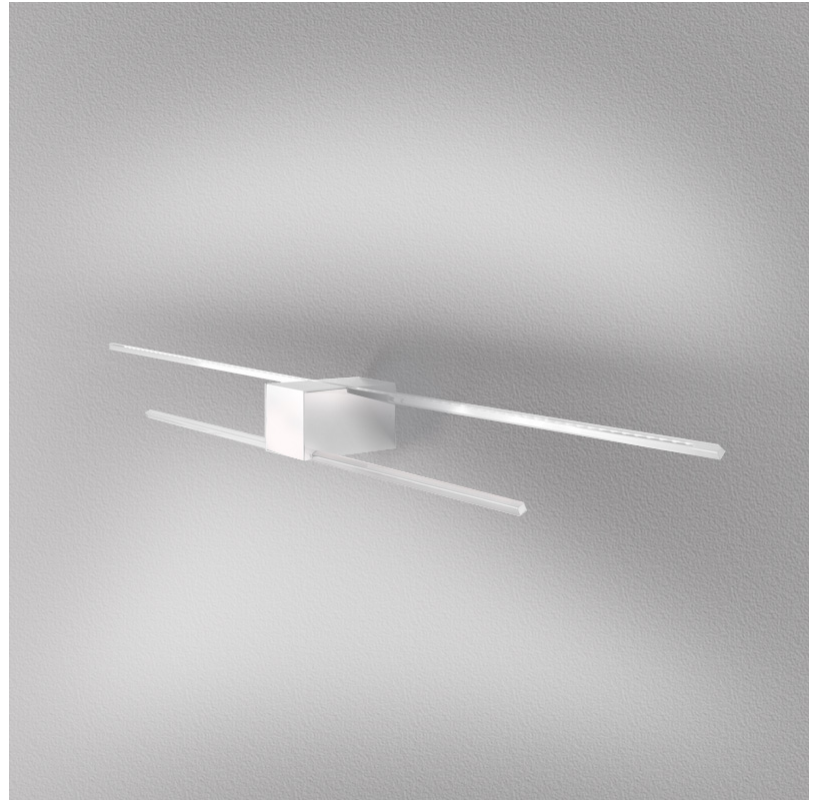

ORIZZONTE SURFACE

D43022-

base number
Color   Finish
Temperature   Options

1. To build a product code in our configurator select the specify button on the base model # product page
2. To build a manual product code on this datasheet choose from the options listed below in blue font and add the suffix to the base model #

GENERAL

Series: Orizzonte
Brand: Icone
Division: Design
Mounting Type: Surface
Mounting Location: Wall
Subcategory: Picture Light

PHYSICAL

Shape: Rectangle
Length (mm): 900
Length (in): 35 ⁷/₁₆
Height (mm): 60
Height (in): 2 ³/₈
Extension (mm): 100
Extension (in): 3 ¹⁵/₁₆
Light Distribution: Direct / Indirect
Fixture Finish: WHI / CHR / BGD
Fixture Material: Brass

ELECTRICAL

Lamp Type: LED
Total Output Wattage (W): 15.36
Dimming: Non-Dimmable
Driver Included: Yes
Driver Location: Integrated
Driver Type: Constant Current - 120Vac
Driver Class: Class 2
Input Voltage (V): 120 - 277
Output Voltage (V): 12
Upon Request: (Not included - see components) Remote: 0-10Vdc dimming / Non-dimming 120/277Vac / Phase dimming 120Vac (ELV - Trailing Edge)

LED

Color Temperature (°K): 2700 / 3000
Nominal Lumen (lm): 1320
CRI: >90 CRI
Lamp Life (hrs): 50000

OPTICAL

RATINGS AND CERTIFICATIONS

Certified By: Certified for North American Standards
IP rating: IP20

PROJECT	_____
TYPE	_____
SPECIFIER	_____
QUANTITY	_____
DATE	_____