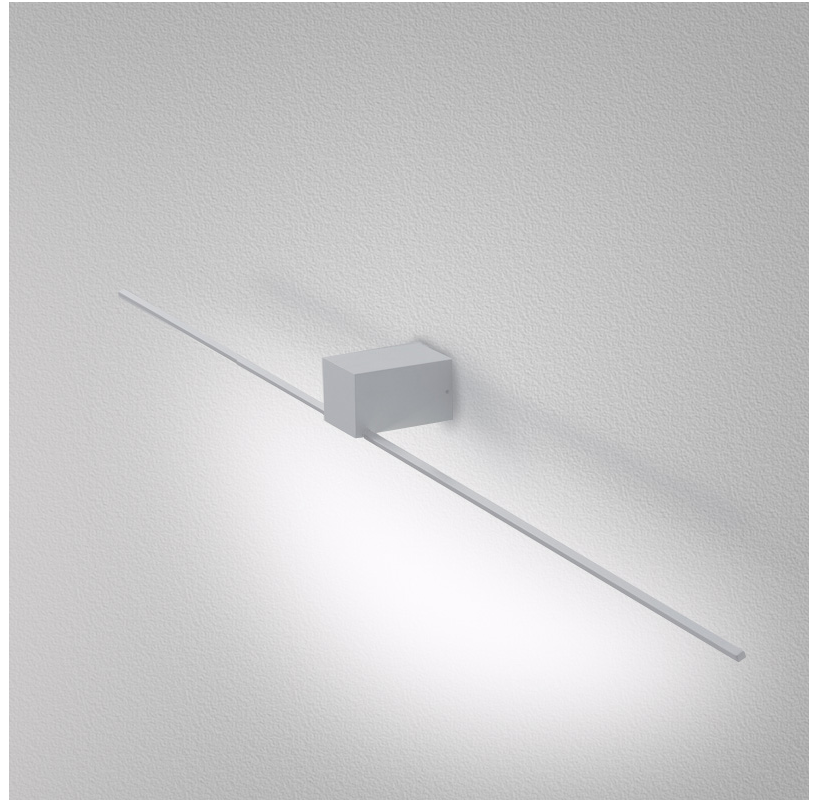

ORIZZONTE SURFACE

D43017- -

base number
Color   Temperature   Finish   Options

1. To build a product code in our configurator select the specify button on the base model # product page
2. To build a manual product code on this datasheet choose from the options listed below in blue font and add the suffix to the base model #

GENERAL

Series: Orizzonte
Brand: Icone
Division: Design
Mounting Type: Surface
Mounting Location: Wall
Subcategory: Picture Light

PHYSICAL

Shape: Rectangle
Length (mm): 900
Length (in): 35 ⁷/₁₆
Height (mm): 60
Height (in): 2 ³/₈
Extension (mm): 100
Extension (in): 3 ¹⁵/₁₆
Light Distribution: Direct / Indirect
Fixture Finish: WHI / CHR / BGD
Fixture Material: Brass

ELECTRICAL

Lamp Type: LED
Total Output Wattage (W): 10.56
Dimming: Non-Dimmable
Driver Included: Yes
Driver Location: Integrated
Driver Type: Constant Current - 120Vac
Driver Class: Class 2
Input Voltage (V): 120 - 277
Output Voltage (V): 12
Upon Request: Remote: 0-10Vdc dimming / Non-dimming / Phase Dimming 120/277Vac

LED

Color Temperature (°K): 2700 / 3000
Nominal Lumen (lm): 880
CRI: >90 CRI
Lamp Life (hrs): 50000

OPTICAL

RATINGS AND CERTIFICATIONS

Certified By: Certified for North American Standards
IP rating: IP20

PROJECT	_____
TYPE	_____
SPECIFIER	_____
QUANTITY	_____
DATE	_____

900mm 35 ⁷/₁₆"