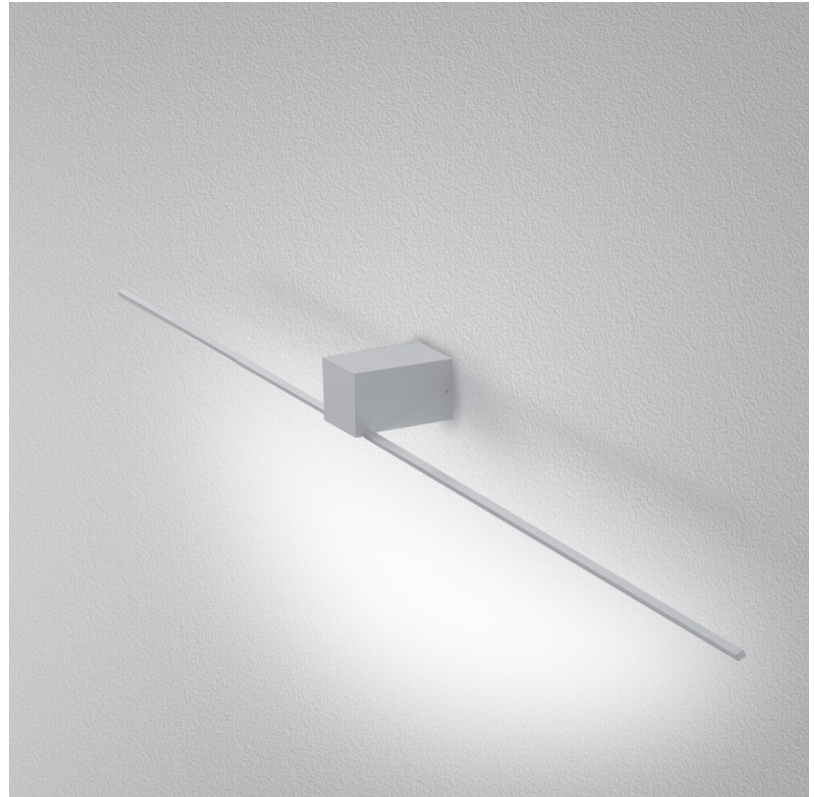

ORIZZONTE SURFACE

D43017- -

base number
Color   Finish
Temperature   Options

PROJECT
TYPE
SPECIFIER
QUANTITY
DATE

1. To build a product code in our configurator select the specify button on the base model # product page
2. To build a manual product code on this datasheet choose from the options listed below in blue font and add the suffix to the base model #

GENERAL

Series: Orizzonte
Brand: Icone
Division: Design
Mounting Type: Surface
Mounting Location: Wall
Subcategory: Picture Light

PHYSICAL

Shape: Rectangle
Length (mm): 900
Length (in): 35 ⁷/₁₆
Height (mm): 60
Height (in): 2 ³/₈
Extension (mm): 100
Extension (in): 3 ¹⁵/₁₆
Light Distribution: Direct / Indirect
Fixture Finish: WHI / CHR / BGD
Fixture Material: Brass

ELECTRICAL

Lamp Type: LED
Total Output Wattage (W): 10.56
Dimming: Non-Dimmable
Driver Included: Yes
Driver Location: Integrated
Driver Type: Constant Current - 120Vac
Driver Class: Class 2
Input Voltage (V): 120 - 277
Output Voltage (V): 12
Upon Request: Remote: 0-10Vdc dimming / Non-dimming / Phase Dimming 120/277Vac

LED

Color Temperature (°K): 2700 / 3000
Nominal Lumen (lm): 880
CRI: >90 CRI
Lamp Life (hrs): 50000

OPTICAL

RATINGS AND CERTIFICATIONS

Certified By: Certified for North American Standards
IP rating: IP20

900mm 35 ⁷/₁₆"