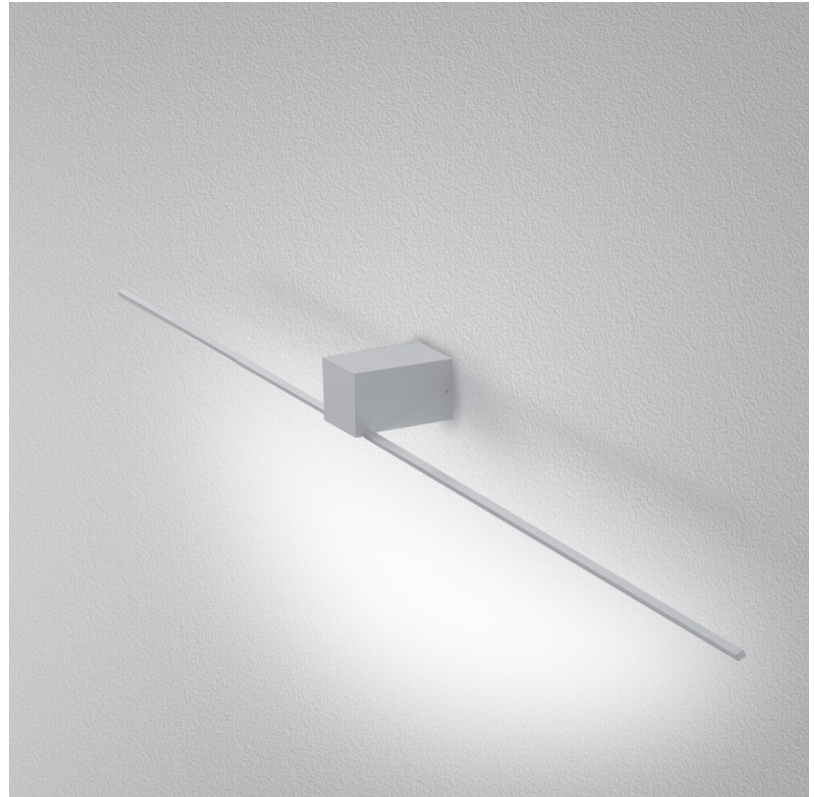

ORIZZONTE SURFACE

D43017- -

base number
Color   Finish
Temperature   Options

1. To build a product code in our configurator select the specify button on the base model # product page
2. To build a manual product code on this datasheet choose from the options listed below in blue font and add the suffix to the base model #

GENERAL

Series: Orizzonte
Brand: Icone
Division: Design
Mounting Type: Surface
Mounting Location: Wall
Subcategory: Picture Light

PHYSICAL

Shape: Rectangle
Length (mm): 900
Length (in): 35 ⁷/₁₆
Height (mm): 60
Height (in): 2 ³/₈
Extension (mm): 100
Extension (in): 3 ¹⁵/₁₆
Light Distribution: Direct / Indirect
Fixture Finish: WHI / CHR / BGD
Fixture Material: Brass

ELECTRICAL

Lamp Type: LED
Total Output Wattage (W): 10.56
Dimming: Non-Dimming / Phase Dimming (120vac Only)
Driver Included: Yes
Driver Location: Integrated
Driver Type: Constant Current - 120Vac
Driver Class: Class 2
Input Voltage (V): 120 - 277
Output Voltage (V): 12
Upon Request: Remote: 0-10Vdc dimming / Non-dimming 120/277Vac

LED

Color Temperature (°K): 2700 / 3000
Nominal Lumen (lm): 880
CRI: >90 CRI
Lamp Life (hrs): 50000

OPTICAL

RATINGS AND CERTIFICATIONS

Certified By: Certified for North American Standards
IP rating: IP20

PROJECT
TYPE
SPECIFIER
QUANTITY
DATE

900mm 35 ⁷/₁₆"