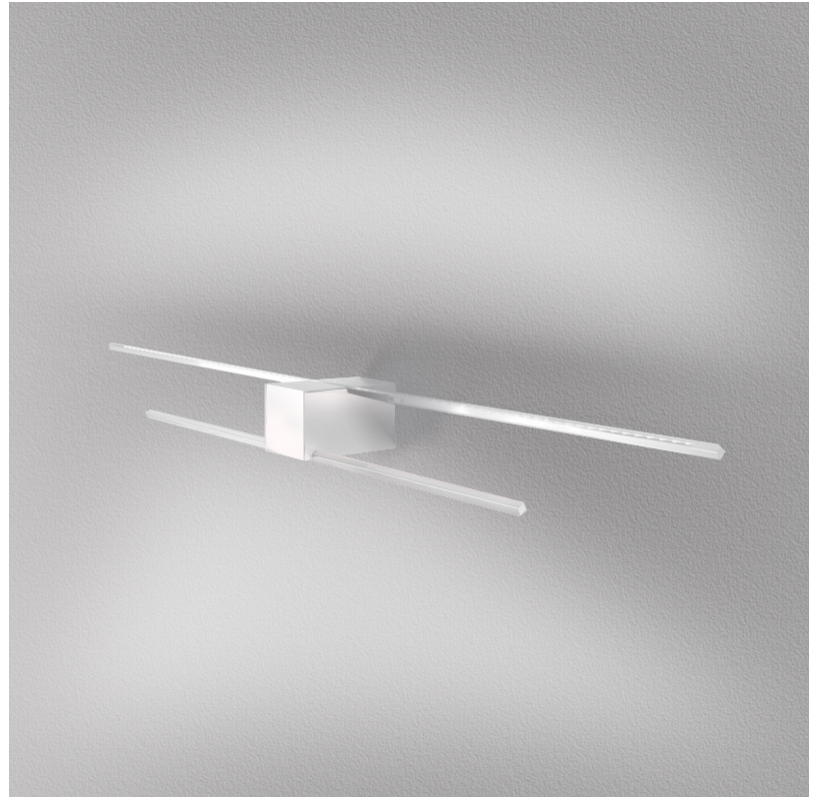

ORIZZONTE SURFACE

D43022-

base number
Color   Finish
Temperature   Options

1. To build a product code in our configurator select the specify button on the base model # product page
2. To build a manual product code on this datasheet choose from the options listed below in blue font and add the suffix to the base model #

GENERAL

Series: Orizzonte
Brand: Icone
Division: Design
Mounting Type: Surface
Mounting Location: Wall
Subcategory: Picture Light

PHYSICAL

Shape: Rectangle
Length (mm): 900
Length (in): 35 ⁷/₁₆
Height (mm): 60
Height (in): 2 ³/₈
Extension (mm): 100
Extension (in): 3 ¹⁵/₁₆
Light Distribution: Direct / Indirect
Fixture Finish: WHI / CHR / BGD
Fixture Material: Brass

ELECTRICAL

Lamp Type: LED
Total Output Wattage (W): 15.36
Dimming: Non-Dimmable
Driver Included: Yes
Driver Location: Integrated
Driver Type: Constant Current - 120Vac
Driver Class: Class 2
Input Voltage (V): 120 - 277
Output Voltage (V): 12
Upon Request: (Not included - see components) Remote: 0-10Vdc dimming / Non-dimming 120/277Vac / Phase dimming 120Vac (ELV - Trailing Edge)

LED

Color Temperature (°K): 2700 / 3000
Nominal Lumen (lm): 1320
CRI: >90 CRI
Lamp Life (hrs): 50000

OPTICAL

RATINGS AND CERTIFICATIONS

Certified By: Certified for North American Standards
IP rating: IP20

PROJECT	_____
TYPE	_____
SPECIFIER	_____
QUANTITY	_____
DATE	_____