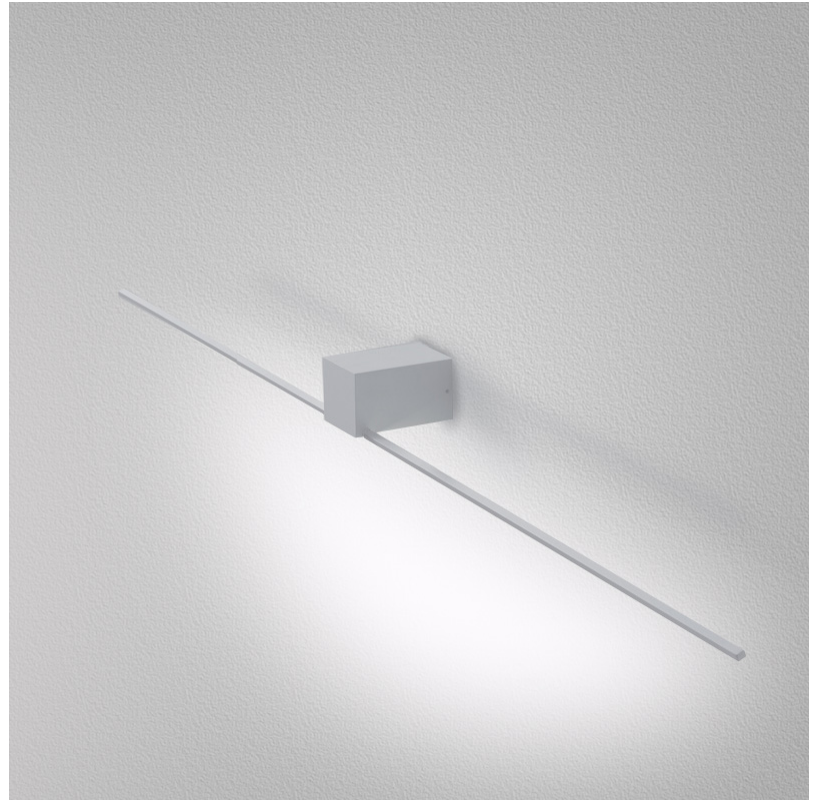

ORIZZONTE SURFACE

D43017- -

base number
Color   Finish
Temperature   Options

1. To build a product code in our configurator select the specify button on the base model # product page
2. To build a manual product code on this datasheet choose from the options listed below in blue font and add the suffix to the base model #

GENERAL

Series: Orizzonte
Brand: Icone
Division: Design
Mounting Type: Surface
Mounting Location: Wall
Subcategory: Picture Light

PHYSICAL

Shape: Rectangle
Length (mm): 900
Length (in): 35 ⁷/₁₆
Height (mm): 60
Height (in): 2 ³/₈
Extension (mm): 100
Extension (in): 3 ¹⁵/₁₆
Light Distribution: Direct / Indirect
Fixture Finish: WHI / CHR / BGD
Fixture Material: Brass

ELECTRICAL

Lamp Type: LED
Total Output Wattage (W): 10.56
Dimming: Non-Dimming / Phase Dimming (120vac Only)
Driver Included: Yes
Driver Location: Integrated
Driver Type: Constant Current - 120Vac
Driver Class: Class 2
Input Voltage (V): 120 - 277
Output Voltage (V): 12
Upon Request: Remote: 0-10Vdc dimming / Non-dimming 120/277Vac

LED

Color Temperature (°K): 2700 / 3000
Nominal Lumen (lm): 880
CRI: >90 CRI
Lamp Life (hrs): 50000

OPTICAL

RATINGS AND CERTIFICATIONS

Certified By: Certified for North American Standards
IP rating: IP20

PROJECT	_____
TYPE	_____
SPECIFIER	_____
QUANTITY	_____
DATE	_____

900mm 35 ⁷/₁₆"