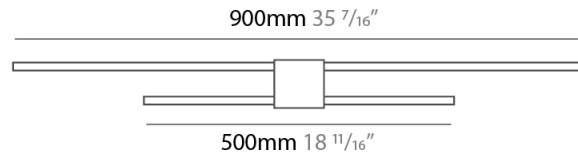

ORIZZONTE SURFACE

D43022-

base number
Color   Finish
Temperature   Options

1. To build a product code in our configurator select the specify button on the base model # product page
2. To build a manual product code on this datasheet choose from the options listed below in blue font and add the suffix to the base model #

GENERAL

Series: Orizzonte
Brand: Icone
Division: Design
Mounting Type: Surface
Mounting Location: Wall
Subcategory: Picture Light

PHYSICAL

Shape: Rectangle
Length (mm): 900
Length (in): 35 ⁷/₁₆
Height (mm): 60
Height (in): 2 ³/₈
Extension (mm): 100
Extension (in): 3 ¹⁵/₁₆
Light Distribution: Direct / Indirect
Fixture Finish: WHI / CHR / BGD
Fixture Material: Brass

ELECTRICAL

Lamp Type: LED
Total Output Wattage (W): 15.36
Dimming: Non-Dimmable
Driver Included: Yes
Driver Location: Integrated
Driver Type: Constant Current - 120Vac
Driver Class: Class 2
Input Voltage (V): 120 - 277
Output Voltage (V): 12
Upon Request: (Not included - see components) Remote: 0-10Vdc dimming / Non-dimming 120/277Vac / Phase dimming 120Vac (ELV - Trailing Edge)

LED

Color Temperature (°K): 2700 / 3000
Nominal Lumen (lm): 1320
CRI: >90 CRI
Lamp Life (hrs): 50000

OPTICAL

RATINGS AND CERTIFICATIONS

Certified By: Certified for North American Standards
IP rating: IP20

PROJECT	_____
TYPE	_____
SPECIFIER	_____
QUANTITY	_____
DATE	_____