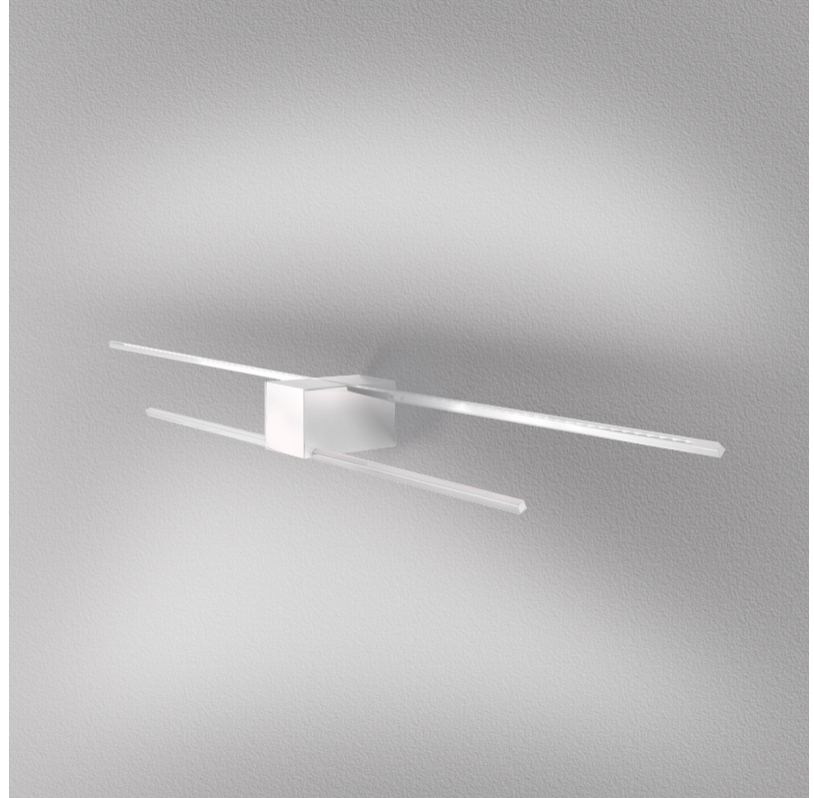

ORIZZONTE SURFACE

D43022-

base number
Color   Finish
Temperature   Options

1. To build a product code in our configurator select the specify button on the base model # product page
2. To build a manual product code on this datasheet choose from the options listed below in blue font and add the suffix to the base model #

GENERAL

Series: Orizzonte
Brand: Icone
Division: Design
Mounting Type: Surface
Mounting Location: Wall
Subcategory: Picture Light

PHYSICAL

Shape: Rectangle
Length (mm): 900
Length (in): 35 ⁷/₁₆
Height (mm): 60
Height (in): 2 ³/₈
Extension (mm): 100
Extension (in): 3 ¹⁵/₁₆
Light Distribution: Direct / Indirect
Fixture Finish: WHI / CHR / BGD
Fixture Material: Brass

ELECTRICAL

Lamp Type: LED
Total Output Wattage (W): 15.36
Dimming: Non-Dimmable
Driver Included: Yes
Driver Location: Integrated
Driver Type: Constant Current - 120Vac
Driver Class: Class 2
Input Voltage (V): 120 - 277
Output Voltage (V): 12
Upon Request: (Not included - see components) Remote: 0-10Vdc dimming / Non-dimming 120/277Vac / Phase dimming 120Vac (ELV - Trailing Edge)

LED

Color Temperature (°K): 2700 / 3000
Nominal Lumen (lm): 1320
CRI: >90 CRI
Lamp Life (hrs): 50000

OPTICAL

RATINGS AND CERTIFICATIONS

Certified By: Certified for North American Standards
IP rating: IP20

PROJECT	_____
TYPE	_____
SPECIFIER	_____
QUANTITY	_____
DATE	_____