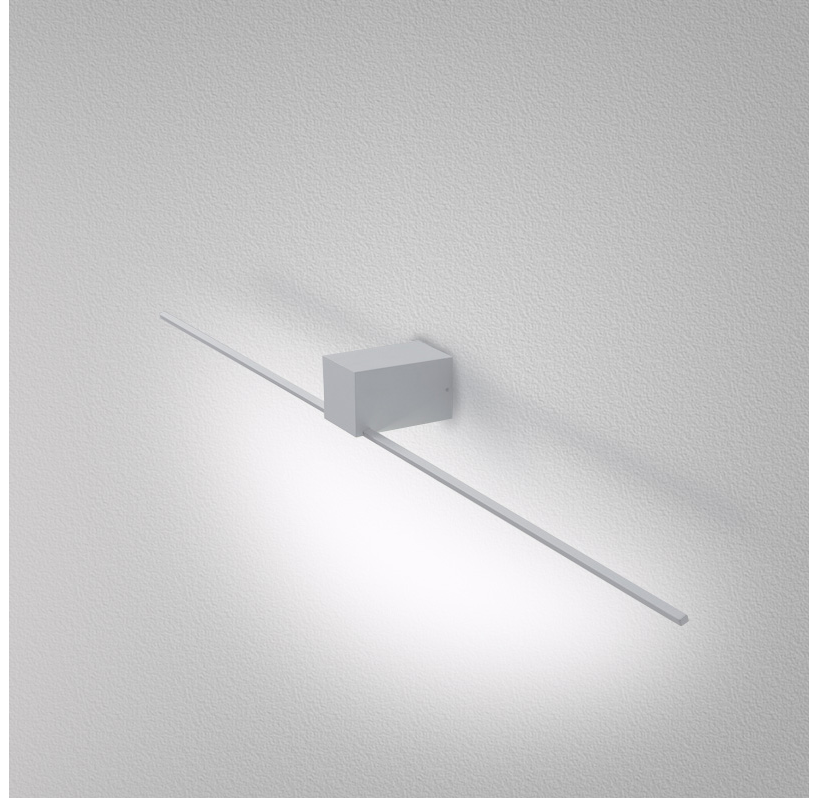

ORIZZONTE SURFACE

D43013-

base number   Color   Finish
Temperature   Options

1. To build a product code in our configurator select the specify button on the base model # product page
2. To build a manual product code on this datasheet choose from the options listed below in blue font and add the suffix to the base model #

GENERAL

Series: Orizzonte

Brand: Icone

Division: Design

Mounting Type: Surface

Mounting Location: Wall

Subcategory: Picture Light

PHYSICAL

Shape: Rectangle

Length (mm): 700

Length (in): 27 ⁹/₁₆

Height (mm): 60

Depth (mm): 100

Height (in): 2 ³/₈

Depth (in): 3 ¹⁵/₁₆

Light Distribution: Direct / Indirect

Fixture Finish: WHI / CHR / BGD

Fixture Material: Brass

ELECTRICAL

Lamp Type: LED

Total Output Wattage (W): 7.92

Dimming: Non-Dimming / Phase Dimming (120vac Only)

Driver Included: Yes

Driver Location: Integrated

Driver Type: Constant Current - 120Vac

Driver Class: Class 2

Input Voltage (V): 120 - 277

Output Voltage (V): 12

Upon Request: Remote: 0-10Vdc dimming / Non-dimming 120/277Vac

LED

Color Temperature (°K): 2700 / 3000

Nominal Lumen (lm): 660

CRI: >90 CRI

Lamp Life (hrs): 50000

OPTICAL

RATINGS AND CERTIFICATIONS

Certified By: Certified for North American Standards

IP rating: IP20

700mm 27 ⁹/₁₆"