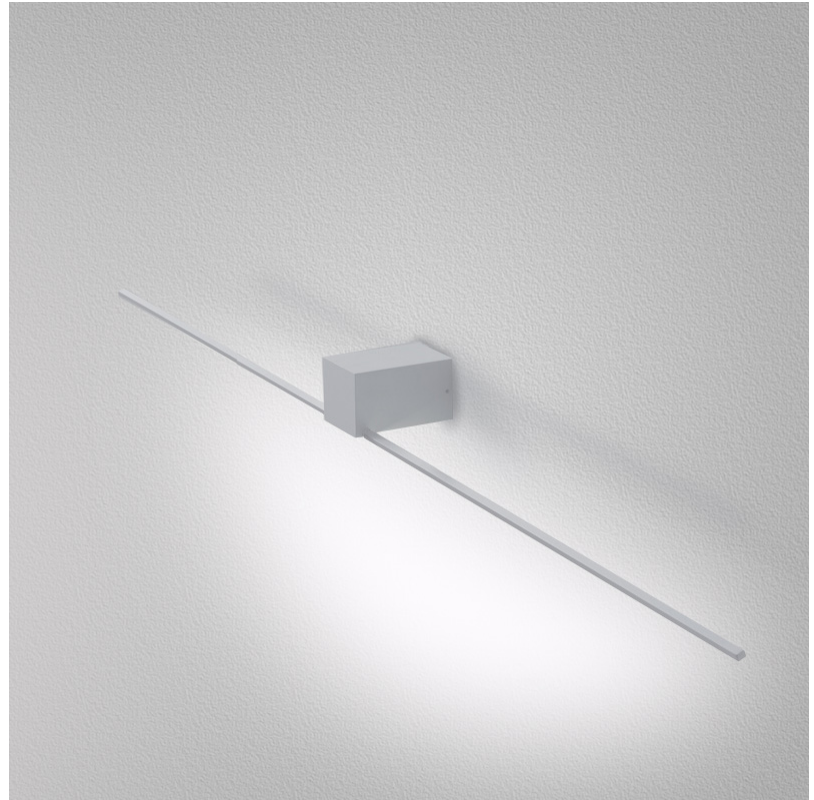

ORIZZONTE SURFACE

D43017- -

base number
Color   Temperature   Finish   Options

1. To build a product code in our configurator select the specify button on the base model # product page
2. To build a manual product code on this datasheet choose from the options listed below in blue font and add the suffix to the base model #

GENERAL

Series: Orizzonte
Brand: Icone
Division: Design
Mounting Type: Surface
Mounting Location: Wall
Subcategory: Picture Light

PHYSICAL

Shape: Rectangle
Length (mm): 900
Length (in): 35 ⁷/₁₆
Height (mm): 60
Height (in): 2 ³/₈
Extension (mm): 100
Extension (in): 3 ¹⁵/₁₆
Light Distribution: Direct / Indirect
Fixture Finish: WHI / CHR / BGD
Fixture Material: Brass

ELECTRICAL

Lamp Type: LED
Total Output Wattage (W): 10.56
Dimming: Non-Dimming / Phase Dimming (120vac Only)
Driver Included: Yes
Driver Location: Integrated
Driver Type: Constant Current - 120Vac
Driver Class: Class 2
Input Voltage (V): 120 - 277
Output Voltage (V): 12
Upon Request: Remote: 0-10Vdc dimming / Non-dimming 120/277Vac

LED

Color Temperature (°K): 2700 / 3000
Nominal Lumen (lm): 880
CRI: >90 CRI
Lamp Life (hrs): 50000

OPTICAL

RATINGS AND CERTIFICATIONS

Certified By: Certified for North American Standards
IP rating: IP20

PROJECT	_____
TYPE	_____
SPECIFIER	_____
QUANTITY	_____
DATE	_____

900mm 35 ⁷/₁₆"