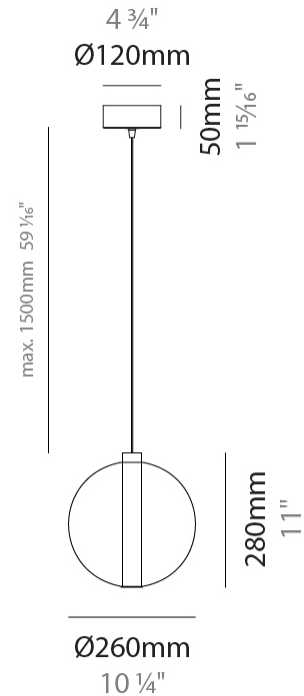

OSCURA - MONOPOINT SUSPENSION

D141217-

base number Finish
Options

1. To build a product code in our configurator select the specify button on the base model # product page
2. To build a manual product code on this datasheet choose from the options listed below in blue font and add the suffix to the base model #

GENERAL

Series: Oscura
Subseries: Oscura - Monopoint
Partner: Cangini & Tucci
Division: Design
Installation: Suspension
Product Type: Pendant
Mounting Location: Ceiling

PHYSICAL

Shape: Round
Diameter (mm): 260
Diameter (in): 10 ¼
Height (mm): 280
Height (in): 11
Max. Overall Height (mm): 1780
Max. Overall Height (in): 70 ⅞
Weight (kg): 1.000
Weight (lbs): 2.2
Fixture Finish: [AMB / GRN / PNK / RUB / SKB / SMK / TOB / TRA](#)
Holder Finish: CHR
Fixture Material: Glass / Metal
Primary Material: Glass - Borosilicate
Cable Details: 1500mm cable

ELECTRICAL

Number of Lamps: 1
Lamp Type: LED Retrofit
Bulb Included: Bulb Not Included
Total Output Wattage (W): 4
Max. Wattage Per Lamp (W): 1
Lamp Base: G9
Input Voltage (V): 120

LED

OPTICAL

RATINGS AND CERTIFICATIONS

Certified By: Certified for North American Standards
IP rating: IP20

PROJECT
TYPE
SPECIFIER
QUANTITY
DATE