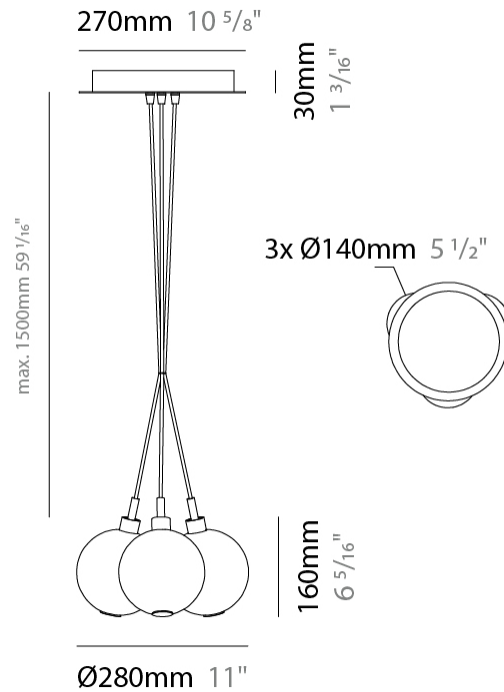

PROJECT	_____
TYPE	_____
SPECIFIER	_____
QUANTITY	_____
DATE	_____

OSCURA - 3 LIGHT CLUSTER SUSPENSION

D141137-

base number   Finish
Options

1. To build a product code in our configurator select the specify button on the base model # product page
2. To build a manual product code on this datasheet choose from the options listed below in blue font and add the suffix to the base model #

GENERAL

Series: Oscura
Subseries: Oscura - 3 Light Cluster
Partner: Cangini & Tucci
Division: Design
Installation: Suspension
Product Type: Pendant
Mounting Location: Ceiling

PHYSICAL

Shape: Round
Diameter (mm): 270
Diameter (in): 10 ⁵/₈
Height (mm): 160
Height (in): 6 ⁵/₁₆
Max. Overall Height (mm): 1660
Max. Overall Height (in): 65 ³/₈
Weight (kg): 2.25
Weight (lbs): 4.96
Fixture Finish: [AMB / BLK / BRZ / GLD / GRN / PNK / RGD / RUB / SKB / SMK / STE / TOB / TRA](#)
Holder Finish: PSS
Fixture Material: Glass / Metal
Primary Material: Glass - Borosilicate
Cable Details: 1500mm cable

ELECTRICAL

Number of Lamps: 3
Lamp Type: LED Retrofit
Bulb Included: Bulb Not Included
Total Output Wattage (W): 12
Max. Wattage Per Lamp (W): 4
Lamp Base: G9
Input Voltage (V): 120

LED

OPTICAL

RATINGS AND CERTIFICATIONS

Certified By: Certified for North American Standards
IP rating: IP20