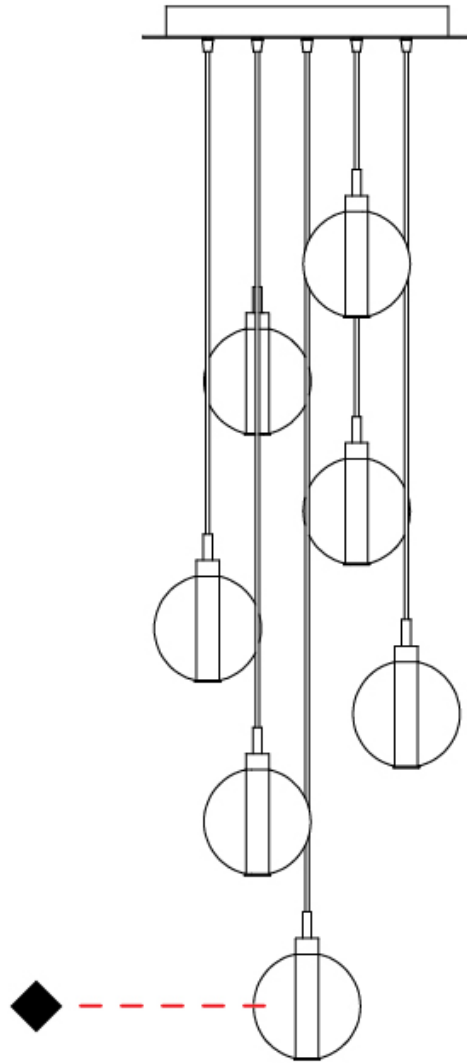

OSCURA - 7 LIGHT MULTIPLE SUSPENSION

D141143-

PROJECT _____

TYPE _____

SPECIFIER _____

QUANTITY _____

DATE _____

D