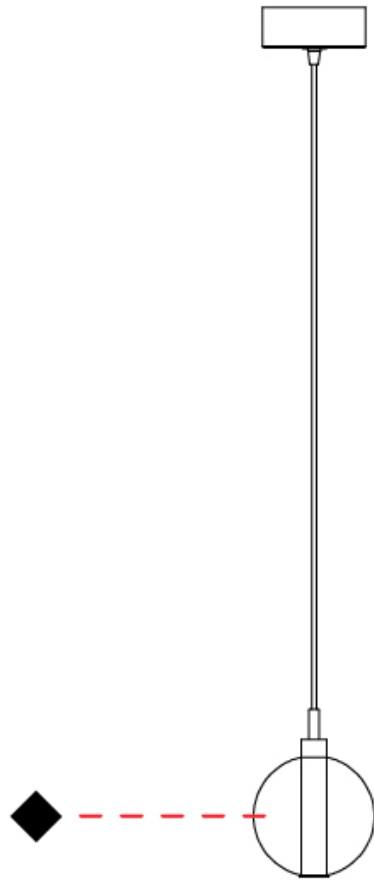

OSCURA - MONOPOINT SUSPENSION

D141135-

PROJECT

TYPE

SPECIFIER

QUANTITY

DATE

D