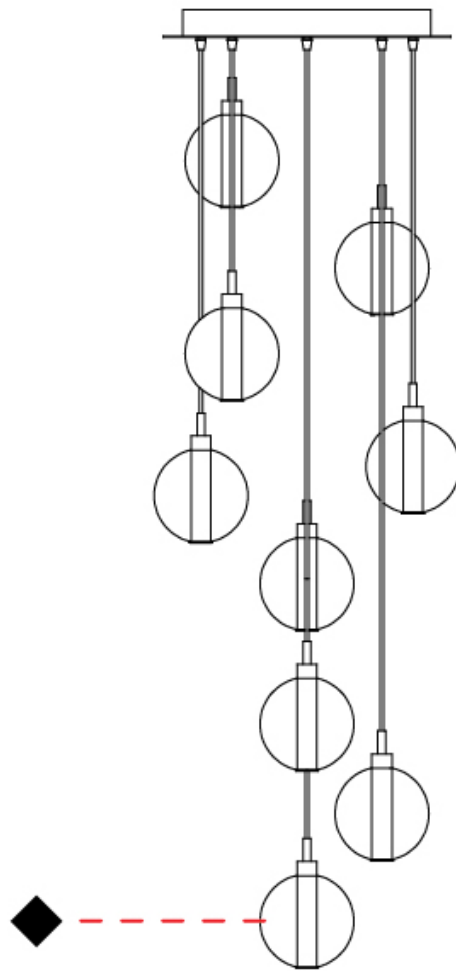

OSCURA - 9 LIGHT MULTIPLE SUSPENSION

D141144-

PROJECT _____

TYPE _____

SPECIFIER _____

QUANTITY _____

DATE _____

D