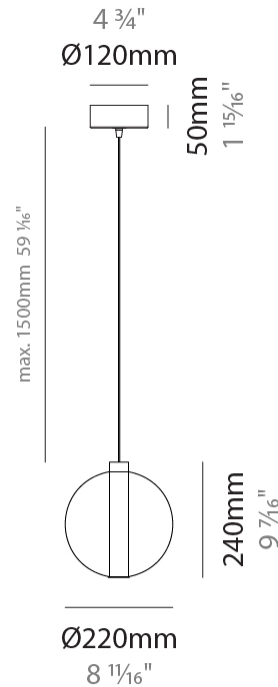

OSCURA - MONOPOINT SUSPENSION

D141215-

base number   Finish
Options

1. To build a product code in our configurator select the specify button on the base model # product page
2. To build a manual product code on this datasheet choose from the options listed below in blue font and add the suffix to the base model #

GENERAL

Series: Oscura
Subseries: Oscura - Monopoint
Brand: Cangini & Tucci
Division: Design
Mounting Type: Suspension
Mounting Location: Ceiling
Subcategory: Pendant

PHYSICAL

Shape: Round
Diameter (mm): 220
Diameter (in): 8 ¹¹/₁₆
Height (mm): 240
Height (in): 9 ⁷/₁₆
Max. Overall Height (mm): 1740
Max. Overall Height (in): 68 ¹/₂
Light Distribution: Omnidirectional
Weight (kg): 0.855
Weight (lbs): 1.88
Fixture Finish: AMB / BLK / BRZ / GLD / GRN / PNK / RGD / RUB / SKB / SMK / STE / TOB / TRA
Holder Finish: CHR
Fixture Material: Glass / Metal
Cable Details: 1500mm cable

ELECTRICAL

Number of Lamps: 1
Lamp Type: LED Retrofit
Bulb Included: Bulb Not Included
Total Output Wattage (W): 4
Max. Wattage Per Lamp (W): 1
Lamp Base: G9
Input Voltage (V): 120

LED

OPTICAL

RATINGS AND CERTIFICATIONS

Certified By: Certified for North American Standards
IP rating: IP20

PROJECT	_____
TYPE	_____
SPECIFIER	_____
QUANTITY	_____
DATE	_____