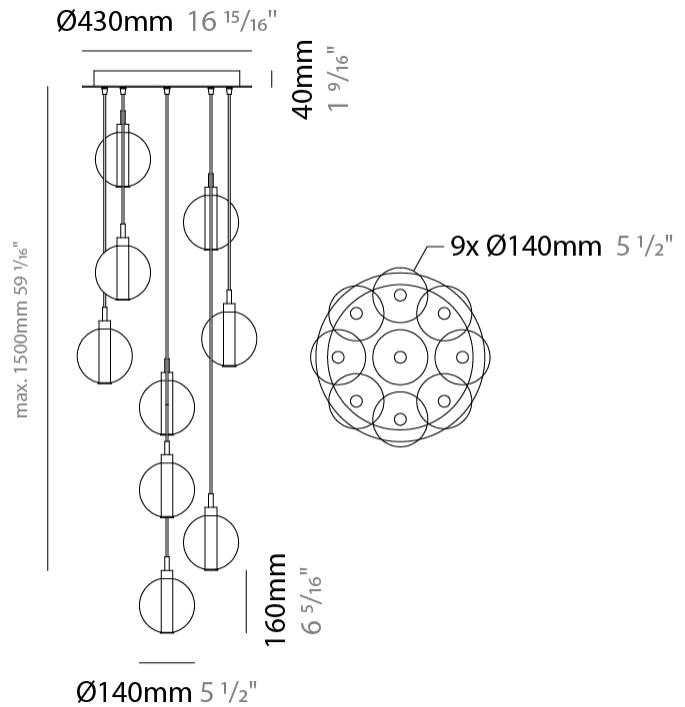

PROJECT	
TYPE	
SPECIFIER	
QUANTITY	
DATE	

OSCURA - 9 LIGHT MULTIPLE SUSPENSION

D141144-

base number Finish
Options

1. To build a product code in our configurator select the specify button on the base model # product page
2. To build a manual product code on this datasheet choose from the options listed below in blue font and add the suffix to the base model #

GENERAL

Series: Oscura
Subseries: Oscura - 9 Light Multiple
Brand: Cangini & Tucci
Division: Design
Mounting Type: Suspension
Mounting Location: Ceiling
Subcategory: Pendant

PHYSICAL

Shape: Round
Diameter (mm): 460
Diameter (in): 18 7/8
Height (mm): 160
Height (in): 6 5/16
Max. Overall Height (mm): 1660
Max. Overall Height (in): 64 15/16
Light Distribution: Omnidirectional
Weight (kg): 5.6
Weight (lbs): 12.35
Fixture Finish: [AMB](#) / [BLK](#) / [BRZ](#) / [GLD](#) / [GRN](#) / [PNK](#) / [RGD](#) / [RUB](#) / [SKB](#) / [SMK](#) / [STE](#) / [TOB](#) / [TRA](#)
Holder Finish: PSS
Fixture Material: Glass / Metal
Cable Details: 1500mm cable

ELECTRICAL

Number of Lamps: 9
Lamp Type: LED Retrofit
Bulb Included: Bulb Not Included
Total Output Wattage (W): 36
Max. Wattage Per Lamp (W): 4
Lamp Base: G9
Input Voltage (V): 120

LED

OPTICAL

RATINGS AND CERTIFICATIONS

Certified By: Certified for North American Standards
IP rating: IP20