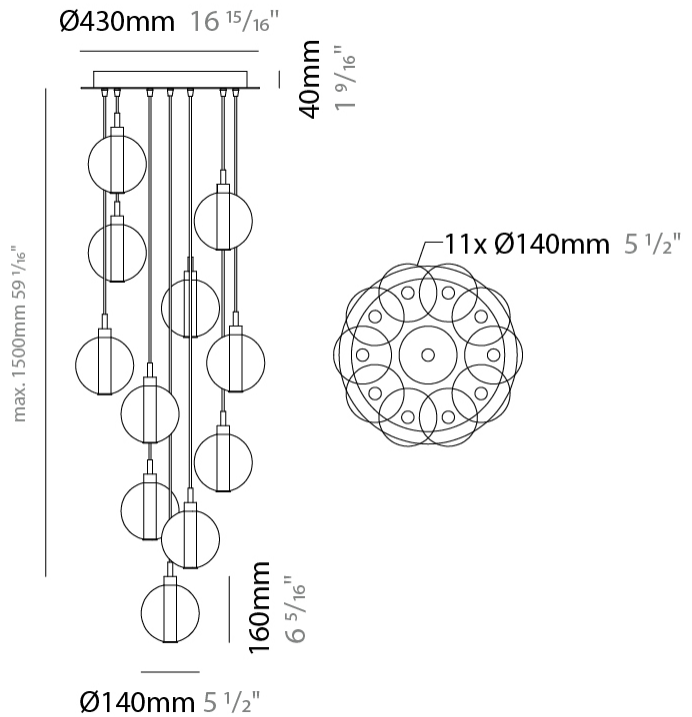

PROJECT	
TYPE	
SPECIFIER	
QUANTITY	
DATE	

OSCURA - 11 LIGHT MULTIPLE SUSPENSION

D141145-

base number   Finish
Options

1. To build a product code in our configurator select the specify button on the base model # product page
2. To build a manual product code on this datasheet choose from the options listed below in blue font and add the suffix to the base model #

GENERAL

Series: Oscura
Subseries: Oscura - 11 Light Multiple
Brand: Cangini & Tucci
Division: Design
Mounting Type: Suspension
Mounting Location: Ceiling
Subcategory: Pendant

PHYSICAL

Shape: Round
Diameter (mm): 460
Diameter (in): 18 7/8
Height (mm): 160
Height (in): 5 7/8
Max. Overall Height (mm): 1660
Max. Overall Height (in): 64 15/16
Light Distribution: Omnidirectional
Weight (kg): 6.3
Weight (lbs): 13.9
Fixture Finish: AMB / BLK / BRZ / GLD / GRN / PNK / RGD / RUB / SKB /
SMK / STE / TOB / TRA
Holder Finish: PSS
Fixture Material: Glass / Metal
Cable Details: 1500mm cable

ELECTRICAL

Number of Lamps: 11
Lamp Type: LED Retrofit
Bulb Included: Bulb Not Included
Total Output Wattage (W): 44
Max. Wattage Per Lamp (W): 4
Lamp Base: G9
Input Voltage (V): 120

LED

OPTICAL

RATINGS AND CERTIFICATIONS

Certified By: Certified for North American Standards
IP rating: IP20