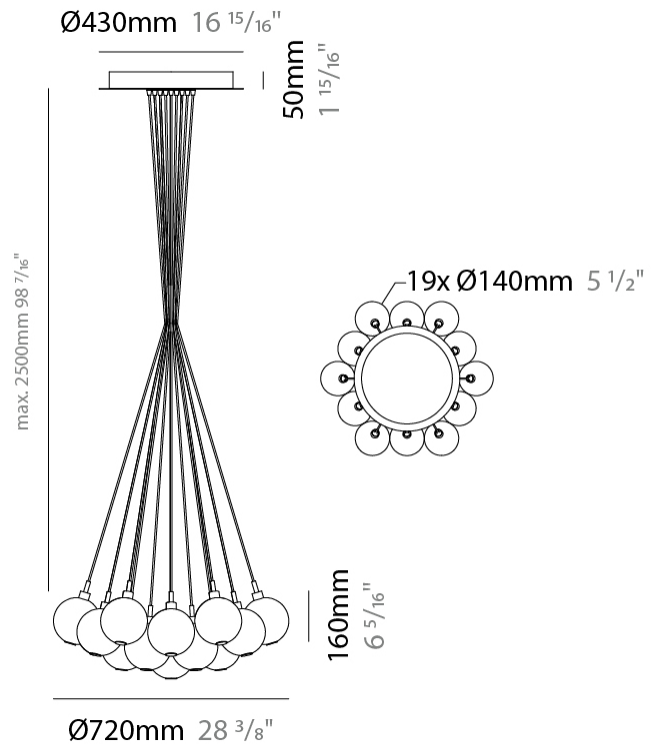

PROJECT	
TYPE	
SPECIFIER	
QUANTITY	
DATE	

OSCURA - 19 LIGHT CLUSTER SUSPENSION

D141139-

base number Finish
Options

1. To build a product code in our configurator select the specify button on the base model # product page
2. To build a manual product code on this datasheet choose from the options listed below in blue font and add the suffix to the base model #

GENERAL

Series: Oscura
Subseries: Oscura - 19 Light Cluster
Partner: Cangini & Tucci
Division: Design
Installation: Suspension
Product Type: Pendant
Mounting Location: Ceiling

PHYSICAL

Shape: Round
Diameter (mm): 720
Diameter (in): 28 3/8
Height (mm): 160
Height (in): 5 7/8
Max. Overall Height (mm): 2660
Max. Overall Height (in): 64 15/16
Weight (kg): 9.5
Weight (lbs): 20.94
Fixture Finish: [AMB / BLK / BRZ / GLD / GRN / PNK / RGD / RUB / SKB / SMK / STE / TOB / TRA](#)
Holder Finish: PSS
Fixture Material: Glass / Metal
Primary Material: Glass - Borosilicate
Cable Details: 2500mm cable

ELECTRICAL

Number of Lamps: 19
Lamp Type: LED Retrofit
Bulb Included: Bulb Not Included
Total Output Wattage (W): 76
Max. Wattage Per Lamp (W): 4
Lamp Base: G9
Input Voltage (V): 120

LED

OPTICAL

RATINGS AND CERTIFICATIONS

Certified By: Certified for North American Standards
IP rating: IP20