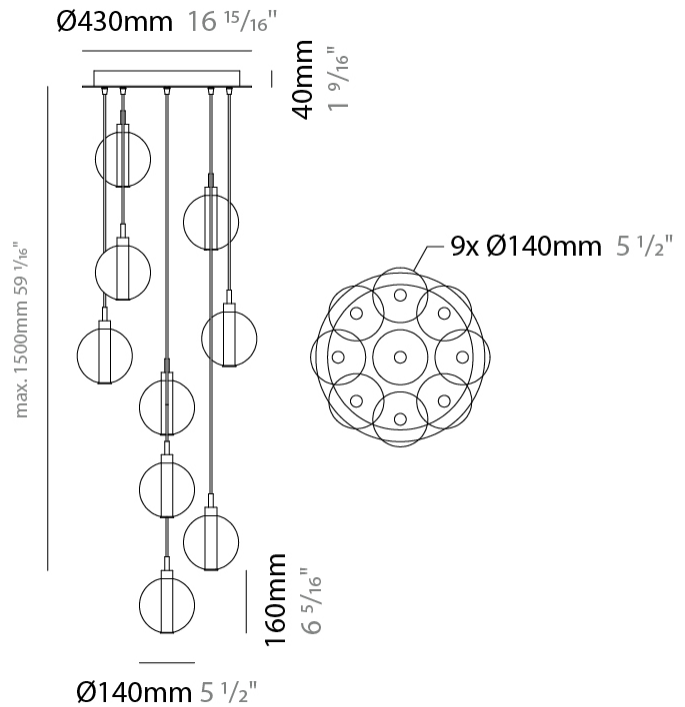

PROJECT	_____
TYPE	_____
SPECIFIER	_____
QUANTITY	_____
DATE	_____

OSCURA - 9 LIGHT MULTIPLE SUSPENSION

D141144-

base number   Finish
Options

1. To build a product code in our configurator select the specify button on the base model # product page
2. To build a manual product code on this datasheet choose from the options listed below in blue font and add the suffix to the base model #

GENERAL

Series: Oscura
Subseries: Oscura - 9 Light Multiple
Partner: Cangini & Tucci
Division: Design
Installation: Suspension
Product Type: Pendant
Mounting Location: Ceiling

PHYSICAL

Shape: Round
Diameter (mm): 460
Diameter (in): 18 7/8
Height (mm): 160
Height (in): 6 5/16
Max. Overall Height (mm): 1660
Max. Overall Height (in): 64 15/16
Weight (kg): 5.6
Weight (lbs): 12.35
Fixture Finish: [AMB / BLK / BRZ / GLD / GRN / PNK / RGD / RUB / SKB / SMK / STE / TOB / TRA](#)
Holder Finish: PSS
Fixture Material: Glass / Metal
Primary Material: Glass - Borosilicate
Cable Details: 1500mm cable

ELECTRICAL

Number of Lamps: 9
Lamp Type: LED Retrofit
Bulb Included: Bulb Not Included
Total Output Wattage (W): 36
Max. Wattage Per Lamp (W): 4
Lamp Base: G9
Input Voltage (V): 120

LED

OPTICAL

RATINGS AND CERTIFICATIONS

Certified By: Certified for North American Standards
IP rating: IP20