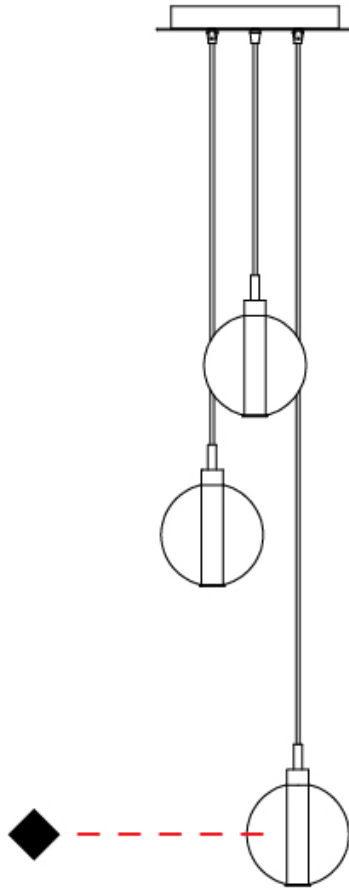

OSCURA - 3 LIGHT MULTIPLE SUSPENSION

D141141-

PROJECT

TYPE

SPECIFIER

QUANTITY

DATE

D