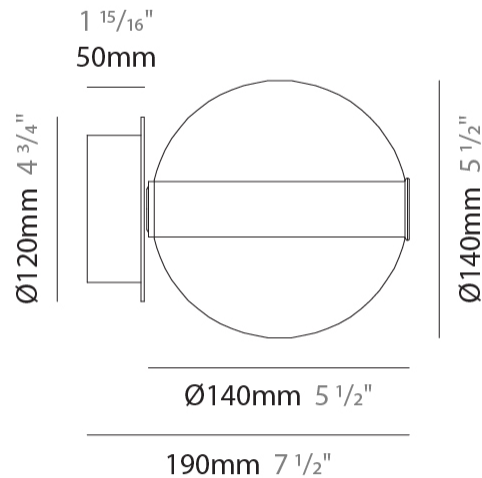

PROJECT
TYPE
SPECIFIER
QUANTITY
DATE

OSCURA SURFACE

D143022-

base number   Finish
Options

1. To build a product code in our configurator select the specify button on the base model # product page
2. To build a manual product code on this datasheet choose from the options listed below in blue font and add the suffix to the base model #

GENERAL

Series: Oscura
Partner: Cangini & Tucci
Division: Design
Installation: Surface
Product Type: Wall Surface
Mounting Location: Wall

PHYSICAL

Shape: Round
Diameter (mm): 140
Diameter (in): 5 1/2
Height (mm): 140
Depth (mm): 190
Height (in): 5 1/2
Depth (in): 7 1/2
Weight (kg): 0.51
Weight (lbs): 1.12
Fixture Finish: [AMB](#) / [BLK](#) / [BRZ](#) / [GLD](#) / [GRN](#) / [PNK](#) / [RGD](#) / [RUB](#) / [SKB](#) / [SMK](#) / [STE](#) / [TOB](#) / [TRA](#)
Holder Finish: CHR
Fixture Material: Glass / Metal
Primary Material: Glass - Borosilicate

ELECTRICAL

Number of Lamps: 1
Lamp Type: LED Retrofit
Bulb Included: Bulb Not Included
Max. Wattage Per Lamp (W): 4
Lamp Base: G9
Input Voltage (V): 120

LED

OPTICAL

RATINGS AND CERTIFICATIONS

Certified By: Certified for North American Standards
IP rating: IP20