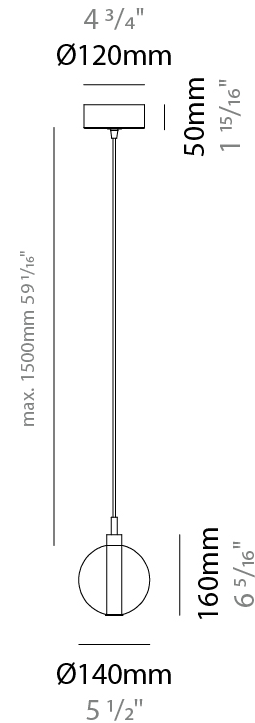

OSCURA - MONOPOINT SUSPENSION

D141135-

base number Finish
Options

1. To build a product code in our configurator select the specify button on the base model # product page
2. To build a manual product code on this datasheet choose from the options listed below in blue font and add the suffix to the base model #

GENERAL

Series: Oscura
Subseries: Oscura - Monopoint
Partner: Cangini & Tucci
Division: Design
Installation: Suspension
Product Type: Pendant
Mounting Location: Ceiling

PHYSICAL

Shape: Round
Diameter (mm): 140
Diameter (in): 5 1/2
Height (mm): 160
Height (in): 6 5/16
Max. Overall Height (mm): 1660
Max. Overall Height (in): 65 3/8
Weight (kg): 0.51
Weight (lbs): 1.12
Fixture Finish: [AMB / BLK / BRZ / GLD / GRN / PNK / RGD / RUB / SKB / SMK / STE / TOB / TRA](#)
Holder Finish: CHR
Fixture Material: Glass / Metal
Primary Material: Glass - Borosilicate
Cable Details: 1500mm cable

ELECTRICAL

Number of Lamps: 1
Lamp Type: LED Retrofit
Bulb Included: Bulb Not Included
Max. Wattage Per Lamp (W): 4
Lamp Base: G9
Input Voltage (V): 120

LED

OPTICAL

RATINGS AND CERTIFICATIONS

Certified By: Certified for North American Standards
IP rating: IP20

PROJECT
TYPE
SPECIFIER
QUANTITY
DATE