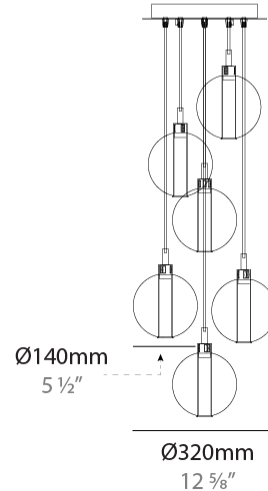

Ø270mm 10 ⁵/₈"