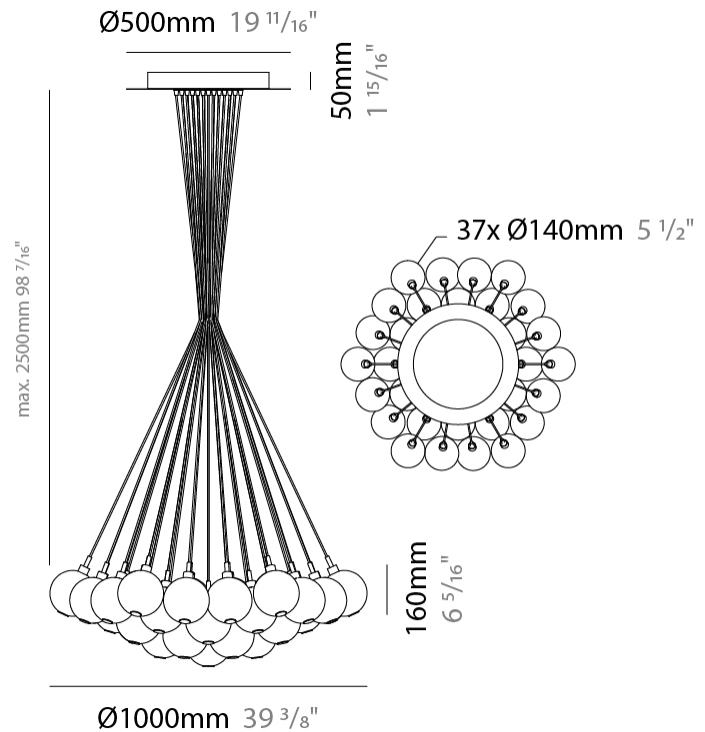

PROJECT	
TYPE	
SPECIFIER	
QUANTITY	
DATE	

OSCURA - 37 LIGHT CLUSTER SUSPENSION

D141140-

base number Finish
Options

1. To build a product code in our configurator select the specify button on the base model # product page
2. To build a manual product code on this datasheet choose from the options listed below in blue font and add the suffix to the base model #

GENERAL

Series: Oscura
Subseries: Oscura - 37 Light Cluster
Partner: Cangini & Tucci
Division: Design
Installation: Suspension
Product Type: Pendant
Mounting Location: Ceiling

PHYSICAL

Shape: Round
Diameter (mm): 1000
Diameter (in): 39 3/8
Height (mm): 160
Height (in): 5 7/8
Max. Overall Height (mm): 2660
Max. Overall Height (in): 64 15/16
Weight (kg): 18.20
Weight (lbs): 40.12
Fixture Finish: [AMB / BLK / BRZ / GLD / GRN / PNK / RGD / RUB / SKB / SMK / STE / TOB / TRA](#)
Holder Finish: PSS
Fixture Material: Glass / Metal
Primary Material: Glass - Borosilicate
Cable Details: 2500mm cable

ELECTRICAL

Number of Lamps: 37
Lamp Type: LED Retrofit
Bulb Included: Bulb Not Included
Total Output Wattage (W): 148
Max. Wattage Per Lamp (W): 4
Lamp Base: G9
Input Voltage (V): 120

LED

OPTICAL

RATINGS AND CERTIFICATIONS

Certified By: Certified for North American Standards
IP rating: IP20