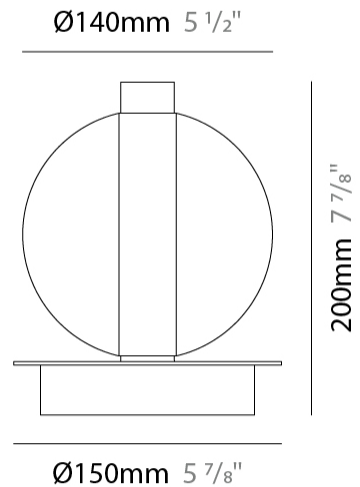

PROJECT	_____
TYPE	_____
SPECIFIER	_____
QUANTITY	_____
DATE	_____

OSCURA PORTABLE

D144027-

base number _____
Finish _____
Options _____

1. To build a product code in our configurator select the specify button on the base model # product page
2. To build a manual product code on this datasheet choose from the options listed below in blue font and add the suffix to the base model #

GENERAL

Series: Oscura _____
Brand: Cangini & Tucci _____
Division: Design _____
Mounting Type: Portable _____
Mounting Location: Table _____
Subcategory: Ambient _____

PHYSICAL

Shape: Round _____
Diameter (mm): 150 _____
Diameter (in): 5 7/8 _____
Height (mm): 200 _____
Height (in): 7 7/8 _____
Light Distribution: Omnidirectional _____
Weight (kg): 0.835 _____
Weight (lbs): 1.84 _____
Fixture Finish: [AMB](#) / [BLK](#) / [BRZ](#) / [GLD](#) / [GRN](#) / [PNK](#) / [RGD](#) / [RUB](#) / [SKB](#) / [SMK](#) / [STE](#) / [TOB](#) / [TRA](#) _____
Holder Finish: CHR _____
Fixture Material: Glass / Metal _____

ELECTRICAL

Number of Lamps: 1 _____
Lamp Type: LED Retrofit _____
Bulb Included: Bulb Not Included _____
Max. Wattage Per Lamp (W): 4 _____
Lamp Base: G9 _____
Input Voltage (V): 120 _____

LED

OPTICAL

RATINGS AND CERTIFICATIONS

Certified By: Certified for North American Standards _____
IP rating: IP20 _____