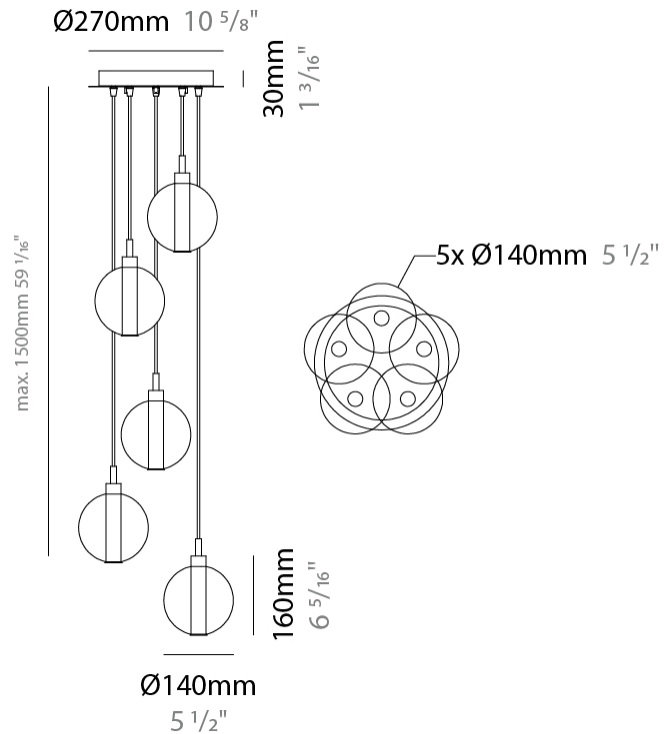

PROJECT	
TYPE	
SPECIFIER	
QUANTITY	
DATE	

OSCURA - 5 LIGHT MULTIPLE SUSPENSION

D141142-

base number   Finish
Options

1. To build a product code in our configurator select the specify button on the base model # product page
2. To build a manual product code on this datasheet choose from the options listed below in blue font and add the suffix to the base model #

GENERAL

Series: Oscura
Subseries: Oscura - 5 Light Multiple
Brand: Cangini & Tucci
Division: Design
Mounting Type: Suspension
Mounting Location: Ceiling
Subcategory: Pendant

PHYSICAL

Shape: Round
Diameter (mm): 270
Diameter (in): 10 ⁵/₈
Height (mm): 160
Height (in): 5 ⁷/₈
Max. Overall Height (mm): 1660
Max. Overall Height (in): 64 ¹⁵/₁₆
Light Distribution: Omnidirectional
Weight (kg): 2.7
Weight (lbs): 5.95
Fixture Finish: AMB / BLK / BRZ / GLD / GRN / PNK / RGD / RUB / SKB / SMK / STE / TOB / TRA
Holder Finish: PSS
Fixture Material: Glass / Metal
Cable Details: 1500mm cable

ELECTRICAL

Number of Lamps: 5
Lamp Type: LED Retrofit
Bulb Included: Bulb Not Included
Total Output Wattage (W): 20
Max. Wattage Per Lamp (W): 4
Lamp Base: G9
Input Voltage (V): 120

LED

OPTICAL

RATINGS AND CERTIFICATIONS

Certified By: Certified for North American Standards
IP rating: IP20