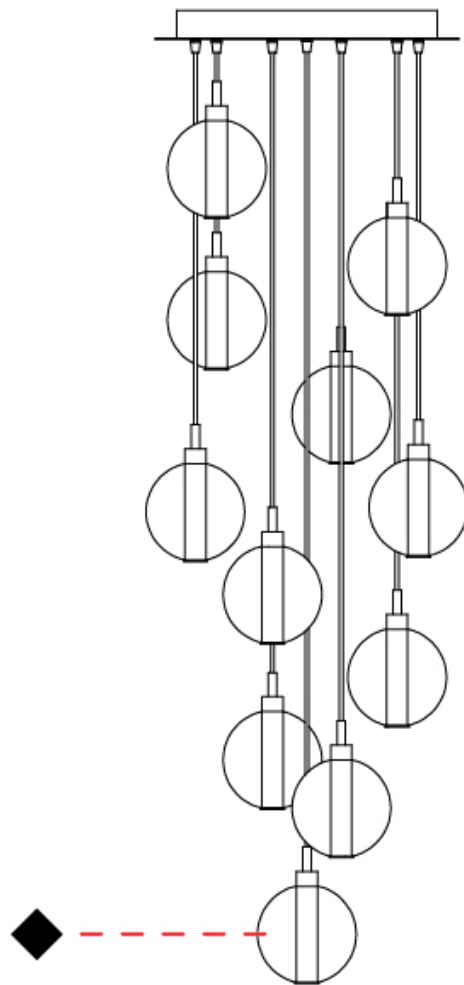

OSCURA - 11 LIGHT MULTIPLE SUSPENSION

D141145-

PROJECT	_____
TYPE	_____
SPECIFIER	_____
QUANTITY	_____
DATE	_____

D