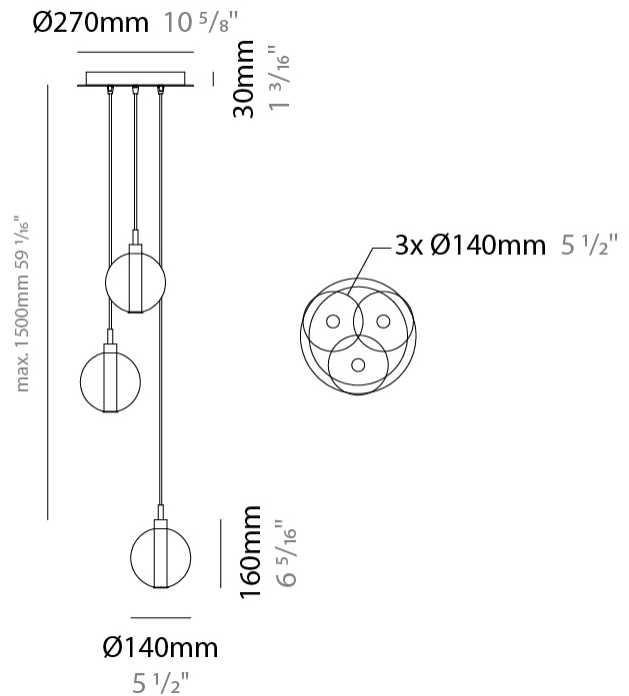

PROJECT	
TYPE	
SPECIFIER	
QUANTITY	
DATE	

OSCURA - 3 LIGHT MULTIPLE SUSPENSION

D141141-

base number Finish
Options

1. To build a product code in our configurator select the specify button on the base model # product page
2. To build a manual product code on this datasheet choose from the options listed below in blue font and add the suffix to the base model #

GENERAL

Series: Oscura
Subseries: Oscura - 3 Light Multiple
Partner: Cangini & Tucci
Division: Design
Installation: Suspension
Product Type: Pendant
Mounting Location: Ceiling

PHYSICAL

Shape: Round
Diameter (mm): 270
Diameter (in): 10 ⁵/₈
Height (mm): 160
Height (in): 5 ⁷/₈
Max. Overall Height (mm): 1660
Max. Overall Height (in): 64 ¹⁵/₁₆
Weight (kg): 2.2
Weight (lbs): 4.85
Fixture Finish: [AMB / BLK / BRZ / GLD / GRN / PNK / RGD / RUB / SKB / SMK / STE / TOB / TRA](#)
Holder Finish: PSS
Fixture Material: Glass / Metal
Primary Material: Glass - Borosilicate
Cable Details: 1500mm cable

ELECTRICAL

Number of Lamps: 3
Lamp Type: LED Retrofit
Bulb Included: Bulb Not Included
Total Output Wattage (W): 12
Max. Wattage Per Lamp (W): 4
Lamp Base: G9
Input Voltage (V): 120

LED

OPTICAL

RATINGS AND CERTIFICATIONS

Certified By: Certified for North American Standards
IP rating: IP20