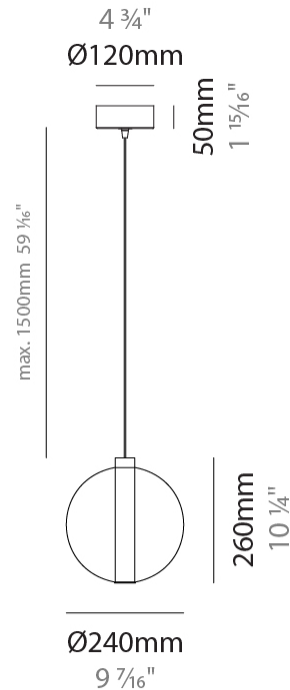

PROJECT
TYPE
SPECIFIER
QUANTITY
DATE

OSCURA - MONOPOINT SUSPENSION

D141216-

base number Finish
Options

1. To build a product code in our configurator select the specify button on the base model # product page
2. To build a manual product code on this datasheet choose from the options listed below in blue font and add the suffix to the base model #

GENERAL

Series: Oscura
Subseries: Oscura - Monopoint
Partner: Cangini & Tucci
Division: Design
Installation: Suspension
Product Type: Pendant
Mounting Location: Ceiling

PHYSICAL

Shape: Round
Diameter (mm): 240
Diameter (in): 9 ⁷/₁₆
Height (mm): 260
Height (in): 10 ¹/₄
Max. Overall Height (mm): 1760
Max. Overall Height (in): 69 ⁵/₁₆
Weight (kg): 0.925
Weight (lbs): 2.04
Fixture Finish: [AMB / GRN / PNK / RUB / SKB / SMK / TOB / TRA](#)
Holder Finish: CHR
Fixture Material: Glass / Metal
Primary Material: Glass - Borosilicate
Cable Details: 1500mm cable

ELECTRICAL

Number of Lamps: 1
Lamp Type: LED Retrofit
Bulb Included: Bulb Not Included
Total Output Wattage (W): 4
Max. Wattage Per Lamp (W): 1
Lamp Base: G9
Input Voltage (V): 120

LED

OPTICAL

RATINGS AND CERTIFICATIONS

Certified By: Certified for North American Standards
IP rating: IP20