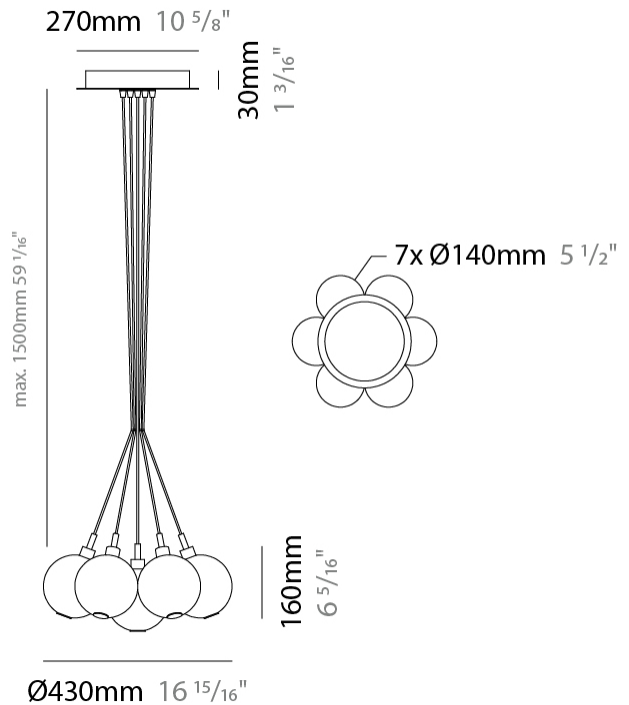

PROJECT	
TYPE	
SPECIFIER	
QUANTITY	
DATE	

OSCURA - 7 LIGHT CLUSTER SUSPENSION

D141138-

base number Finish
Options

1. To build a product code in our configurator select the specify button on the base model # product page
2. To build a manual product code on this datasheet choose from the options listed below in blue font and add the suffix to the base model #

GENERAL

Series: Oscura
Subseries: Oscura - 7 Light Cluster
Partner: Cangini & Tucci
Division: Design
Installation: Suspension
Product Type: Pendant
Mounting Location: Ceiling

PHYSICAL

Shape: Round
Diameter (mm): 430
Diameter (in): 16 ¹⁵/₁₆
Height (mm): 160
Height (in): 6 ⁵/₁₆
Max. Overall Height (mm): 1660
Max. Overall Height (in): 65 ³/₈
Weight (kg): 4
Weight (lbs): 8.82
Fixture Finish: [AMB / BLK / BRZ / GLD / GRN / PNK / RGD / RUB / SKB / SMK / STE / TOB / TRA](#)
Holder Finish: PSS
Fixture Material: Glass / Metal
Primary Material: Glass - Borosilicate
Cable Details: 1500mm cable

ELECTRICAL

Number of Lamps: 7
Lamp Type: LED Retrofit
Bulb Included: Bulb Not Included
Total Output Wattage (W): 28
Max. Wattage Per Lamp (W): 4
Lamp Base: G9
Input Voltage (V): 120

LED

OPTICAL

RATINGS AND CERTIFICATIONS

Certified By: Certified for North American Standards
IP rating: IP20