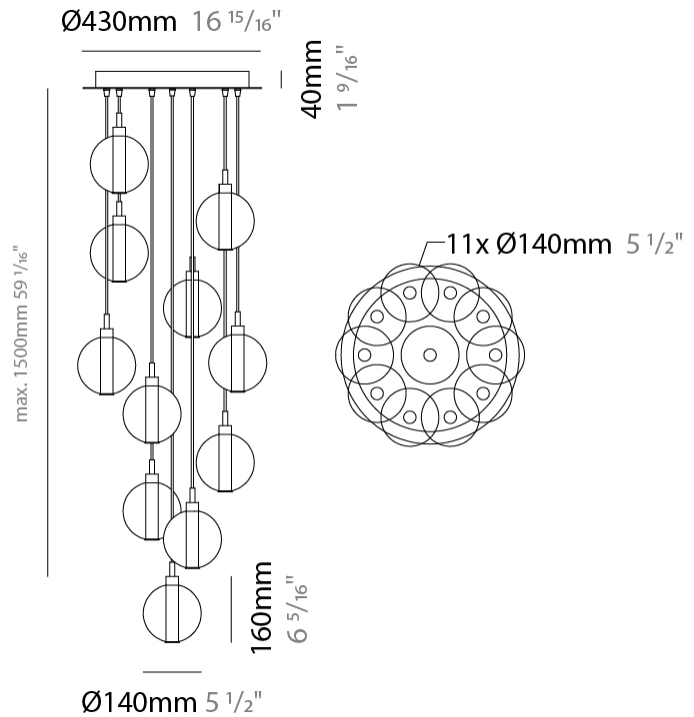

PROJECT	
TYPE	
SPECIFIER	
QUANTITY	
DATE	

OSCURA - 11 LIGHT MULTIPLE SUSPENSION

D141145-

base number Finish
Options

1. To build a product code in our configurator select the specify button on the base model # product page
2. To build a manual product code on this datasheet choose from the options listed below in blue font and add the suffix to the base model #

GENERAL

Series: Oscura
Subseries: Oscura - 11 Light Multiple
Partner: Cangini & Tucci
Division: Design
Installation: Suspension
Product Type: Pendant
Mounting Location: Ceiling

PHYSICAL

Shape: Round
Diameter (mm): 460
Diameter (in): 18 7/8
Height (mm): 160
Height (in): 5 7/8
Max. Overall Height (mm): 1660
Max. Overall Height (in): 64 15/16
Weight (kg): 6.3
Weight (lbs): 13.9
Fixture Finish: [AMB / BLK / BRZ / GLD / GRN / PNK / RGD / RUB / SKB / SMK / STE / TOB / TRA](#)
Holder Finish: PSS
Fixture Material: Glass / Metal
Primary Material: Glass - Borosilicate
Cable Details: 1500mm cable

ELECTRICAL

Number of Lamps: 11
Lamp Type: LED Retrofit
Bulb Included: Bulb Not Included
Total Output Wattage (W): 44
Max. Wattage Per Lamp (W): 4
Lamp Base: G9
Input Voltage (V): 120

LED

OPTICAL

RATINGS AND CERTIFICATIONS

Certified By: Certified for North American Standards
IP rating: IP20