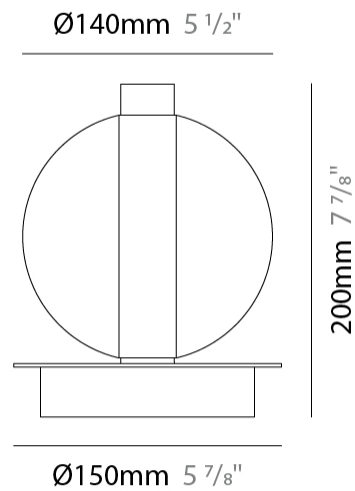

PROJECT
TYPE
SPECIFIER
QUANTITY
DATE

OSCURA PORTABLE

D144027-

base number   Finish
Options

1. To build a product code in our configurator select the specify button on the base model # product page
2. To build a manual product code on this datasheet choose from the options listed below in blue font and add the suffix to the base model #

GENERAL

Series: Oscura
Partner: Cangini & Tucci
Division: Design
Installation: Portable
Product Type: Table
Mounting Location: Table

PHYSICAL

Shape: Round
Diameter (mm): 150
Diameter (in): 5 7/8
Height (mm): 200
Height (in): 7 7/8
Weight (kg): 0.835
Weight (lbs): 1.84
Fixture Finish: [AMB / BLK / BRZ / GLD / GRN / PNK / RGD / RUB / SKB / SMK / STE / TOB / TRA](#)
Holder Finish: CHR
Fixture Material: Glass / Metal
Primary Material: Glass - Borosilicate

ELECTRICAL

Number of Lamps: 1
Lamp Type: LED Retrofit
Bulb Included: Bulb Not Included
Max. Wattage Per Lamp (W): 4
Lamp Base: G9
Input Voltage (V): 120

LED

OPTICAL

RATINGS AND CERTIFICATIONS

Certified By: Certified for North American Standards
IP rating: IP20