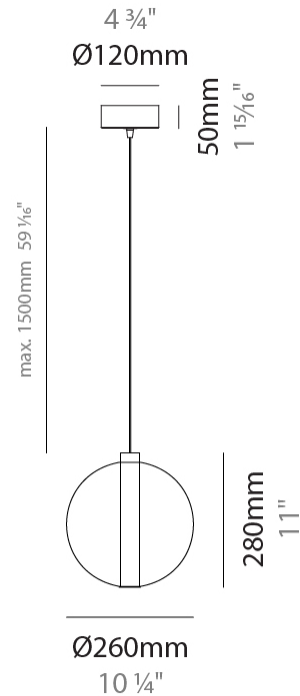

OSCURA - MONOPOINT SUSPENSION

D141217-

base number Finish
Options

1. To build a product code in our configurator select the specify button on the base model # product page
2. To build a manual product code on this datasheet choose from the options listed below in blue font and add the suffix to the base model #

GENERAL

Series: Oscura
Subseries: Oscura - Monopoint
Brand: Cangini & Tucci
Division: Design
Mounting Type: Suspension
Mounting Location: Ceiling
Subcategory: Pendant

PHYSICAL

Shape: Round
Diameter (mm): 260
Diameter (in): 10 ¼
Height (mm): 280
Height (in): 11
Max. Overall Height (mm): 1780
Max. Overall Height (in): 70 ⅞
Light Distribution: Omnidirectional
Weight (kg): 1.000
Weight (lbs): 2.2
Fixture Finish: [AMB](#) / [BLK](#) / [BRZ](#) / [GLD](#) / [GRN](#) / [PNK](#) / [RGD](#) / [RUB](#) / [SKB](#) / [SMK](#) / [STE](#) / [TOB](#) / [TRA](#)
Holder Finish: CHR
Fixture Material: Glass / Metal
Cable Details: 1500mm cable

ELECTRICAL

Number of Lamps: 1
Lamp Type: LED Retrofit
Bulb Included: Bulb Not Included
Total Output Wattage (W): 4
Max. Wattage Per Lamp (W): 1
Lamp Base: G9
Input Voltage (V): 120

LED

OPTICAL

RATINGS AND CERTIFICATIONS

Certified By: Certified for North American Standards
IP rating: IP20

PROJECT
TYPE
SPECIFIER
QUANTITY
DATE