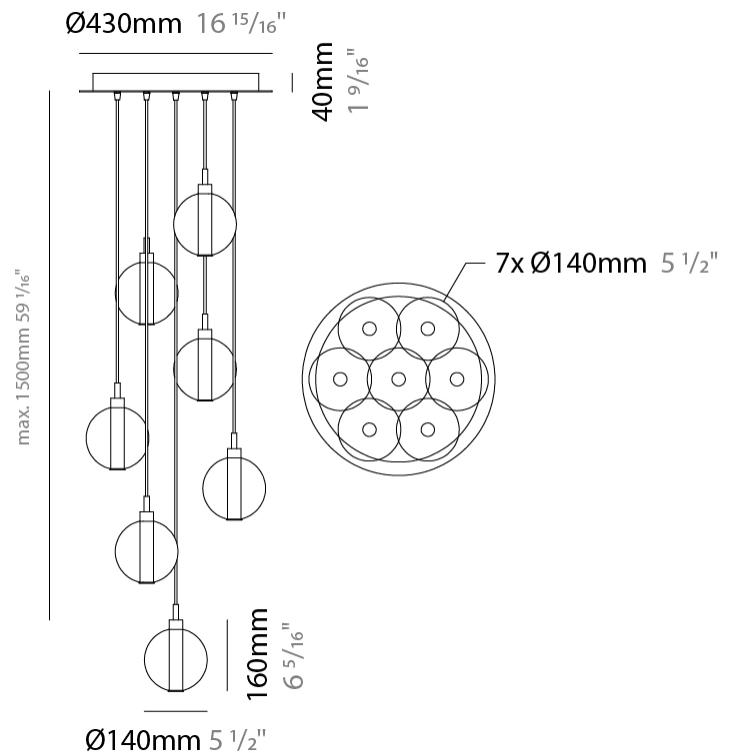

PROJECT	_____
TYPE	_____
SPECIFIER	_____
QUANTITY	_____
DATE	_____

OSCURA - 7 LIGHT MULTIPLE SUSPENSION

D141143-

base number Finish
Options

1. To build a product code in our configurator select the specify button on the base model # product page
2. To build a manual product code on this datasheet choose from the options listed below in blue font and add the suffix to the base model #

GENERAL

Series: Oscura
Subseries: Oscura - 7 Light Multiple
Brand: Cangini & Tucci
Division: Design
Mounting Type: Suspension
Mounting Location: Ceiling
Subcategory: Pendant

PHYSICAL

Shape: Round
Diameter (mm): 460
Diameter (in): 18 7/8
Height (mm): 160
Height (in): 5 7/8
Max. Overall Height (mm): 1660
Max. Overall Height (in): 64 15/16
Light Distribution: Omnidirectional
Weight (kg): 4.9
Weight (lbs): 10.8
Fixture Finish: [AMB](#) / [BLK](#) / [BRZ](#) / [GLD](#) / [GRN](#) / [PNK](#) / [RGD](#) / [RUB](#) / [SKB](#) / [SMK](#) / [STE](#) / [TOB](#) / [TRA](#)
Holder Finish: PSS
Fixture Material: Glass / Metal
Cable Details: 1500mm cable

ELECTRICAL

Number of Lamps: 7
Lamp Type: LED Retrofit
Bulb Included: Bulb Not Included
Total Output Wattage (W): 28
Max. Wattage Per Lamp (W): 4
Lamp Base: G9
Input Voltage (V): 120

LED

OPTICAL

RATINGS AND CERTIFICATIONS

Certified By: Certified for North American Standards
IP rating: IP20