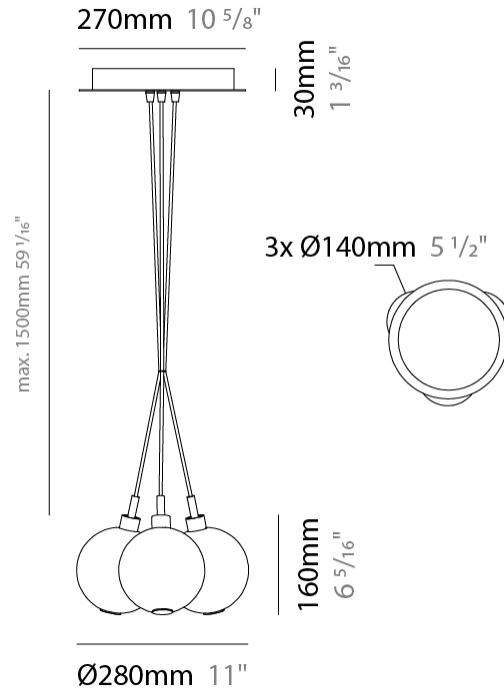

OSCURA - 3 LIGHT CLUSTER SUSPENSION

D141137-

base number _____
Finish _____
Options _____

1. To build a product code in our configurator select the specify button on the base model # product page
2. To build a manual product code on this datasheet choose from the options listed below in blue font and add the suffix to the base model #

GENERAL

Series: Oscura _____
Subseries: Oscura - 3 Light Cluster _____
Brand: Cangini & Tucci _____
Division: Design _____
Mounting Type: Suspension _____
Mounting Location: Ceiling _____
Subcategory: Pendant _____

PHYSICAL

Shape: Round _____
Diameter (mm): 270 _____
Diameter (in): 10 ⁵/₈ _____
Height (mm): 160 _____
Height (in): 6 ⁵/₁₆ _____
Max. Overall Height (mm): 1660 _____
Max. Overall Height (in): 65 ³/₈ _____
Light Distribution: Omnidirectional _____
Weight (kg): 2.25 _____
Weight (lbs): 4.96 _____
Fixture Finish: [AMB](#) / [BLK](#) / [BRZ](#) / [GLD](#) / [GRN](#) / [PNK](#) / [RGD](#) / [RUB](#) / [SKB](#) / [SMK](#) / [STE](#) / [TOB](#) / [TRA](#) _____
Holder Finish: PSS _____
Fixture Material: Glass / Metal _____
Cable Details: 1500mm cable _____

ELECTRICAL

Number of Lamps: 3 _____
Lamp Type: LED Retrofit _____
Bulb Included: Bulb Not Included _____
Total Output Wattage (W): 12 _____
Max. Wattage Per Lamp (W): 4 _____
Lamp Base: G9 _____
Input Voltage (V): 120 _____

LED

OPTICAL

RATINGS AND CERTIFICATIONS

Certified By: Certified for North American Standards _____
IP rating: IP20 _____