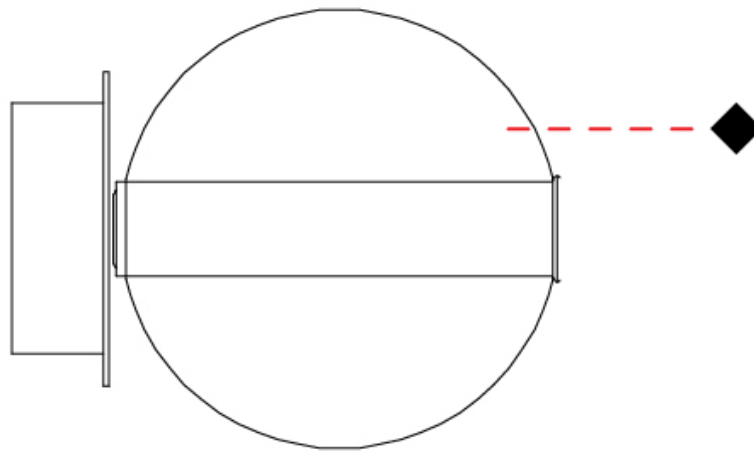

D143022-

PROJECT _____

TYPE _____

SPECIFIER _____

QUANTITY _____

DATE _____

D