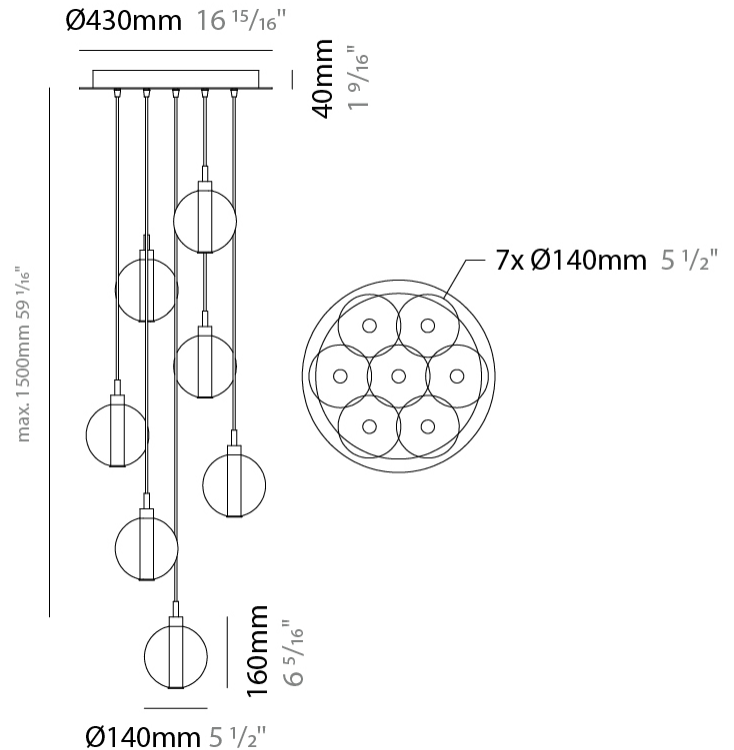

PROJECT	
TYPE	
SPECIFIER	
QUANTITY	
DATE	

OSCURA - 7 LIGHT MULTIPLE SUSPENSION

D141143-

base number Finish
Options

1. To build a product code in our configurator select the specify button on the base model # product page
2. To build a manual product code on this datasheet choose from the options listed below in blue font and add the suffix to the base model #

GENERAL

Series: Oscura
Subseries: Oscura - 7 Light Multiple
Partner: Cangini & Tucci
Division: Design
Installation: Suspension
Product Type: Pendant
Mounting Location: Ceiling

PHYSICAL

Shape: Round
Diameter (mm): 460
Diameter (in): 18 7/8
Height (mm): 160
Height (in): 5 7/8
Max. Overall Height (mm): 1660
Max. Overall Height (in): 64 15/16
Weight (kg): 4.9
Weight (lbs): 10.8
Fixture Finish: [AMB / BLK / BRZ / GLD / GRN / PNK / RGD / RUB / SKB / SMK / STE / TOB / TRA](#)
Holder Finish: PSS
Fixture Material: Glass / Metal
Primary Material: Glass - Borosilicate
Cable Details: 1500mm cable

ELECTRICAL

Number of Lamps: 7
Lamp Type: LED Retrofit
Bulb Included: Bulb Not Included
Total Output Wattage (W): 28
Max. Wattage Per Lamp (W): 4
Lamp Base: G9
Input Voltage (V): 120

LED

OPTICAL

RATINGS AND CERTIFICATIONS

Certified By: Certified for North American Standards
IP rating: IP20