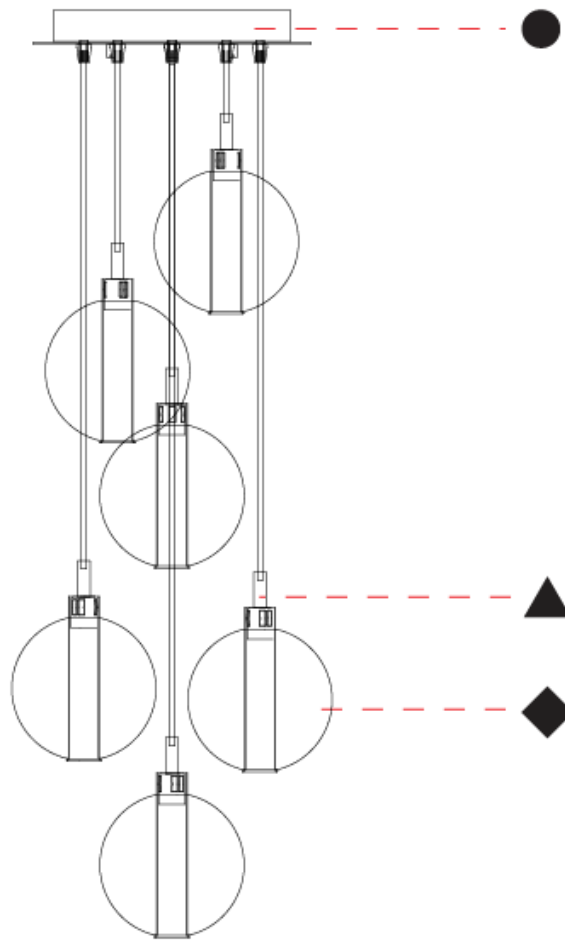

OSCURA - 6 LIGHT MULTIPLE SUSPENSION

D141293-

PROJECT	_____
TYPE	_____
SPECIFIER	_____
QUANTITY	_____
DATE	_____