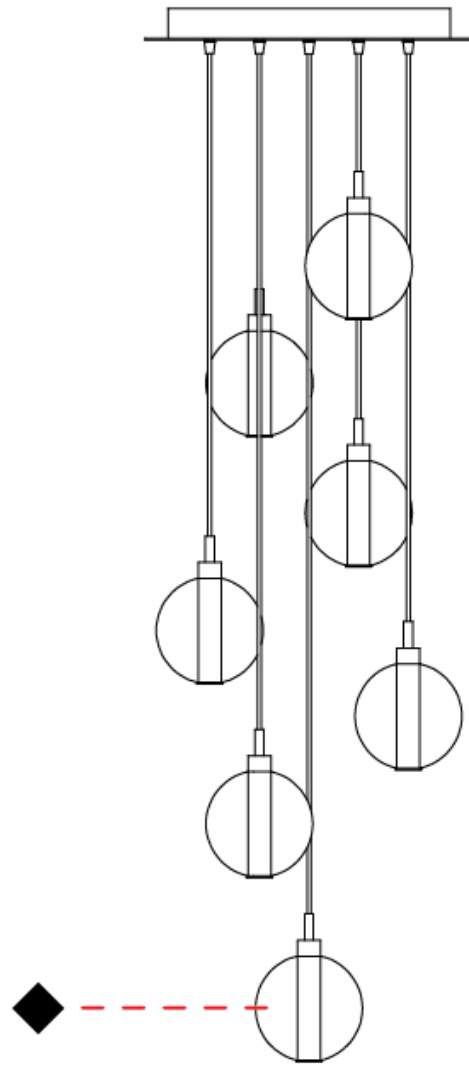

OSCURA - 7 LIGHT MULTIPLE SUSPENSION

D141143-

PROJECT _____

TYPE _____

SPECIFIER _____

QUANTITY _____

DATE _____

D