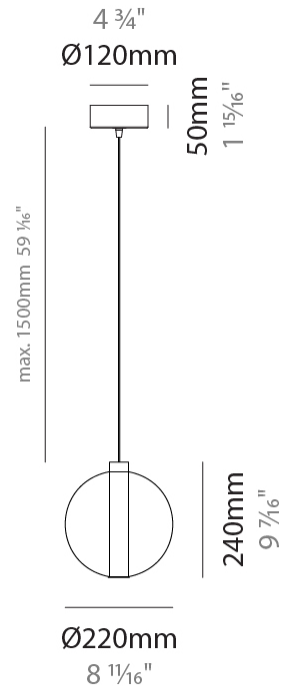

OSCURA - MONOPOINT SUSPENSION

D141215-

base number Finish
Options

1. To build a product code in our configurator select the specify button on the base model # product page
2. To build a manual product code on this datasheet choose from the options listed below in blue font and add the suffix to the base model #

GENERAL

Series: Oscura
Subseries: Oscura - Monopoint
Partner: Cangini & Tucci
Division: Design
Installation: Suspension
Product Type: Pendant
Mounting Location: Ceiling

PHYSICAL

Shape: Round
Diameter (mm): 220
Diameter (in): 8 ¹¹/₁₆
Height (mm): 240
Height (in): 9 ⁷/₁₆
Max. Overall Height (mm): 1740
Max. Overall Height (in): 68 ¹/₂
Weight (kg): 0.855
Weight (lbs): 1.88
[Fixture Finish: AMB / GRN / PNK / RUB / SKB / SMK / TOB / TRA](#)
Holder Finish: CHR
Fixture Material: Glass / Metal
Primary Material: Glass - Borosilicate
Cable Details: 1500mm cable

ELECTRICAL

Number of Lamps: 1
Lamp Type: LED Retrofit
Bulb Included: Bulb Not Included
Total Output Wattage (W): 4
Max. Wattage Per Lamp (W): 1
Lamp Base: G9
Input Voltage (V): 120

LED

OPTICAL

RATINGS AND CERTIFICATIONS

Certified By: Certified for North American Standards
IP rating: IP20

PROJECT
TYPE
SPECIFIER
QUANTITY
DATE