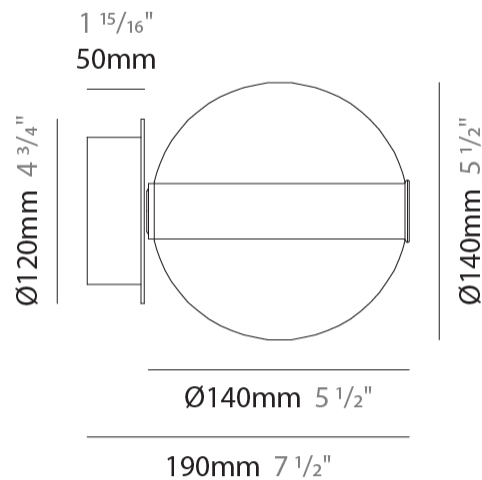

PROJECT
TYPE
SPECIFIER
QUANTITY
DATE

OSCURA SURFACE

D143022-

base number   Finish
Options

1. To build a product code in our configurator select the specify button on the base model # product page
2. To build a manual product code on this datasheet choose from the options listed below in blue font and add the suffix to the base model #

GENERAL

Series: Oscura
Brand: Cangiini & Tucci
Division: Design
Mounting Type: Surface
Mounting Location: Wall
Subcategory: Ambient

PHYSICAL

Shape: Round
Diameter (mm): 140
Diameter (in): 5 1/2
Height (mm): 140
Depth (mm): 190
Height (in): 5 1/2
Depth (in): 7 1/2
Light Distribution: Omnidirectional
Weight (kg): 0.51
Weight (lbs): 1.12
Fixture Finish: [AMB / BLK / BRZ / GLD / GRN / PNK / RGD / RUB / SKB / SMK / STE / TOB / TRA](#)
Holder Finish: CHR
Fixture Material: Glass / Metal

ELECTRICAL

Number of Lamps: 1
Lamp Type: LED Retrofit
Bulb Included: Bulb Not Included
Max. Wattage Per Lamp (W): 4
Lamp Base: G9
Input Voltage (V): 120

LED

OPTICAL

RATINGS AND CERTIFICATIONS

Certified By: Certified for North American Standards
IP rating: IP20