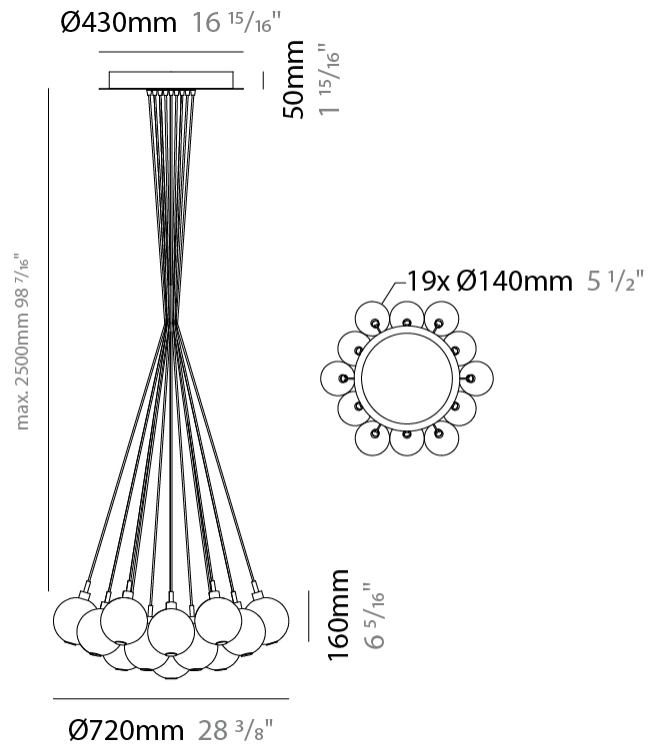

PROJECT	
TYPE	
SPECIFIER	
QUANTITY	
DATE	

OSCURA - 19 LIGHT CLUSTER SUSPENSION

D141139-

base number Finish
Options

1. To build a product code in our configurator select the specify button on the base model # product page
2. To build a manual product code on this datasheet choose from the options listed below in blue font and add the suffix to the base model #

GENERAL

Series: Oscura
Subseries: Oscura - 19 Light Cluster
Brand: Cangini & Tucci
Division: Design
Mounting Type: Suspension
Mounting Location: Ceiling
Subcategory: Pendant

PHYSICAL

Shape: Round
Diameter (mm): 720
Diameter (in): 28 3/8
Height (mm): 160
Height (in): 5 7/8
Max. Overall Height (mm): 2660
Max. Overall Height (in): 64 15/16
Light Distribution: Omnidirectional
Weight (kg): 9.5
Weight (lbs): 20.94
Fixture Finish: [AMB](#) / [BLK](#) / [BRZ](#) / [GLD](#) / [GRN](#) / [PNK](#) / [RGD](#) / [RUB](#) / [SKB](#) / [SMK](#) / [STE](#) / [TOB](#) / [TRA](#)
Holder Finish: PSS
Fixture Material: Glass / Metal
Cable Details: 2500mm cable

ELECTRICAL

Number of Lamps: 19
Lamp Type: LED Retrofit
Bulb Included: Bulb Not Included
Total Output Wattage (W): 76
Max. Wattage Per Lamp (W): 4
Lamp Base: G9
Input Voltage (V): 120

LED

OPTICAL

RATINGS AND CERTIFICATIONS

Certified By: Certified for North American Standards
IP rating: IP20