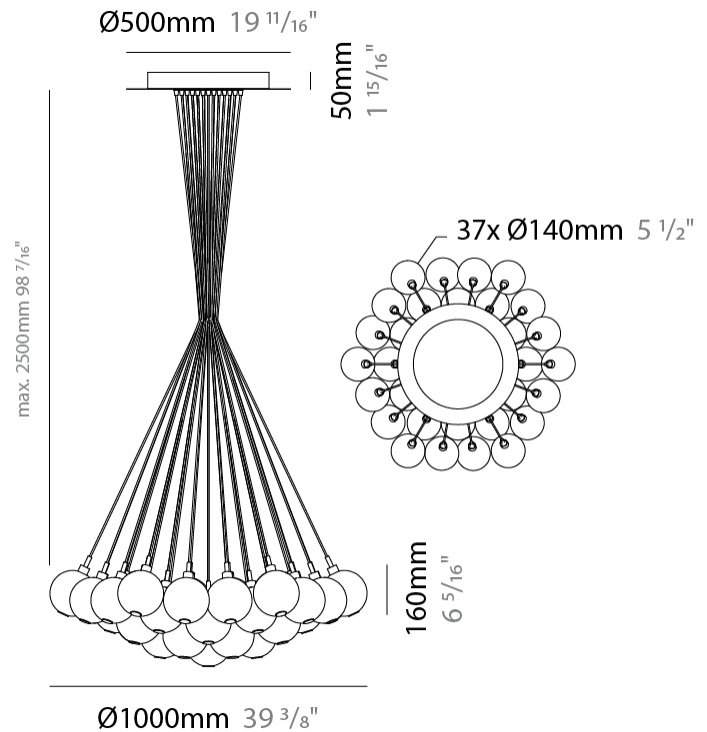

PROJECT	
TYPE	
SPECIFIER	
QUANTITY	
DATE	

OSCURA - 37 LIGHT CLUSTER SUSPENSION

D141140-

base number Finish
Options

1. To build a product code in our configurator select the specify button on the base model # product page
2. To build a manual product code on this datasheet choose from the options listed below in blue font and add the suffix to the base model #

GENERAL

Series: Oscura
Subseries: Oscura - 37 Light Cluster
Partner: Cangini & Tucci
Division: Design
Installation: Suspension
Product Type: Pendant
Mounting Location: Ceiling

PHYSICAL

Shape: Round
Diameter (mm): 1000
Diameter (in): 39 3/8
Height (mm): 160
Height (in): 5 7/8
Max. Overall Height (mm): 2660
Max. Overall Height (in): 64 15/16
Weight (kg): 18.20
Weight (lbs): 40.12
Fixture Finish: [AMB / BLK / BRZ / GLD / GRN / PNK / RGD / RUB / SKB / SMK / STE / TOB / TRA](#)
Holder Finish: PSS
Fixture Material: Glass / Metal
Primary Material: Glass - Borosilicate
Cable Details: 2500mm cable

ELECTRICAL

Number of Lamps: 37
Lamp Type: LED Retrofit
Bulb Included: Bulb Not Included
Total Output Wattage (W): 148
Max. Wattage Per Lamp (W): 4
Lamp Base: G9
Input Voltage (V): 120

LED

OPTICAL

RATINGS AND CERTIFICATIONS

Certified By: Certified for North American Standards
IP rating: IP20