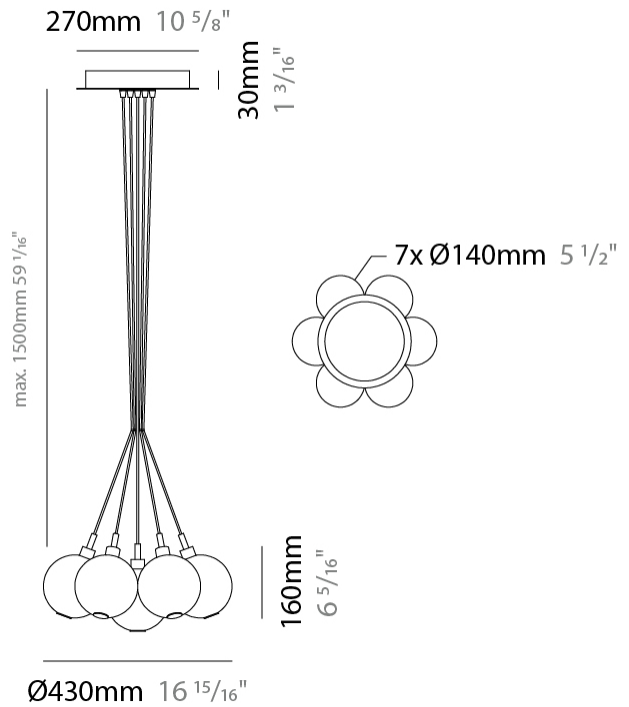

OSCURA - 7 LIGHT CLUSTER SUSPENSION

D141138-

base number _____
Finish _____
Options _____

1. To build a product code in our configurator select the specify button on the base model # product page
2. To build a manual product code on this datasheet choose from the options listed below in blue font and add the suffix to the base model #

GENERAL

Series: Oscura _____
Subseries: Oscura - 7 Light Cluster _____
Partner: Cangini & Tucci _____
Division: Design _____
Installation: Suspension _____
Product Type: Pendant _____
Mounting Location: Ceiling _____

PHYSICAL

Shape: Round _____
Diameter (mm): 430 _____
Diameter (in): 16 ¹⁵/₁₆ _____
Height (mm): 160 _____
Height (in): 6 ⁵/₁₆ _____
Max. Overall Height (mm): 1660 _____
Max. Overall Height (in): 65 ³/₈ _____
Weight (kg): 4 _____
Weight (lbs): 8.82 _____
Fixture Finish: [AMB / BLK / BRZ / GLD / GRN / PNK / RGD / RUB / SKB / SMK / STE / TOB / TRA](#) _____
Holder Finish: PSS _____
Fixture Material: Glass / Metal _____
Primary Material: Glass - Borosilicate _____
Cable Details: 1500mm cable _____

ELECTRICAL

Number of Lamps: 7 _____
Lamp Type: LED Retrofit _____
Bulb Included: Bulb Not Included _____
Total Output Wattage (W): 28 _____
Max. Wattage Per Lamp (W): 4 _____
Lamp Base: G9 _____
Input Voltage (V): 120 _____

LED

OPTICAL

RATINGS AND CERTIFICATIONS

Certified By: Certified for North American Standards _____
IP rating: IP20 _____