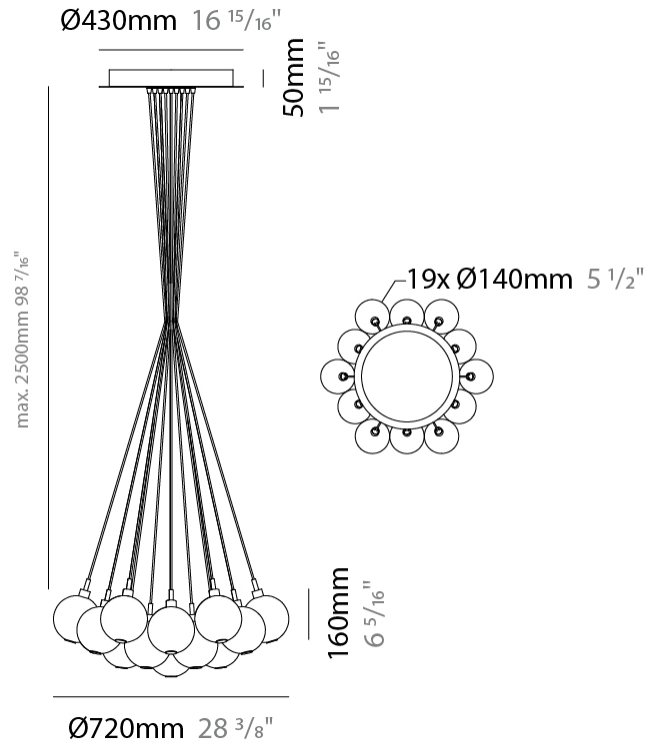

PROJECT
TYPE
SPECIFIER
QUANTITY
DATE

OSCURA - 19 LIGHT CLUSTER SUSPENSION

D141139-

base number Finish
Options

1. To build a product code in our configurator select the specify button on the base model # product page
2. To build a manual product code on this datasheet choose from the options listed below in blue font and add the suffix to the base model #

GENERAL

Series: Oscura
Subseries: Oscura - 19 Light Cluster
Partner: Cangini & Tucci
Division: Design
Installation: Suspension
Product Type: Pendant
Mounting Location: Ceiling

PHYSICAL

Shape: Round
Diameter (mm): 720
Diameter (in): 28 ³/₈
Height (mm): 160
Height (in): 5 ⁷/₈
Max. Overall Height (mm): 2660
Max. Overall Height (in): 64 ¹⁵/₁₆
Weight (kg): 9.5
Weight (lbs): 20.94
Fixture Finish: [AMB / BLK / BRZ / GLD / GRN / PNK / RGD / RUB / SKB / SMK / STE / TOB / TRA](#)
Holder Finish: PSS
Fixture Material: Glass / Metal
Primary Material: Glass - Borosilicate
Cable Details: 2500mm cable

ELECTRICAL

Number of Lamps: 19
Lamp Type: LED Retrofit
Bulb Included: Bulb Not Included
Total Output Wattage (W): 76
Max. Wattage Per Lamp (W): 4
Lamp Base: G9
Input Voltage (V): 120

LED

OPTICAL

RATINGS AND CERTIFICATIONS

Certified By: Certified for North American Standards
IP rating: IP20