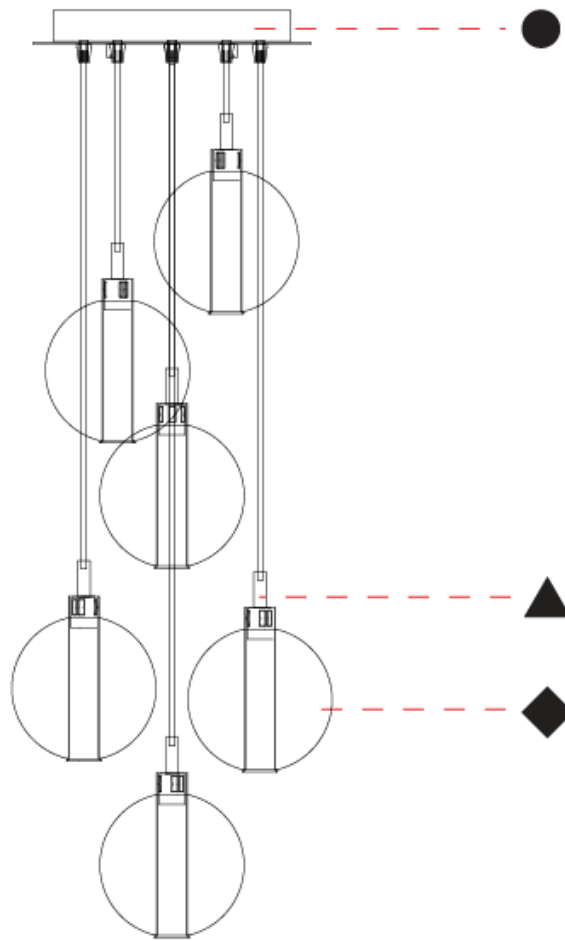

#### PHYSICAL

Shape: Round  
 Diameter (mm): 270  
 Diameter (in): 10 <sup>5</sup>/<sub>8</sub>  
 Height (mm): 160  
 Height (in): 5 <sup>7</sup>/<sub>8</sub>  
 Max. Overall Height (mm): 1660  
 Max. Overall Height (in): 64 <sup>15</sup>/<sub>16</sub>  
 Weight (kg): 2.7  
 Weight (lbs): 5.95  
 Fixture Finish: [AMB / BLK / BRZ / GLD / GRN / PNK / RGD / RUB / SKB / SMK / STE / TOB / TRA](#)  
 Holder Finish: PSS  
 Fixture Material: Glass / Metal  
 Primary Material: Glass - Borosilicate  
 Cable Details: 1500mm cable

## OSCURA - 6 LIGHT MULTIPLE SUSPENSION

D141293-

PROJECT \_\_\_\_\_

TYPE \_\_\_\_\_

SPECIFIER \_\_\_\_\_

QUANTITY \_\_\_\_\_

DATE \_\_\_\_\_

D

#### PHYSICAL

Shape: Round  
 Diameter (mm): 140  
 Diameter (in): 5 1/2  
 Height (mm): 140  
 Depth (mm): 190  
 Height (in): 5 1/2  
 Depth (in): 7 1/2  
 Weight (kg): 0.51  
 Weight (lbs): 1.12  
 Fixture Finish: [AMB](#) / [BLK](#) / [BRZ](#) / [GLD](#) / [GRN](#) / [PNK](#) / [RGD](#) / [RUB](#) / [SKB](#) / [SMK](#) / [STE](#) / [TOB](#) / [TRA](#)  
 Holder Finish: CHR  
 Fixture Material: Glass / Metal  
 Primary Material: Glass - Borosilicate