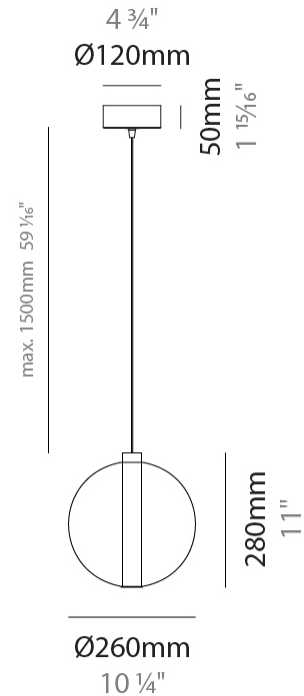

PROJECT	_____
TYPE	_____
SPECIFIER	_____
QUANTITY	_____
DATE	_____

OSCURA - MONOPOINT SUSPENSION

D141217-

base number   Finish
Options

1. To build a product code in our configurator select the specify button on the base model # product page
2. To build a manual product code on this datasheet choose from the options listed below in blue font and add the suffix to the base model #

GENERAL

Series: Oscura
Subseries: Oscura - Monopoint
Partner: Cangini & Tucci
Division: Design
Installation: Suspension
Product Type: Pendant
Mounting Location: Ceiling

PHYSICAL

Shape: Round
Diameter (mm): 260
Diameter (in): 10 3/4
Height (mm): 280
Height (in): 11
Max. Overall Height (mm): 1780
Max. Overall Height (in): 70 1/16
Weight (kg): 1.000
Weight (lbs): 2.2
Fixture Finish:
Holder Finish: CHR
Fixture Material: Glass / Metal
Primary Material: Glass - Borosilicate
Cable Details: 1500mm cable

ELECTRICAL

Number of Lamps: 1
Lamp Type: LED Retrofit
Bulb Included: Bulb Not Included
Total Output Wattage (W): 4
Max. Wattage Per Lamp (W): 1
Lamp Base: G9
Input Voltage (V): 120

LED

OPTICAL

RATINGS AND CERTIFICATIONS

Certified By: Certified for North American Standards
IP rating: IP20