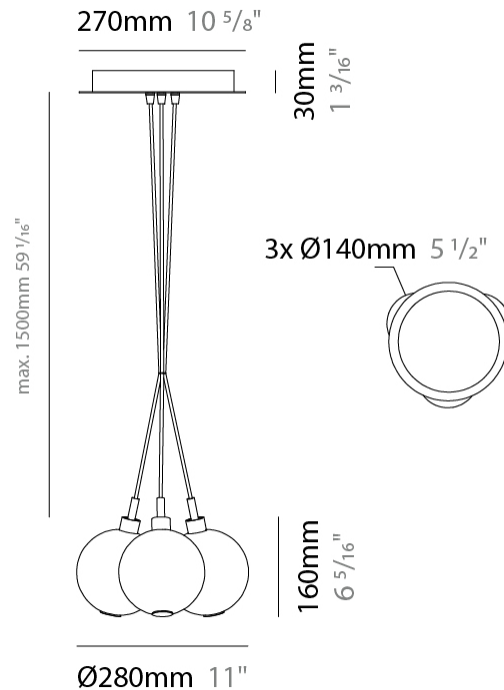

PROJECT	
TYPE	
SPECIFIER	
QUANTITY	
DATE	

OSCURA - 3 LIGHT CLUSTER SUSPENSION

D141137-

base number Finish
Options

1. To build a product code in our configurator select the specify button on the base model # product page
2. To build a manual product code on this datasheet choose from the options listed below in blue font and add the suffix to the base model #

GENERAL

Series: Oscura
Subseries: Oscura - 3 Light Cluster
Partner: Cangini & Tucci
Division: Design
Installation: Suspension
Product Type: Pendant
Mounting Location: Ceiling

PHYSICAL

Shape: Round
Diameter (mm): 270
Diameter (in): 10 ⁵/₈
Height (mm): 160
Height (in): 6 ⁵/₁₆
Max. Overall Height (mm): 1660
Max. Overall Height (in): 65 ³/₈
Weight (kg): 2.25
Weight (lbs): 4.96
Fixture Finish: [AMB / BLK / BRZ / GLD / GRN / PNK / RGD / RUB / SKB / SMK / STE / TOB / TRA](#)
Holder Finish: PSS
Fixture Material: Glass / Metal
Primary Material: Glass - Borosilicate
Cable Details: 1500mm cable

ELECTRICAL

Number of Lamps: 3
Lamp Type: LED Retrofit
Bulb Included: Bulb Not Included
Total Output Wattage (W): 12
Max. Wattage Per Lamp (W): 4
Lamp Base: G9
Input Voltage (V): 120

LED

OPTICAL

RATINGS AND CERTIFICATIONS

Certified By: Certified for North American Standards
IP rating: IP20