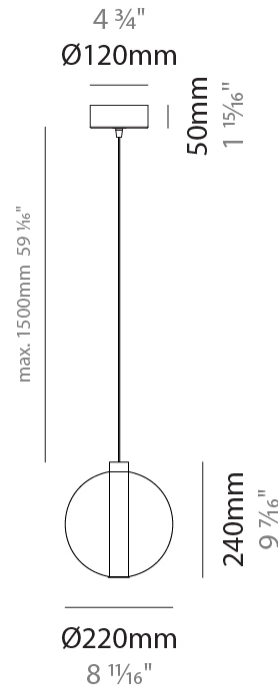

OSCURA - MONOPOINT SUSPENSION

D141215-

base number Finish
Options

1. To build a product code in our configurator select the specify button on the base model # product page
2. To build a manual product code on this datasheet choose from the options listed below in blue font and add the suffix to the base model #

GENERAL

Series: Oscura
Subseries: Oscura - Monopoint
Partner: Cangini & Tucci
Division: Design
Installation: Suspension
Product Type: Pendant
Mounting Location: Ceiling

PHYSICAL

Shape: Round
Diameter (mm): 220
Diameter (in): 8 ¹¹/₁₆
Height (mm): 240
Height (in): 9 ⁷/₁₆
Max. Overall Height (mm): 1740
Max. Overall Height (in): 68 ¹/₂
Weight (kg): 0.855
Weight (lbs): 1.88
[Fixture Finish: AMB / GRN / PNK / RUB / SKB / SMK / TOB / TRA](#)
Holder Finish: CHR
Fixture Material: Glass / Metal
Primary Material: Glass - Borosilicate
Cable Details: 1500mm cable

ELECTRICAL

Number of Lamps: 1
Lamp Type: LED Retrofit
Bulb Included: Bulb Not Included
Total Output Wattage (W): 4
Max. Wattage Per Lamp (W): 1
Lamp Base: G9
Input Voltage (V): 120

LED

OPTICAL

RATINGS AND CERTIFICATIONS

Certified By: Certified for North American Standards
IP rating: IP20

PROJECT
TYPE
SPECIFIER
QUANTITY
DATE