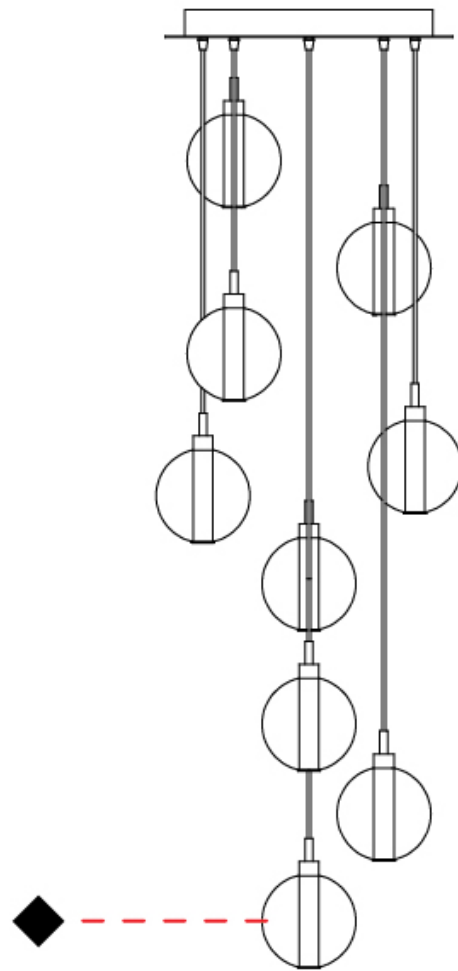

OSCURA - 9 LIGHT MULTIPLE SUSPENSION

D141144-

PROJECT	_____
TYPE	_____
SPECIFIER	_____
QUANTITY	_____
DATE	_____

D