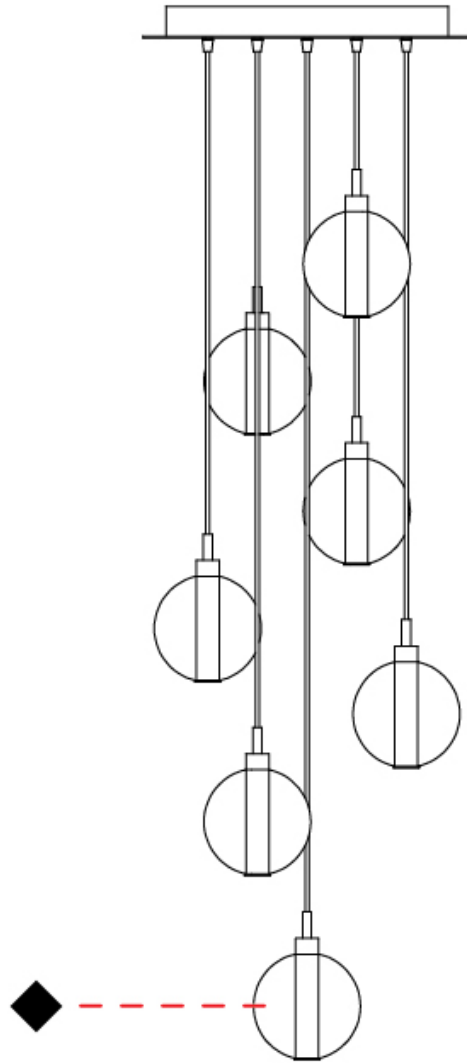

PROJECT	
TYPE	
SPECIFIER	
QUANTITY	
DATE	

OSCURA - 7 LIGHT MULTIPLE SUSPENSION

D141143-

base number Finish
Options

- To build a product code in our configurator select the specify button on the base model # product page
- To build a manual product code on this datasheet choose from the options listed below in blue font and add the suffix to the base model #

GENERAL

Series: Oscura
 Subseries: Oscura - 7 Light Multiple
 Partner: Cangini & Tucci
 Division: Design
 Installation: Suspension
 Product Type: Pendant
 Mounting Location: Ceiling

PHYSICAL

Shape: Round
 Diameter (mm): 460
 Diameter (in): 18 7/8
 Height (mm): 160
 Height (in): 5 7/8
 Max. Overall Height (mm): 1660
 Max. Overall Height (in): 64 15/16
 Weight (kg): 4.9
 Weight (lbs): 10.8
 Fixture Finish: [AMB / BLK / BRZ / GLD / GRN / PNK / RGD / RUB / SKB / SMK / STE / TOB / TRA](#)
 Holder Finish: PSS
 Fixture Material: Glass / Metal
 Primary Material: Glass - Borosilicate
 Cable Details: 1500mm cable

D

PROJECT	
TYPE	
SPECIFIER	
QUANTITY	
DATE	

OSCURA - 9 LIGHT MULTIPLE SUSPENSION

D141144-

base number Finish
Options

- To build a product code in our configurator select the specify button on the base model # product page
- To build a manual product code on this datasheet choose from the options listed below in blue font and add the suffix to the base model #

GENERAL

Series: Oscura
 Subseries: Oscura - 9 Light Multiple
 Partner: Cangini & Tucci
 Division: Design
 Installation: Suspension
 Product Type: Pendant
 Mounting Location: Ceiling

PHYSICAL

Shape: Round
 Diameter (mm): 460
 Diameter (in): 18 7/8
 Height (mm): 160
 Height (in): 6 5/16
 Max. Overall Height (mm): 1660
 Max. Overall Height (in): 64 15/16
 Weight (kg): 5.6
 Weight (lbs): 12.35
 Fixture Finish: [AMB / BLK / BRZ / GLD / GRN / PNK / RGD / RUB / SKB / SMK / STE / TOB / TRA](#)
 Holder Finish: PSS
 Fixture Material: Glass / Metal
 Primary Material: Glass - Borosilicate
 Cable Details: 1500mm cable