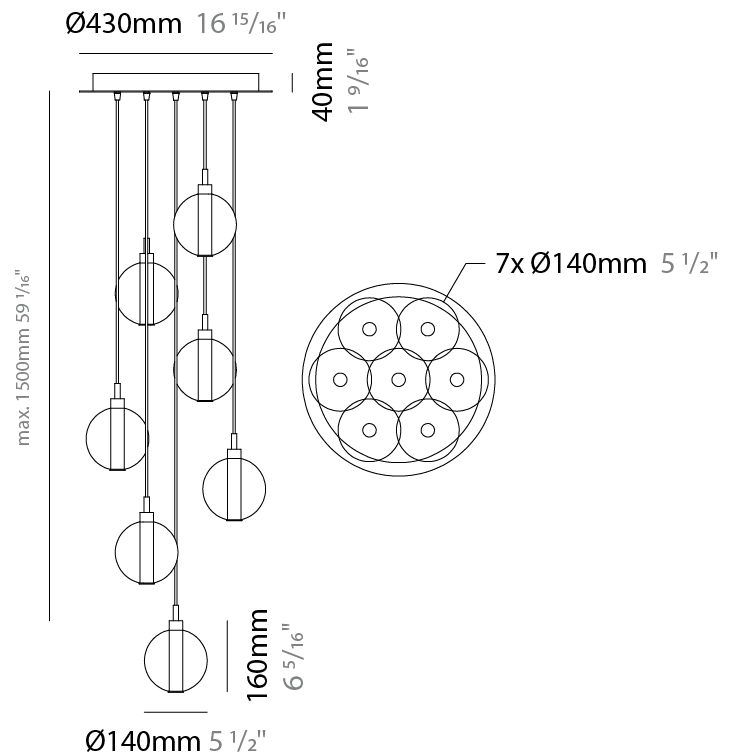

PROJECT	
TYPE	
SPECIFIER	
QUANTITY	
DATE	

OSCURA - 7 LIGHT MULTIPLE SUSPENSION

D141143-

base number Finish
Options

1. To build a product code in our configurator select the specify button on the base model # product page
2. To build a manual product code on this datasheet choose from the options listed below in blue font and add the suffix to the base model #

GENERAL

Series: Oscura
Subseries: Oscura - 7 Light Multiple
Partner: Cangini & Tucci
Division: Design
Installation: Suspension
Product Type: Pendant
Mounting Location: Ceiling

PHYSICAL

Shape: Round
Diameter (mm): 460
Diameter (in): 18 7/8
Height (mm): 160
Height (in): 5 7/8
Max. Overall Height (mm): 1660
Max. Overall Height (in): 64 15/16
Weight (kg): 4.9
Weight (lbs): 10.8
Fixture Finish: [AMB / BLK / BRZ / GLD / GRN / PNK / RGD / RUB / SKB / SMK / STE / TOB / TRA](#)
Holder Finish: PSS
Fixture Material: Glass / Metal
Primary Material: Glass - Borosilicate
Cable Details: 1500mm cable

ELECTRICAL

Number of Lamps: 7
Lamp Type: LED Retrofit
Bulb Included: Bulb Not Included
Total Output Wattage (W): 28
Max. Wattage Per Lamp (W): 4
Lamp Base: G9
Input Voltage (V): 120

LED

OPTICAL

RATINGS AND CERTIFICATIONS

Certified By: Certified for North American Standards
IP rating: IP20