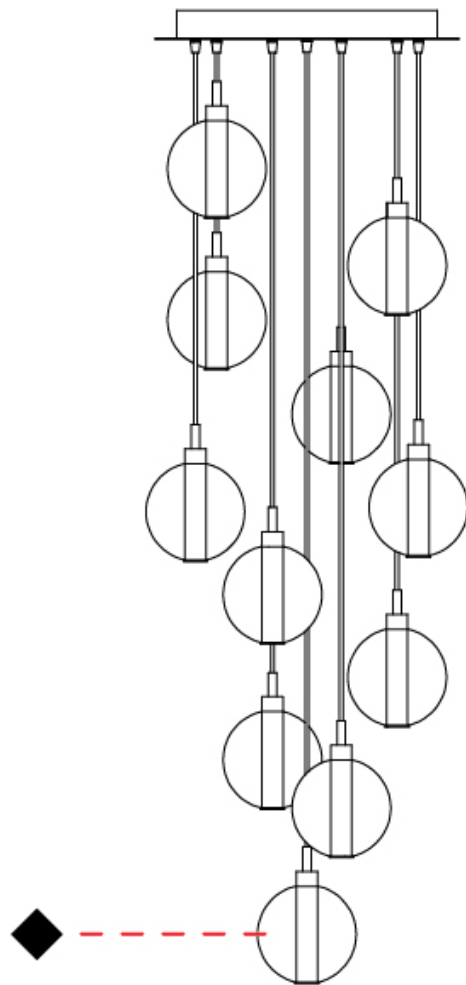

OSCURA - 11 LIGHT MULTIPLE SUSPENSION

D141145-

PROJECT	_____
TYPE	_____
SPECIFIER	_____
QUANTITY	_____
DATE	_____

D