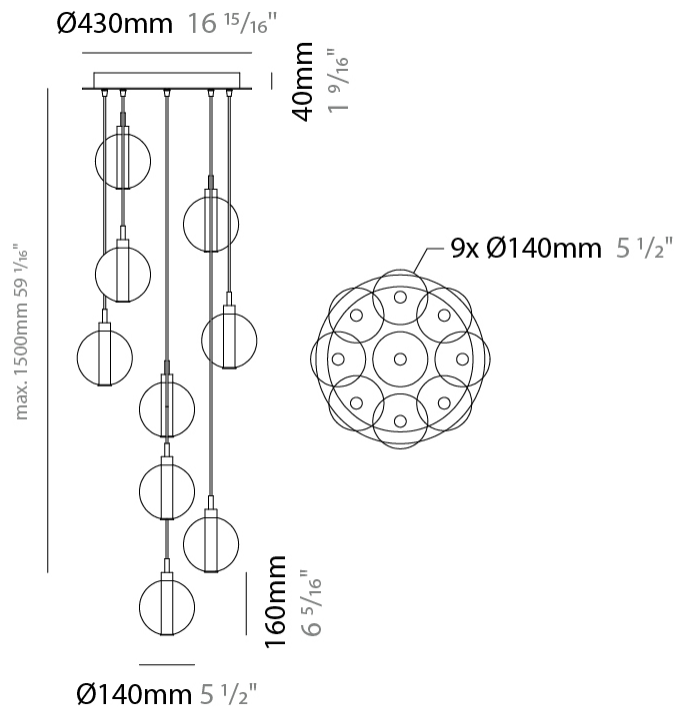

PROJECT	
TYPE	
SPECIFIER	
QUANTITY	
DATE	

OSCURA - 9 LIGHT MULTIPLE SUSPENSION

D141144-

base number Finish
Options

1. To build a product code in our configurator select the specify button on the base model # product page
2. To build a manual product code on this datasheet choose from the options listed below in blue font and add the suffix to the base model #

GENERAL

Series: Oscura
Subseries: Oscura - 9 Light Multiple
Partner: Cangini & Tucci
Division: Design
Installation: Suspension
Product Type: Pendant
Mounting Location: Ceiling

PHYSICAL

Shape: Round
Diameter (mm): 460
Diameter (in): 18 7/8
Height (mm): 160
Height (in): 6 5/16
Max. Overall Height (mm): 1660
Max. Overall Height (in): 64 15/16
Weight (kg): 5.6
Weight (lbs): 12.35
Fixture Finish: [AMB / BLK / BRZ / GLD / GRN / PNK / RGD / RUB / SKB / SMK / STE / TOB / TRA](#)
Holder Finish: PSS
Fixture Material: Glass / Metal
Primary Material: Glass - Borosilicate
Cable Details: 1500mm cable

ELECTRICAL

Number of Lamps: 9
Lamp Type: LED Retrofit
Bulb Included: Bulb Not Included
Total Output Wattage (W): 36
Max. Wattage Per Lamp (W): 4
Lamp Base: G9
Input Voltage (V): 120

LED

OPTICAL

RATINGS AND CERTIFICATIONS

Certified By: Certified for North American Standards
IP rating: IP20