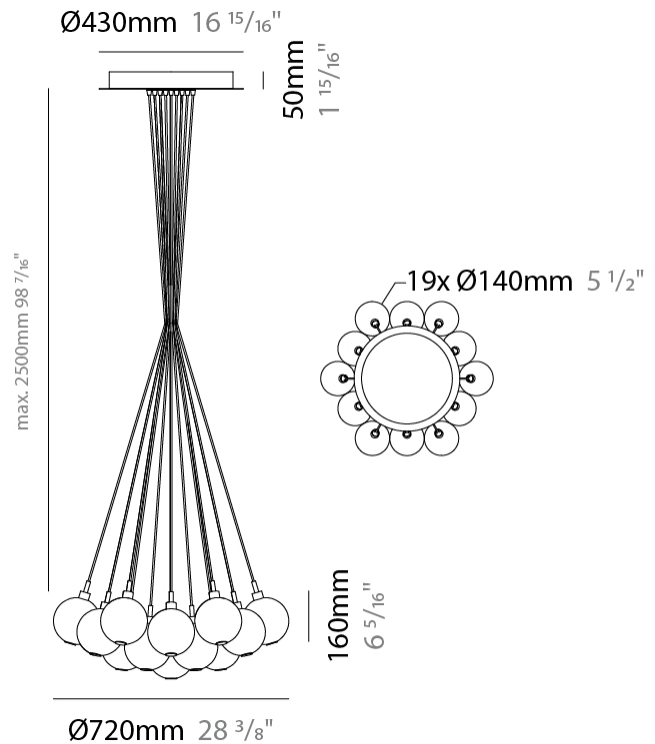

PROJECT	
TYPE	
SPECIFIER	
QUANTITY	
DATE	

OSCURA - 19 LIGHT CLUSTER SUSPENSION

D141139-

base number Finish
Options

1. To build a product code in our configurator select the specify button on the base model # product page
2. To build a manual product code on this datasheet choose from the options listed below in blue font and add the suffix to the base model #

GENERAL

Series: Oscura
Subseries: Oscura - 19 Light Cluster
Brand: Cangini & Tucci
Division: Design
Mounting Type: Suspension
Mounting Location: Ceiling
Subcategory: Pendant

PHYSICAL

Shape: Round
Diameter (mm): 720
Diameter (in): 28 3/8
Height (mm): 160
Height (in): 5 7/8
Max. Overall Height (mm): 2660
Max. Overall Height (in): 64 15/16
Light Distribution: Omnidirectional
Weight (kg): 9.5
Weight (lbs): 20.94
Fixture Finish: [AMB](#) / [BLK](#) / [BRZ](#) / [GLD](#) / [GRN](#) / [PNK](#) / [RGD](#) / [RUB](#) / [SKB](#) / [SMK](#) / [STE](#) / [TOB](#) / [TRA](#)
Holder Finish: PSS
Fixture Material: Glass / Metal
Cable Details: 2500mm cable

ELECTRICAL

Number of Lamps: 19
Lamp Type: LED Retrofit
Bulb Included: Bulb Not Included
Total Output Wattage (W): 76
Max. Wattage Per Lamp (W): 4
Lamp Base: G9
Input Voltage (V): 120

LED

OPTICAL

RATINGS AND CERTIFICATIONS

Certified By: Certified for North American Standards
IP rating: IP20