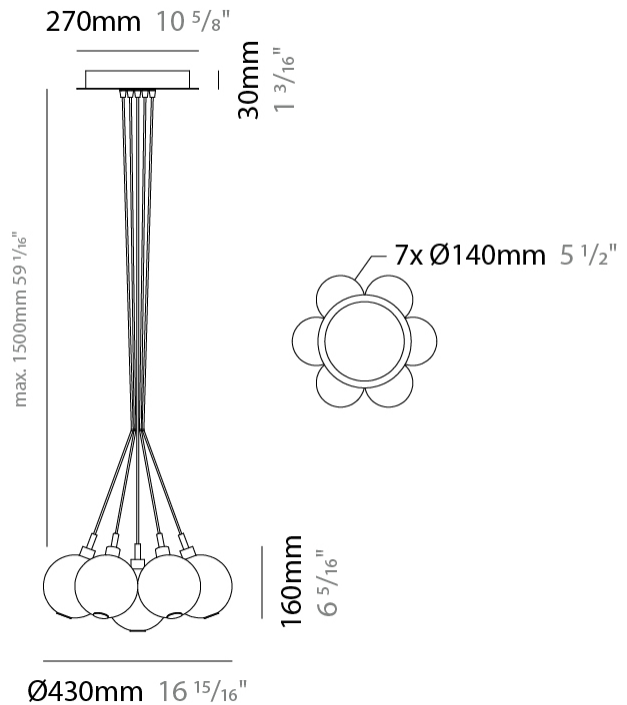

PROJECT	
TYPE	
SPECIFIER	
QUANTITY	
DATE	

OSCURA - 7 LIGHT CLUSTER SUSPENSION

D141138-

base number   Finish
Options

1. To build a product code in our configurator select the specify button on the base model # product page
2. To build a manual product code on this datasheet choose from the options listed below in blue font and add the suffix to the base model #

GENERAL

Series: Oscura
Subseries: Oscura - 7 Light Cluster
Brand: Cangini & Tucci
Division: Design
Mounting Type: Suspension
Mounting Location: Ceiling
Subcategory: Pendant

PHYSICAL

Shape: Round
Diameter (mm): 430
Diameter (in): 16 ¹⁵/₁₆
Height (mm): 160
Height (in): 6 ⁵/₁₆
Max. Overall Height (mm): 1660
Max. Overall Height (in): 65 ³/₈
Light Distribution: Omnidirectional
Weight (kg): 4
Weight (lbs): 8.82
Fixture Finish: AMB / BLK / BRZ / GLD / GRN / PNK / RGD / RUB / SKB / SMK / STE / TOB / TRA
Holder Finish: PSS
Fixture Material: Glass / Metal
Cable Details: 1500mm cable

ELECTRICAL

Number of Lamps: 7
Lamp Type: LED Retrofit
Bulb Included: Bulb Not Included
Total Output Wattage (W): 28
Max. Wattage Per Lamp (W): 4
Lamp Base: G9
Input Voltage (V): 120

LED

OPTICAL

RATINGS AND CERTIFICATIONS

Certified By: Certified for North American Standards
IP rating: IP20