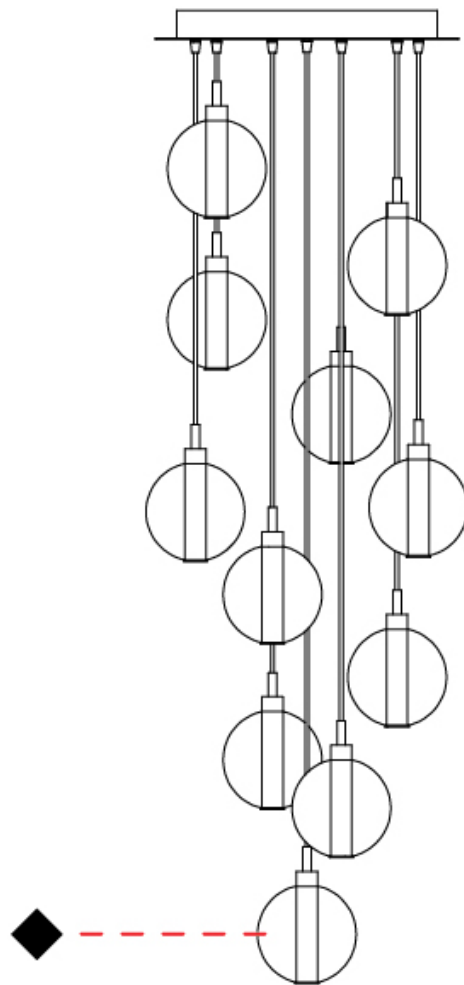

#### PHYSICAL

Shape: Round  
 Diameter (mm): 460  
 Diameter (in): 18 7/8  
 Height (mm): 160  
 Height (in): 5 7/8  
 Max. Overall Height (mm): 1660  
 Max. Overall Height (in): 64 15/16  
 Light Distribution: Omnidirectional  
 Weight (kg): 6.3  
 Weight (lbs): 13.9  
 Fixture Finish: [AMB](#) / [BLK](#) / [BRZ](#) / [GLD](#) / [GRN](#) / [PNK](#) / [RGD](#) / [RUB](#) / [SKB](#) / [SMK](#) / [STE](#) / [TOB](#) / [TRA](#)  
 Holder Finish: PSS  
 Fixture Material: Glass / Metal  
 Cable Details: 1500mm cable

## OSCURA - 11 LIGHT MULTIPLE SUSPENSION

D141145-

PROJECT \_\_\_\_\_

TYPE \_\_\_\_\_

SPECIFIER \_\_\_\_\_

QUANTITY \_\_\_\_\_

DATE \_\_\_\_\_

D