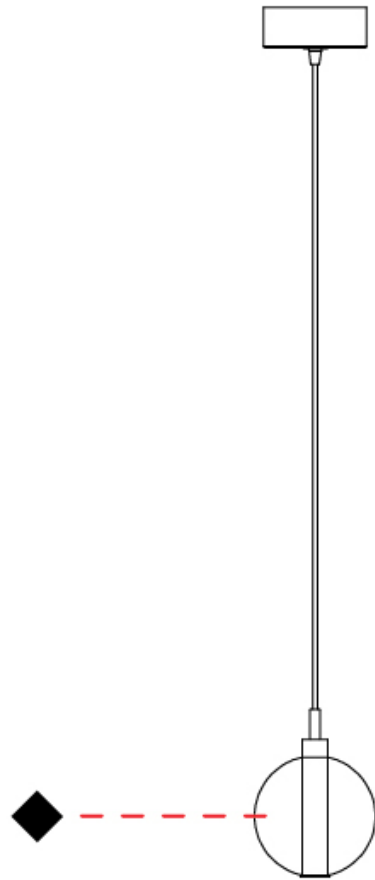

OSCURA - MONOPOINT SUSPENSION

D141135-

PROJECT

TYPE

SPECIFIER

QUANTITY

DATE

D