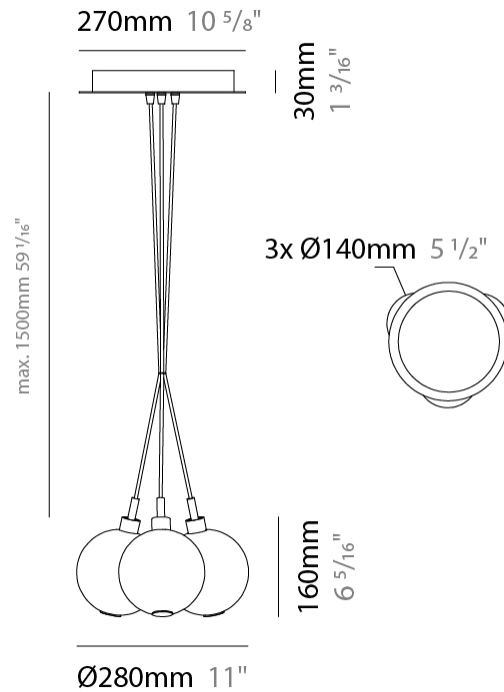

PROJECT	_____
TYPE	_____
SPECIFIER	_____
QUANTITY	_____
DATE	_____

OSCURA - 3 LIGHT CLUSTER SUSPENSION

D141137-

base number   Finish
Options

1. To build a product code in our configurator select the specify button on the base model # product page
2. To build a manual product code on this datasheet choose from the options listed below in blue font and add the suffix to the base model #

GENERAL

Series: Oscura _____
Subseries: Oscura - 3 Light Cluster _____
Brand: Cangini & Tucci _____
Division: Design _____
Mounting Type: Suspension _____
Mounting Location: Ceiling _____
Subcategory: Pendant _____

PHYSICAL

Shape: Round _____
Diameter (mm): 270 _____
Diameter (in): 10 5/8 _____
Height (mm): 160 _____
Height (in): 6 5/16 _____
Max. Overall Height (mm): 1660 _____
Max. Overall Height (in): 65 3/8 _____
Light Distribution: Omnidirectional _____
Weight (kg): 2.25 _____
Weight (lbs): 4.96 _____
Fixture Finish: [AMB](#) / [BLK](#) / [BRZ](#) / [GLD](#) / [GRN](#) / [PNK](#) / [RGD](#) / [RUB](#) / [SKB](#) / [SMK](#) / [STE](#) / [TOB](#) / [TRA](#) _____
Holder Finish: PSS _____
Fixture Material: Glass / Metal _____
Cable Details: 1500mm cable _____

ELECTRICAL

Number of Lamps: 3 _____
Lamp Type: LED Retrofit _____
Bulb Included: Bulb Not Included _____
Total Output Wattage (W): 12 _____
Max. Wattage Per Lamp (W): 4 _____
Lamp Base: G9 _____
Input Voltage (V): 120 _____

LED

OPTICAL

RATINGS AND CERTIFICATIONS

Certified By: Certified for North American Standards _____
IP rating: IP20 _____