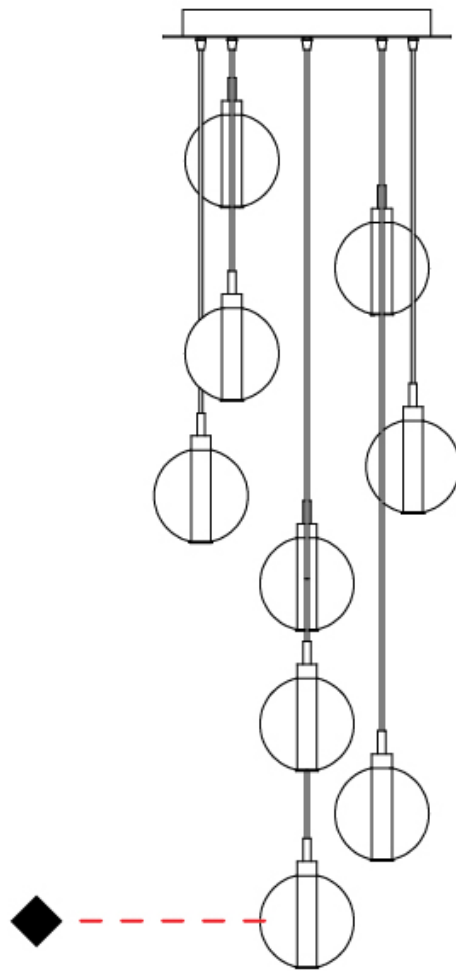

#### PHYSICAL

Shape: Round  
Diameter (mm): 460  
Diameter (in): 18 7/8  
Height (mm): 160  
Height (in): 6 5/16  
Max. Overall Height (mm): 1660  
Max. Overall Height (in): 64 15/16  
Light Distribution: Omnidirectional  
Weight (kg): 5.6  
Weight (lbs): 12.35  
Fixture Finish: [AMB](#) / [BLK](#) / [BRZ](#) / [GLD](#) / [GRN](#) / [PNK](#) / [RGD](#) / [RUB](#) / [SKB](#) / [SMK](#) / [STE](#) / [TOB](#) / [TRA](#)  
Holder Finish: PSS  
Fixture Material: Glass / Metal  
Cable Details: 1500mm cable

## OSCURA - 9 LIGHT MULTIPLE SUSPENSION

D141144-

PROJECT \_\_\_\_\_

TYPE \_\_\_\_\_

SPECIFIER \_\_\_\_\_

QUANTITY \_\_\_\_\_

DATE \_\_\_\_\_

D

#### PHYSICAL

Shape: Round  
 Diameter (mm): 460  
 Diameter (in): 18 7/8  
 Height (mm): 160  
 Height (in): 5 7/8  
 Max. Overall Height (mm): 1660  
 Max. Overall Height (in): 64 15/16  
 Light Distribution: Omnidirectional  
 Weight (kg): 6.3  
 Weight (lbs): 13.9  
 Fixture Finish: [AMB](#) / [BLK](#) / [BRZ](#) / [GLD](#) / [GRN](#) / [PNK](#) / [RGD](#) / [RUB](#) / [SKB](#) / [SMK](#) / [STE](#) / [TOB](#) / [TRA](#)  
 Holder Finish: PSS  
 Fixture Material: Glass / Metal  
 Cable Details: 1500mm cable