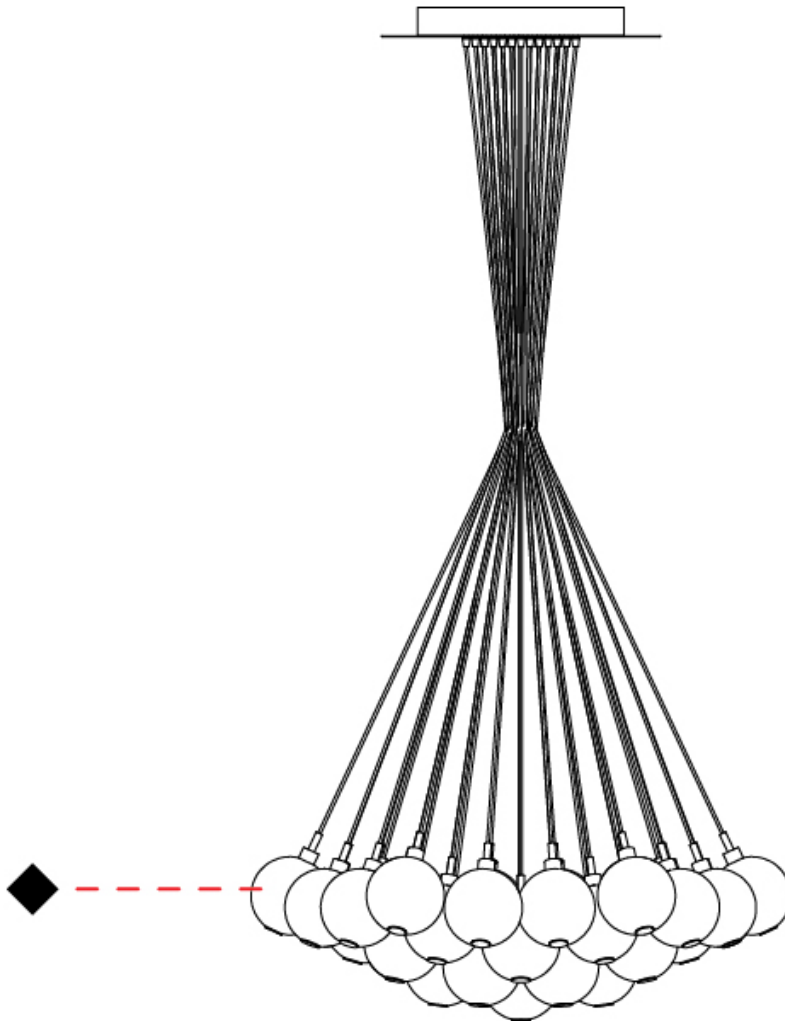

OSCURA - 37 LIGHT CLUSTER SUSPENSION

D141140-

PROJECT

TYPE

SPECIFIER

QUANTITY

DATE

D