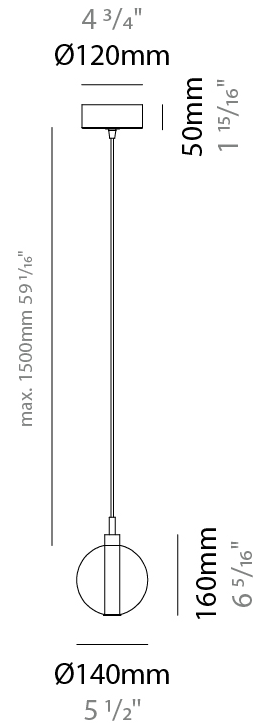

PROJECT	
TYPE	
SPECIFIER	
QUANTITY	
DATE	

OSCURA - MONOPOINT SUSPENSION

D141135-

base number Finish
Options

1. To build a product code in our configurator select the specify button on the base model # product page
2. To build a manual product code on this datasheet choose from the options listed below in blue font and add the suffix to the base model #

GENERAL

Series: Oscura
Subseries: Oscura - Monopoint
Brand: Cangini & Tucci
Division: Design
Mounting Type: Suspension
Mounting Location: Ceiling
Subcategory: Pendant

PHYSICAL

Shape: Round
Diameter (mm): 140
Diameter (in): 5 1/2
Height (mm): 160
Height (in): 6 5/16
Max. Overall Height (mm): 1660
Max. Overall Height (in): 65 3/8
Light Distribution: Omnidirectional
Weight (kg): 0.51
Weight (lbs): 1.12
Fixture Finish: [AMB](#) / [BLK](#) / [BRZ](#) / [GLD](#) / [GRN](#) / [PNK](#) / [RGD](#) / [RUB](#) / [SKB](#) / [SMK](#) / [STE](#) / [TOB](#) / [TRA](#)
Holder Finish: CHR
Fixture Material: Glass / Metal
Cable Details: 1500mm cable

ELECTRICAL

Number of Lamps: 1
Lamp Type: LED Retrofit
Bulb Included: Bulb Not Included
Max. Wattage Per Lamp (W): 4
Lamp Base: G9
Input Voltage (V): 120

LED

OPTICAL

RATINGS AND CERTIFICATIONS

Certified By: Certified for North American Standards
IP rating: IP20