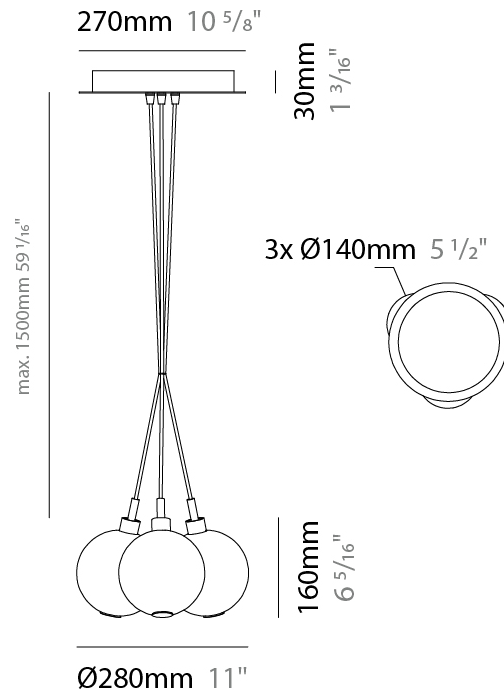

PROJECT	
TYPE	
SPECIFIER	
QUANTITY	
DATE	

OSCURA - 3 LIGHT CLUSTER SUSPENSION

D141137-

base number Finish
Options

1. To build a product code in our configurator select the specify button on the base model # product page
2. To build a manual product code on this datasheet choose from the options listed below in blue font and add the suffix to the base model #

GENERAL

Series: Oscura
Subseries: Oscura - 3 Light Cluster
Brand: Cangini & Tucci
Division: Design
Mounting Type: Suspension
Mounting Location: Ceiling
Subcategory: Pendant

PHYSICAL

Shape: Round
Diameter (mm): 270
Diameter (in): 10 ⁵/₈
Height (mm): 160
Height (in): 6 ⁵/₁₆
Max. Overall Height (mm): 1660
Max. Overall Height (in): 65 ³/₈
Light Distribution: Omnidirectional
Weight (kg): 2.25
Weight (lbs): 4.96
Fixture Finish: [AMB](#) / [BLK](#) / [BRZ](#) / [GLD](#) / [GRN](#) / [PNK](#) / [RGD](#) / [RUB](#) / [SKB](#) / [SMK](#) / [STE](#) / [TOB](#) / [TRA](#)
Holder Finish: PSS
Fixture Material: Glass / Metal
Cable Details: 1500mm cable

ELECTRICAL

Number of Lamps: 3
Lamp Type: LED Retrofit
Bulb Included: Bulb Not Included
Total Output Wattage (W): 12
Max. Wattage Per Lamp (W): 4
Lamp Base: G9
Input Voltage (V): 120

LED

OPTICAL

RATINGS AND CERTIFICATIONS

Certified By: Certified for North American Standards
IP rating: IP20