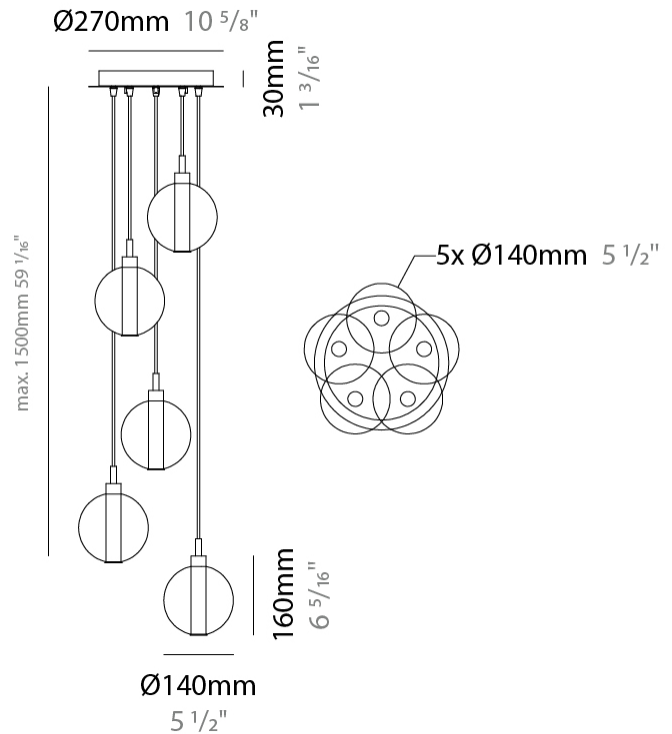

PROJECT	
TYPE	
SPECIFIER	
QUANTITY	
DATE	

OSCURA - 5 LIGHT MULTIPLE SUSPENSION

D141142-

base number   Finish
Options

1. To build a product code in our configurator select the specify button on the base model # product page
2. To build a manual product code on this datasheet choose from the options listed below in blue font and add the suffix to the base model #

GENERAL

Series: Oscura
Subseries: Oscura - 5 Light Multiple
Brand: Cangini & Tucci
Division: Design
Mounting Type: Suspension
Mounting Location: Ceiling
Subcategory: Pendant

PHYSICAL

Shape: Round
Diameter (mm): 270
Diameter (in): 10 5/8
Height (mm): 160
Height (in): 5 7/8
Max. Overall Height (mm): 1660
Max. Overall Height (in): 64 15/16
Light Distribution: Omnidirectional
Weight (kg): 2.7
Weight (lbs): 5.95
Fixture Finish: AMB / BLK / BRZ / GLD / GRN / PNK / RGD / RUB / SKB / SMK / STE / TOB / TRA
Holder Finish: PSS
Fixture Material: Glass / Metal
Cable Details: 1500mm cable

ELECTRICAL

Number of Lamps: 5
Lamp Type: LED Retrofit
Bulb Included: Bulb Not Included
Total Output Wattage (W): 20
Max. Wattage Per Lamp (W): 4
Lamp Base: G9
Input Voltage (V): 120

LED

OPTICAL

RATINGS AND CERTIFICATIONS

Certified By: Certified for North American Standards
IP rating: IP20