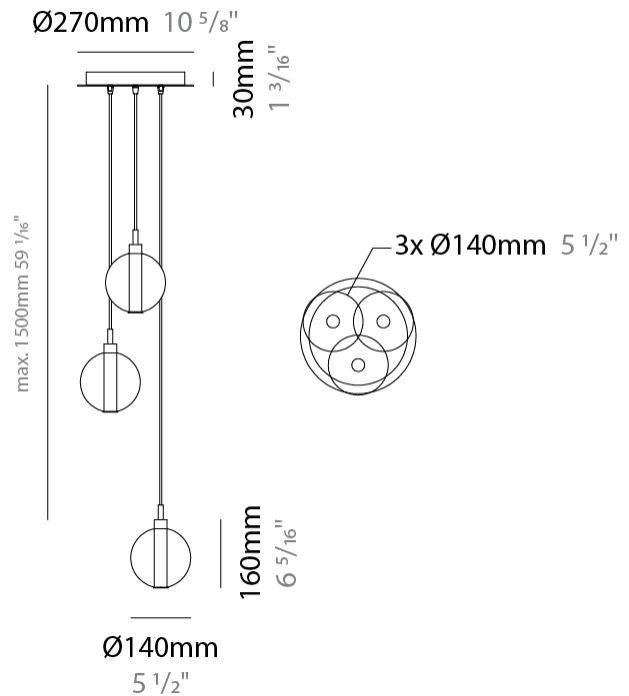

PROJECT	
TYPE	
SPECIFIER	
QUANTITY	
DATE	

OSCURA - 3 LIGHT MULTIPLE SUSPENSION

D141141-

base number   Finish
Options

1. To build a product code in our configurator select the specify button on the base model # product page
2. To build a manual product code on this datasheet choose from the options listed below in blue font and add the suffix to the base model #

GENERAL

Series: Oscura
Subseries: Oscura - 3 Light Multiple
Brand: Cangini & Tucci
Division: Design
Mounting Type: Suspension
Mounting Location: Ceiling
Subcategory: Pendant

PHYSICAL

Shape: Round
Diameter (mm): 270
Diameter (in): 10 ⁵/₈
Height (mm): 160
Height (in): 5 ⁷/₈
Max. Overall Height (mm): 1660
Max. Overall Height (in): 64 ¹⁵/₁₆
Light Distribution: Omnidirectional
Weight (kg): 2.2
Weight (lbs): 4.85
Fixture Finish: AMB / BLK / BRZ / GLD / GRN / PNK / RGD / RUB / SKB /
SMK / STE / TOB / TRA
Holder Finish: PSS
Fixture Material: Glass / Metal
Cable Details: 1500mm cable

ELECTRICAL

Number of Lamps: 3
Lamp Type: LED Retrofit
Bulb Included: Bulb Not Included
Total Output Wattage (W): 12
Max. Wattage Per Lamp (W): 4
Lamp Base: G9
Input Voltage (V): 120

LED

OPTICAL

RATINGS AND CERTIFICATIONS

Certified By: Certified for North American Standards
IP rating: IP20