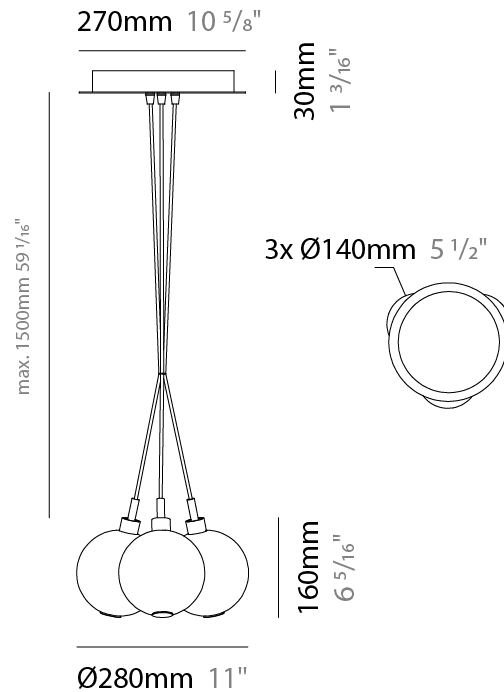

PROJECT	
TYPE	
SPECIFIER	
QUANTITY	
DATE	

OSCURA - 3 LIGHT CLUSTER SUSPENSION

D141137-

base number Finish
Options

1. To build a product code in our configurator select the specify button on the base model # product page
2. To build a manual product code on this datasheet choose from the options listed below in blue font and add the suffix to the base model #

GENERAL

Series: Oscura
Subseries: Oscura - 3 Light Cluster
Brand: Cangini & Tucci
Division: Design
Mounting Type: Suspension
Mounting Location: Ceiling
Subcategory: Pendant

PHYSICAL

Shape: Round
Diameter (mm): 270
Diameter (in): 10 ⁵/₈
Height (mm): 160
Height (in): 6 ⁵/₁₆
Max. Overall Height (mm): 1660
Max. Overall Height (in): 65 ³/₈
Light Distribution: Omnidirectional
Weight (kg): 2.25
Weight (lbs): 4.96
Fixture Finish: AMB / BLK / BRZ / GLD / GRN / PNK / RGD / RUB / SKB / SMK / STE / TOB / TRA
Holder Finish: PSS
Fixture Material: Glass / Metal
Cable Details: 1500mm cable

ELECTRICAL

Number of Lamps: 3
Lamp Type: LED Retrofit
Bulb Included: Bulb Not Included
Total Output Wattage (W): 12
Max. Wattage Per Lamp (W): 4
Lamp Base: G9
Input Voltage (V): 120

LED

OPTICAL

RATINGS AND CERTIFICATIONS

Certified By: Certified for North American Standards
IP rating: IP20