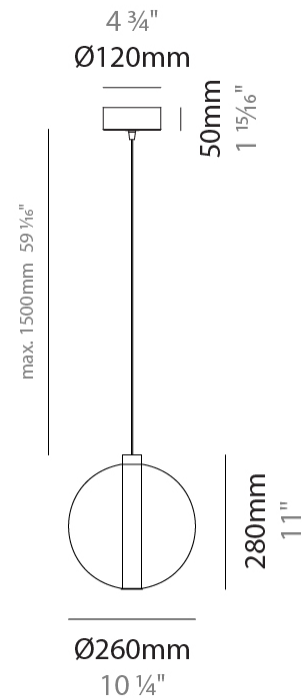

OSCURA - MONOPOINT SUSPENSION

D141217-

base number   Finish
Options

1. To build a product code in our configurator select the specify button on the base model # product page
2. To build a manual product code on this datasheet choose from the options listed below in blue font and add the suffix to the base model #

GENERAL

Series: Oscura
Subseries: Oscura - Monopoint
Partner: Cangini & Tucci
Division: Design
Installation: Suspension
Product Type: Pendant
Mounting Location: Ceiling

PHYSICAL

Shape: Round
Diameter (mm): 260
Diameter (in): 10 ¼
Height (mm): 280
Height (in): 11
Max. Overall Height (mm): 1780
Max. Overall Height (in): 70 ⅞
Weight (kg): 1.000
Weight (lbs): 2.2
[Fixture Finish: AMB / GRN / PNK / RUB / SKB / SMK / TOB / TRA](#)
Holder Finish: CHR
Fixture Material: Glass / Metal
Primary Material: Glass - Borosilicate
Cable Details: 1500mm cable

ELECTRICAL

Number of Lamps: 1
Lamp Type: LED Retrofit
Bulb Included: Bulb Not Included
Total Output Wattage (W): 4
Max. Wattage Per Lamp (W): 1
Lamp Base: G9
Input Voltage (V): 120

LED

OPTICAL

RATINGS AND CERTIFICATIONS

Certified By: Certified for North American Standards
IP rating: IP20

PROJECT	_____
TYPE	_____
SPECIFIER	_____
QUANTITY	_____
DATE	_____