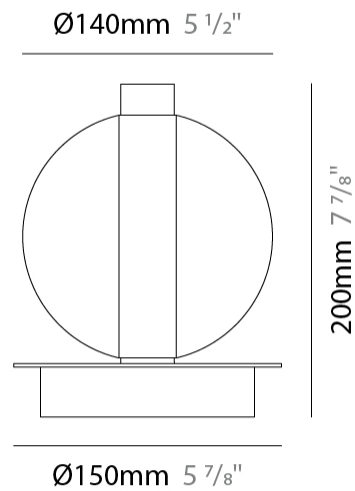

PROJECT
TYPE
SPECIFIER
QUANTITY
DATE

OSCURA PORTABLE

D144027-

base number Finish
Options

1. To build a product code in our configurator select the specify button on the base model # product page
2. To build a manual product code on this datasheet choose from the options listed below in blue font and add the suffix to the base model #

GENERAL

Series: Oscura
Partner: Cangiini & Tucci
Division: Design
Installation: Portable
Product Type: Table
Mounting Location: Table

PHYSICAL

Shape: Round
Diameter (mm): 150
Diameter (in): 5 7/8
Height (mm): 200
Height (in): 7 7/8
Weight (kg): 0.835
Weight (lbs): 1.84
Fixture Finish: [AMB](#) / [BLK](#) / [BRZ](#) / [GLD](#) / [GRN](#) / [PNK](#) / [RGD](#) / [RUB](#) / [SKB](#) / [SMK](#) / [STE](#) / [TOB](#) / [TRA](#)
Holder Finish: CHR
Fixture Material: Glass / Metal
Primary Material: Glass - Borosilicate

ELECTRICAL

Number of Lamps: 1
Lamp Type: LED Retrofit
Bulb Included: Bulb Not Included
Max. Wattage Per Lamp (W): 4
Lamp Base: G9
Input Voltage (V): 120

LED

OPTICAL

RATINGS AND CERTIFICATIONS

Certified By: Certified for North American Standards
IP rating: IP20