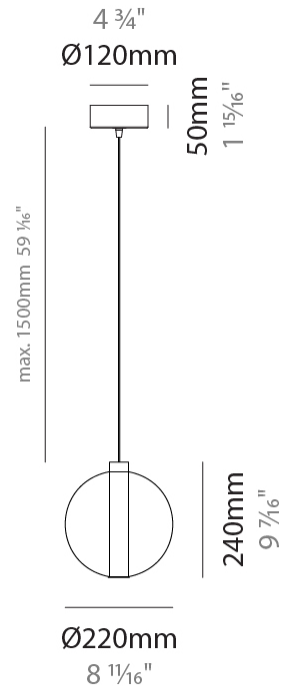

PROJECT
TYPE
SPECIFIER
QUANTITY
DATE

OSCURA - MONOPOINT SUSPENSION

D141215-

base number Finish
Options

1. To build a product code in our configurator select the specify button on the base model # product page
2. To build a manual product code on this datasheet choose from the options listed below in blue font and add the suffix to the base model #

GENERAL

Series: Oscura
Subseries: Oscura - Monopoint
Partner: Cangini & Tucci
Division: Design
Installation: Suspension
Product Type: Pendant
Mounting Location: Ceiling

PHYSICAL

Shape: Round
Diameter (mm): 220
Diameter (in): 8 ¹¹/₁₆
Height (mm): 240
Height (in): 9 ⁷/₁₆
Max. Overall Height (mm): 1740
Max. Overall Height (in): 68 ¹/₂
Weight (kg): 0.855
Weight (lbs): 1.88
Fixture Finish: [AMB](#) / [GRN](#) / [PNK](#) / [RUB](#) / [SKB](#) / [SMK](#) / [TOB](#) / [TRA](#)
Holder Finish: CHR
Fixture Material: Glass / Metal
Primary Material: Glass - Borosilicate
Cable Details: 1500mm cable

ELECTRICAL

Number of Lamps: 1
Lamp Type: LED Retrofit
Bulb Included: Bulb Not Included
Total Output Wattage (W): 4
Max. Wattage Per Lamp (W): 1
Lamp Base: G9
Input Voltage (V): 120

LED

OPTICAL

RATINGS AND CERTIFICATIONS

Certified By: Certified for North American Standards
IP rating: IP20