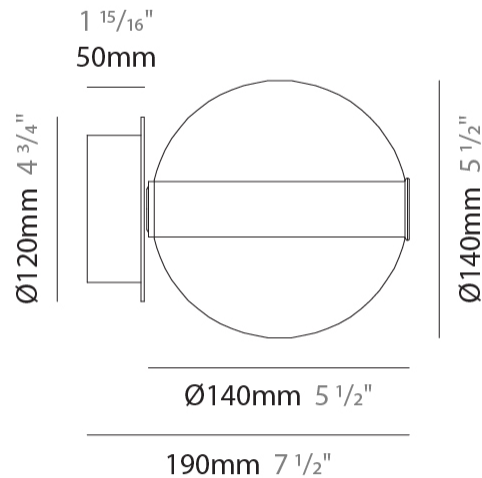

OSCURA SURFACE

D143022-

base number   Finish
Options

PROJECT	_____
TYPE	_____
SPECIFIER	_____
QUANTITY	_____
DATE	_____

1. To build a product code in our configurator select the specify button on the base model # product page
2. To build a manual product code on this datasheet choose from the options listed below in blue font and add the suffix to the base model #

GENERAL

Series: Oscura _____
Partner: Cangini & Tucci _____
Division: Design _____
Installation: Surface _____
Product Type: Wall Surface _____
Mounting Location: Wall _____

PHYSICAL

Shape: Round _____
Diameter (mm): 140 _____
Diameter (in): 5 1/2 _____
Height (mm): 140 _____
Depth (mm): 190 _____
Height (in): 5 1/2 _____
Depth (in): 7 1/2 _____
Weight (kg): 0.51 _____
Weight (lbs): 1.12 _____
Fixture Finish: [AMB](#) / [BLK](#) / [BRZ](#) / [GLD](#) / [GRN](#) / [PNK](#) / [RGD](#) / [RUB](#) / [SKB](#) / [SMK](#) / [STE](#) / [TOB](#) / [TRA](#) _____
Holder Finish: CHR _____
Fixture Material: Glass / Metal _____
Primary Material: Glass - Borosilicate _____

ELECTRICAL

Number of Lamps: 1 _____
Lamp Type: LED Retrofit _____
Bulb Included: Bulb Not Included _____
Max. Wattage Per Lamp (W): 4 _____
Lamp Base: G9 _____
Input Voltage (V): 120 _____

LED

OPTICAL

RATINGS AND CERTIFICATIONS

Certified By: Certified for North American Standards _____
IP rating: IP20 _____