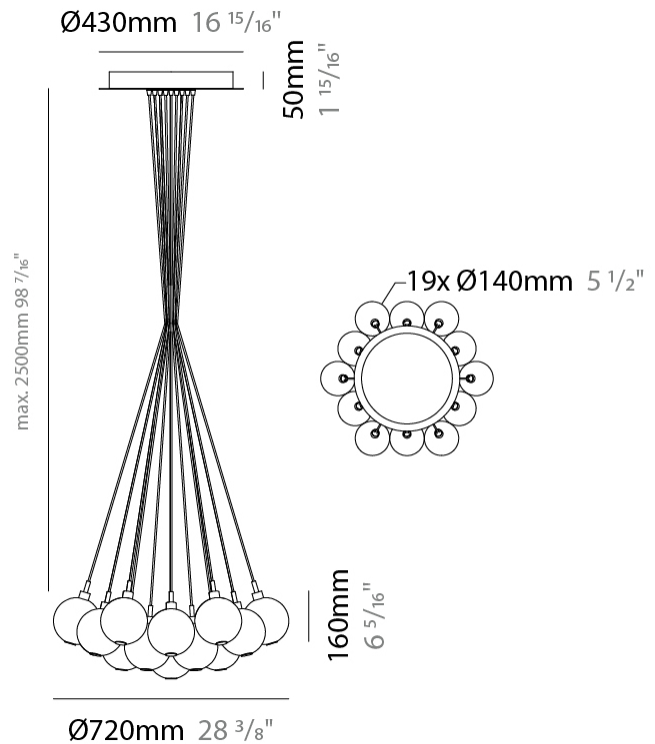

PROJECT	
TYPE	
SPECIFIER	
QUANTITY	
DATE	

OSCURA - 19 LIGHT CLUSTER SUSPENSION

D141139-

base number Finish
Options

1. To build a product code in our configurator select the specify button on the base model # product page
2. To build a manual product code on this datasheet choose from the options listed below in blue font and add the suffix to the base model #

GENERAL

Series: Oscura
Subseries: Oscura - 19 Light Cluster
Partner: Cangani & Tucci
Division: Design
Installation: Suspension
Product Type: Pendant
Mounting Location: Ceiling

PHYSICAL

Shape: Round
Diameter (mm): 720
Diameter (in): 28 3/8
Height (mm): 160
Height (in): 5 7/8
Max. Overall Height (mm): 2660
Max. Overall Height (in): 64 15/16
Weight (kg): 9.5
Weight (lbs): 20.94
Fixture Finish: [AMB / BLK / BRZ / GLD / GRN / PNK / RGD / RUB / SKB / SMK / STE / TOB / TRA](#)
Holder Finish: PSS
Fixture Material: Glass / Metal
Primary Material: Glass - Borosilicate
Cable Details: 2500mm cable

ELECTRICAL

Number of Lamps: 19
Lamp Type: LED Retrofit
Bulb Included: Bulb Not Included
Total Output Wattage (W): 76
Max. Wattage Per Lamp (W): 4
Lamp Base: G9
Input Voltage (V): 120

LED

OPTICAL

RATINGS AND CERTIFICATIONS

Certified By: Certified for North American Standards
IP rating: IP20