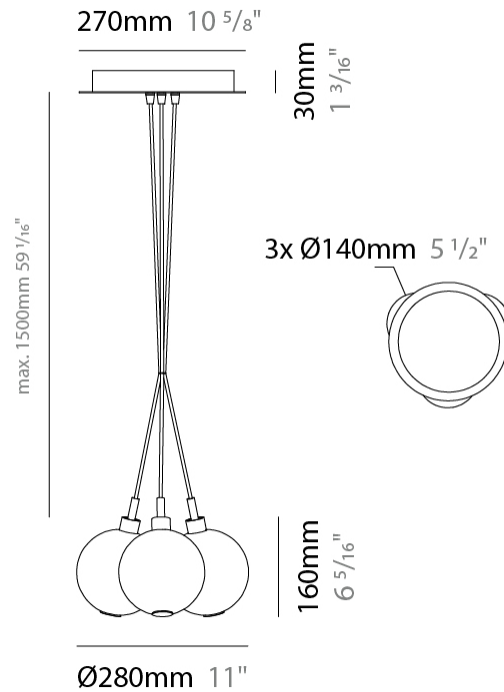

PROJECT	
TYPE	
SPECIFIER	
QUANTITY	
DATE	

OSCURA - 3 LIGHT CLUSTER SUSPENSION

D141137-

base number Finish
Options

1. To build a product code in our configurator select the specify button on the base model # product page
2. To build a manual product code on this datasheet choose from the options listed below in blue font and add the suffix to the base model #

GENERAL

Series: Oscura
Subseries: Oscura - 3 Light Cluster
Partner: Cangini & Tucci
Division: Design
Installation: Suspension
Product Type: Pendant
Mounting Location: Ceiling

PHYSICAL

Shape: Round
Diameter (mm): 270
Diameter (in): 10 5/8
Height (mm): 160
Height (in): 6 5/16
Max. Overall Height (mm): 1660
Max. Overall Height (in): 65 3/8
Weight (kg): 2.25
Weight (lbs): 4.96
Fixture Finish: [AMB / BLK / BRZ / GLD / GRN / PNK / RGD / RUB / SKB / SMK / STE / TOB / TRA](#)
Holder Finish: PSS
Fixture Material: Glass / Metal
Primary Material: Glass - Borosilicate
Cable Details: 1500mm cable

ELECTRICAL

Number of Lamps: 3
Lamp Type: LED Retrofit
Bulb Included: Bulb Not Included
Total Output Wattage (W): 12
Max. Wattage Per Lamp (W): 4
Lamp Base: G9
Input Voltage (V): 120

LED

OPTICAL

RATINGS AND CERTIFICATIONS

Certified By: Certified for North American Standards
IP rating: IP20