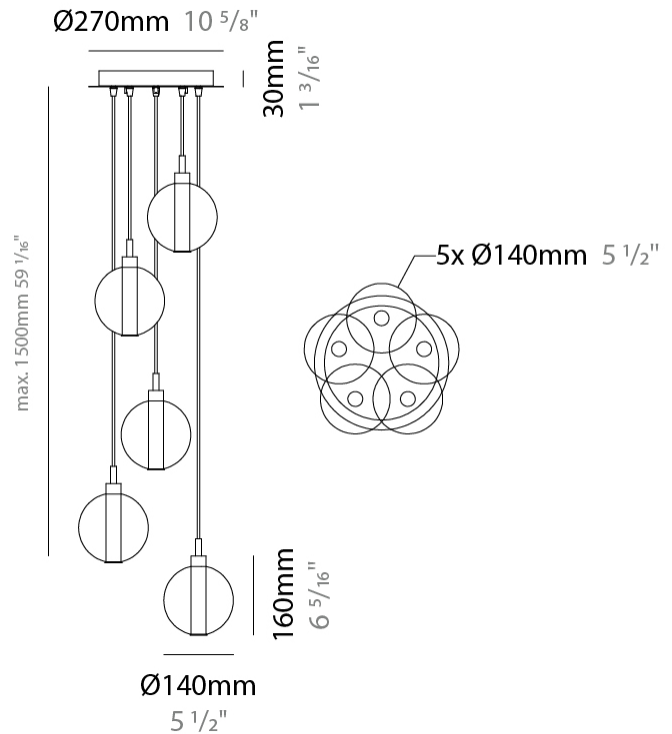

PROJECT
TYPE
SPECIFIER
QUANTITY
DATE

OSCURA - 5 LIGHT MULTIPLE SUSPENSION

D141142-

base number Finish
Options

1. To build a product code in our configurator select the specify button on the base model # product page
2. To build a manual product code on this datasheet choose from the options listed below in blue font and add the suffix to the base model #

GENERAL

Series: Oscura
Subseries: Oscura - 5 Light Multiple
Brand: Cangini & Tucci
Division: Design
Mounting Type: Suspension
Mounting Location: Ceiling
Subcategory: Pendant

PHYSICAL

Shape: Round
Diameter (mm): 270
Diameter (in): 10 ⁵/₈
Height (mm): 160
Height (in): 5 ⁷/₈
Max. Overall Height (mm): 1660
Max. Overall Height (in): 64 ¹⁵/₁₆
Light Distribution: Omnidirectional
Weight (kg): 2.7
Weight (lbs): 5.95
Fixture Finish: [AMB](#) / [BLK](#) / [BRZ](#) / [GLD](#) / [GRN](#) / [PNK](#) / [RGD](#) / [RUB](#) / [SKB](#) / [SMK](#) / [STE](#) / [TOB](#) / [TRA](#)
Holder Finish: PSS
Fixture Material: Glass / Metal
Cable Details: 1500mm cable

ELECTRICAL

Number of Lamps: 5
Lamp Type: LED Retrofit
Bulb Included: Bulb Not Included
Total Output Wattage (W): 20
Max. Wattage Per Lamp (W): 4
Lamp Base: G9
Input Voltage (V): 120

LED

OPTICAL

RATINGS AND CERTIFICATIONS

Certified By: Certified for North American Standards
IP rating: IP20