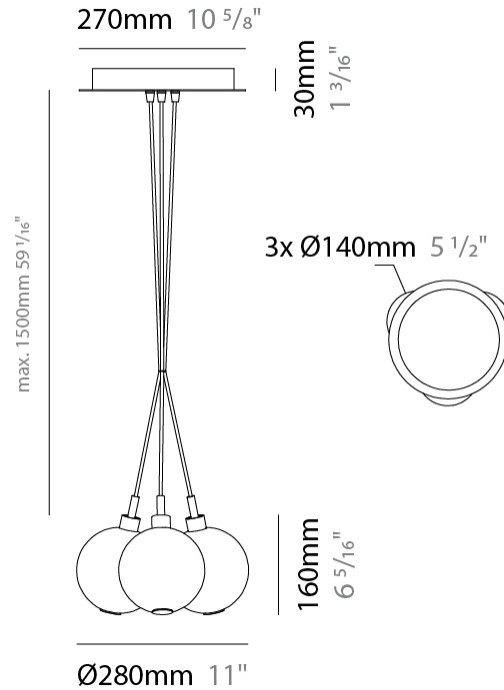

PROJECT	_____
TYPE	_____
SPECIFIER	_____
QUANTITY	_____
DATE	_____

OSCURA - 3 LIGHT CLUSTER SUSPENSION

D141137-

base number Finish
Options

1. To build a product code in our configurator select the specify button on the base model # product page
2. To build a manual product code on this datasheet choose from the options listed below in blue font and add the suffix to the base model #

GENERAL

Series: Oscura
Subseries: Oscura - 3 Light Cluster
Brand: Cangini & Tucci
Division: Design
Mounting Type: Suspension
Mounting Location: Ceiling
Subcategory: Pendant

PHYSICAL

Shape: Round
Diameter (mm): 270
Diameter (in): 10 5/8
Height (mm): 160
Height (in): 6 5/16
Max. Overall Height (mm): 1660
Max. Overall Height (in): 65 3/8
Light Distribution: Omnidirectional
Weight (kg): 2.25
Weight (lbs): 4.96
Fixture Finish: [AMB](#) / [BLK](#) / [BRZ](#) / [GLD](#) / [GRN](#) / [PNK](#) / [RGD](#) / [RUB](#) / [SKB](#) / [SMK](#) / [STE](#) / [TOB](#) / [TRA](#)
Holder Finish: PSS
Fixture Material: Glass / Metal
Cable Details: 1500mm cable

ELECTRICAL

Number of Lamps: 3
Lamp Type: LED Retrofit
Bulb Included: Bulb Not Included
Total Output Wattage (W): 12
Max. Wattage Per Lamp (W): 4
Lamp Base: G9
Input Voltage (V): 120

LED

OPTICAL

RATINGS AND CERTIFICATIONS

Certified By: Certified for North American Standards
IP rating: IP20