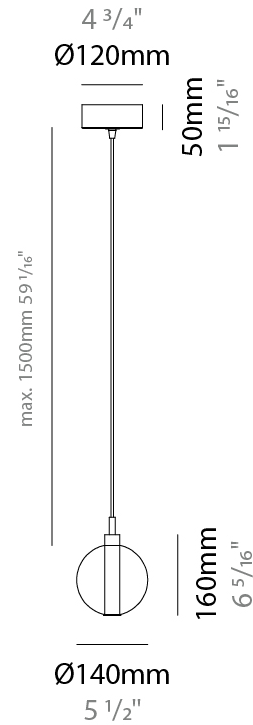

OSCURA - MONOPOINT SUSPENSION

D141135-

base number   Finish
Options

1. To build a product code in our configurator select the specify button on the base model # product page
2. To build a manual product code on this datasheet choose from the options listed below in blue font and add the suffix to the base model #

GENERAL

Series: Oscura
Subseries: Oscura - Monopoint
Brand: Cangini & Tucci
Division: Design
Mounting Type: Suspension
Mounting Location: Ceiling
Subcategory: Pendant

PHYSICAL

Shape: Round
Diameter (mm): 140
Diameter (in): 5 1/2
Height (mm): 160
Height (in): 6 5/16
Max. Overall Height (mm): 1660
Max. Overall Height (in): 65 3/8
Light Distribution: Omnidirectional
Weight (kg): 0.51
Weight (lbs): 1.12
Fixture Finish: AMB / BLK / BRZ / GLD / GRN / PNK / RGD / RUB / SKB / SMK / STE / TOB / TRA
Holder Finish: CHR
Fixture Material: Glass / Metal
Cable Details: 1500mm cable

ELECTRICAL

Number of Lamps: 1
Lamp Type: LED Retrofit
Bulb Included: Bulb Not Included
Max. Wattage Per Lamp (W): 4
Lamp Base: G9
Input Voltage (V): 120

LED

OPTICAL

RATINGS AND CERTIFICATIONS

Certified By: Certified for North American Standards
IP rating: IP20

PROJECT	_____
TYPE	_____
SPECIFIER	_____
QUANTITY	_____
DATE	_____