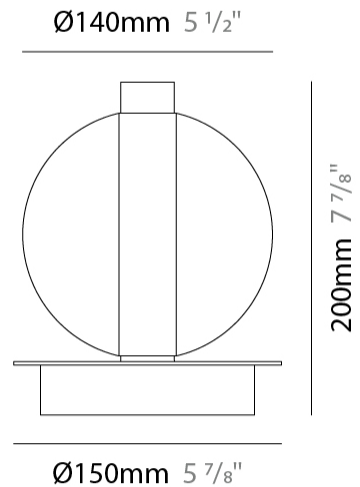

PROJECT
TYPE
SPECIFIER
QUANTITY
DATE

OSCURA PORTABLE

D144027-

base number   Finish
Options

1. To build a product code in our configurator select the specify button on the base model # product page
2. To build a manual product code on this datasheet choose from the options listed below in blue font and add the suffix to the base model #

GENERAL

Series: Oscura
Brand: Cangini & Tucci
Division: Design
Mounting Type: Portable
Mounting Location: Table
Subcategory: Ambient

PHYSICAL

Shape: Round
Diameter (mm): 150
Diameter (in): 5 7/8
Height (mm): 200
Height (in): 7 7/8
Light Distribution: Omnidirectional
Weight (kg): 0.835
Weight (lbs): 1.84
Fixture Finish: [AMB](#) / [BLK](#) / [BRZ](#) / [GLD](#) / [GRN](#) / [PNK](#) / [RGD](#) / [RUB](#) / [SKB](#) / [SMK](#) / [STE](#) / [TOB](#) / [TRA](#)
Holder Finish: CHR
Fixture Material: Glass / Metal

ELECTRICAL

Number of Lamps: 1
Lamp Type: LED Retrofit
Bulb Included: Bulb Not Included
Max. Wattage Per Lamp (W): 4
Lamp Base: G9
Input Voltage (V): 120

LED

OPTICAL

RATINGS AND CERTIFICATIONS

Certified By: Certified for North American Standards
IP rating: IP20