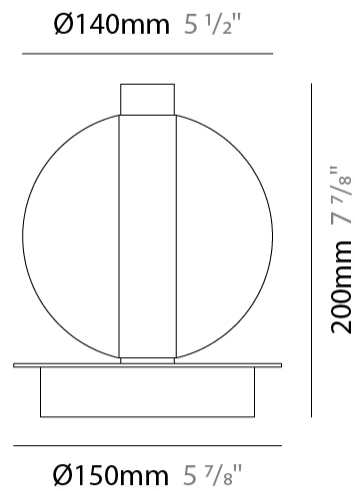

PROJECT	_____
TYPE	_____
SPECIFIER	_____
QUANTITY	_____
DATE	_____

OSCURA PORTABLE

D144027-

base number _____
Finish _____
Options _____

1. To build a product code in our configurator select the specify button on the base model # product page
2. To build a manual product code on this datasheet choose from the options listed below in blue font and add the suffix to the base model #

GENERAL

Series: Oscura _____
Brand: Cangini & Tucci _____
Division: Design _____
Mounting Type: Portable _____
Mounting Location: Table _____
Subcategory: Ambient _____

PHYSICAL

Shape: Round _____
Diameter (mm): 150 _____
Diameter (in): 5 7/8 _____
Height (mm): 200 _____
Height (in): 7 7/8 _____
Light Distribution: Omnidirectional _____
Weight (kg): 0.835 _____
Weight (lbs): 1.84 _____
Fixture Finish: [AMB](#) / [BLK](#) / [BRZ](#) / [GLD](#) / [GRN](#) / [PNK](#) / [RGD](#) / [RUB](#) / [SKB](#) / [SMK](#) / [STE](#) / [TOB](#) / [TRA](#) _____
Holder Finish: CHR _____
Fixture Material: Glass / Metal _____

ELECTRICAL

Number of Lamps: 1 _____
Lamp Type: LED Retrofit _____
Bulb Included: Bulb Not Included _____
Max. Wattage Per Lamp (W): 4 _____
Lamp Base: G9 _____
Input Voltage (V): 120 _____

LED

OPTICAL

RATINGS AND CERTIFICATIONS

Certified By: Certified for North American Standards _____
IP rating: IP20 _____