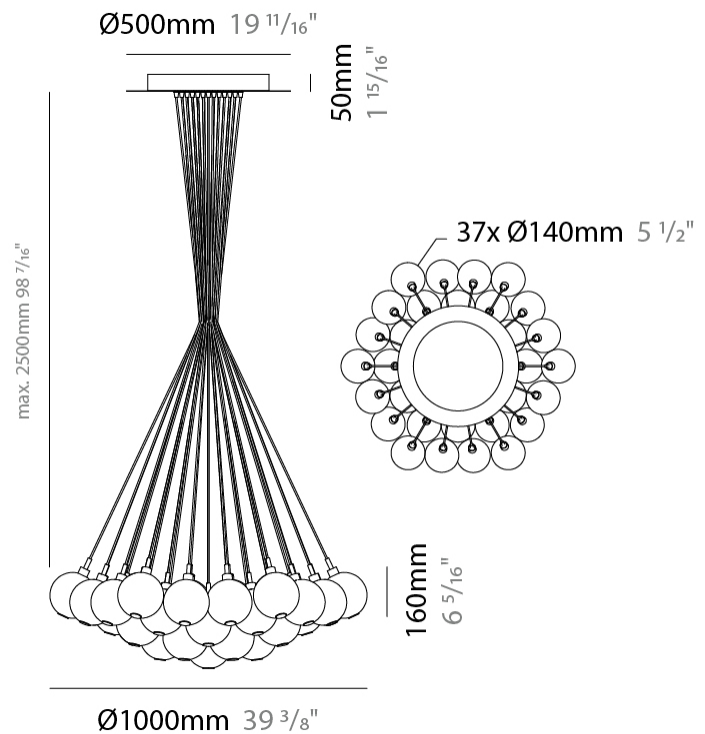

PROJECT	
TYPE	
SPECIFIER	
QUANTITY	
DATE	

OSCURA - 37 LIGHT CLUSTER SUSPENSION

D141140-

base number Finish
Options

1. To build a product code in our configurator select the specify button on the base model # product page
2. To build a manual product code on this datasheet choose from the options listed below in blue font and add the suffix to the base model #

GENERAL

Series: Oscura
Subseries: Oscura - 37 Light Cluster
Brand: Cangini & Tucci
Division: Design
Mounting Type: Suspension
Mounting Location: Ceiling
Subcategory: Pendant

PHYSICAL

Shape: Round
Diameter (mm): 1000
Diameter (in): 39 3/8
Height (mm): 160
Height (in): 5 7/8
Max. Overall Height (mm): 2660
Max. Overall Height (in): 64 15/16
Light Distribution: Omnidirectional
Weight (kg): 18.20
Weight (lbs): 40.12
Fixture Finish: [AMB](#) / [BLK](#) / [BRZ](#) / [GLD](#) / [GRN](#) / [PNK](#) / [RGD](#) / [RUB](#) / [SKB](#) / [SMK](#) / [STE](#) / [TOB](#) / [TRA](#)
Holder Finish: PSS
Fixture Material: Glass / Metal
Cable Details: 2500mm cable

ELECTRICAL

Number of Lamps: 37
Lamp Type: LED Retrofit
Bulb Included: Bulb Not Included
Total Output Wattage (W): 148
Max. Wattage Per Lamp (W): 4
Lamp Base: G9
Input Voltage (V): 120

LED

OPTICAL

RATINGS AND CERTIFICATIONS

Certified By: Certified for North American Standards
IP rating: IP20