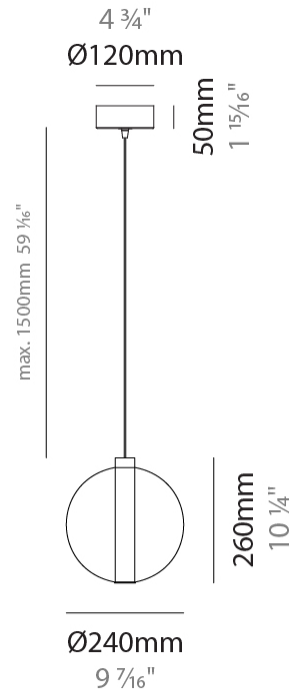

OSCURA - MONOPOINT SUSPENSION

D141216-

base number Finish
Options

1. To build a product code in our configurator select the specify button on the base model # product page
2. To build a manual product code on this datasheet choose from the options listed below in blue font and add the suffix to the base model #

GENERAL

Series: Oscura
Subseries: Oscura - Monopoint
Brand: Cangini & Tucci
Division: Design
Mounting Type: Suspension
Mounting Location: Ceiling
Subcategory: Pendant

PHYSICAL

Shape: Round
Diameter (mm): 240
Diameter (in): 9 ⁷/₁₆
Height (mm): 260
Height (in): 10 ¹/₄
Max. Overall Height (mm): 1760
Max. Overall Height (in): 69 ⁵/₁₆
Light Distribution: Omnidirectional
Weight (kg): 0.925
Weight (lbs): 2.04
Fixture Finish: [AMB](#) / [BLK](#) / [BRZ](#) / [GLD](#) / [GRN](#) / [PNK](#) / [RGD](#) / [RUB](#) / [SKB](#) / [SMK](#) / [STE](#) / [TOB](#) / [TRA](#)
Holder Finish: CHR
Fixture Material: Glass / Metal
Cable Details: 1500mm cable

ELECTRICAL

Number of Lamps: 1
Lamp Type: LED Retrofit
Bulb Included: Bulb Not Included
Total Output Wattage (W): 4
Max. Wattage Per Lamp (W): 1
Lamp Base: G9
Input Voltage (V): 120

LED

OPTICAL

RATINGS AND CERTIFICATIONS

Certified By: Certified for North American Standards
IP rating: IP20

PROJECT
TYPE
SPECIFIER
QUANTITY
DATE