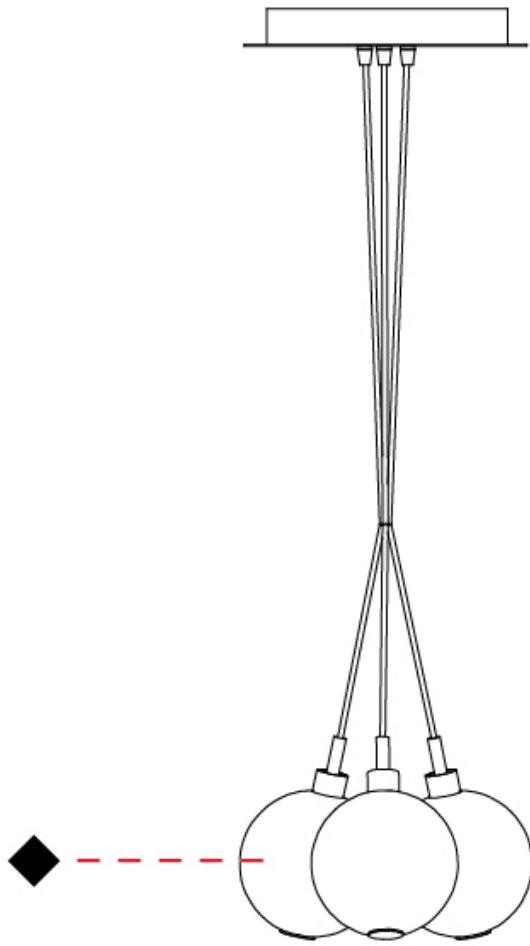

OSCURA - 3 LIGHT CLUSTER SUSPENSION

D141137-

PROJECT	_____
TYPE	_____
SPECIFIER	_____
QUANTITY	_____
DATE	_____

D