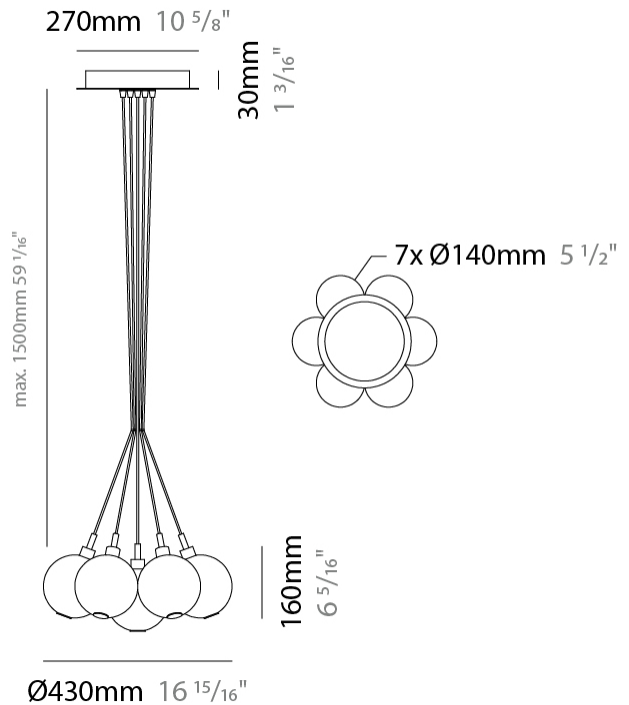

PROJECT	
TYPE	
SPECIFIER	
QUANTITY	
DATE	

OSCURA - 7 LIGHT CLUSTER SUSPENSION

D141138-

base number Finish
Options

1. To build a product code in our configurator select the specify button on the base model # product page
2. To build a manual product code on this datasheet choose from the options listed below in blue font and add the suffix to the base model #

GENERAL

Series: Oscura
Subseries: Oscura - 7 Light Cluster
Brand: Cangini & Tucci
Division: Design
Mounting Type: Suspension
Mounting Location: Ceiling
Subcategory: Pendant

PHYSICAL

Shape: Round
Diameter (mm): 430
Diameter (in): 16 ¹⁵/₁₆
Height (mm): 160
Height (in): 6 ⁵/₁₆
Max. Overall Height (mm): 1660
Max. Overall Height (in): 65 ³/₈
Light Distribution: Omnidirectional
Weight (kg): 4
Weight (lbs): 8.82
Fixture Finish: [AMB](#) / [BLK](#) / [BRZ](#) / [GLD](#) / [GRN](#) / [PNK](#) / [RGD](#) / [RUB](#) / [SKB](#) / [SMK](#) / [STE](#) / [TOB](#) / [TRA](#)
Holder Finish: PSS
Fixture Material: Glass / Metal
Cable Details: 1500mm cable

ELECTRICAL

Number of Lamps: 7
Lamp Type: LED Retrofit
Bulb Included: Bulb Not Included
Total Output Wattage (W): 28
Max. Wattage Per Lamp (W): 4
Lamp Base: G9
Input Voltage (V): 120

LED

OPTICAL

RATINGS AND CERTIFICATIONS

Certified By: Certified for North American Standards
IP rating: IP20