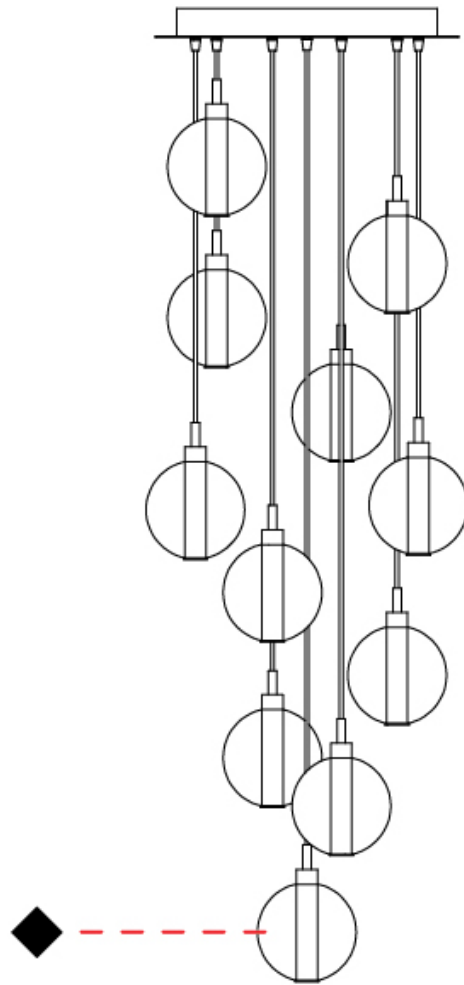

OSCURA - 11 LIGHT MULTIPLE SUSPENSION

D141145-

PROJECT _____

TYPE _____

SPECIFIER _____

QUANTITY _____

DATE _____

D