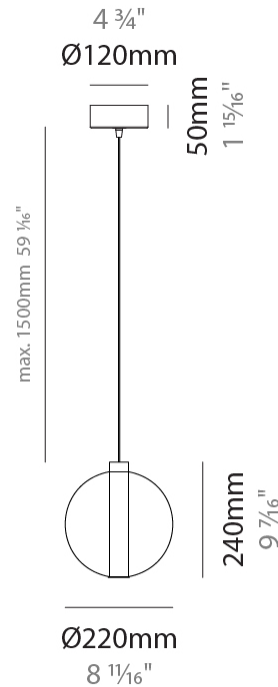

PROJECT	_____
TYPE	_____
SPECIFIER	_____
QUANTITY	_____
DATE	_____

OSCURA - MONOPOINT SUSPENSION

D141215-

base number _____
Finish _____
Options _____

1. To build a product code in our configurator select the specify button on the base model # product page
2. To build a manual product code on this datasheet choose from the options listed below in blue font and add the suffix to the base model #

GENERAL

Series: Oscura _____
Subseries: Oscura - Monopoint _____
Brand: Cangini & Tucci _____
Division: Design _____
Mounting Type: Suspension _____
Mounting Location: Ceiling _____
Subcategory: Pendant _____

PHYSICAL

Shape: Round _____
Diameter (mm): 220 _____
Diameter (in): 8 ¹¹/₁₆ _____
Height (mm): 240 _____
Height (in): 9 ⁷/₁₆ _____
Max. Overall Height (mm): 1740 _____
Max. Overall Height (in): 68 ¹/₂ _____
Light Distribution: Omnidirectional _____
Weight (kg): 0.855 _____
Weight (lbs): 1.88 _____
Fixture Finish: [AMB](#) / [BLK](#) / [BRZ](#) / [GLD](#) / [GRN](#) / [PNK](#) / [RGD](#) / [RUB](#) / [SKB](#) / [SMK](#) / [STE](#) / [TOB](#) / [TRA](#) _____
Holder Finish: CHR _____
Fixture Material: Glass / Metal _____
Cable Details: 1500mm cable _____

ELECTRICAL

Number of Lamps: 1 _____
Lamp Type: LED Retrofit _____
Bulb Included: Bulb Not Included _____
Total Output Wattage (W): 4 _____
Max. Wattage Per Lamp (W): 1 _____
Lamp Base: G9 _____
Input Voltage (V): 120 _____

LED

OPTICAL

RATINGS AND CERTIFICATIONS

Certified By: Certified for North American Standards _____
IP rating: IP20 _____