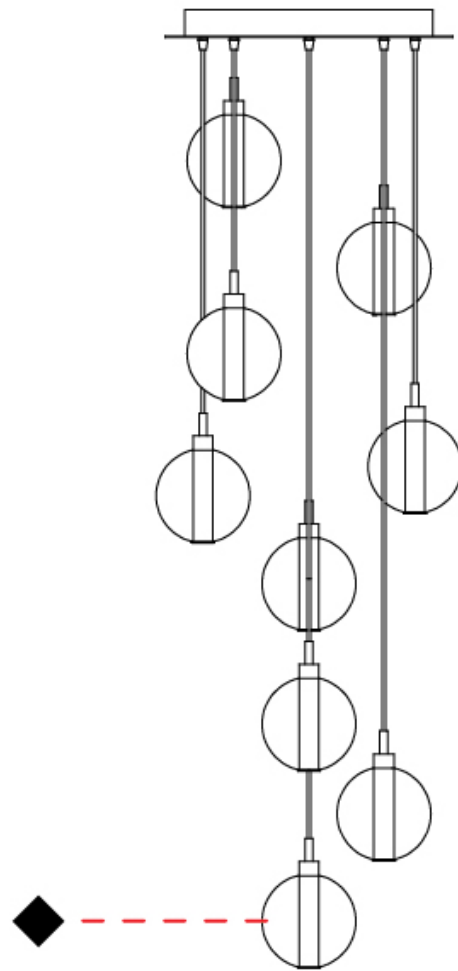

OSCURA - 9 LIGHT MULTIPLE SUSPENSION

D141144-

PROJECT

TYPE

SPECIFIER

QUANTITY

DATE

D