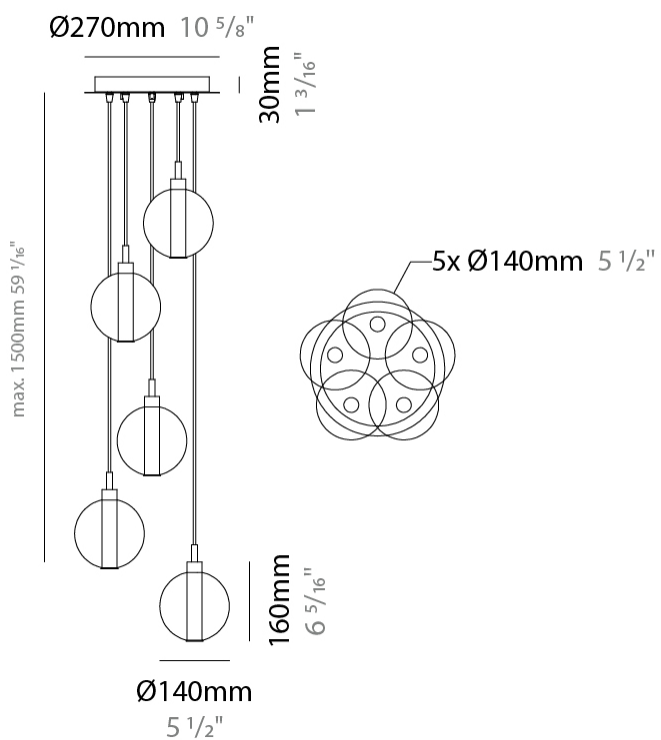

PROJECT	
TYPE	
SPECIFIER	
QUANTITY	
DATE	

OSCURA - 5 LIGHT MULTIPLE SUSPENSION

D141142-

base number Finish
Options

1. To build a product code in our configurator select the specify button on the base model # product page
2. To build a manual product code on this datasheet choose from the options listed below in blue font and add the suffix to the base model #

GENERAL

Series: Oscura
Subseries: Oscura - 5 Light Multiple
Brand: Cangini & Tucci
Division: Design
Mounting Type: Suspension
Mounting Location: Ceiling
Subcategory: Pendant

PHYSICAL

Shape: Round
Diameter (mm): 270
Diameter (in): 10 5/8
Height (mm): 160
Height (in): 5 7/8
Max. Overall Height (mm): 1660
Max. Overall Height (in): 64 15/16
Light Distribution: Omnidirectional
Weight (kg): 2.7
Weight (lbs): 5.95
Fixture Finish: [AMB](#) / [BLK](#) / [BRZ](#) / [GLD](#) / [GRN](#) / [PNK](#) / [RGD](#) / [RUB](#) / [SKB](#) / [SMK](#) / [STE](#) / [TOB](#) / [TRA](#)
Holder Finish: PSS
Fixture Material: Glass / Metal
Cable Details: 1500mm cable

ELECTRICAL

Number of Lamps: 5
Lamp Type: LED Retrofit
Bulb Included: Bulb Not Included
Total Output Wattage (W): 20
Max. Wattage Per Lamp (W): 4
Lamp Base: G9
Input Voltage (V): 120

LED

OPTICAL

RATINGS AND CERTIFICATIONS

Certified By: Certified for North American Standards
IP rating: IP20