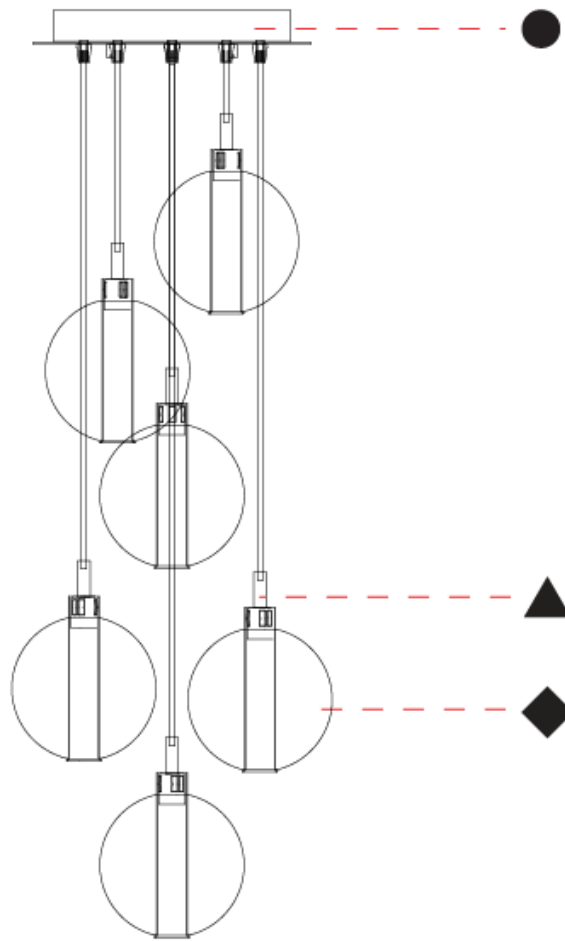

OSCURA - 6 LIGHT MULTIPLE SUSPENSION

D141293-

PROJECT _____

TYPE _____

SPECIFIER _____

QUANTITY _____

DATE _____