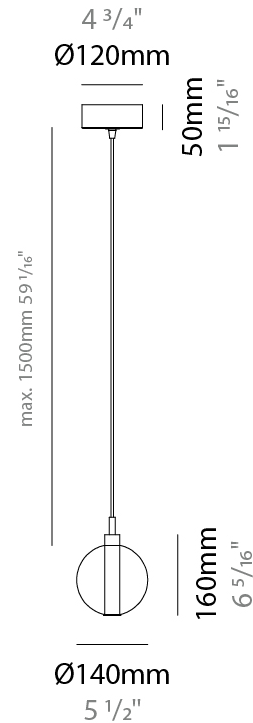

OSCURA - MONOPOINT SUSPENSION

D141135-

base number Finish
Options

1. To build a product code in our configurator select the specify button on the base model # product page
2. To build a manual product code on this datasheet choose from the options listed below in blue font and add the suffix to the base model #

GENERAL

Series: Oscura
Subseries: Oscura - Monopoint
Partner: Cangini & Tucci
Division: Design
Installation: Suspension
Product Type: Pendant
Mounting Location: Ceiling

PHYSICAL

Shape: Round
Diameter (mm): 140
Diameter (in): 5 1/2
Height (mm): 160
Height (in): 6 5/16
Max. Overall Height (mm): 1660
Max. Overall Height (in): 65 3/8
Weight (kg): 0.51
Weight (lbs): 1.12
Fixture Finish: [AMB / BLK / BRZ / GLD / GRN / PNK / RGD / RUB / SKB / SMK / STE / TOB / TRA](#)
Holder Finish: CHR
Fixture Material: Glass / Metal
Primary Material: Glass - Borosilicate
Cable Details: 1500mm cable

ELECTRICAL

Number of Lamps: 1
Lamp Type: LED Retrofit
Bulb Included: Bulb Not Included
Max. Wattage Per Lamp (W): 4
Lamp Base: G9
Input Voltage (V): 120

LED

OPTICAL

RATINGS AND CERTIFICATIONS

Certified By: Certified for North American Standards
IP rating: IP20

PROJECT
TYPE
SPECIFIER
QUANTITY
DATE