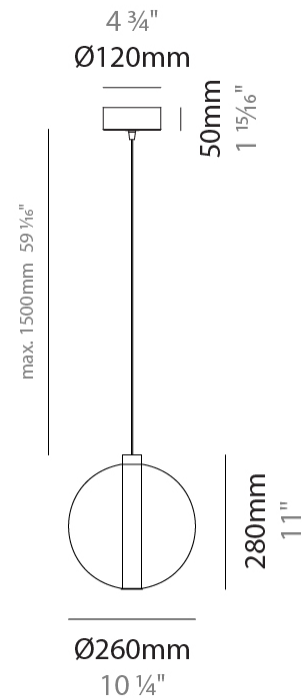

OSCURA - MONOPOINT SUSPENSION

D141217-

base number   Finish
Options

1. To build a product code in our configurator select the specify button on the base model # product page
2. To build a manual product code on this datasheet choose from the options listed below in blue font and add the suffix to the base model #

GENERAL

Series: Oscura
Subseries: Oscura - Monopoint
Partner: Cangini & Tucci
Division: Design
Installation: Suspension
Product Type: Pendant
Mounting Location: Ceiling

PHYSICAL

Shape: Round
Diameter (mm): 260
Diameter (in): 10 3/4
Height (mm): 280
Height (in): 11
Max. Overall Height (mm): 1780
Max. Overall Height (in): 70 1/16
Weight (kg): 1.000
Weight (lbs): 2.2
Fixture Finish: [AMB / GRN / PNK / RUB / SKB / SMK / TOB / TRA](#)
Holder Finish: CHR
Fixture Material: Glass / Metal
Primary Material: Glass - Borosilicate
Cable Details: 1500mm cable

ELECTRICAL

Number of Lamps: 1
Lamp Type: LED Retrofit
Bulb Included: Bulb Not Included
Total Output Wattage (W): 4
Max. Wattage Per Lamp (W): 1
Lamp Base: G9
Input Voltage (V): 120

LED

OPTICAL

RATINGS AND CERTIFICATIONS

Certified By: Certified for North American Standards
IP rating: IP20

PROJECT	_____
TYPE	_____
SPECIFIER	_____
QUANTITY	_____
DATE	_____