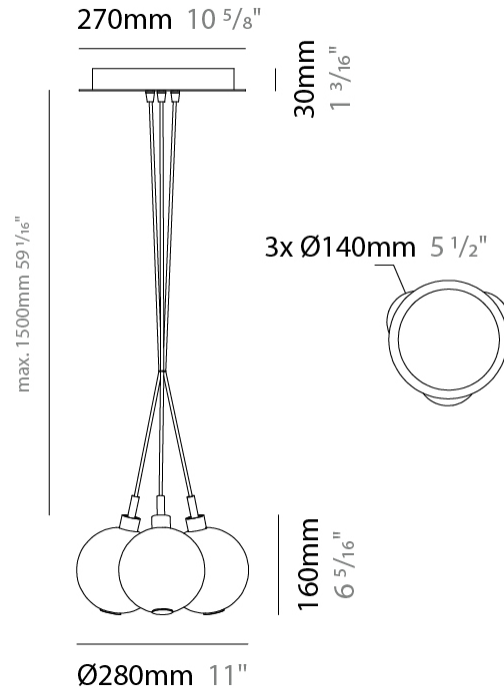

PROJECT	
TYPE	
SPECIFIER	
QUANTITY	
DATE	

OSCURA - 3 LIGHT CLUSTER SUSPENSION

D141137-

base number Finish
Options

1. To build a product code in our configurator select the specify button on the base model # product page
2. To build a manual product code on this datasheet choose from the options listed below in blue font and add the suffix to the base model #

GENERAL

Series: Oscura
Subseries: Oscura - 3 Light Cluster
Partner: Cangini & Tucci
Division: Design
Installation: Suspension
Product Type: Pendant
Mounting Location: Ceiling

PHYSICAL

Shape: Round
Diameter (mm): 270
Diameter (in): 10 ⁵/₈
Height (mm): 160
Height (in): 6 ⁵/₁₆
Max. Overall Height (mm): 1660
Max. Overall Height (in): 65 ³/₈
Weight (kg): 2.25
Weight (lbs): 4.96
Fixture Finish: [AMB / BLK / BRZ / GLD / GRN / PNK / RGD / RUB / SKB / SMK / STE / TOB / TRA](#)
Holder Finish: PSS
Fixture Material: Glass / Metal
Primary Material: Glass - Borosilicate
Cable Details: 1500mm cable

ELECTRICAL

Number of Lamps: 3
Lamp Type: LED Retrofit
Bulb Included: Bulb Not Included
Total Output Wattage (W): 12
Max. Wattage Per Lamp (W): 4
Lamp Base: G9
Input Voltage (V): 120

LED

OPTICAL

RATINGS AND CERTIFICATIONS

Certified By: Certified for North American Standards
IP rating: IP20