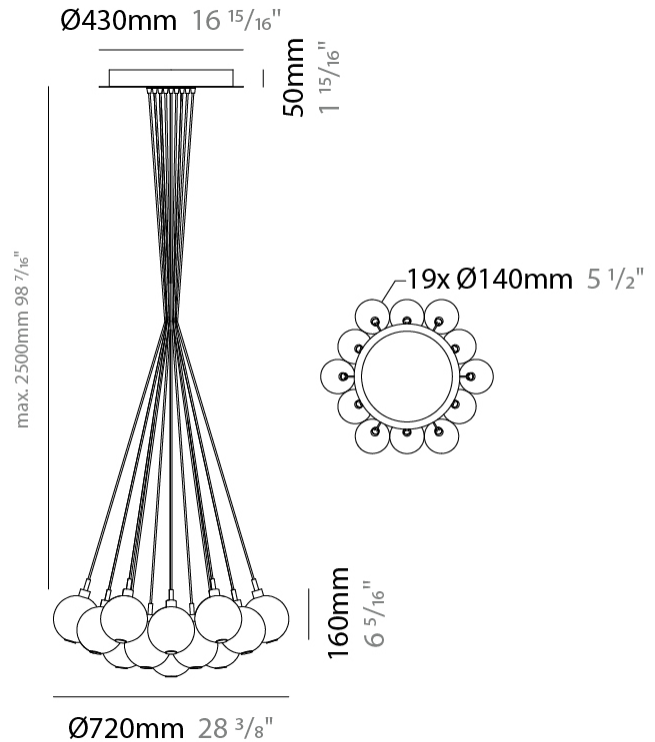

PROJECT	
TYPE	
SPECIFIER	
QUANTITY	
DATE	

OSCURA - 19 LIGHT CLUSTER SUSPENSION

D141139-

base number Finish
Options

1. To build a product code in our configurator select the specify button on the base model # product page
2. To build a manual product code on this datasheet choose from the options listed below in blue font and add the suffix to the base model #

GENERAL

Series: Oscura
Subseries: Oscura - 19 Light Cluster
Partner: Cangini & Tucci
Division: Design
Installation: Suspension
Product Type: Pendant
Mounting Location: Ceiling

PHYSICAL

Shape: Round
Diameter (mm): 720
Diameter (in): 28 ³/₈
Height (mm): 160
Height (in): 5 ⁷/₈
Max. Overall Height (mm): 2660
Max. Overall Height (in): 64 ¹⁵/₁₆
Weight (kg): 9.5
Weight (lbs): 20.94
Fixture Finish: [AMB / BLK / BRZ / GLD / GRN / PNK / RGD / RUB / SKB / SMK / STE / TOB / TRA](#)
Holder Finish: PSS
Fixture Material: Glass / Metal
Primary Material: Glass - Borosilicate
Cable Details: 2500mm cable

ELECTRICAL

Number of Lamps: 19
Lamp Type: LED Retrofit
Bulb Included: Bulb Not Included
Total Output Wattage (W): 76
Max. Wattage Per Lamp (W): 4
Lamp Base: G9
Input Voltage (V): 120

LED

OPTICAL

RATINGS AND CERTIFICATIONS

Certified By: Certified for North American Standards
IP rating: IP20