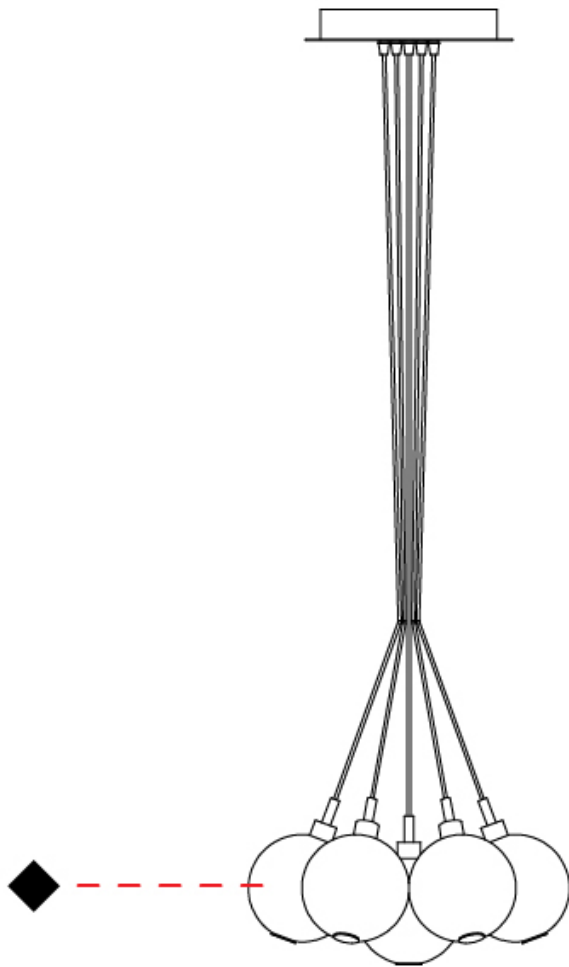

OSCURA - 7 LIGHT CLUSTER SUSPENSION

D141138-

PROJECT _____

TYPE _____

SPECIFIER _____

QUANTITY _____

DATE _____

D