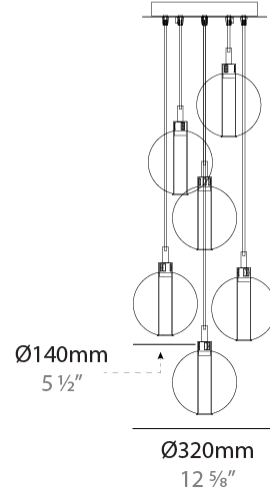

Ø270mm 10 ⁵/₈"