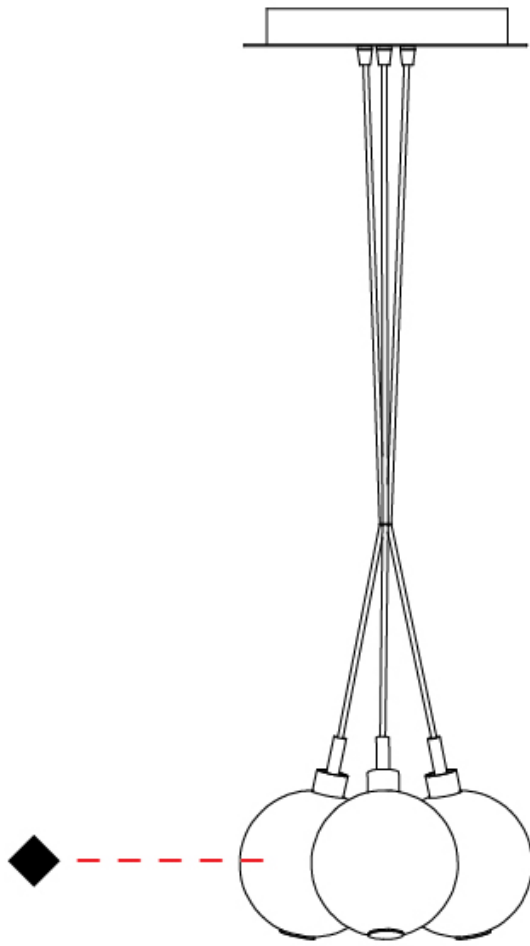

OSCURA - 3 LIGHT CLUSTER SUSPENSION

D141137-

PROJECT _____

TYPE _____

SPECIFIER _____

QUANTITY _____

DATE _____

D